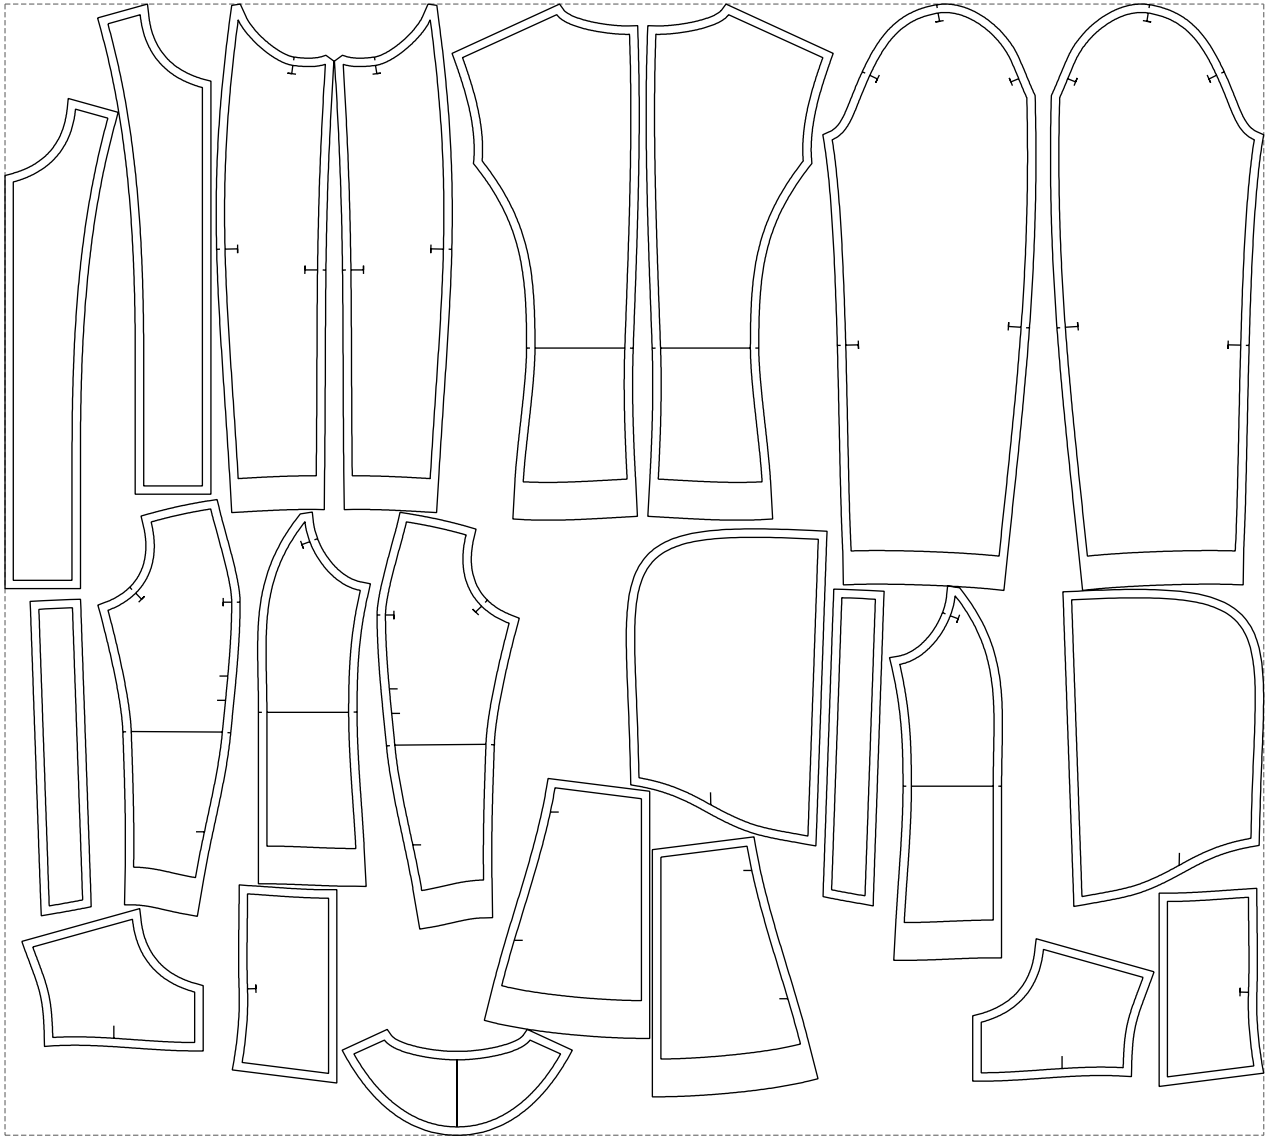

Not for print

Paper size: A4, size:1388.93 x1244.22 mm

Example

size:1499.00 x1347.46 mm

Maneken =1 ver.0

rz_1=170

rz_16=88

rz_17=75.6

rz_18=67.6

rz_19=96

rz_20=94.6

.
.
.