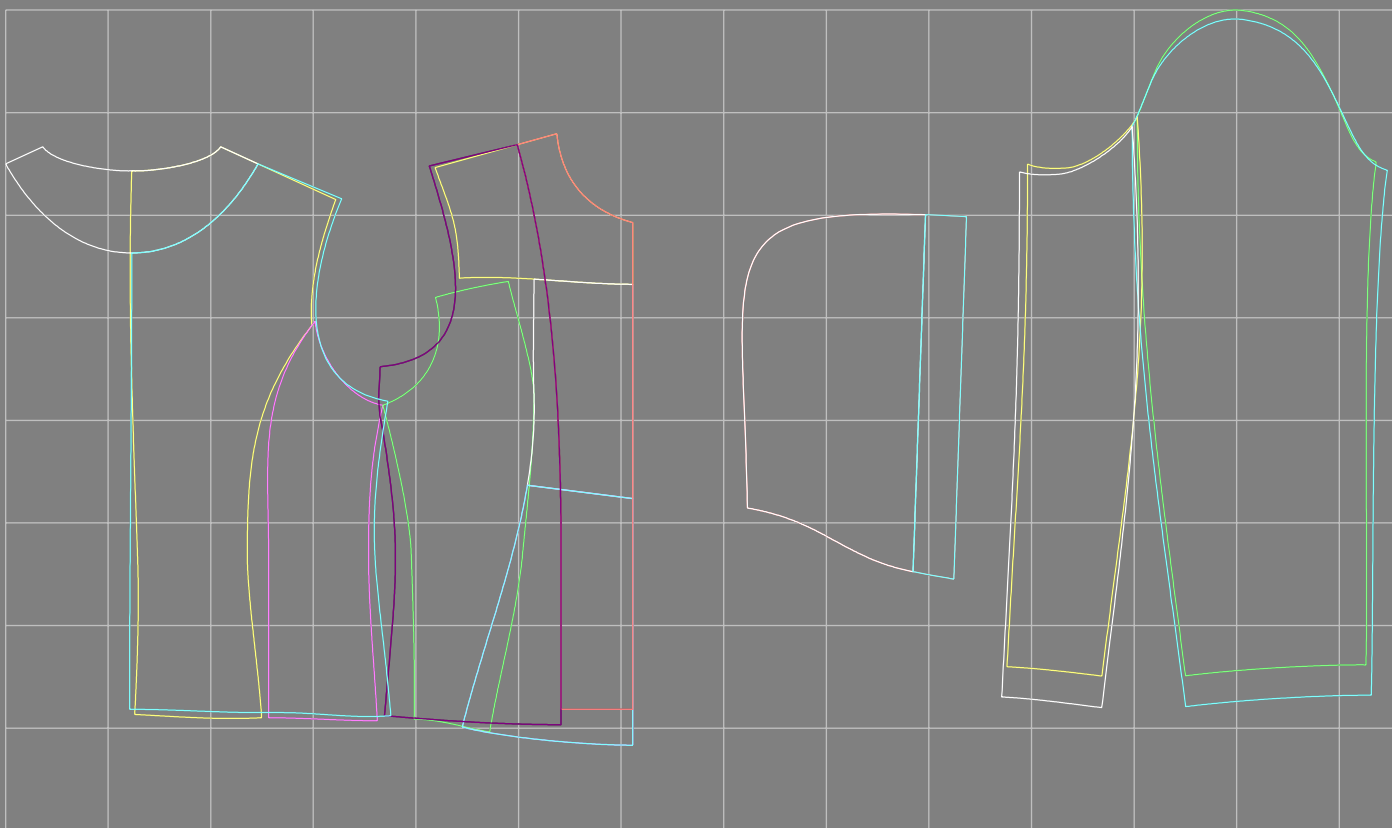

Not for print

Paper size: A4, size:1388.93 x1244.22 mm

Example

size:1499.00 x1347.46 mm

Maneken =1 ver.0

rz_1=170

rz_16=88

rz_17=75.6

rz_18=67.6

rz_19=96

rz_20=94.6

.
.
.