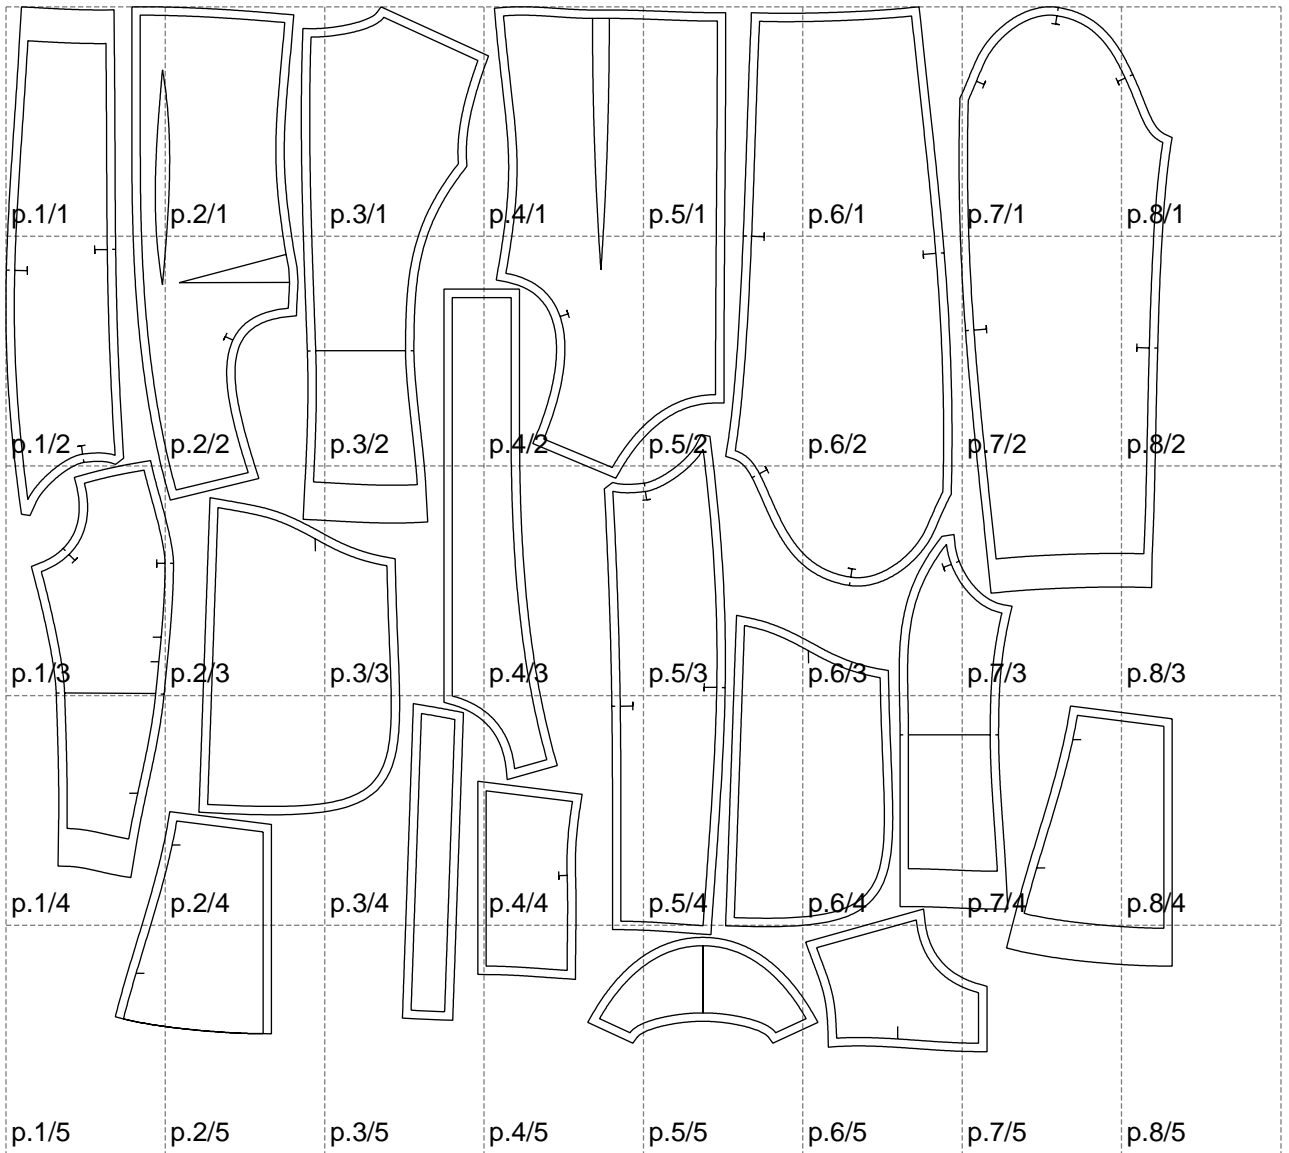

Not for print

Paper size: A4, size:1388.93 x1244.22 mm

Example

size:1499.00 x1347.46 mm

Maneken =1 ver.0

rz_1=170

rz_16=88

rz_17=75.6

rz_18=67.6

rz_19=96

rz_20=94.6

.
.
.