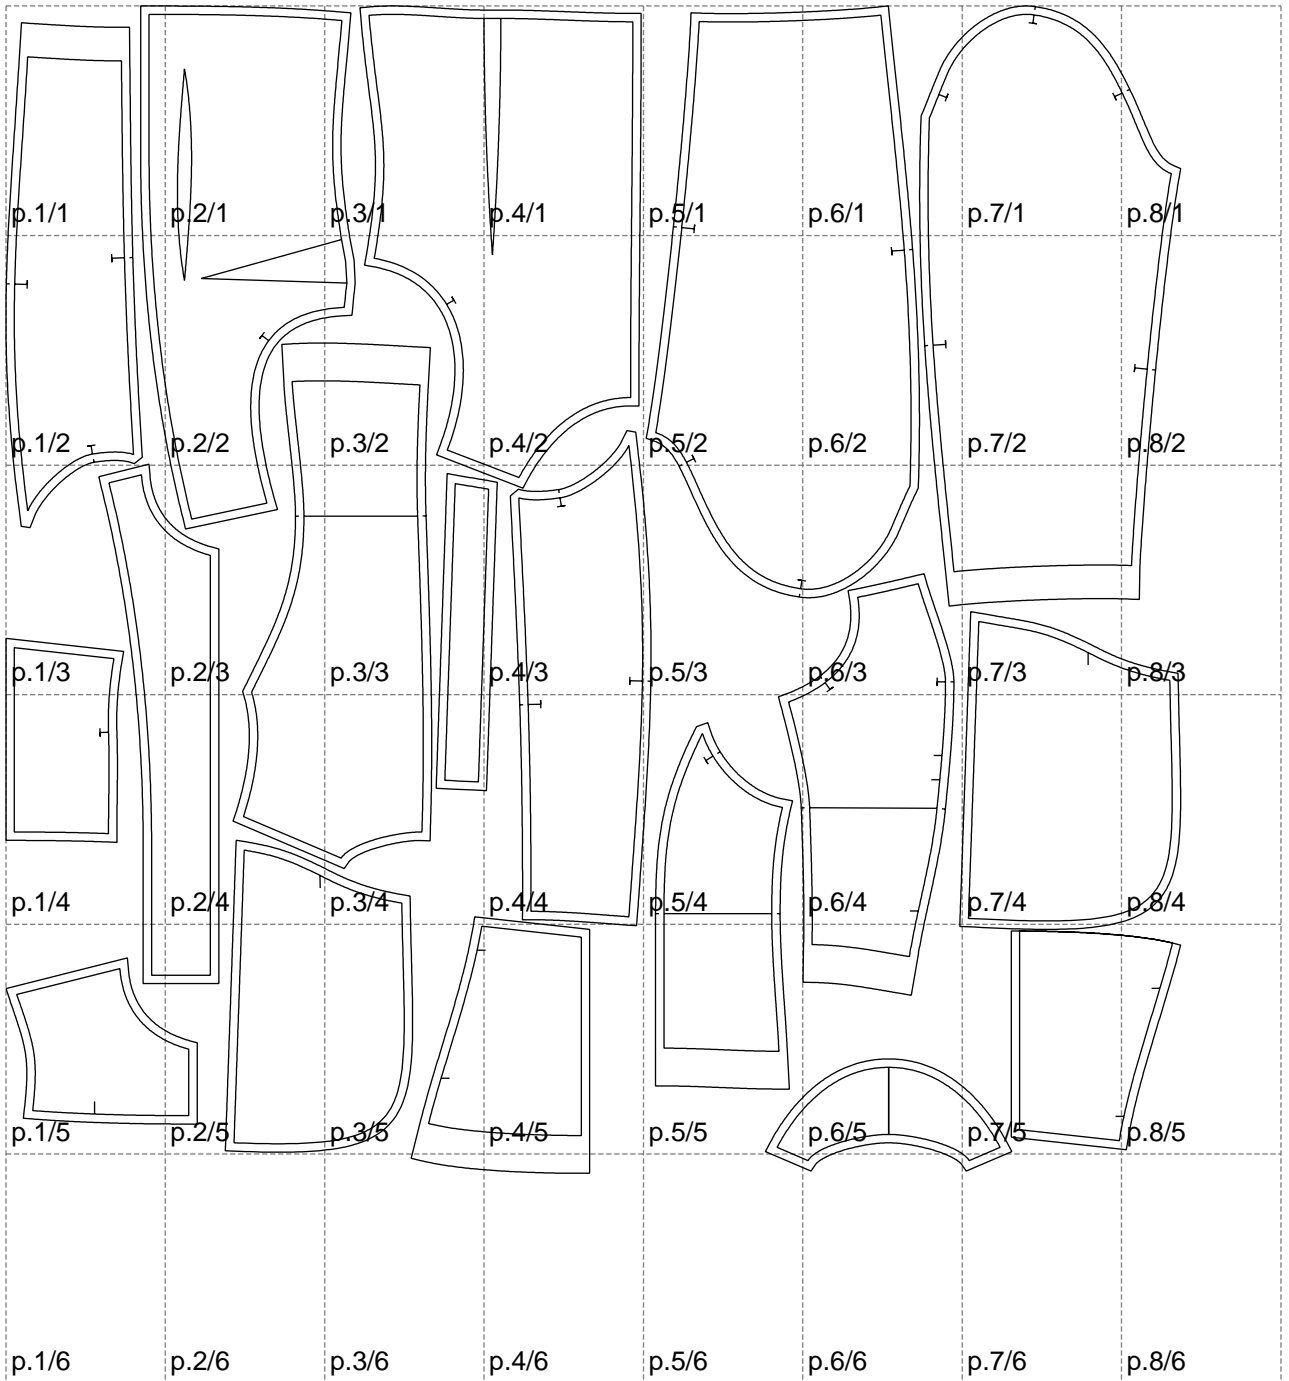

Not for print

Paper size: A4, size:1399.00 x1390.07 mm

# Example

size:1499.00 x1612.86 mm

Maneken =1 ver.0

rz\_1=170

rz\_16=108

rz\_17=92.5

rz\_18=89.2

rz\_19=116

rz\_20=113

---

. . . . .  
. . . . .  
. . . . .