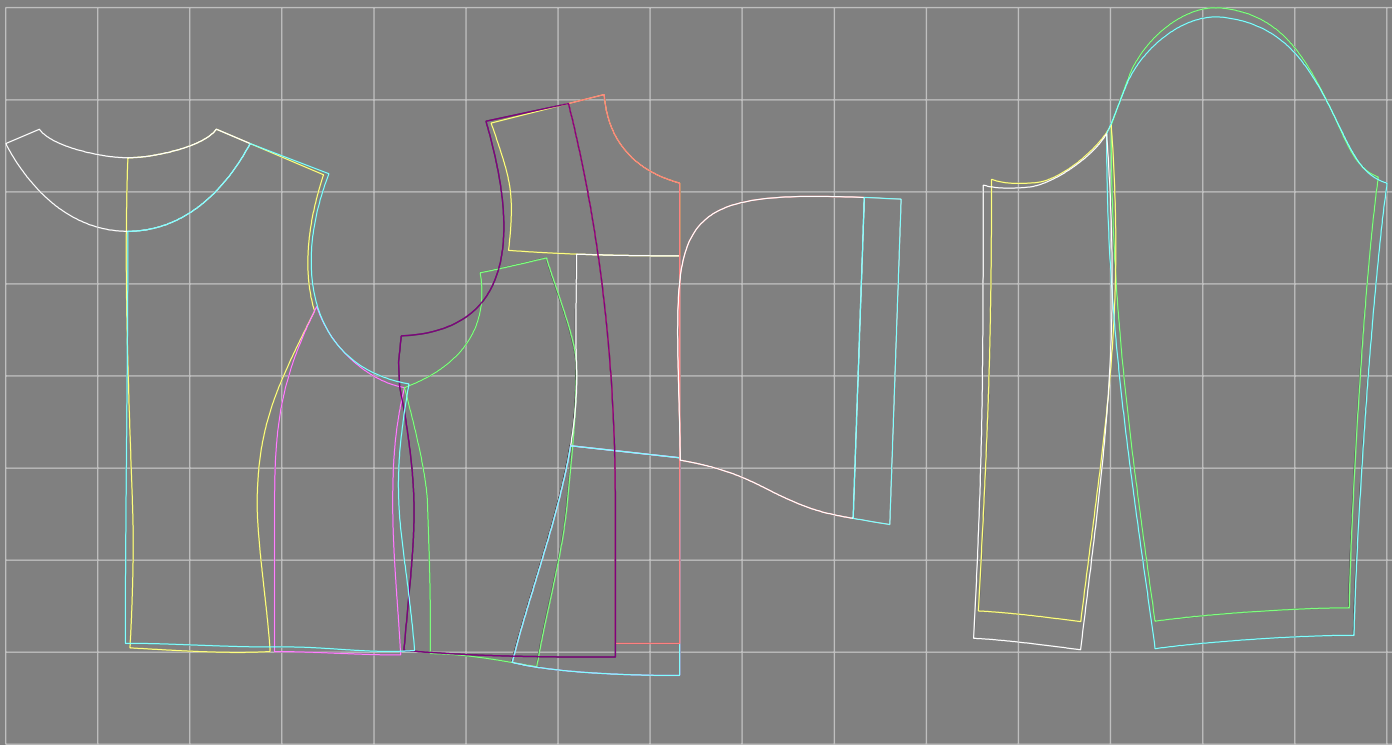

Not for print

Paper size: A4, size:1399.00 x1390.07 mm

# Example

size:1499.00 x1612.86 mm

Maneken =1 ver.0

rz\_1=170

rz\_16=108

rz\_17=92.5

rz\_18=89.2

rz\_19=116

rz\_20=113

---

. . . . .  
. . . . .  
. . . . .