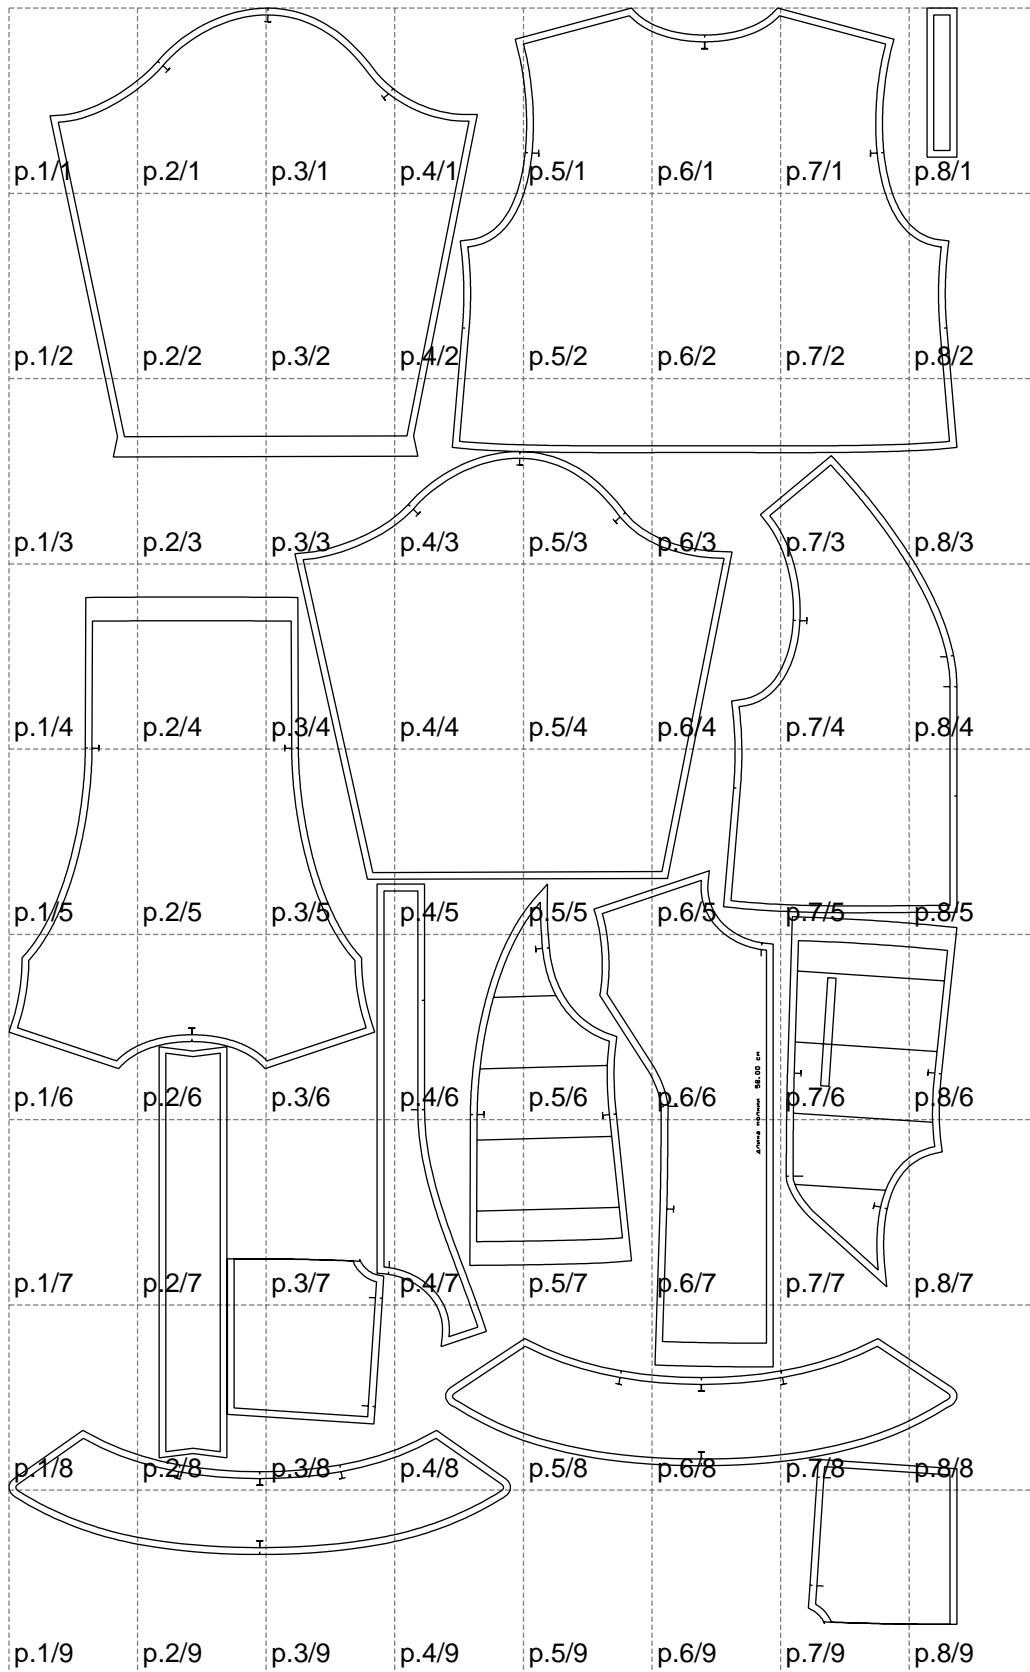

Not for print

Paper size: A4, size:1399.00 x2385.25 mm

# Example

size:1499.00 x2127.77 mm

Maneken =1 ver.0

rz\_1=170

rz\_16=116

rz\_17=100

rz\_18=98.8

rz\_19=124

rz\_20=121

---

. . . . .  
. . . . .  
. . . . .