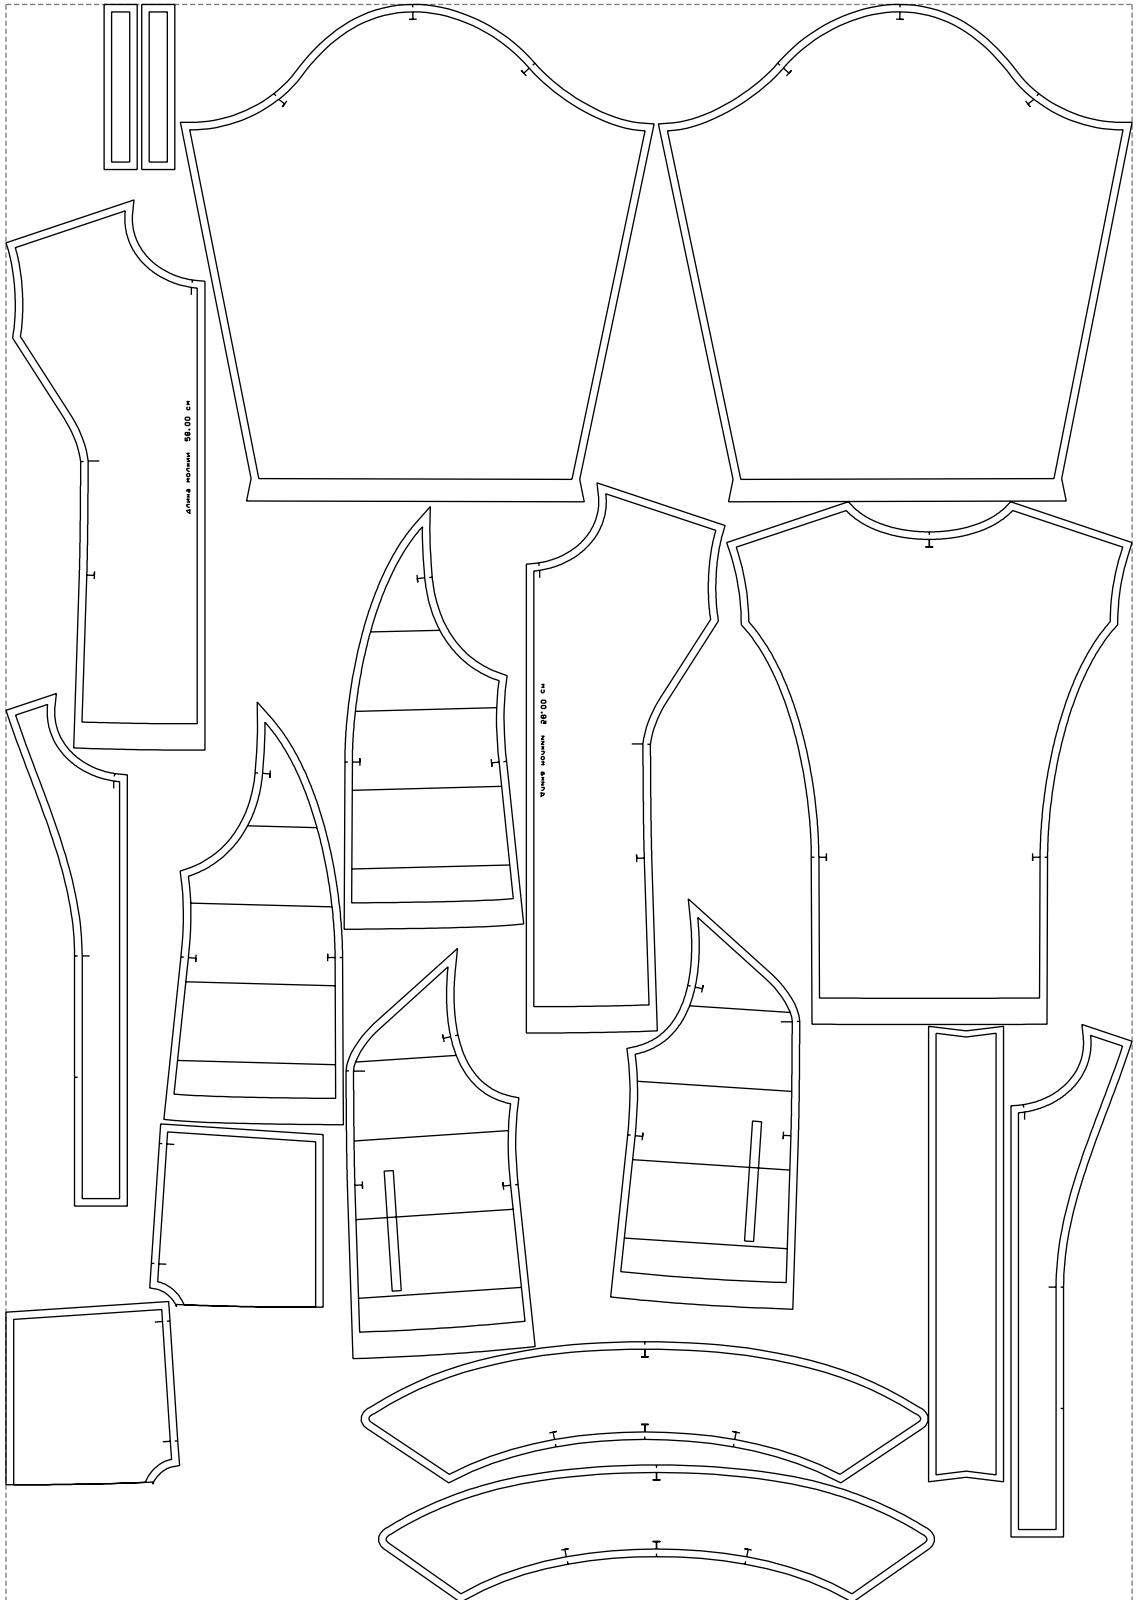

Not for print

Paper size: A4, size:1399.00 x2385.25 mm

# Example

size:1499.00 x2127.77 mm

Maneken =1 ver.0

rz\_1=170

rz\_16=116

rz\_17=100

rz\_18=98.8

rz\_19=124

rz\_20=121

---

. . . . .  
. . . . .  
. . . . .