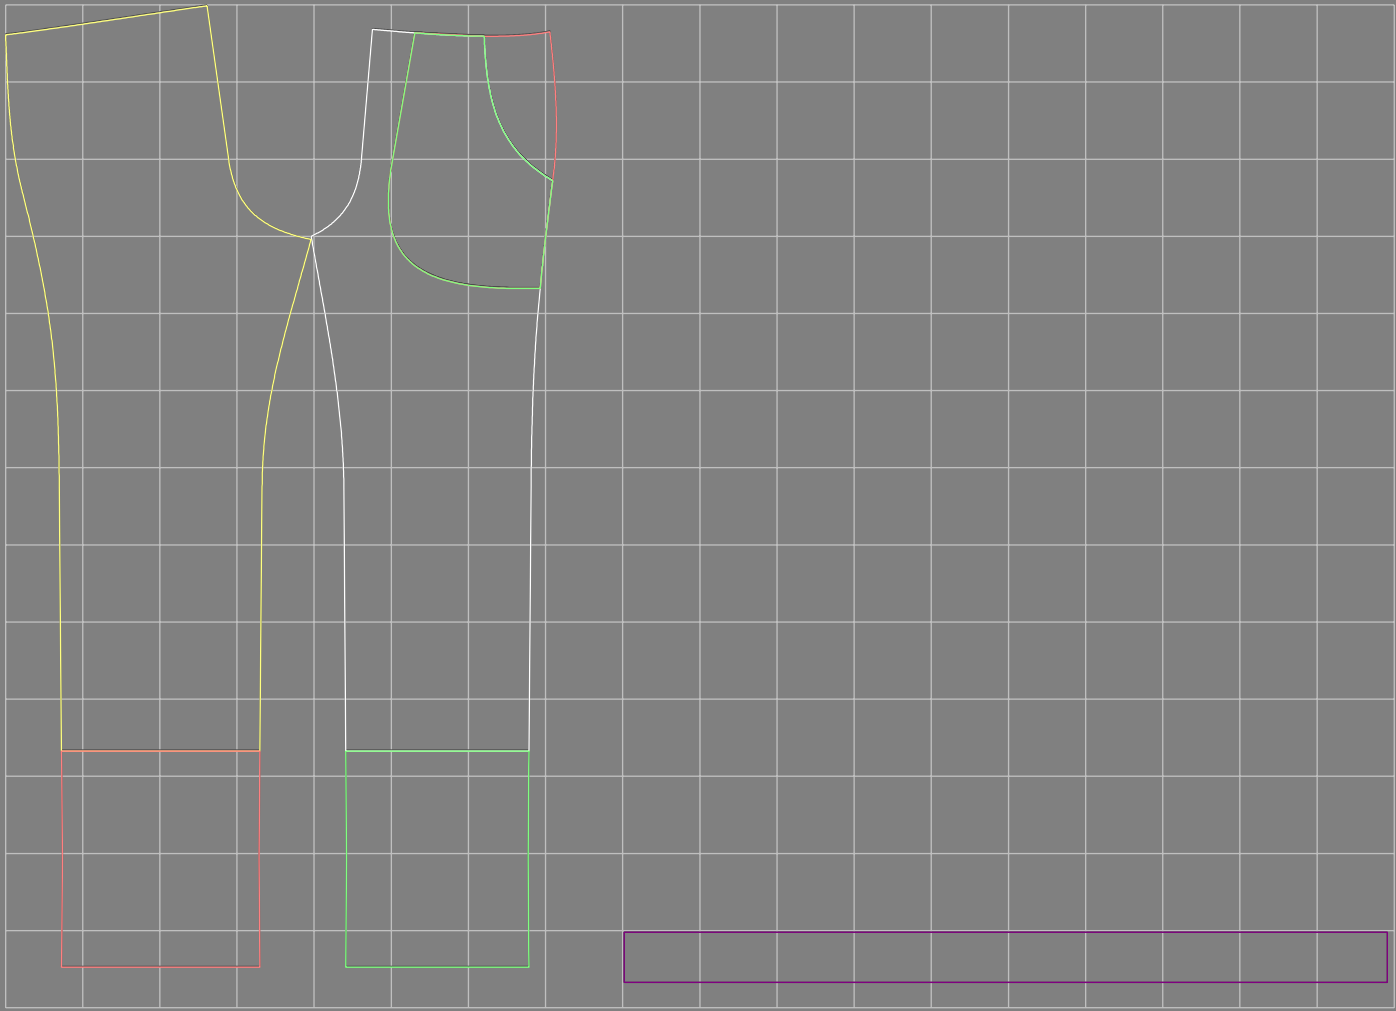

Not for print

Paper size: A4, size:1399.00 x1044.55 mm

# Example

size:1499.00 x1792.32 mm

Maneken =1 ver.0

rz\_1=170

rz\_16=92

rz\_17=78.8

rz\_18=71.8

rz\_19=100

rz\_20=98.1

---

. . . . .  
. . . . .  
. . . . .