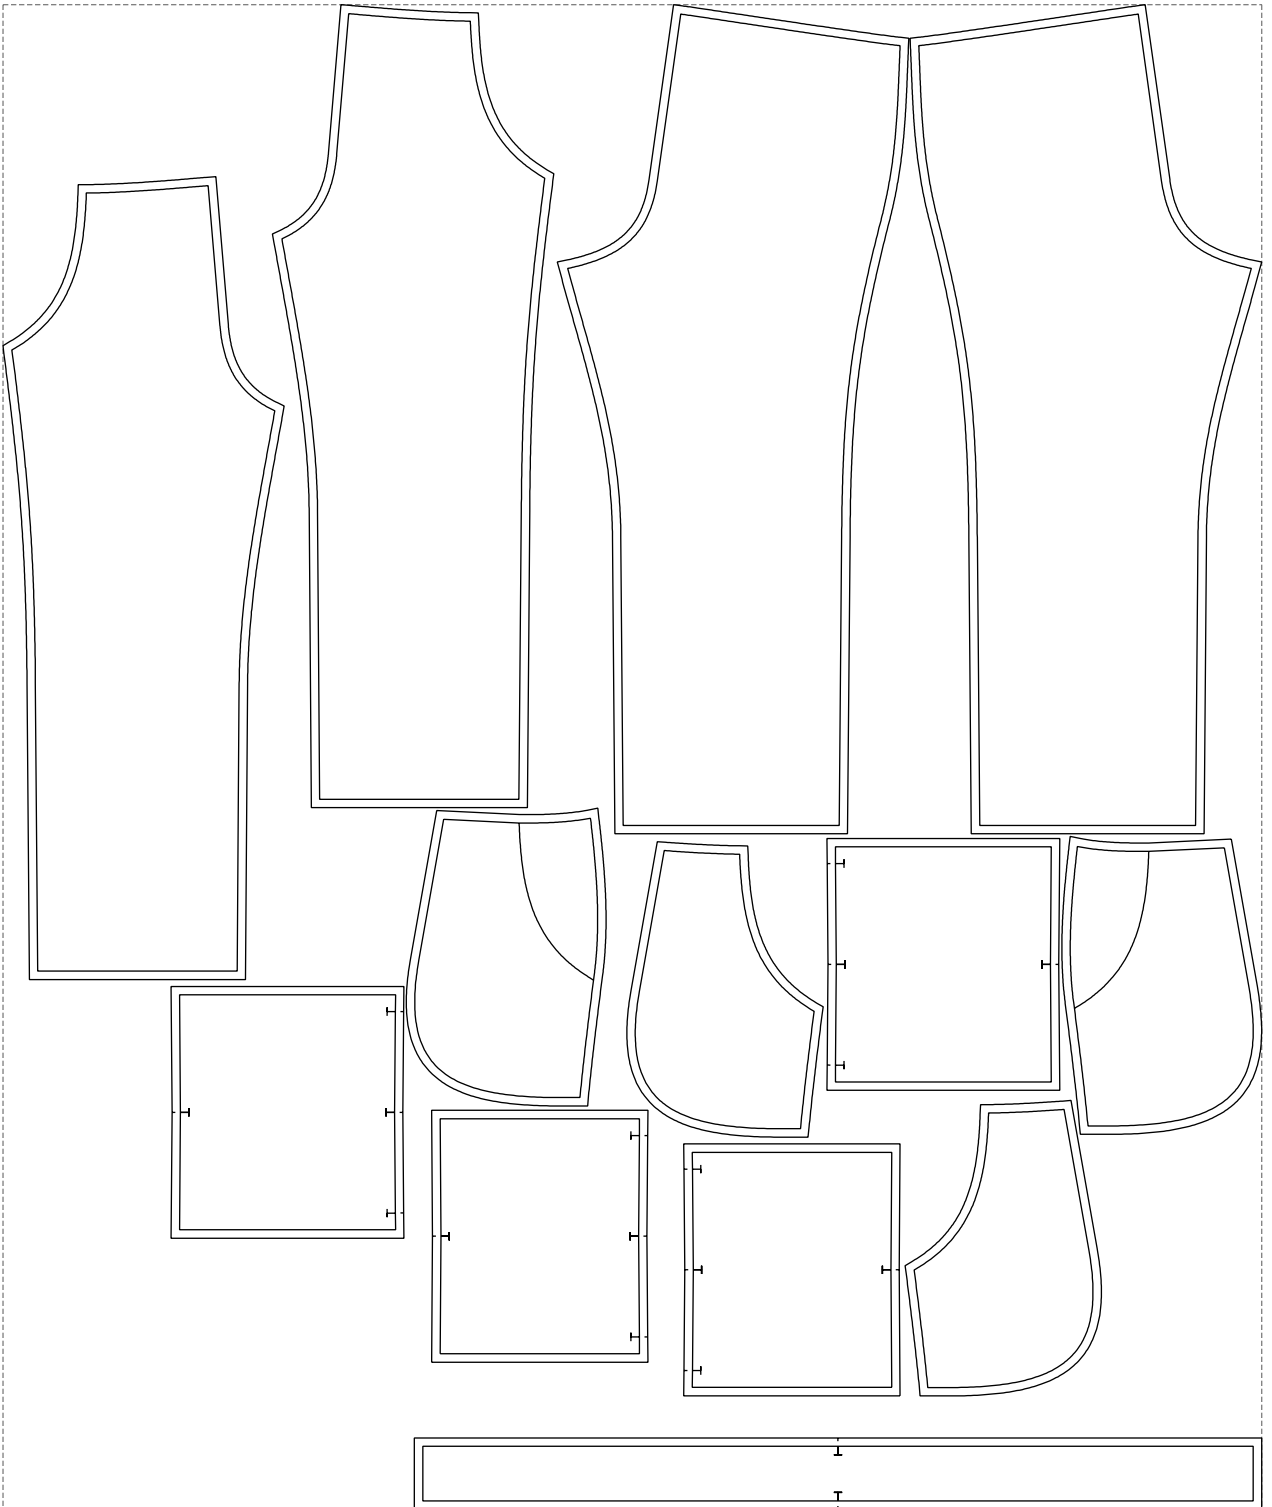

Not for print

Paper size: A4, size:1399.00 x1044.55 mm

# Example

size:1499.00 x1792.32 mm

Maneken =1 ver.0

rz\_1=170

rz\_16=92

rz\_17=78.8

rz\_18=71.8

rz\_19=100

rz\_20=98.1

---

. . . . .  
. . . . .  
. . . . .