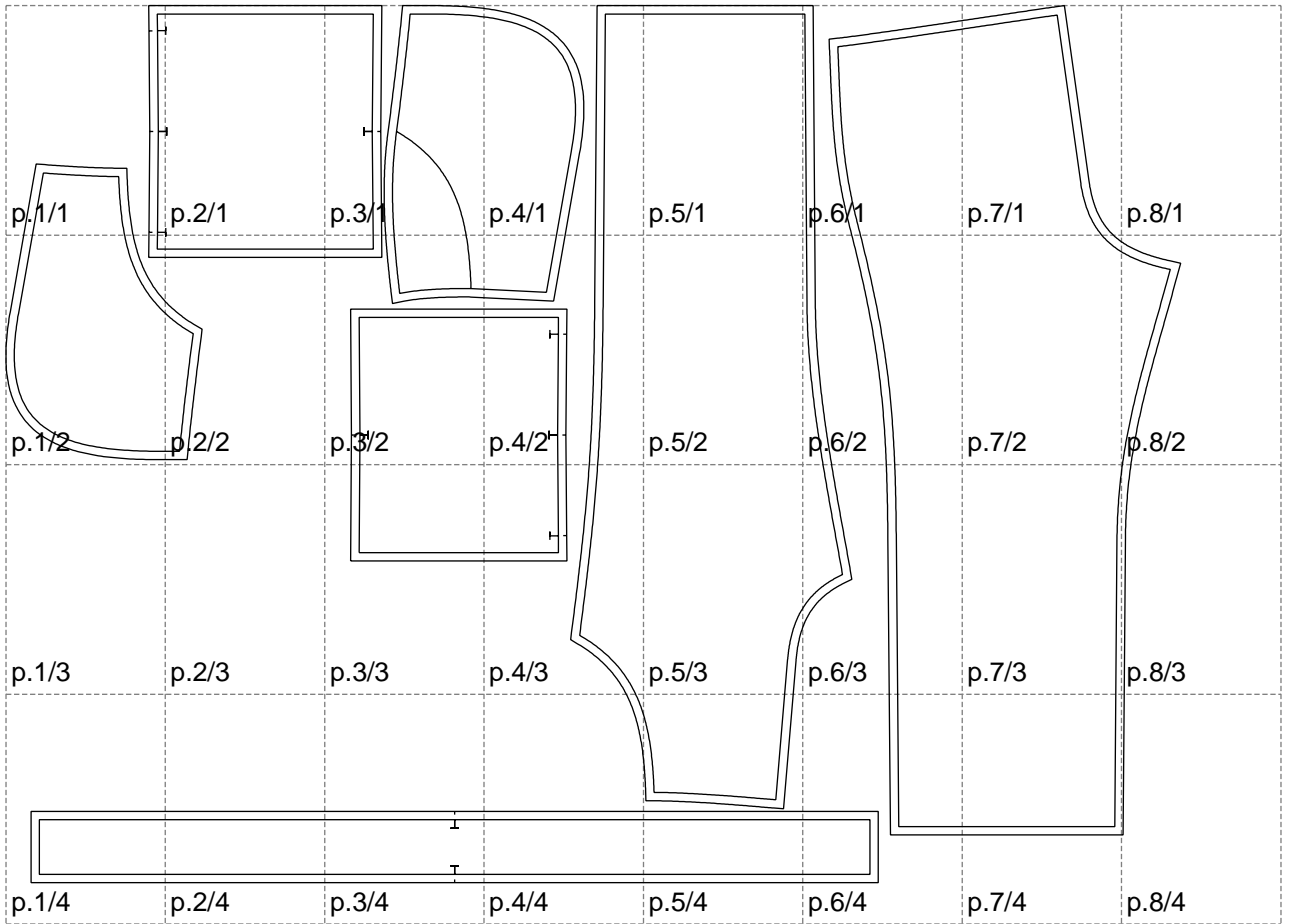

Not for print

Paper size: A4, size:1399.00 x1044.55 mm

# Example

size:1499.00 x1792.32 mm

Maneken =1 ver.0

rz\_1=170

rz\_16=92

rz\_17=78.8

rz\_18=71.8

rz\_19=100

rz\_20=98.1

---

. . . . .  
. . . . .  
. . . . .