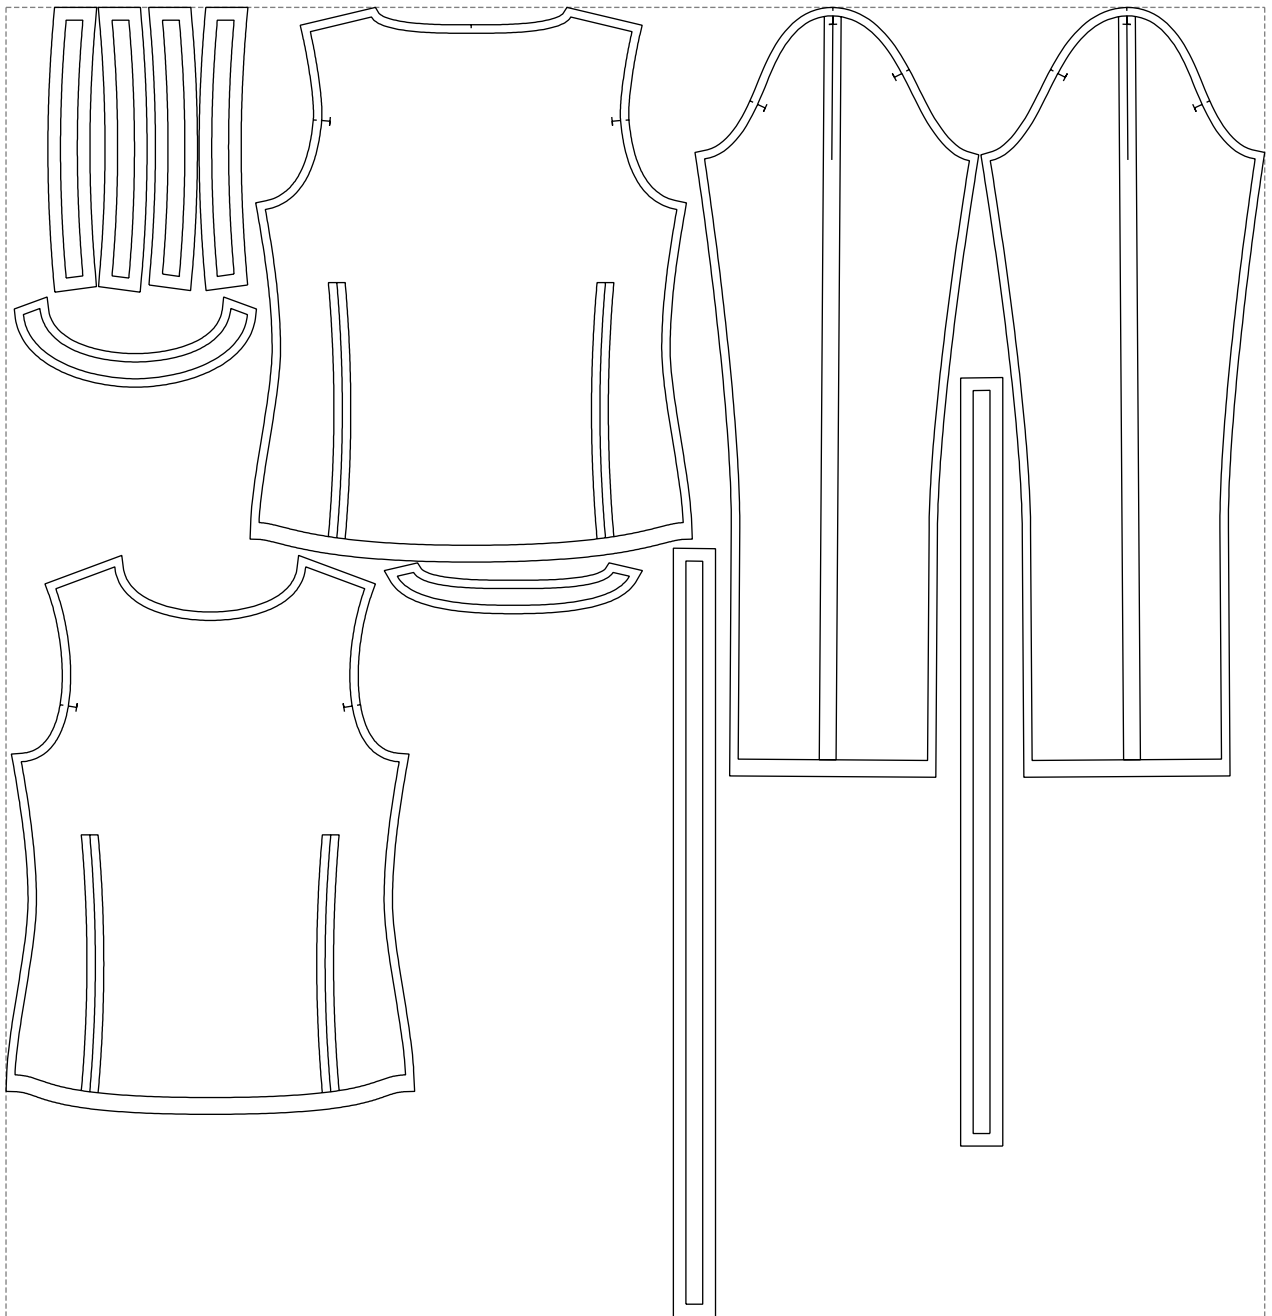

Not for print

Paper size: A4, size:1388.93 x1347.90 mm

# Example

size:1499.00 x1559.61 mm

Maneken =1 ver.0

rz\_1=170

rz\_16=92

rz\_17=78.8

rz\_18=71.8

rz\_19=100