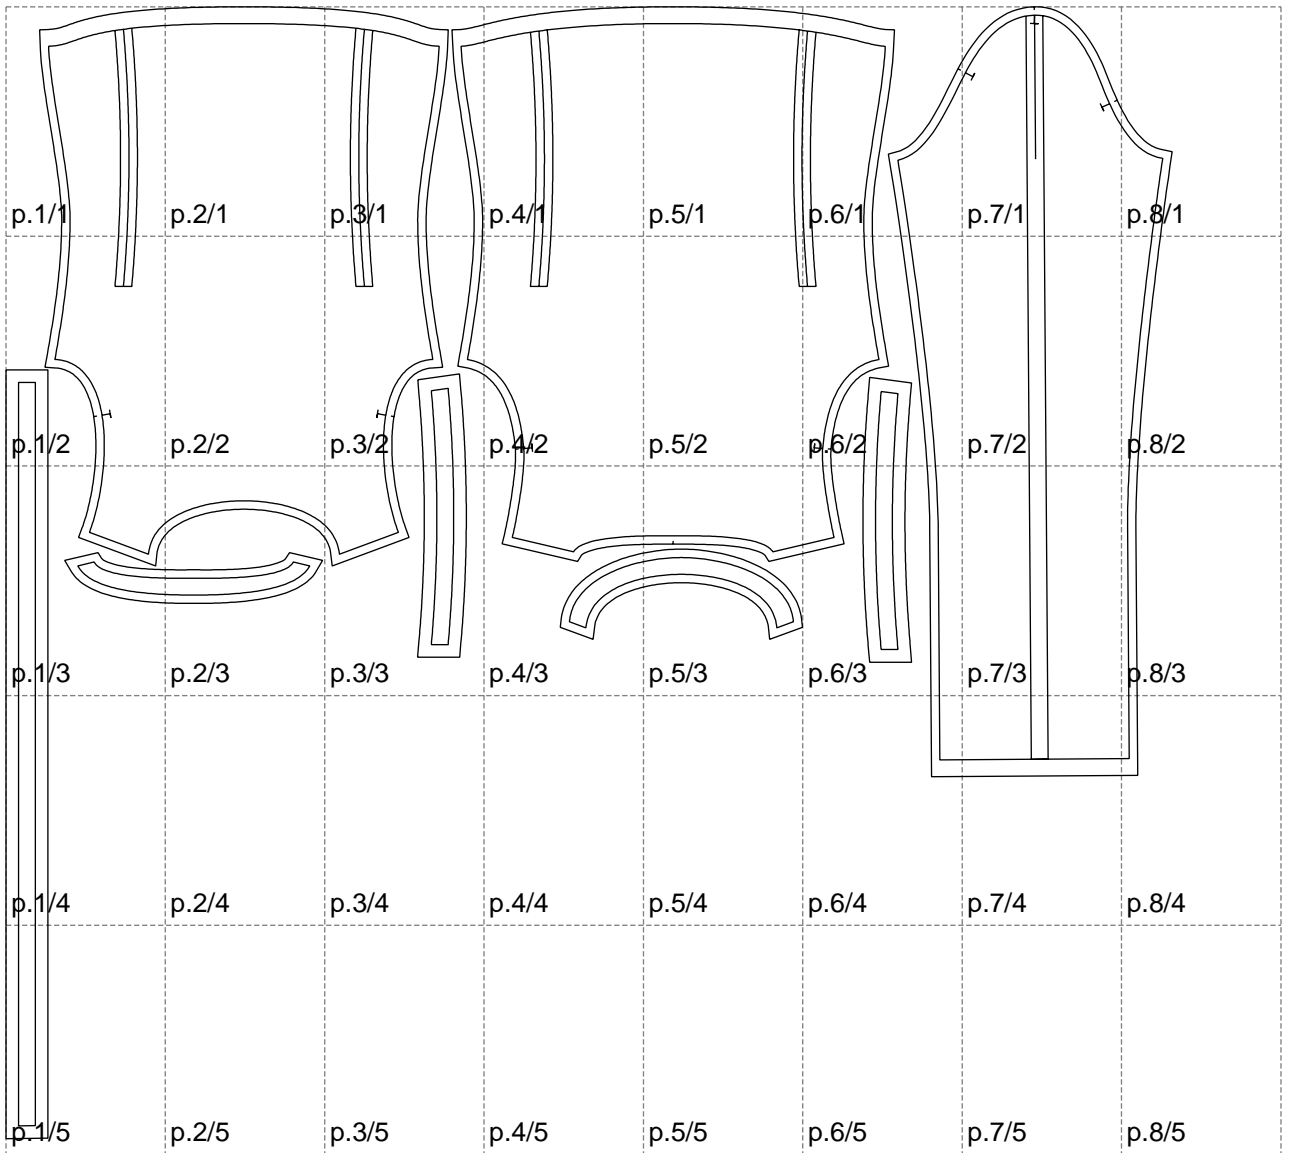

Not for print

Paper size: A4, size:1388.93 x1347.90 mm

# Example

size:1499.00 x1559.61 mm

Maneken =1 ver.0

rz\_1=170

rz\_16=92

rz\_17=78.8

rz\_18=71.8

rz\_19=100

rz\_20=98.1

---

. . . . .  
. . . . .  
. . . . .