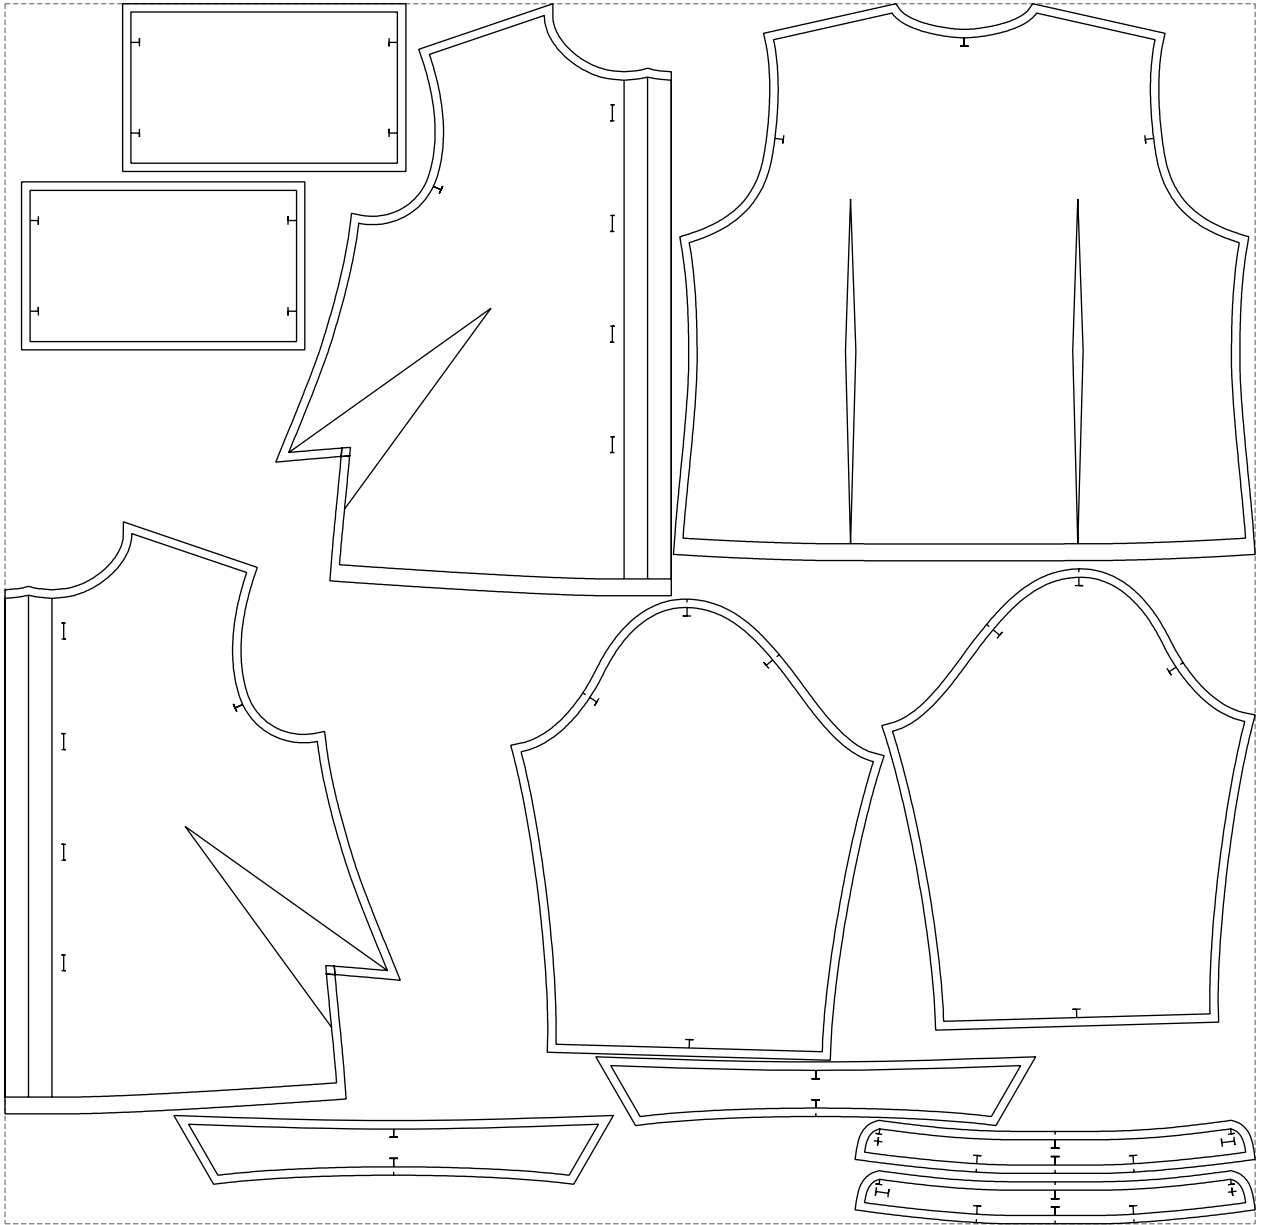

Not for print

Paper size: A4, size:1388.95 x1174.51 mm

# Example

size:1488.92 x1453.41 mm

Maneken =1 ver.0

rz\_1=170

rz\_16=116

rz\_17=100

rz\_18=98.8

rz\_19=124