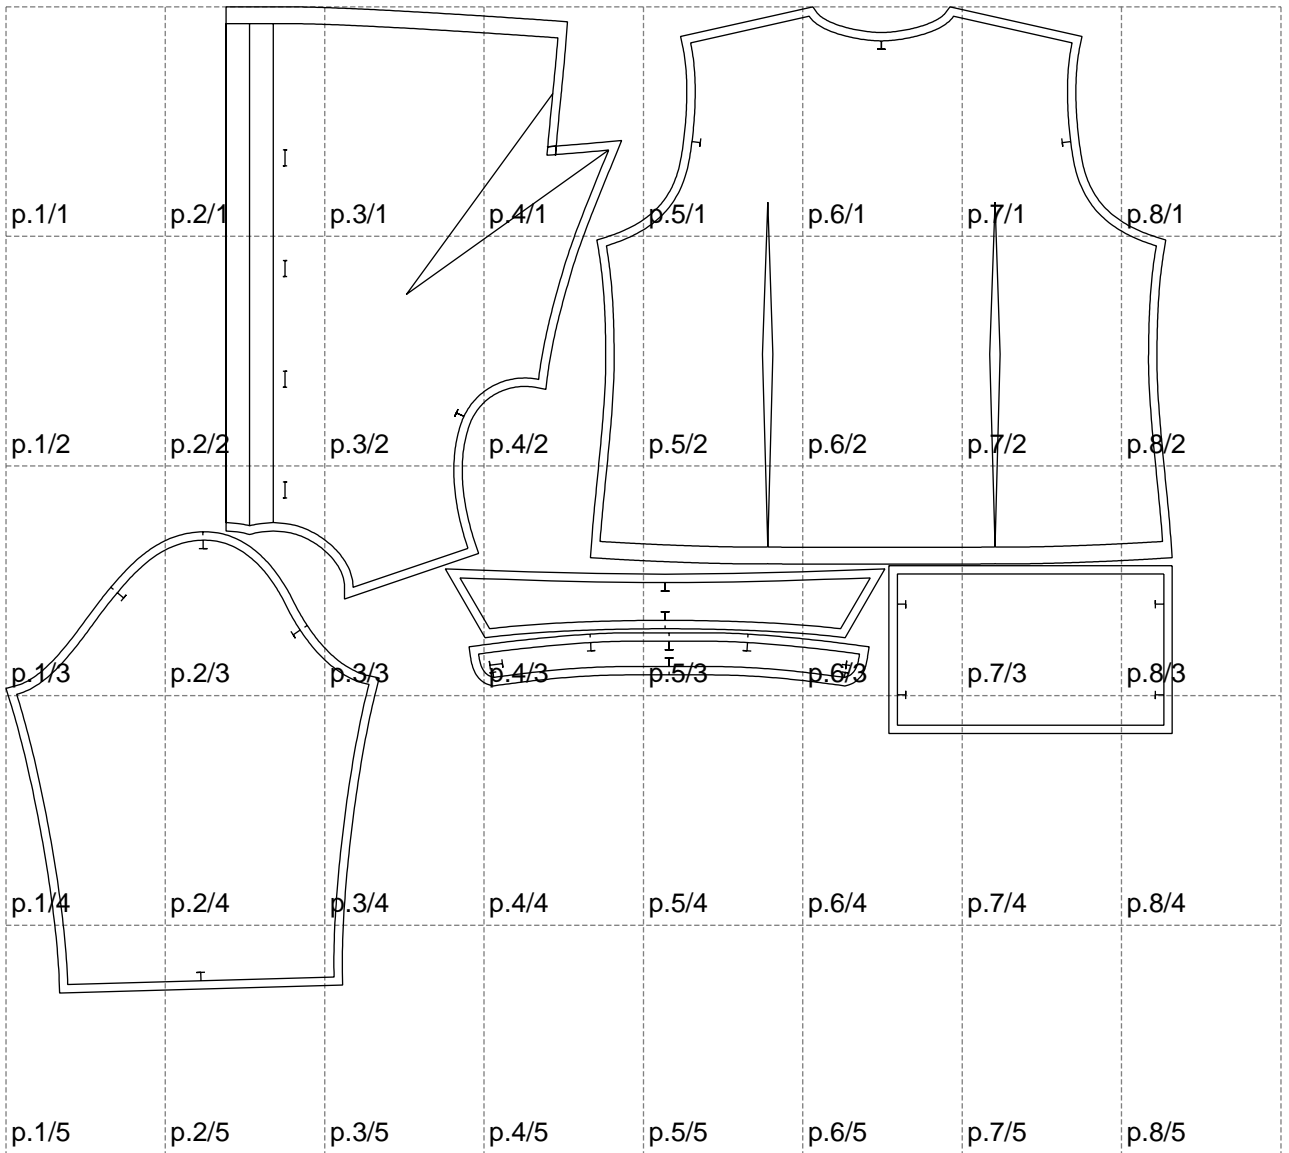

Not for print

Paper size: A4, size:1388.95 x1174.51 mm

# Example

size:1488.92 x1453.41 mm

Maneken =1 ver.0

rz\_1=170

rz\_16=116

rz\_17=100

rz\_18=98.8

rz\_19=124

rz\_20=121

---

. . . . .  
. . . . .  
. . . . .