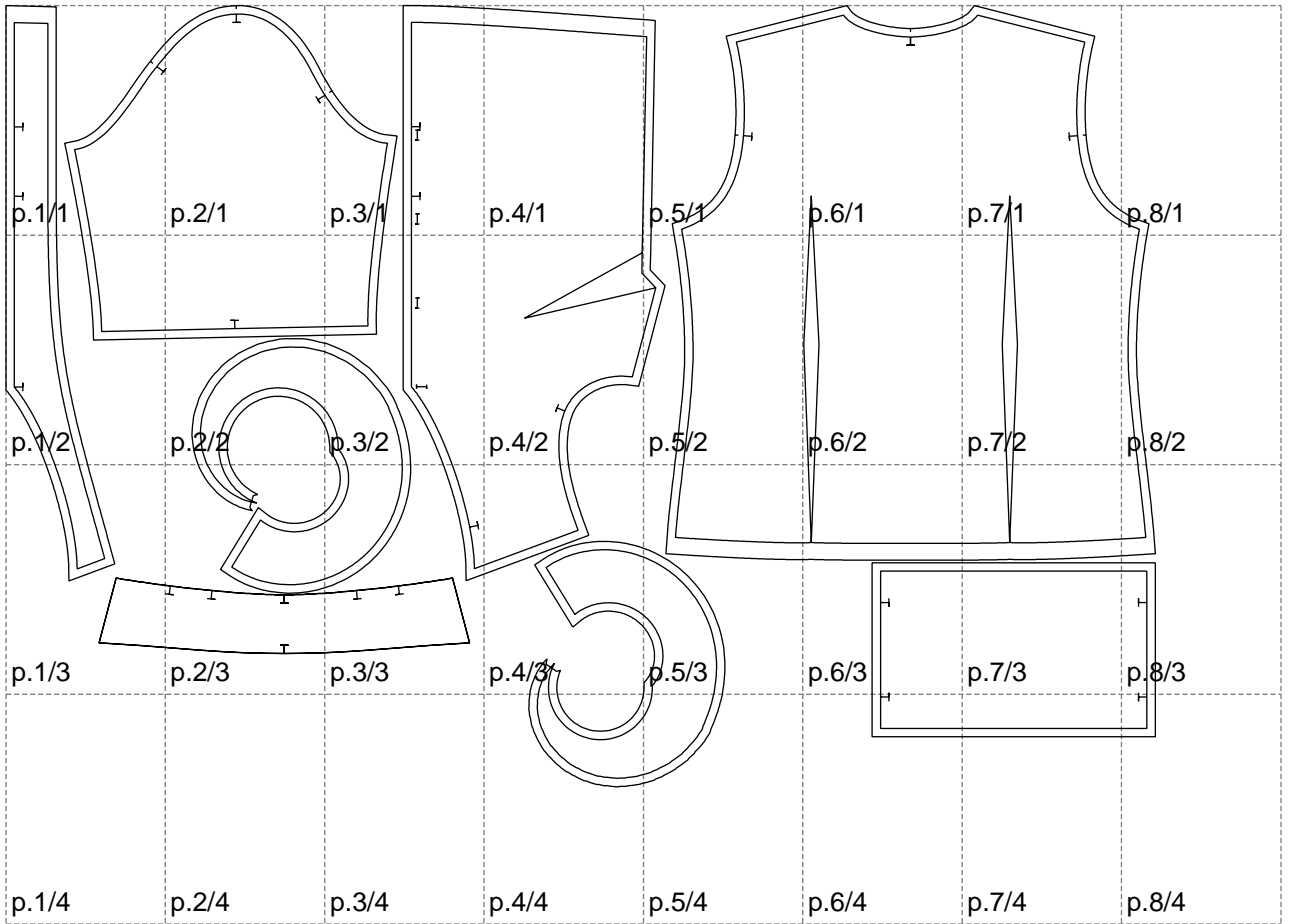

Not for print

Paper size: A4, size:1368.78 x930.30 mm

# Example

size:1499.00 x1350.55 mm

Maneken =1 ver.0

rz\_1=170

rz\_16=96

rz\_17=82

rz\_18=76

rz\_19=104

rz\_20=101.8

---

. . . . .  
. . . . .  
. . . . .