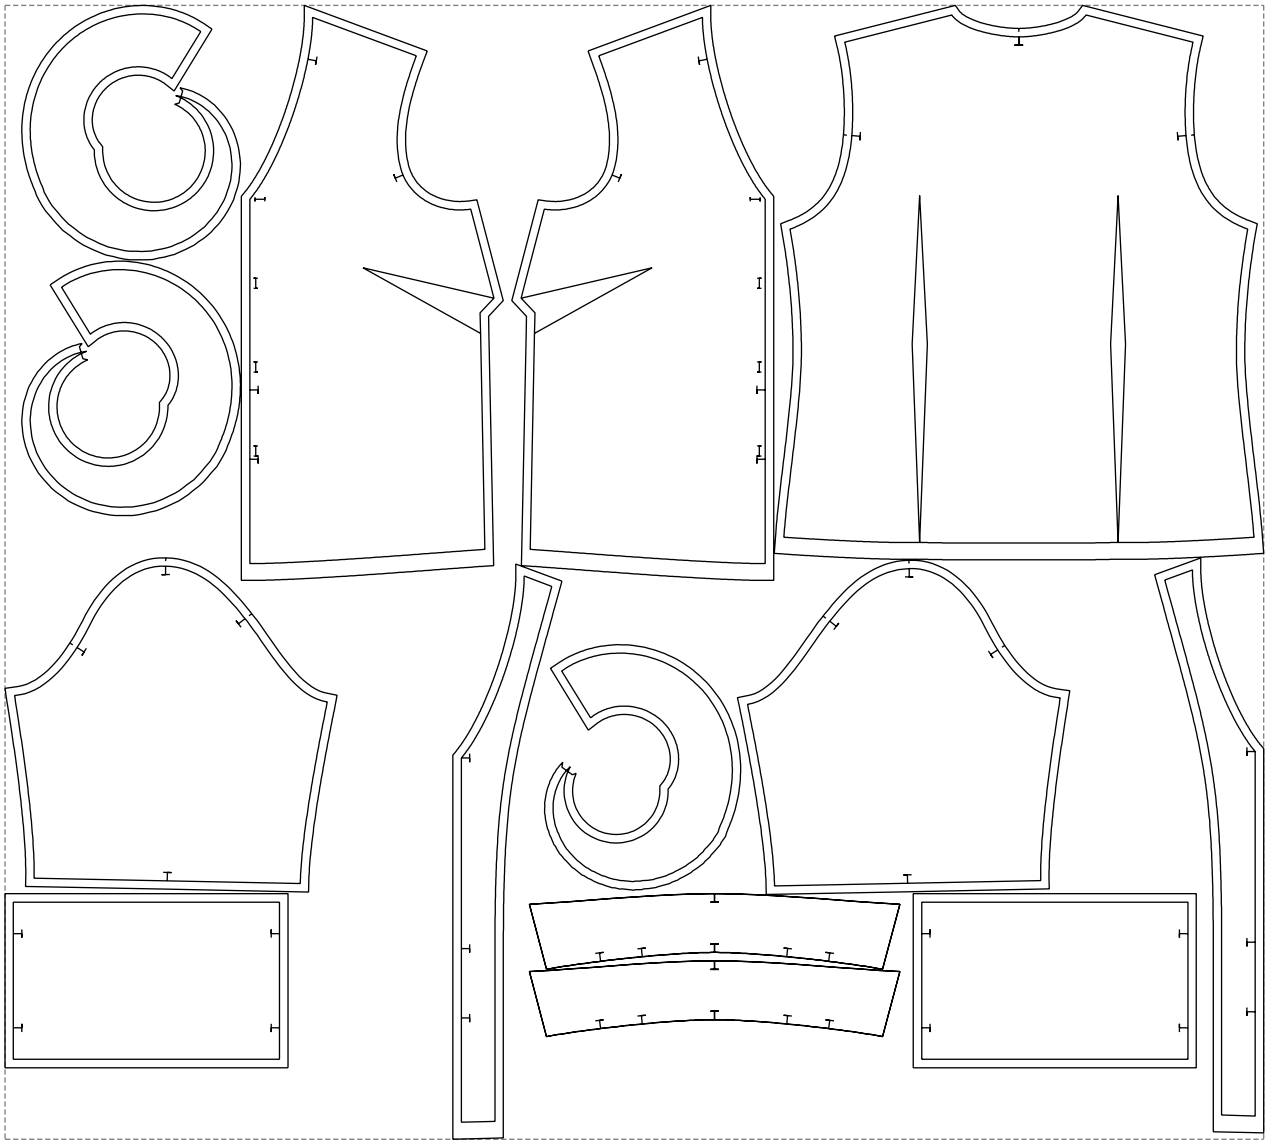

Not for print

Paper size: A4, size:1368.78 x930.30 mm

# Example

size:1499.00 x1350.55 mm

Maneken =1 ver.0

rz\_1=170

rz\_16=96

rz\_17=82

rz\_18=76

rz\_19=104

rz\_20=101.8

---

. . . . .  
. . . . .  
. . . . .