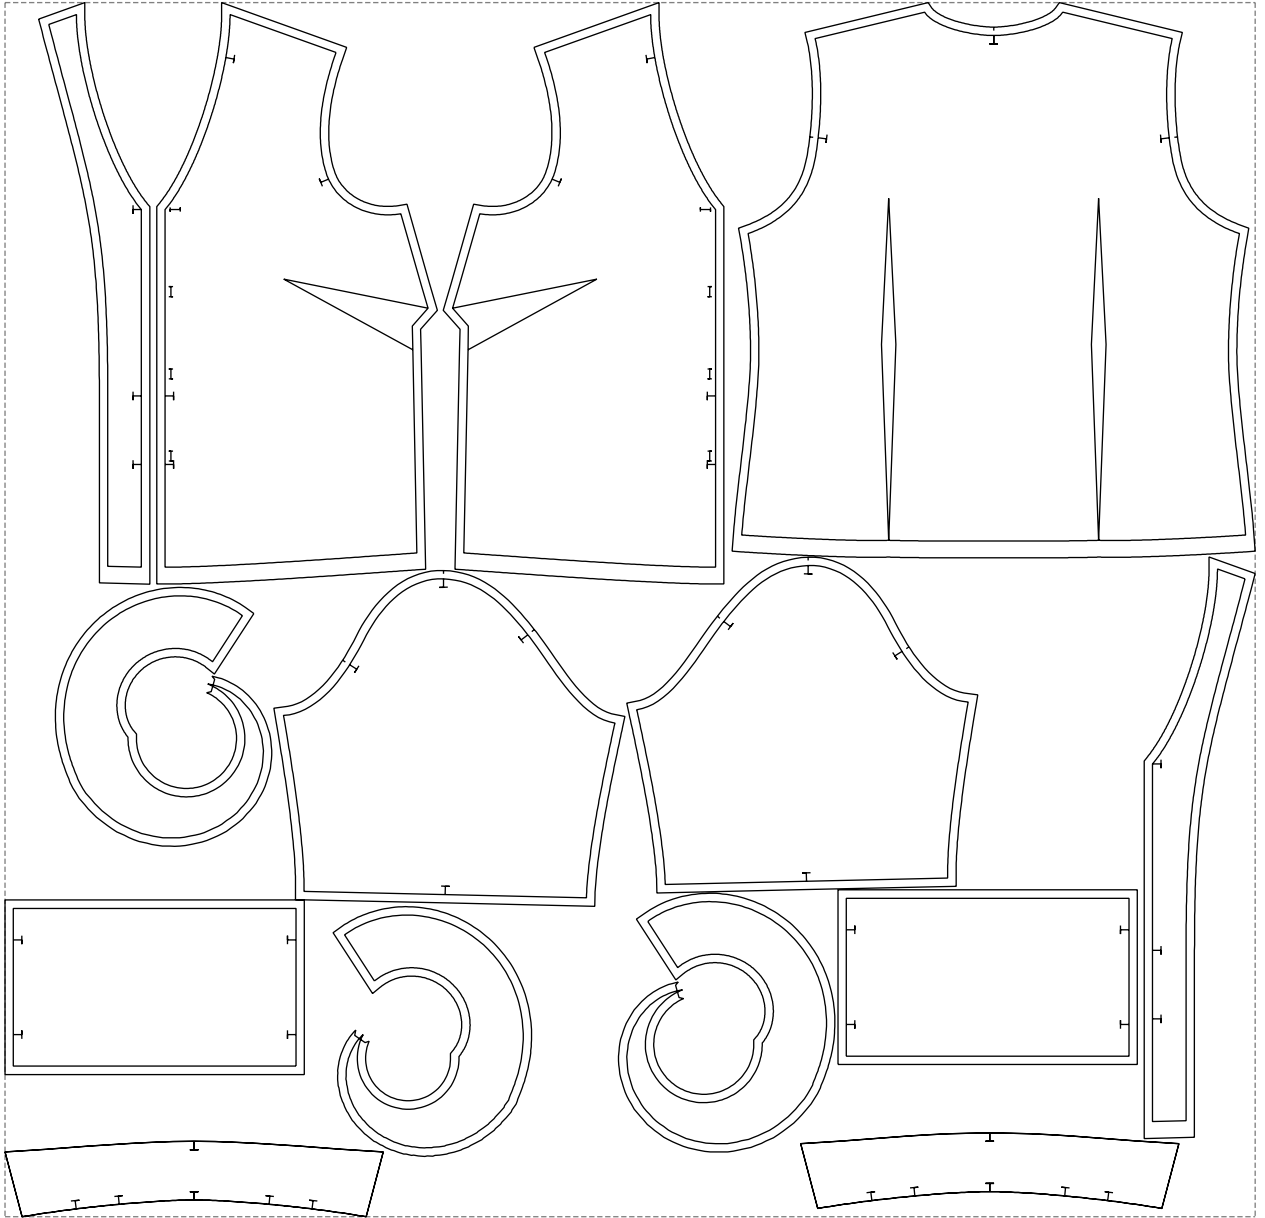

Not for print

Paper size: A4, size:1388.98 x1085.07 mm

# Example

size:1488.98 x1446.27 mm

Maneken =1 ver.0

rz\_1=170

rz\_16=104

rz\_17=88.9

rz\_18=84.4

rz\_19=112