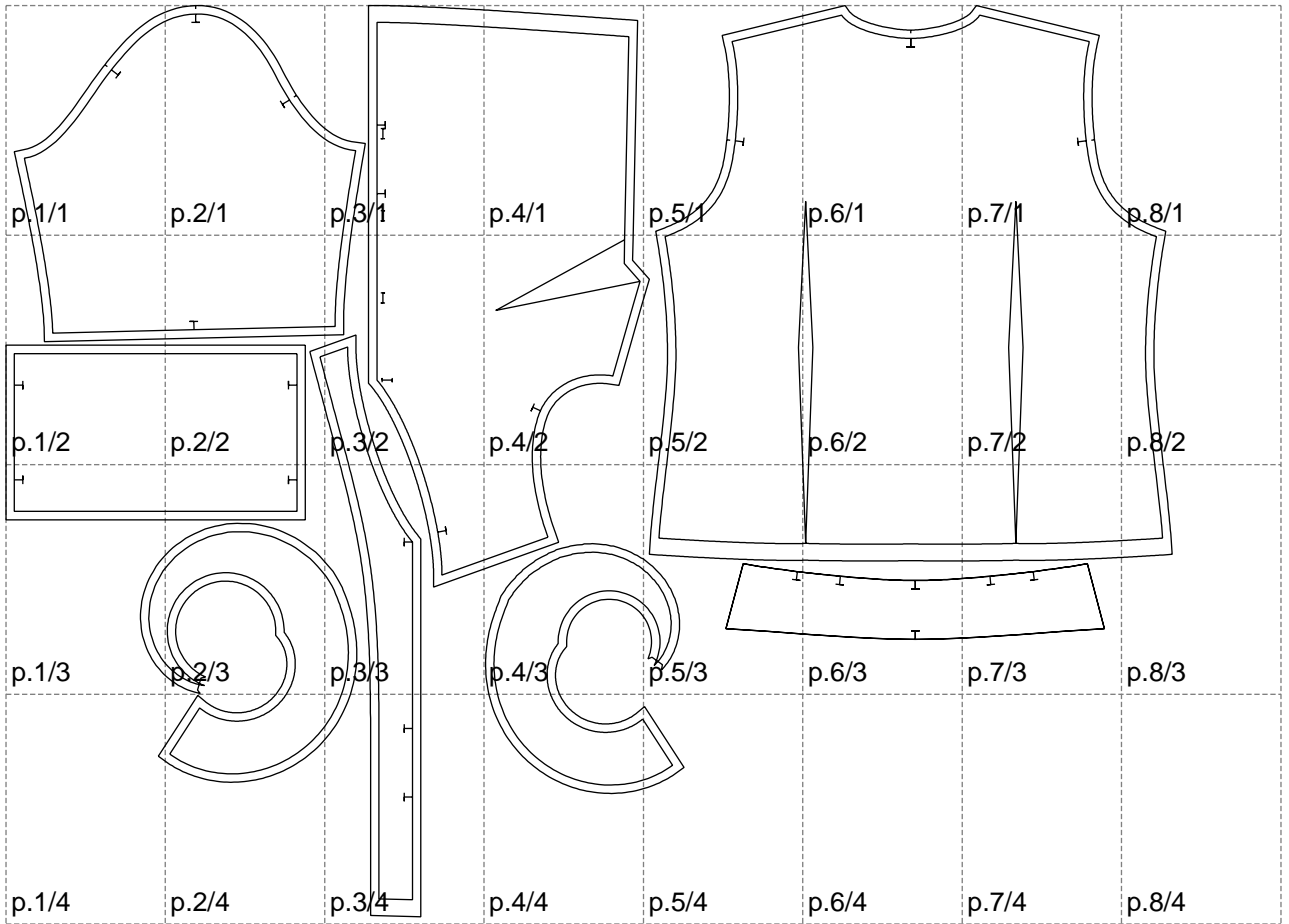

Not for print

Paper size: A4, size:1388.98 x1085.07 mm

# Example

size:1488.98 x1446.27 mm

Maneken =1 ver.0

rz\_1=170

rz\_16=104

rz\_17=88.9

rz\_18=84.4

rz\_19=112

rz\_20=109.3

---

. . . . .  
. . . . .  
. . . . .