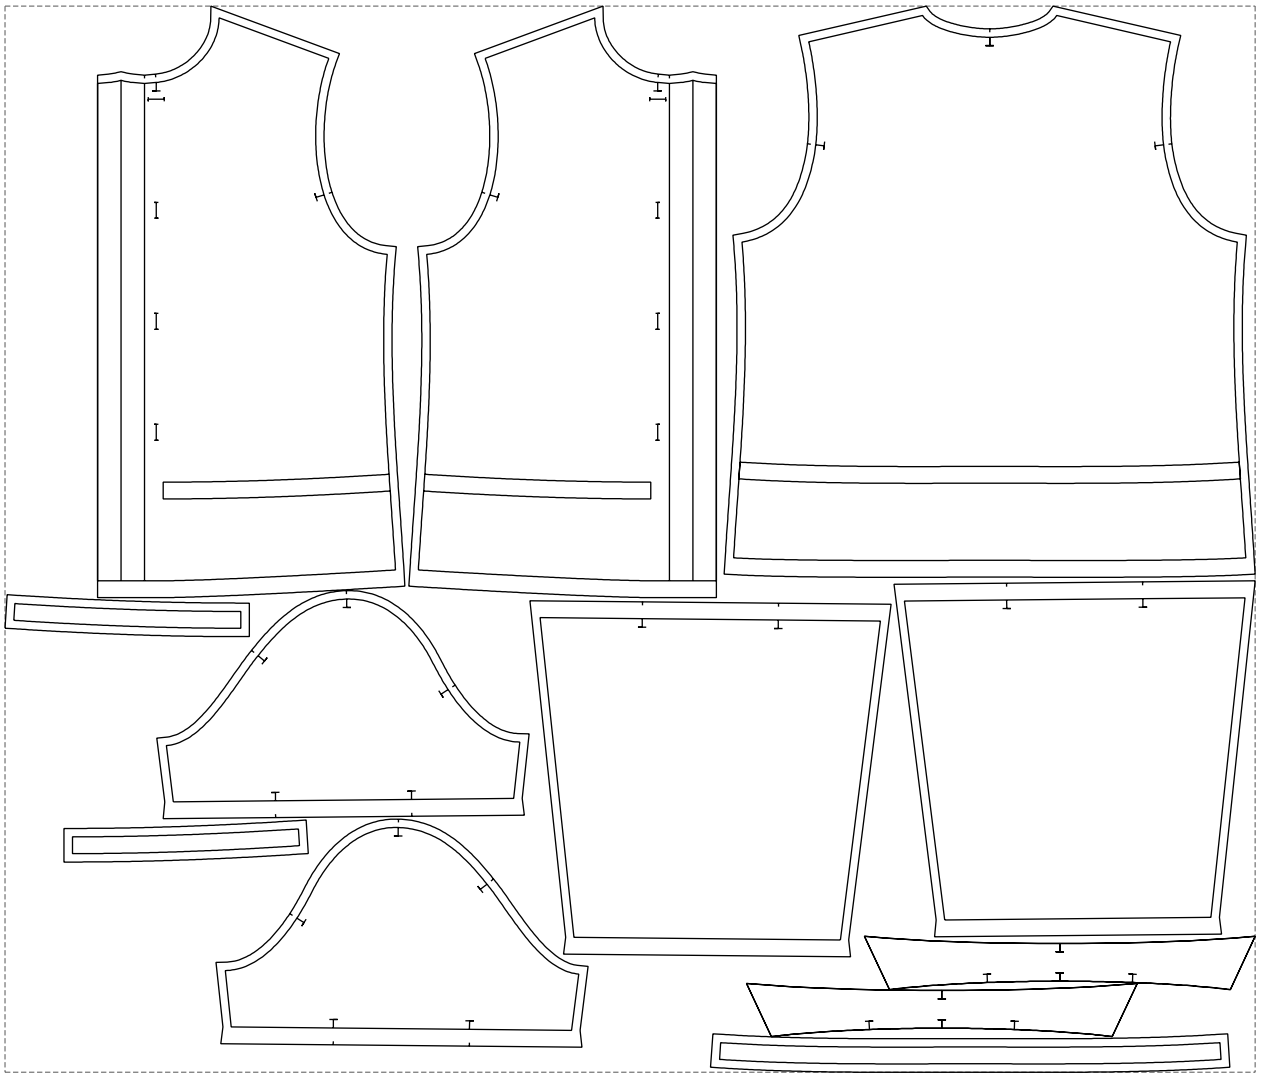

Not for print

Paper size: A4, size:1399.00 x974.02 mm

# Example

size:1488.93 x1270.12 mm

Maneken =1 ver.0

rz\_1=170

rz\_16=96

rz\_17=82

rz\_18=76

rz\_19=104