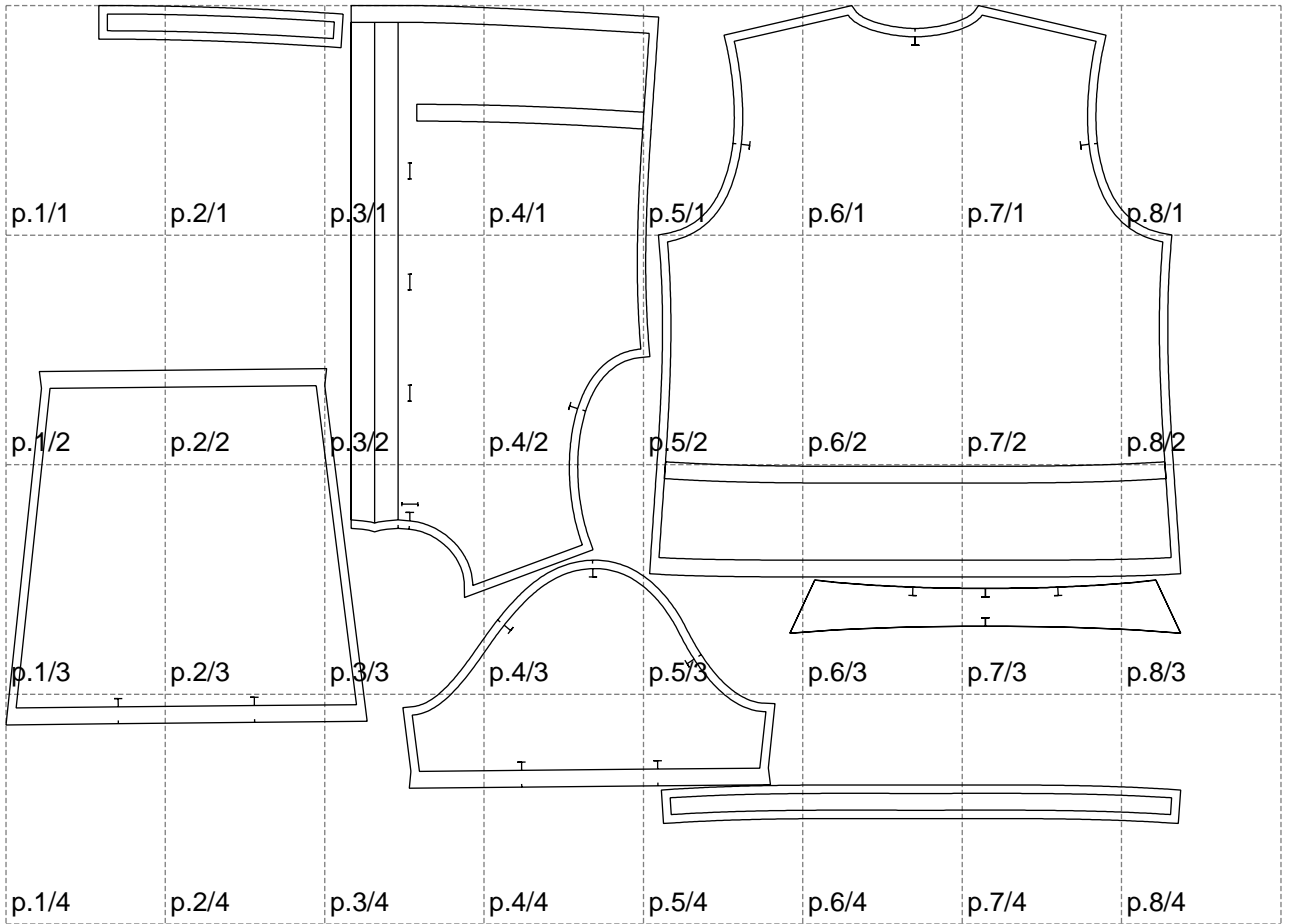

Not for print

Paper size: A4, size:1399.00 x974.02 mm

# Example

size:1488.93 x1270.12 mm

Maneken =1 ver.0

rz\_1=170

rz\_16=96

rz\_17=82

rz\_18=76

rz\_19=104

rz\_20=101.8

---

. . . . .  
. . . . .  
. . . . .