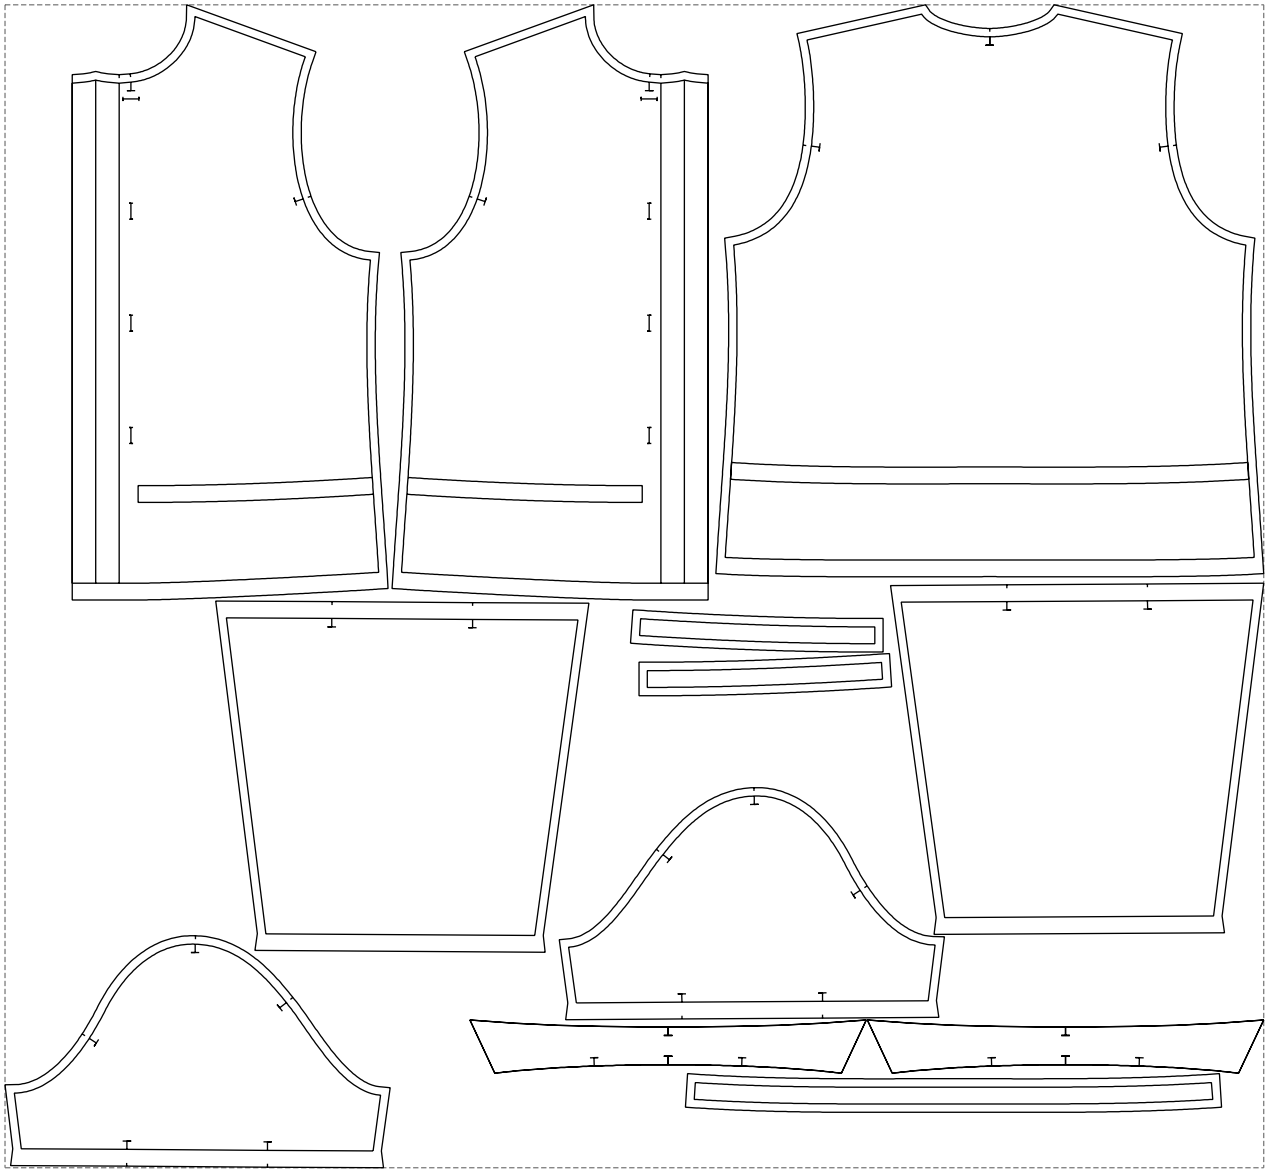

Not for print

Paper size: A4, size:1338.70 x1051.39 mm

# Example

size:1499.00 x1385.39 mm

Maneken =1 ver.0

rz\_1=170

rz\_16=100

rz\_17=85.4

rz\_18=80.2

rz\_19=108

rz\_20=105.4

---

. . . . .  
. . . . .  
. . . . .