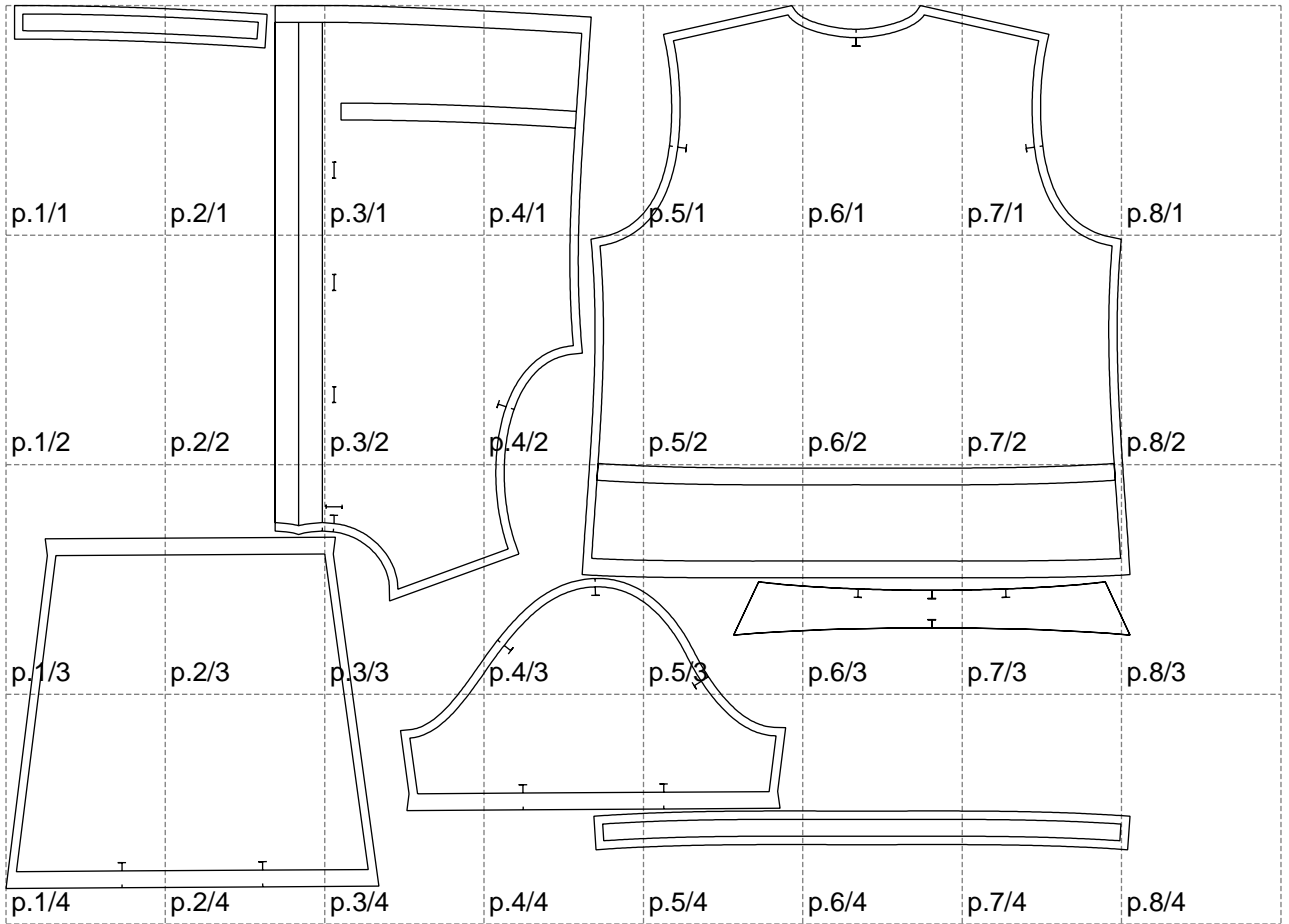

Not for print

Paper size: A4, size:1338.70 x1051.39 mm

# Example

size:1499.00 x1385.39 mm

Maneken =1 ver.0

rz\_1=170

rz\_16=100

rz\_17=85.4

rz\_18=80.2

rz\_19=108

rz\_20=105.4

---

. . . . .  
. . . . .  
. . . . .