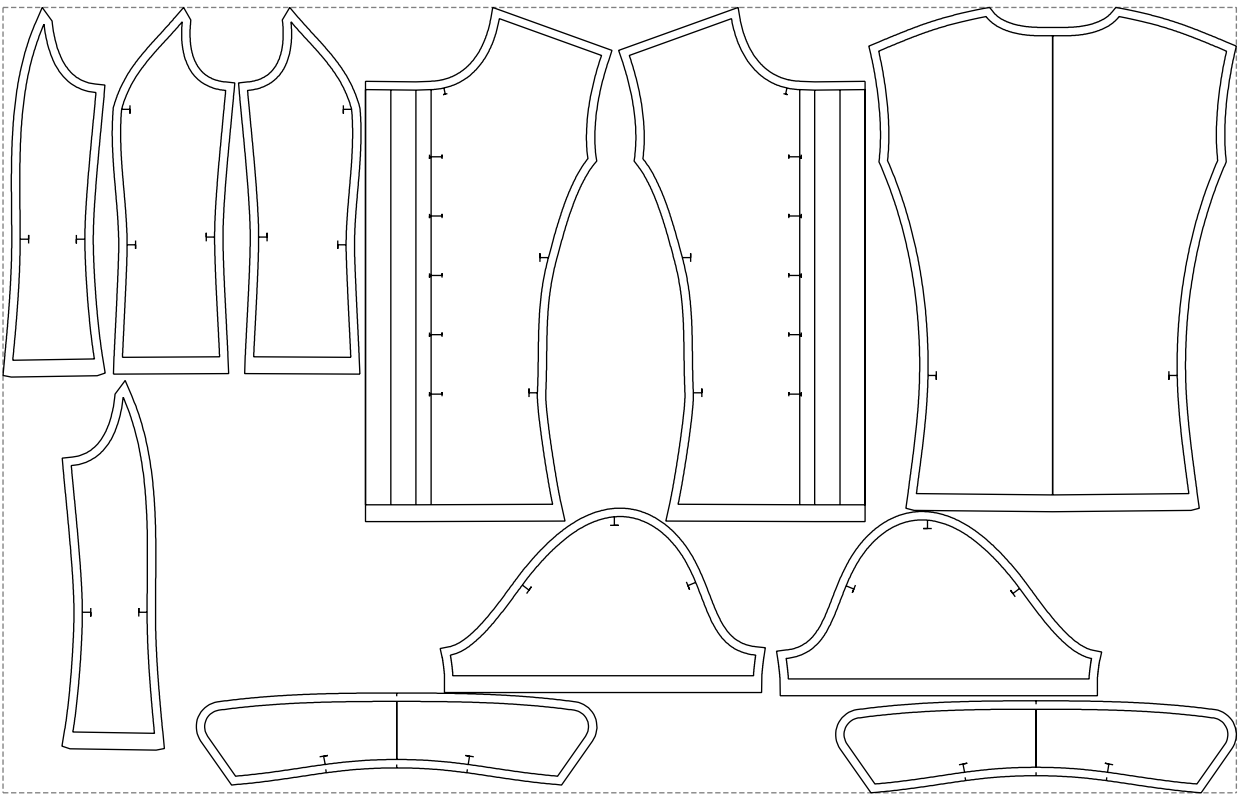

Not for print

Paper size: A4, size:1348.92 x612.54 mm

# Example

size:1468.84 x935.53 mm

Maneken =1 ver.0

rz\_1=170

rz\_16=92

rz\_17=78.8

rz\_18=71.8

rz\_19=100

rz\_20=98.1

---

. . . . .  
. . . . .  
. . . . .