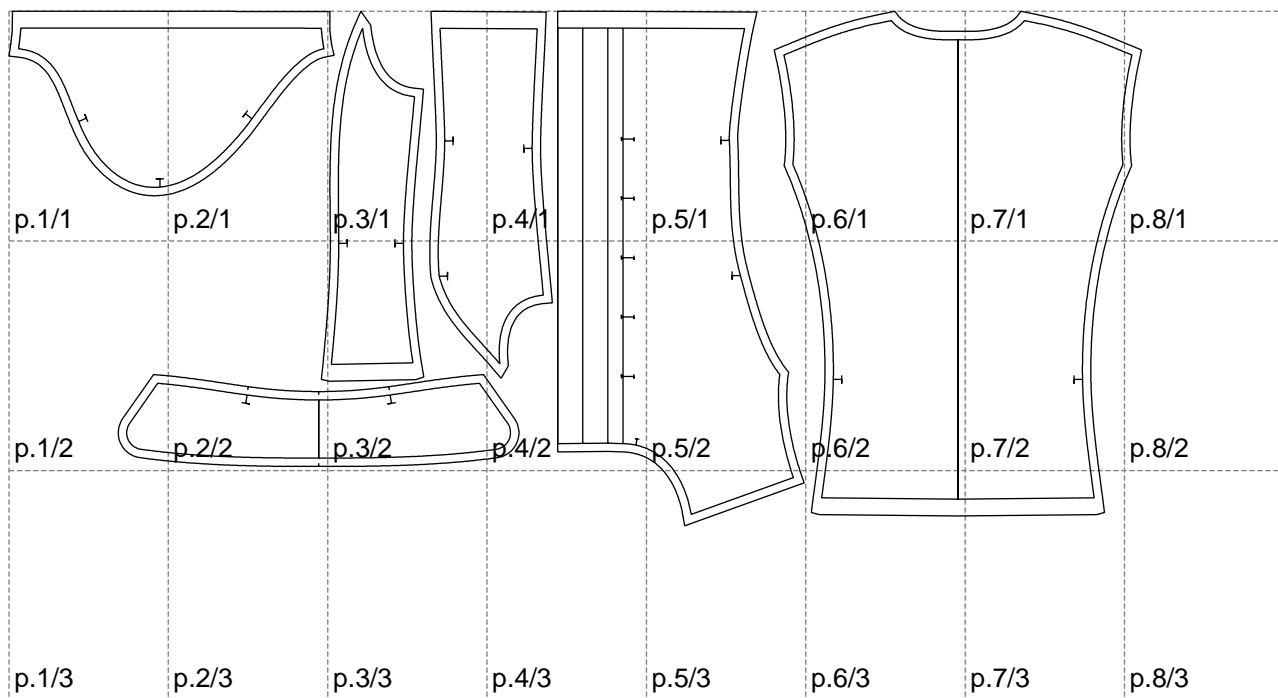

Not for print

Paper size: A4, size:1348.92 x612.54 mm

# Example

size:1468.84 x935.53 mm

Maneken =1 ver.0

rz\_1=170

rz\_16=92

rz\_17=78.8

rz\_18=71.8

rz\_19=100

rz\_20=98.1

---

. . . . .  
. . . . .  
. . . . .