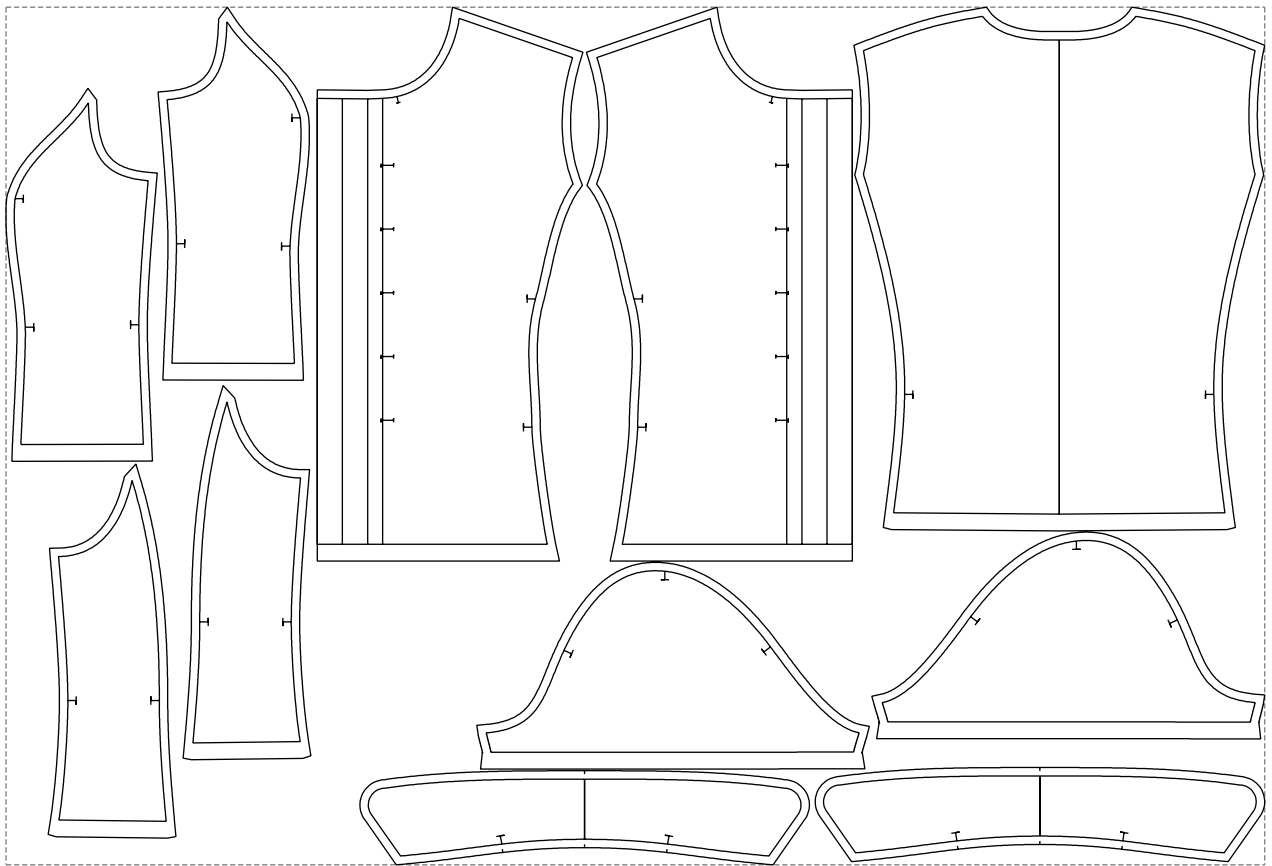

Not for print

Paper size: A4, size:1188.70 x736.69 mm

# Example

size:1499.00 x1021.40 mm

Maneken =1 ver.0

rz\_1=170

rz\_16=116

rz\_17=100

rz\_18=98.8

rz\_19=124