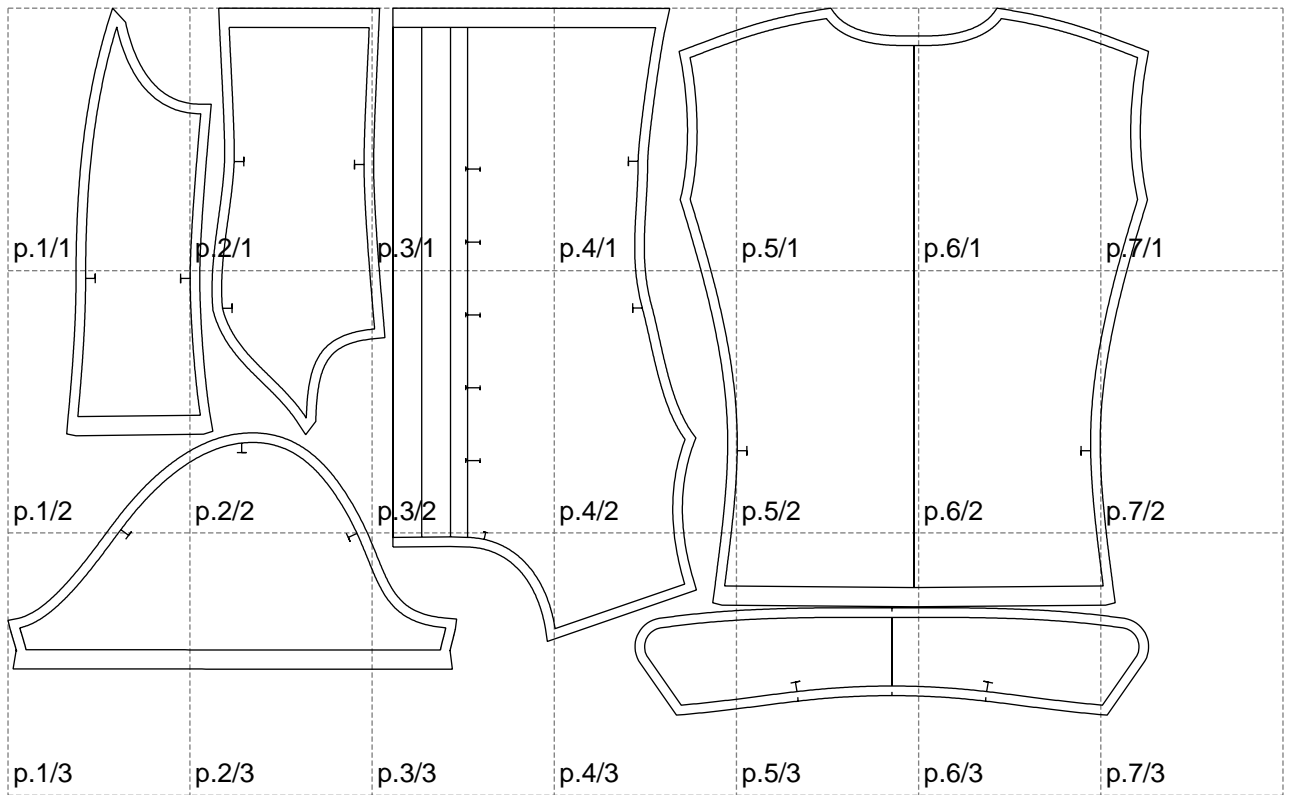

Not for print

Paper size: A4, size:1188.70 x736.69 mm

# Example

size:1499.00 x1021.40 mm

Maneken =1 ver.0

rz\_1=170

rz\_16=116

rz\_17=100

rz\_18=98.8

rz\_19=124

rz\_20=121

---

. . . . .  
. . . . .  
. . . . .