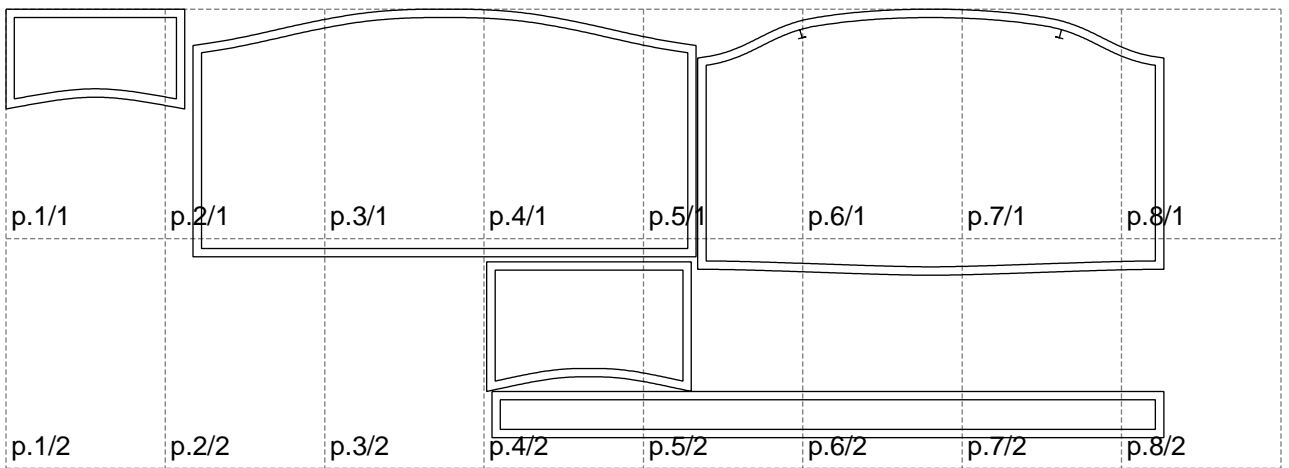

Not for print

Paper size: A4, size:1378.90 x510.24 mm

# Example

size:1478.78 x901.09 mm

Maneken =1 ver.0

rz\_1=170

rz\_16=96

rz\_17=82

rz\_18=76

rz\_19=104

rz\_20=101.8

---

. . . . .  
. . . . .  
. . . . .