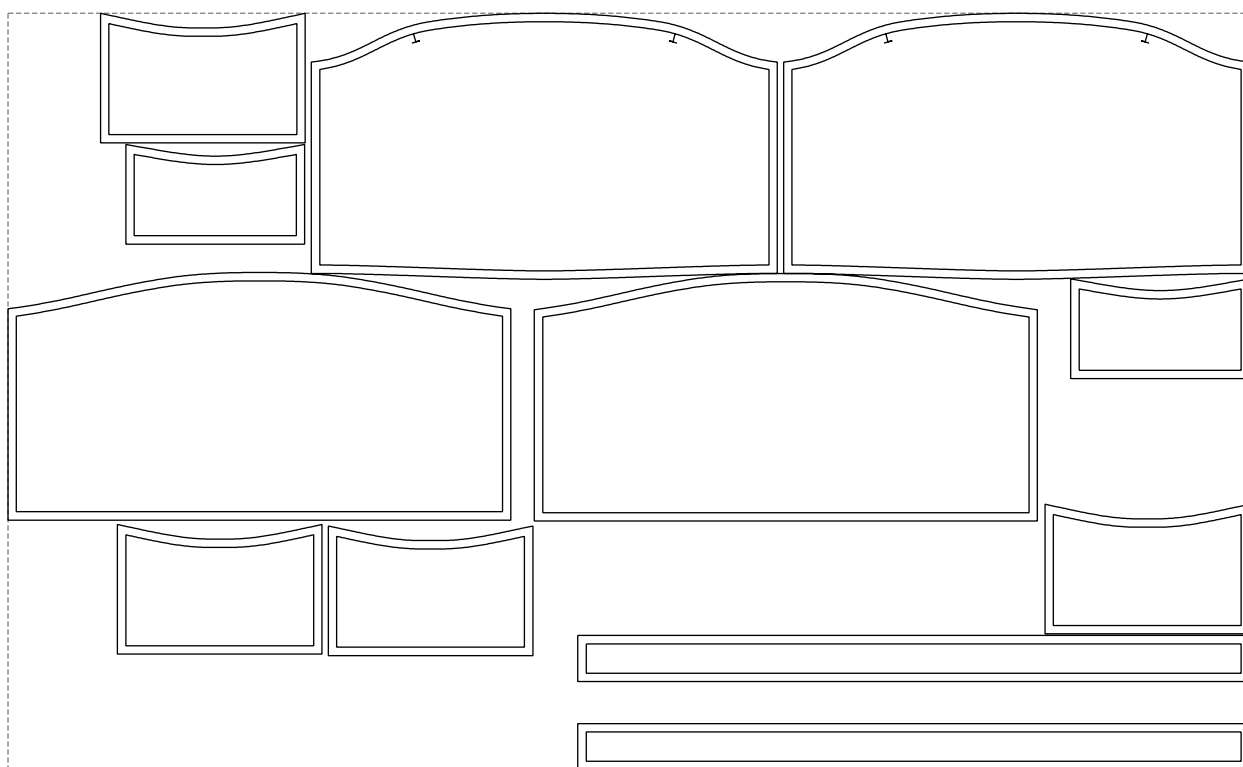

Not for print

Paper size: A4, size:1378.90 x510.24 mm

# Example

size:1478.78 x901.09 mm

Maneken =1 ver.0

rz\_1=170

rz\_16=96

rz\_17=82

rz\_18=76

rz\_19=104

rz\_20=101.8

---

. . . . .  
. . . . .  
. . . . .