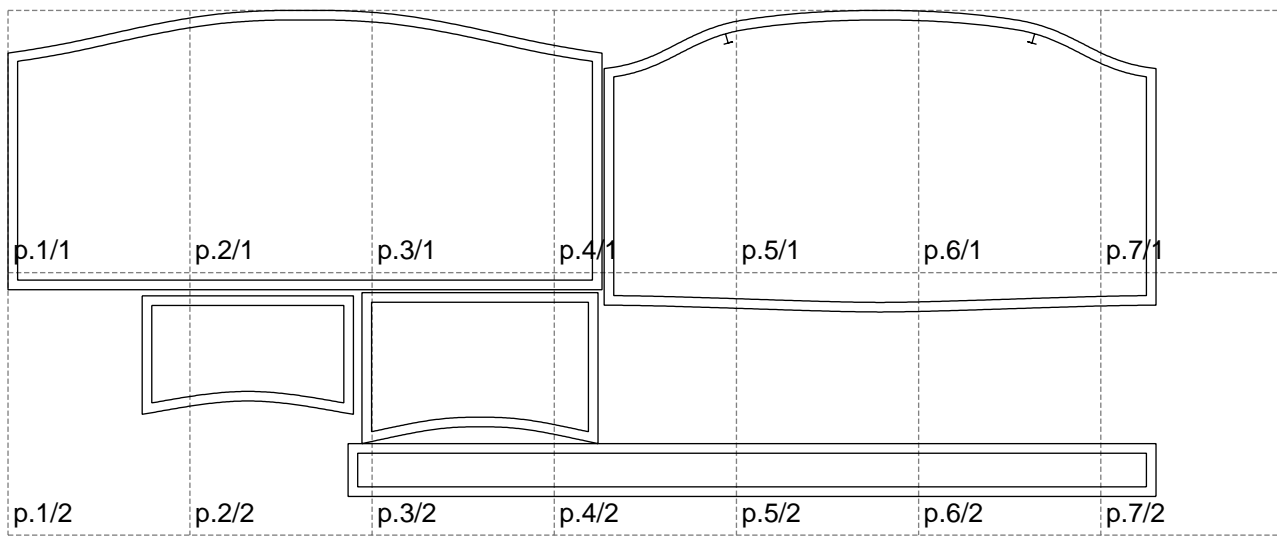

Not for print

Paper size: A4, size:1196.40 x506.39 mm

# Example

size:1488.89 x922.92 mm

Maneken =1 ver.0

rz\_1=170

rz\_16=100

rz\_17=85.4

rz\_18=80.2

rz\_19=108

rz\_20=105.4

---

. . . . .  
. . . . .  
. . . . .