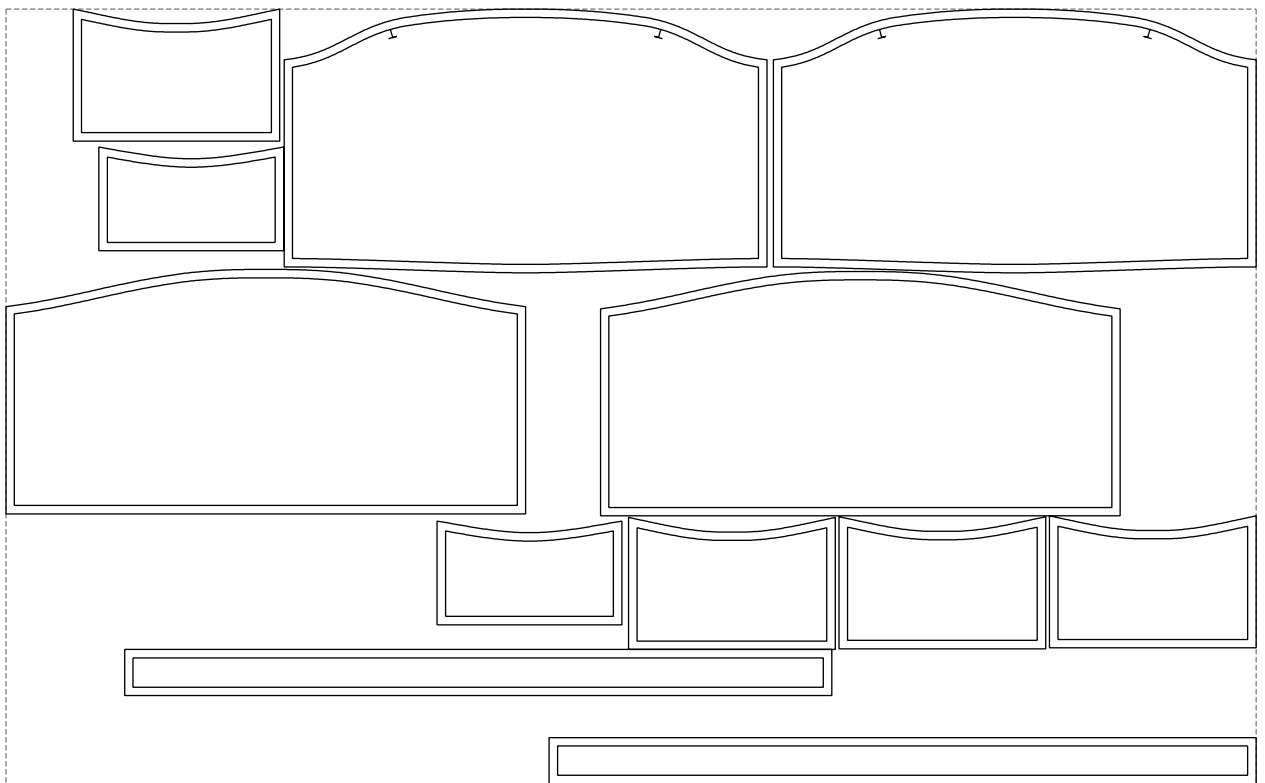

Not for print

Paper size: A4, size:1196.40 x506.39 mm

# Example

size:1488.89 x922.92 mm

Maneken =1 ver.0

rz\_1=170

rz\_16=100

rz\_17=85.4

rz\_18=80.2

rz\_19=108

rz\_20=105.4

---

. . . . .  
. . . . .  
. . . . .