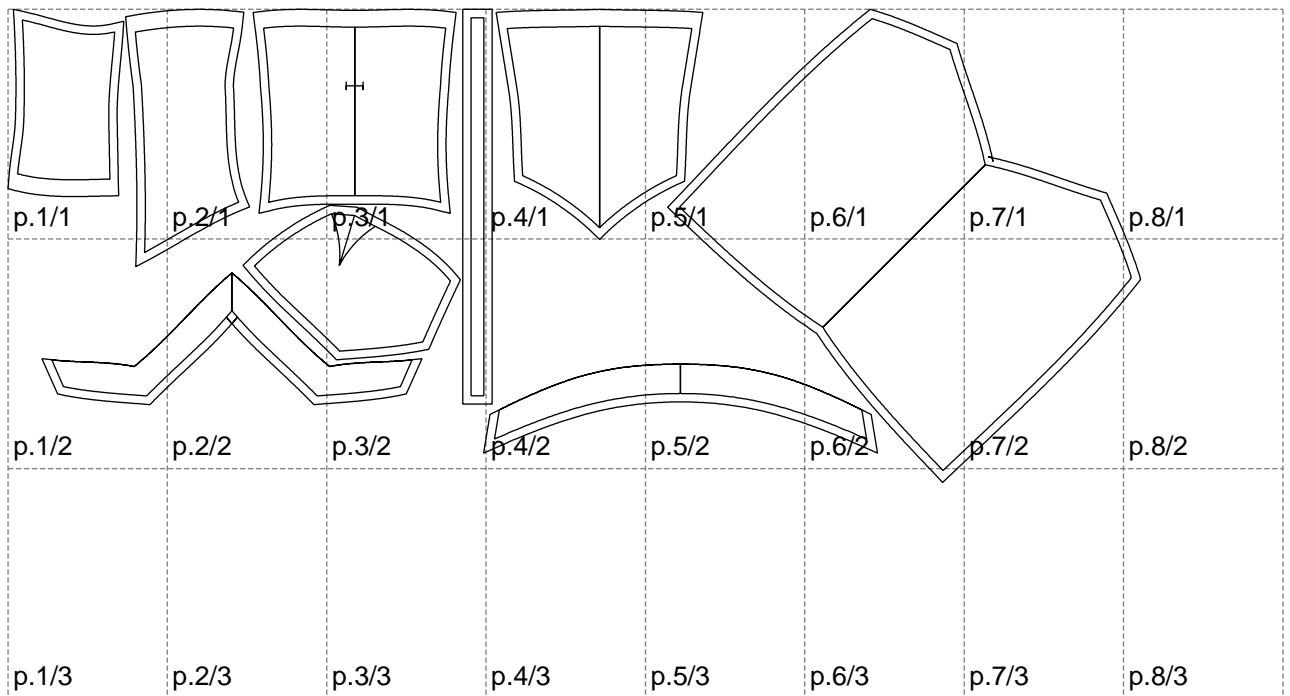

Not for print

Paper size: A4, size:1348.96 x563.26 mm

# Example

size:1377.84 x470.00 mm

Maneken =1 ver.0

rz\_1=170

rz\_16=92

rz\_17=78.8

rz\_18=71.8

rz\_19=100

rz\_20=98.1

---

. . . . .  
. . . . .  
. . . . .