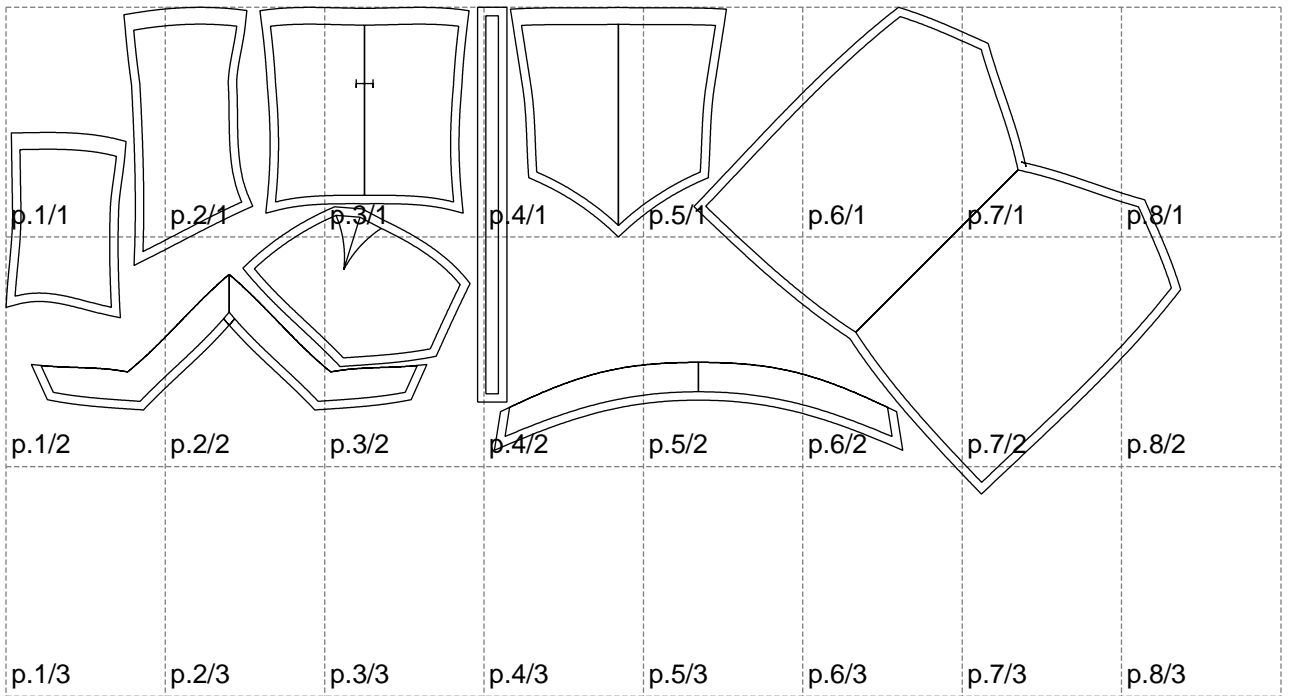

Not for print

Paper size: A4, size:1399.00 x579.73 mm

# Example

size:1478.87 x538.12 mm

Maneken =1 ver.0

rz\_1=170

rz\_16=96

rz\_17=82

rz\_18=76

rz\_19=104

rz\_20=101.8

---

. . . . .  
. . . . .  
. . . . .