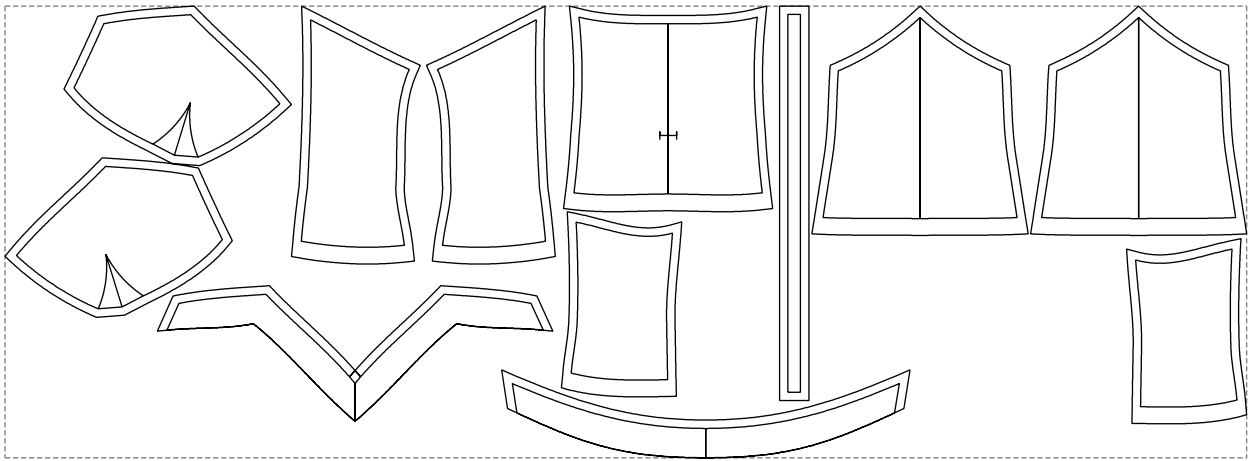

# Example

size:1478.87 x538.12 mm

Maneken =1 ver.0

rz\_1=170

rz\_16=96

rz\_17=82

rz\_18=76

rz\_19=104