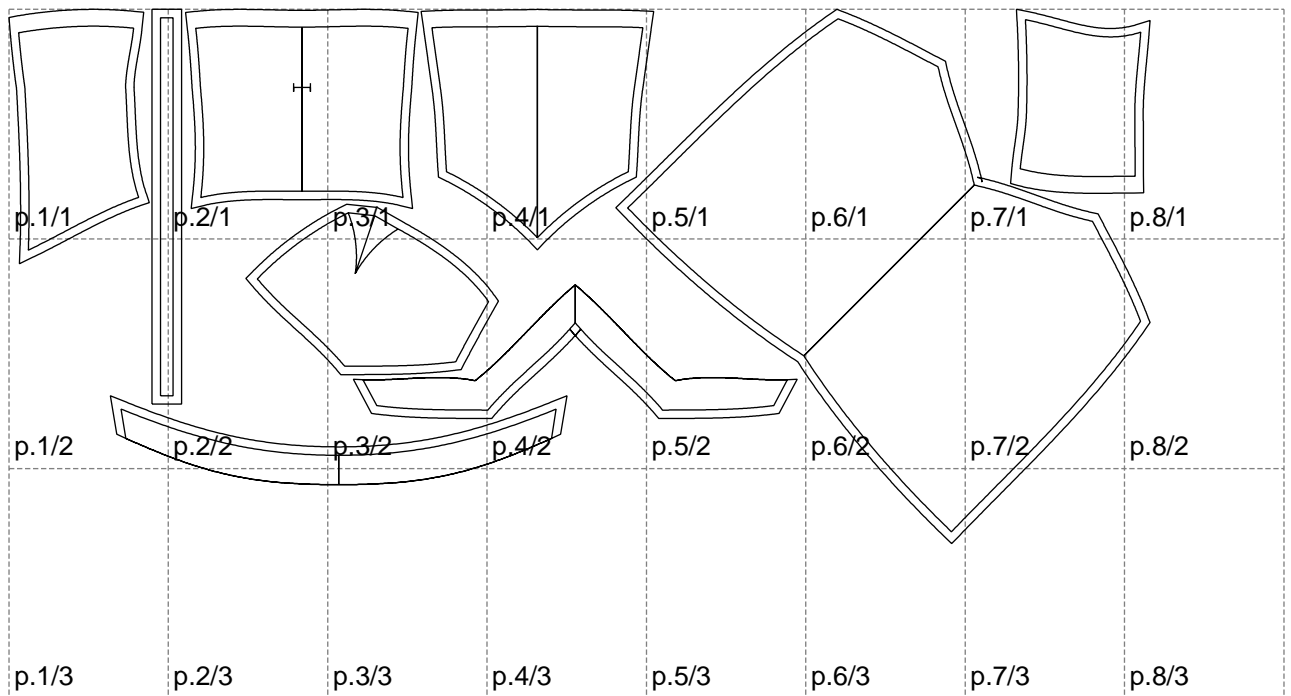

Not for print

Paper size: A4, size:1358.94 x636.17 mm

# Example

size:1499.00 x573.70 mm

Maneken =1 ver.0

rz\_1=170

rz\_16=108

rz\_17=92.5

rz\_18=89.2

rz\_19=116

rz\_20=113

---

. . . . .  
. . . . .  
. . . . .