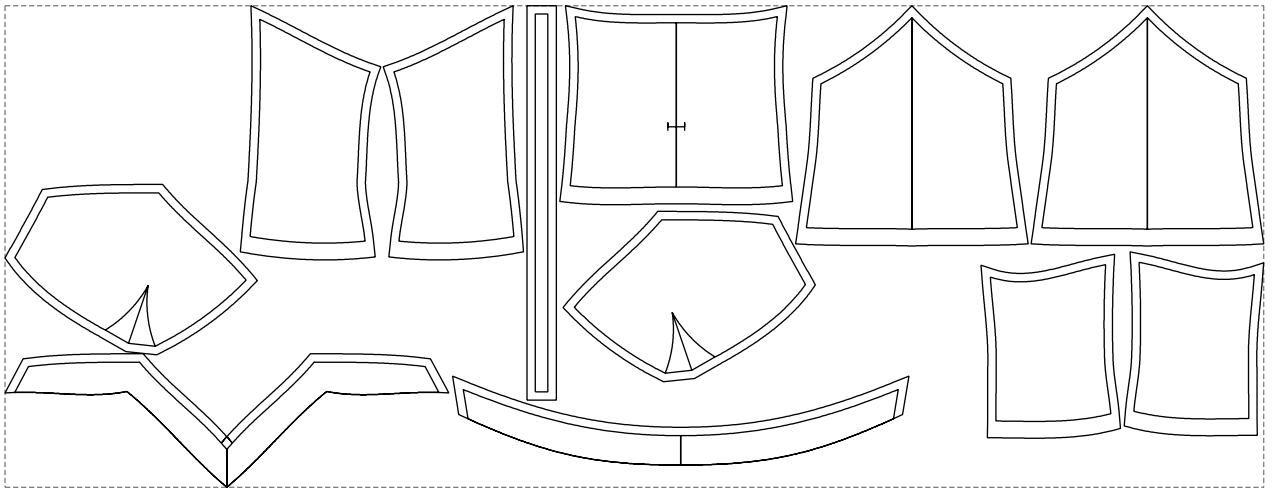

Not for print

Paper size: A4, size:1358.94 x636.17 mm

# Example

size:1499.00 x573.70 mm

Maneken =1 ver.0

rz\_1=170

rz\_16=108

rz\_17=92.5

rz\_18=89.2

rz\_19=116