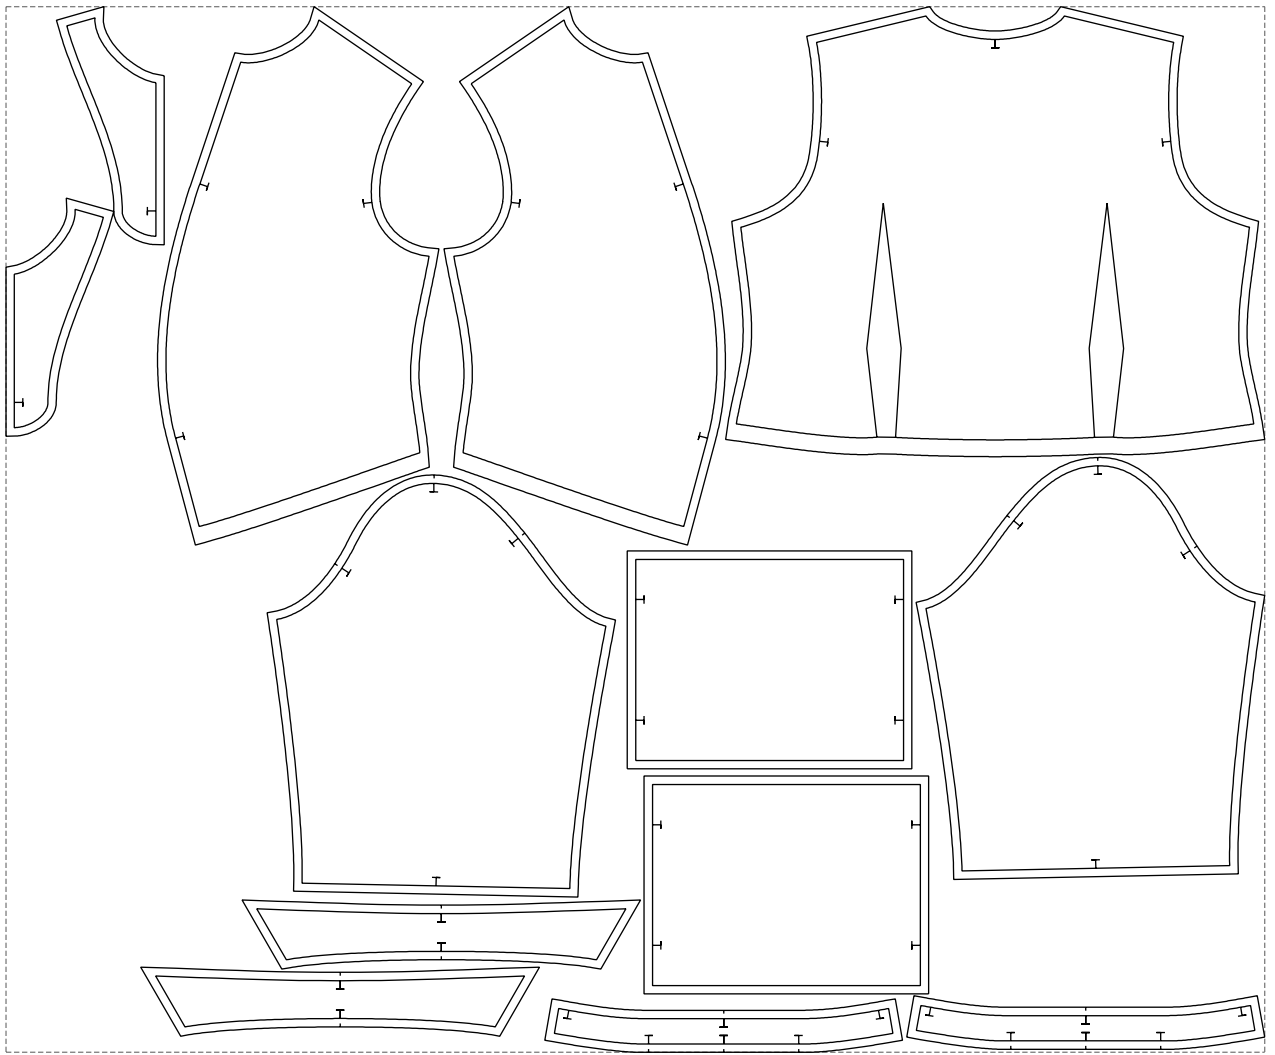

Not for print

Paper size: A4, size:1399.00 x768.58 mm

# Example

size:1499.00 x1245.63 mm

Maneken =1 ver.0

rz\_1=170

rz\_16=104

rz\_17=88.9

rz\_18=84.4

rz\_19=112

rz\_20=109.3

---

. . . . .  
. . . . .  
. . . . .