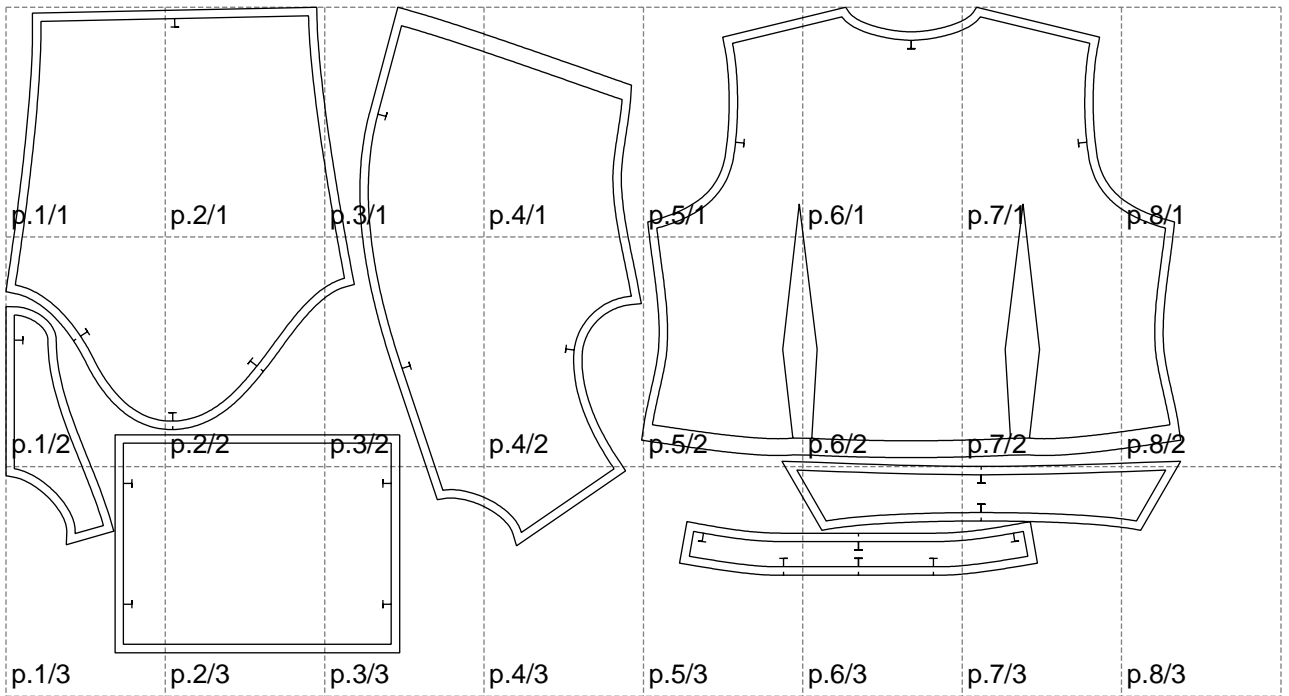

Not for print

Paper size: A4, size:1399.00 x768.58 mm

# Example

size:1499.00 x1245.63 mm

Maneken =1 ver.0

rz\_1=170

rz\_16=104

rz\_17=88.9

rz\_18=84.4

rz\_19=112

rz\_20=109.3

---

. . . . .  
. . . . .  
. . . . .