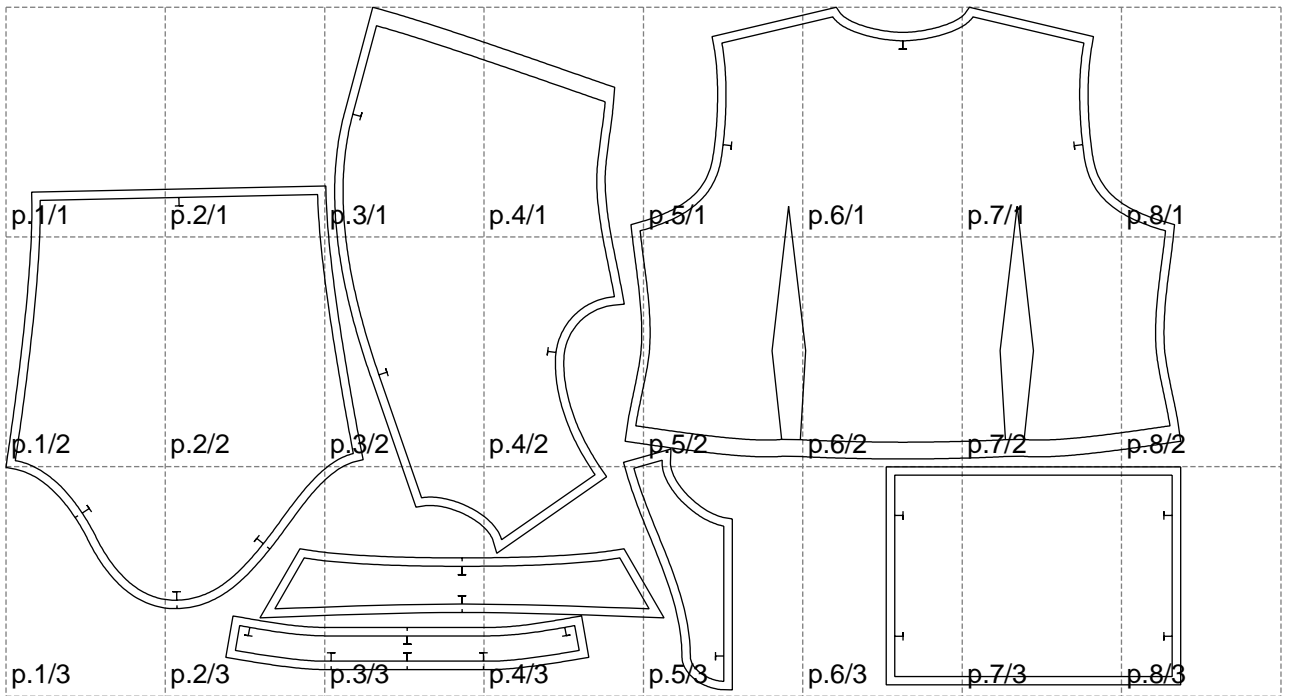

Not for print

Paper size: A4, size:1399.00 x812.69 mm

# Example

size:1499.00 x1253.10 mm

Maneken =1 ver.0

rz\_1=170

rz\_16=108

rz\_17=92.5

rz\_18=89.2

rz\_19=116

rz\_20=113

---

. . . . .  
. . . . .  
. . . . .