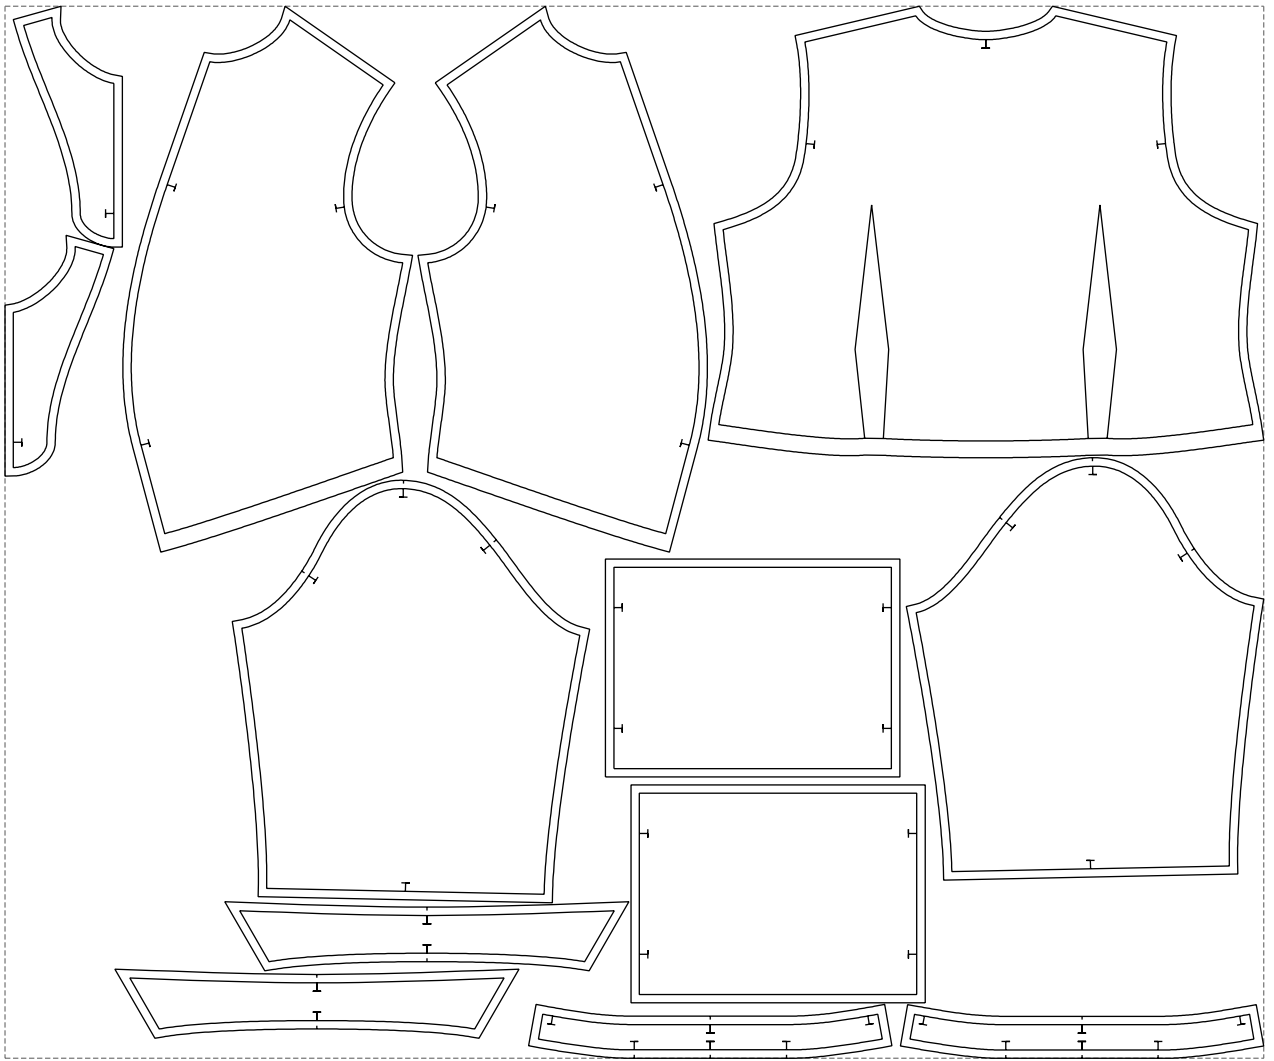

Not for print

Paper size: A4, size:1399.00 x812.69 mm

# Example

size:1499.00 x1253.10 mm

Maneken =1 ver.0

rz\_1=170

rz\_16=108

rz\_17=92.5

rz\_18=89.2

rz\_19=116