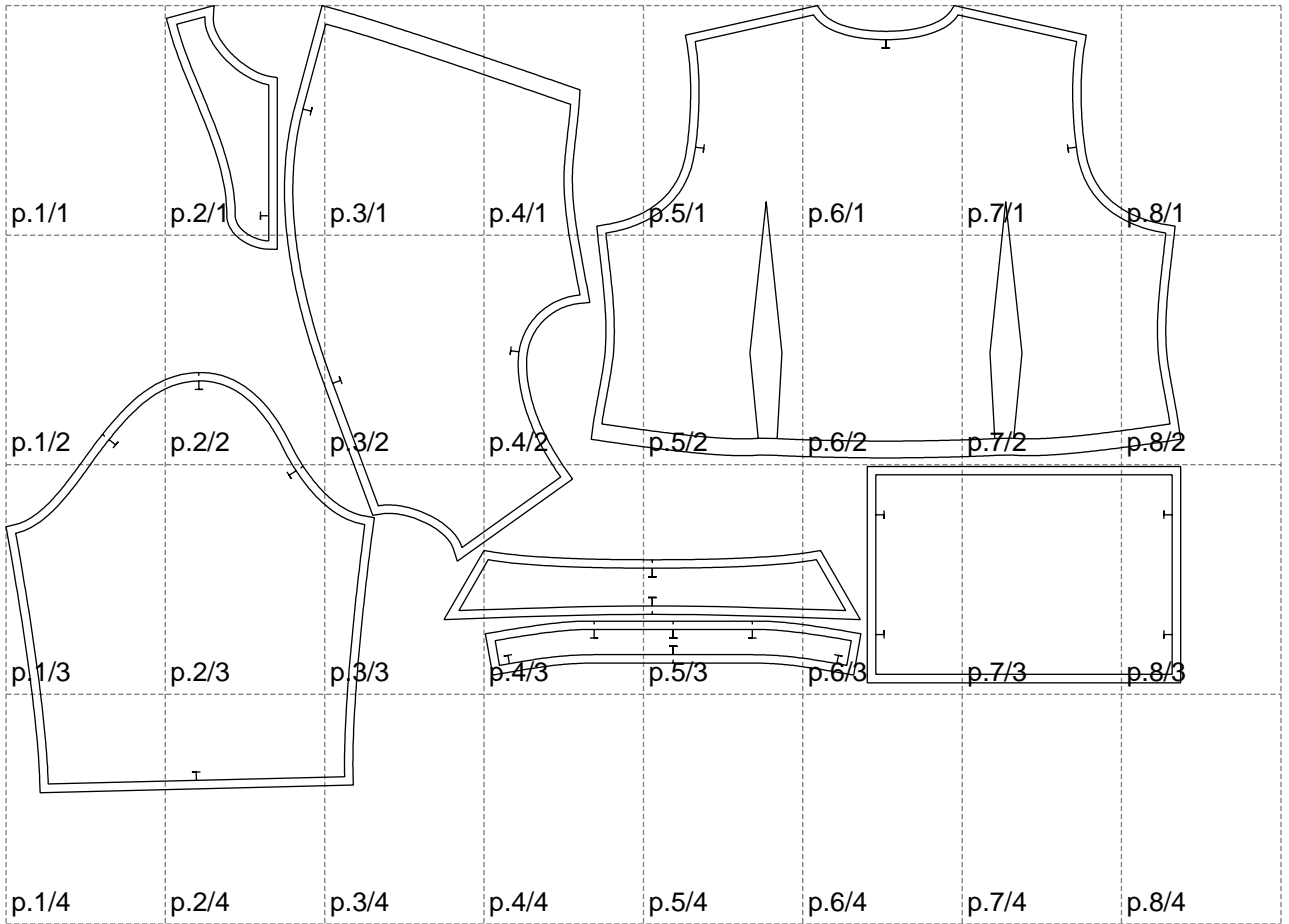

Not for print

Paper size: A4, size:1399.00 x937.26 mm

# Example

size:1499.00 x1293.53 mm

Maneken =1 ver.0

rz\_1=170

rz\_16=116

rz\_17=100

rz\_18=98.8

rz\_19=124

rz\_20=121

---

. . . . .  
. . . . .  
. . . . .