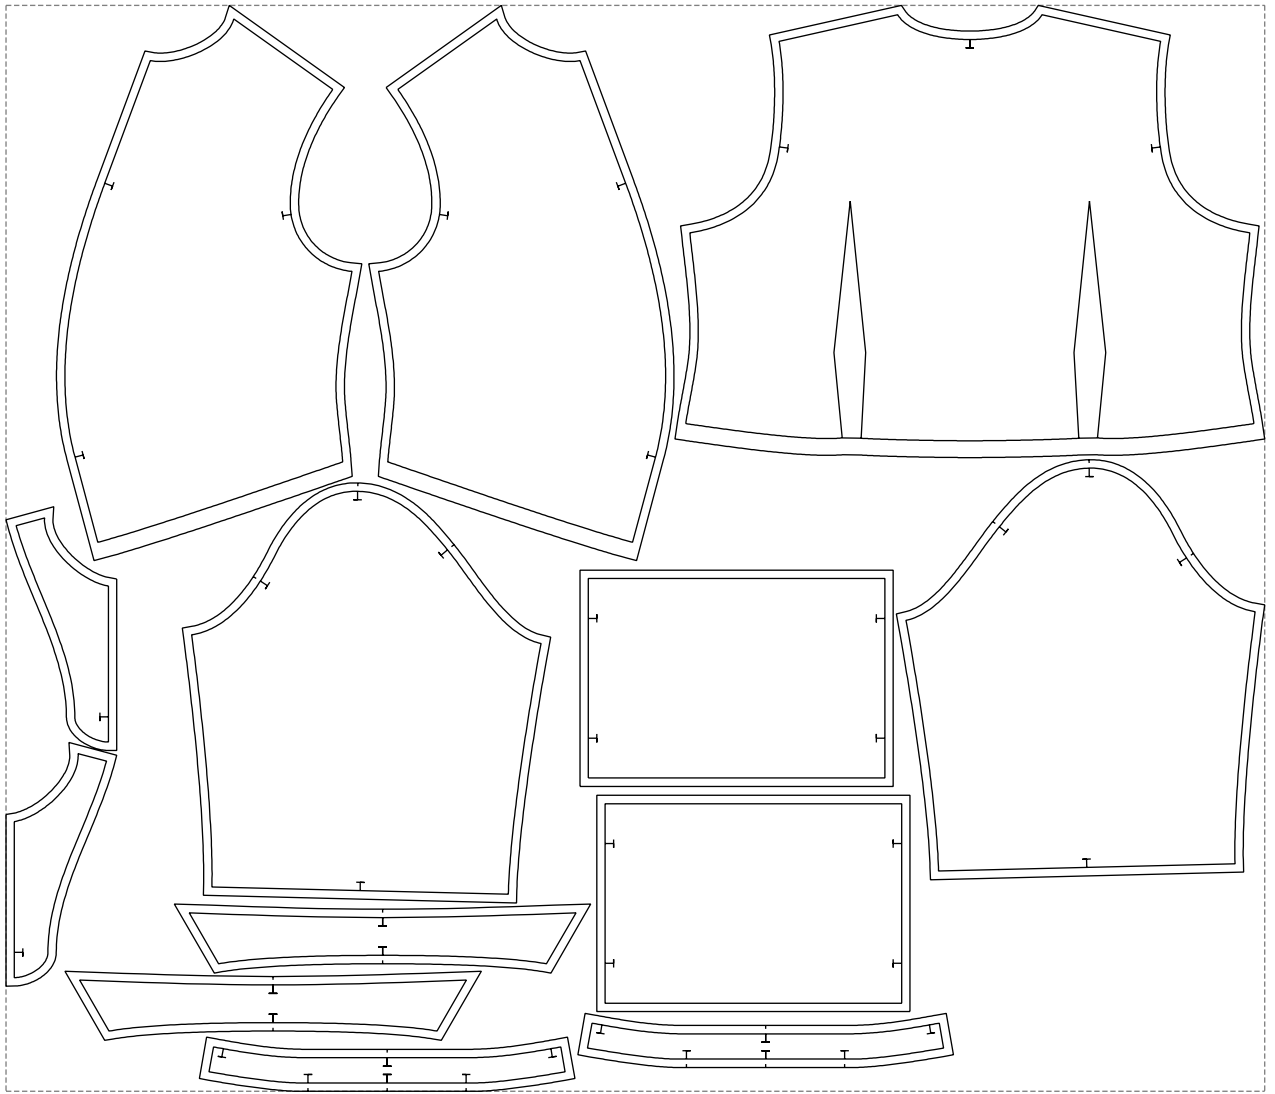

Not for print

Paper size: A4, size:1399.00 x937.26 mm

# Example

size:1499.00 x1293.53 mm

Maneken =1 ver.0

rz\_1=170

rz\_16=116

rz\_17=100

rz\_18=98.8

rz\_19=124