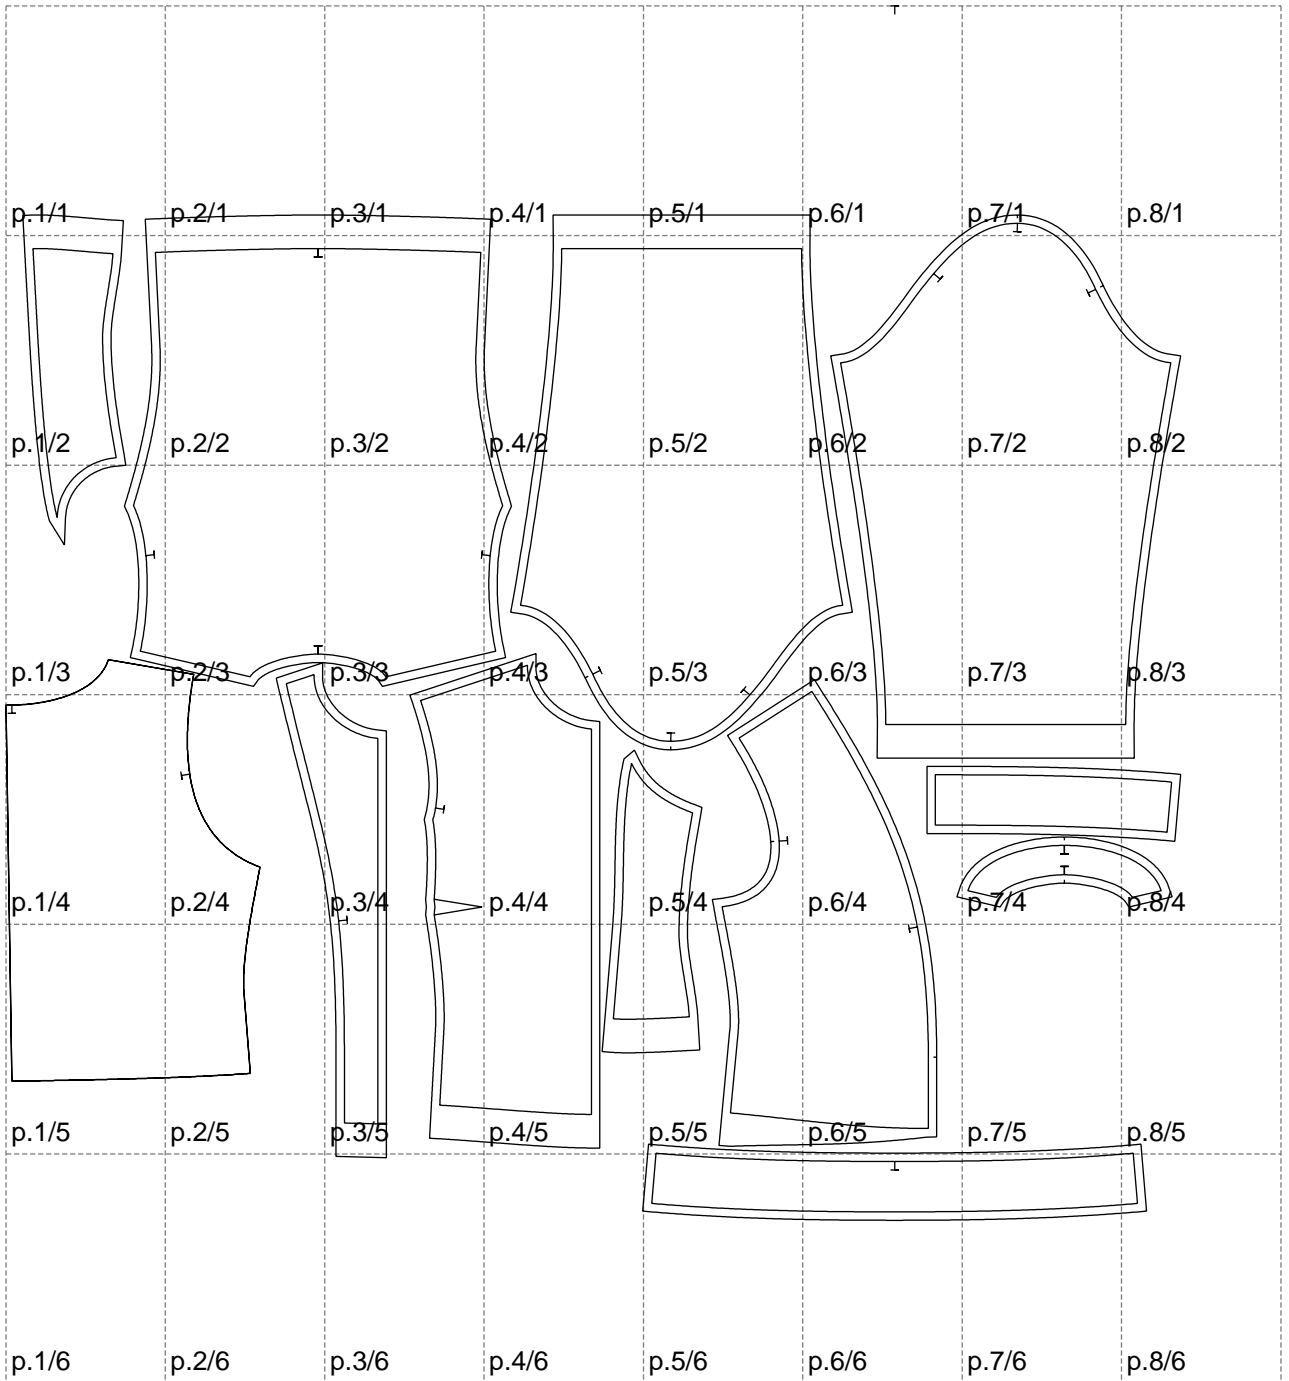

Not for print

Paper size: A4, size:1399.00 x1446.00 mm

# Example

size:1488.98 x1546.88 mm

Maneken =1 ver.0

rz\_1=170

rz\_16=100

rz\_17=85.4

rz\_18=80.2

rz\_19=108

rz\_20=105.4

---

. . . . .  
. . . . .  
. . . . .