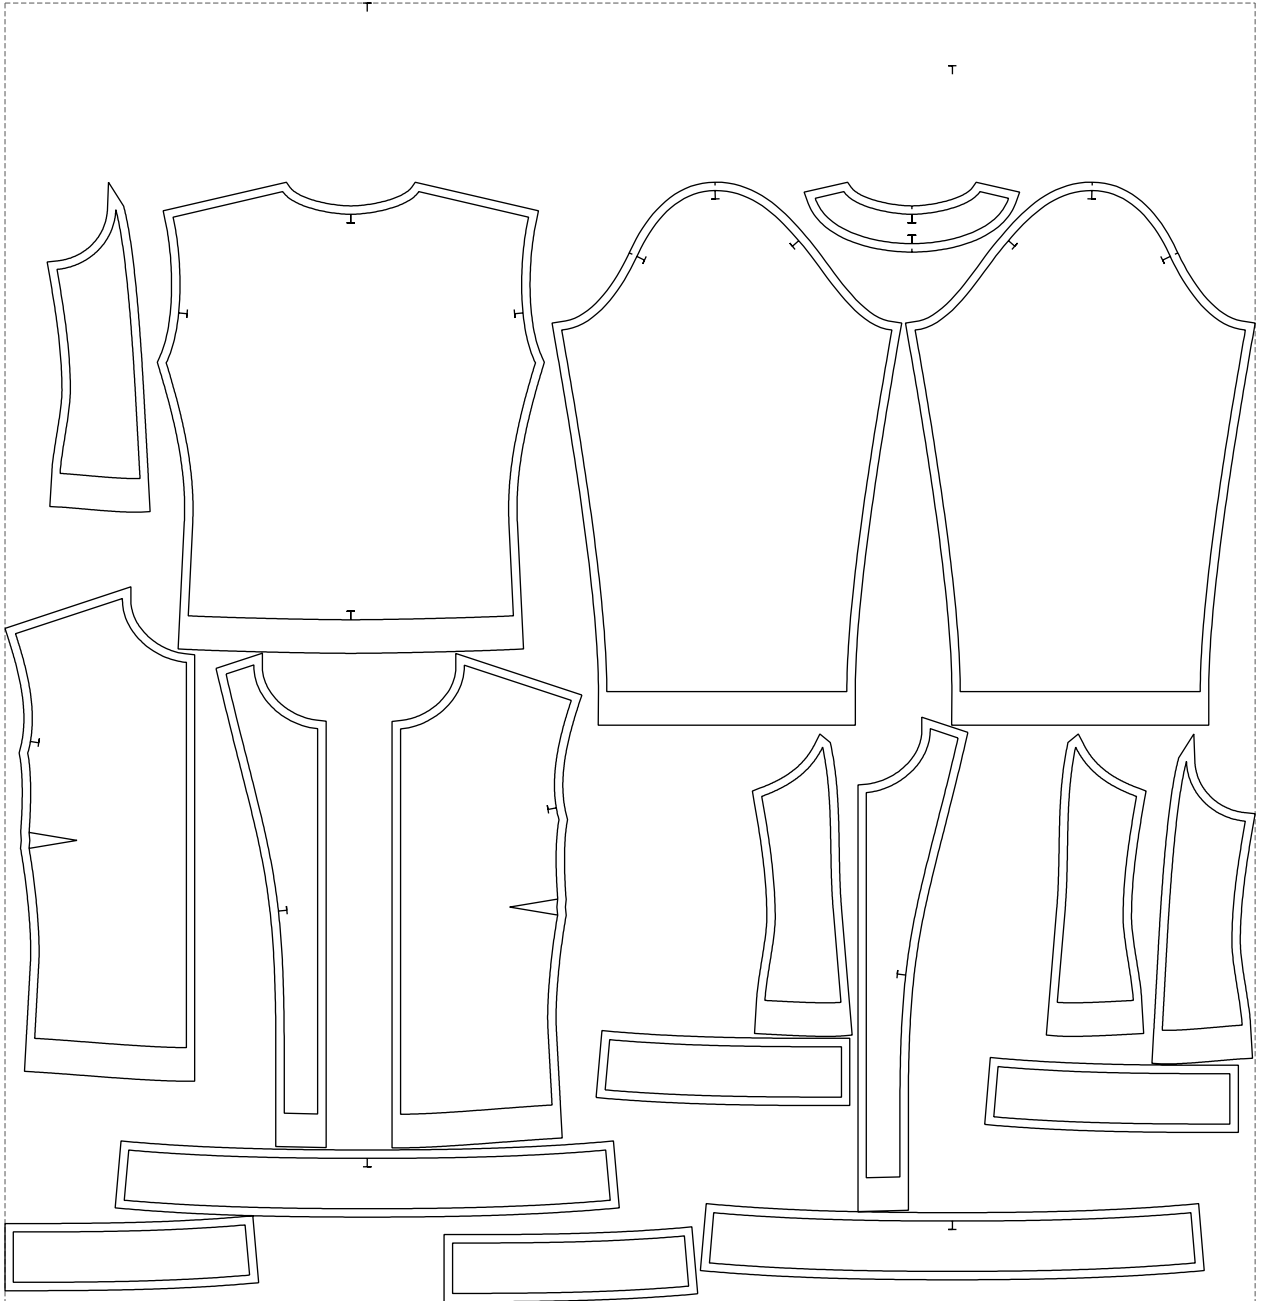

Not for print

Paper size: A4, size:1399.00 x1446.00 mm

# Example

size:1488.98 x1546.88 mm

Maneken =1 ver.0

rz\_1=170

rz\_16=100

rz\_17=85.4

rz\_18=80.2

rz\_19=108

rz\_20=105.4

---

. . . . .  
. . . . .  
. . . . .