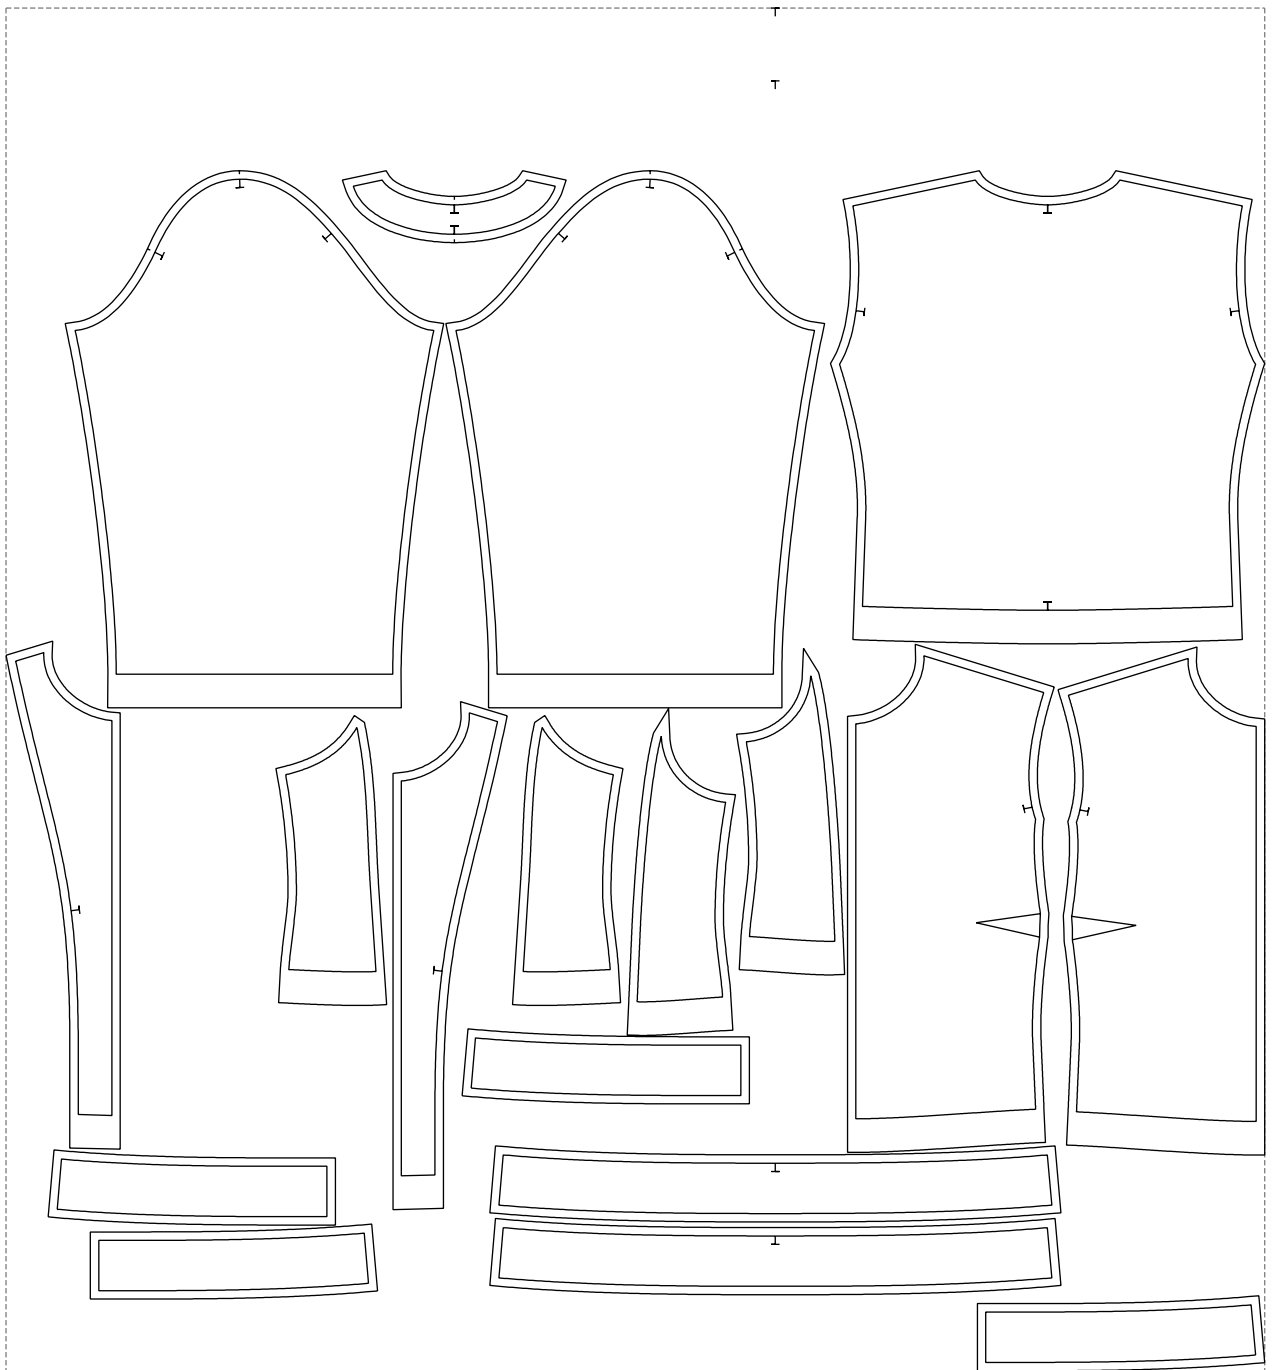

Not for print

Paper size: A4, size:1399.00 x1551.59 mm

# Example

size:1499.00 x1623.31 mm

Maneken =1 ver.0

rz\_1=170

rz\_16=116

rz\_17=100

rz\_18=98.8

rz\_19=124