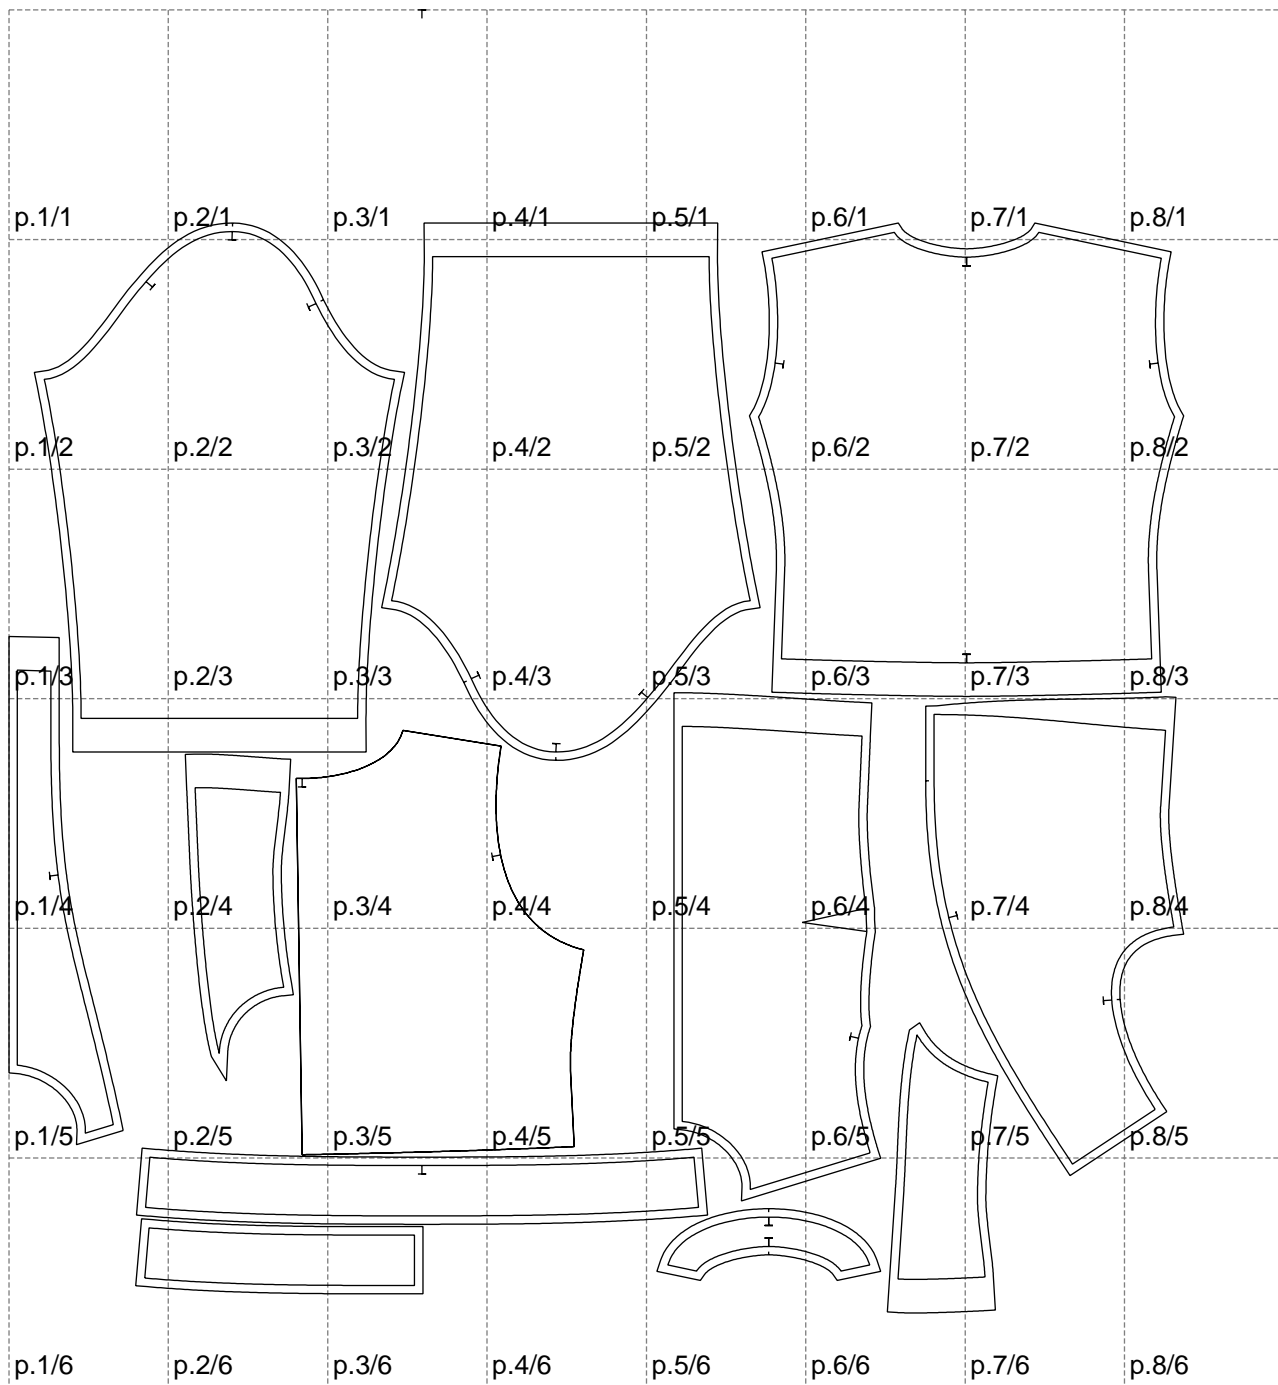

Not for print

Paper size: A4, size:1399.00 x1551.59 mm

# Example

size:1499.00 x1623.31 mm

Maneken =1 ver.0

rz\_1=170

rz\_16=116

rz\_17=100

rz\_18=98.8

rz\_19=124

rz\_20=121

---

. . . . .  
. . . . .  
. . . . .