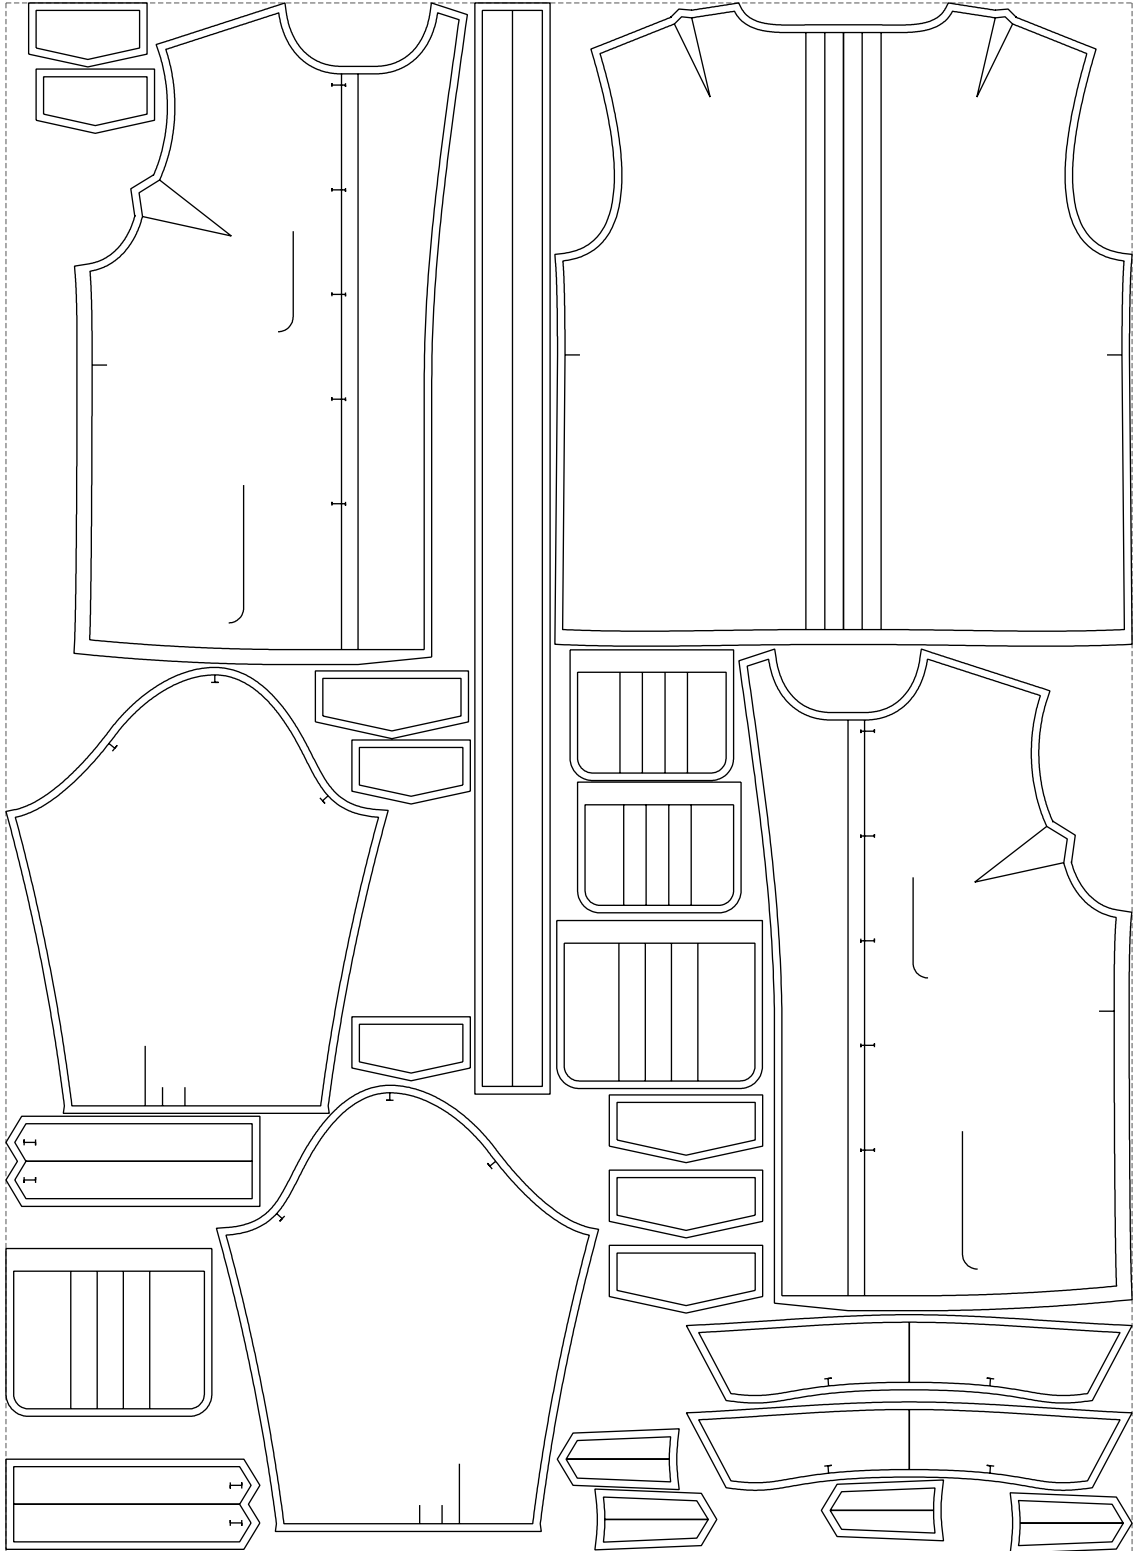

Not for print

Paper size: A4, size:1399.00 x1741.25 mm

# Example

size:1499.00 x2064.34 mm

Maneken =1 ver.0

rz\_1=170

rz\_16=116

rz\_17=100

rz\_18=98.8

rz\_19=124