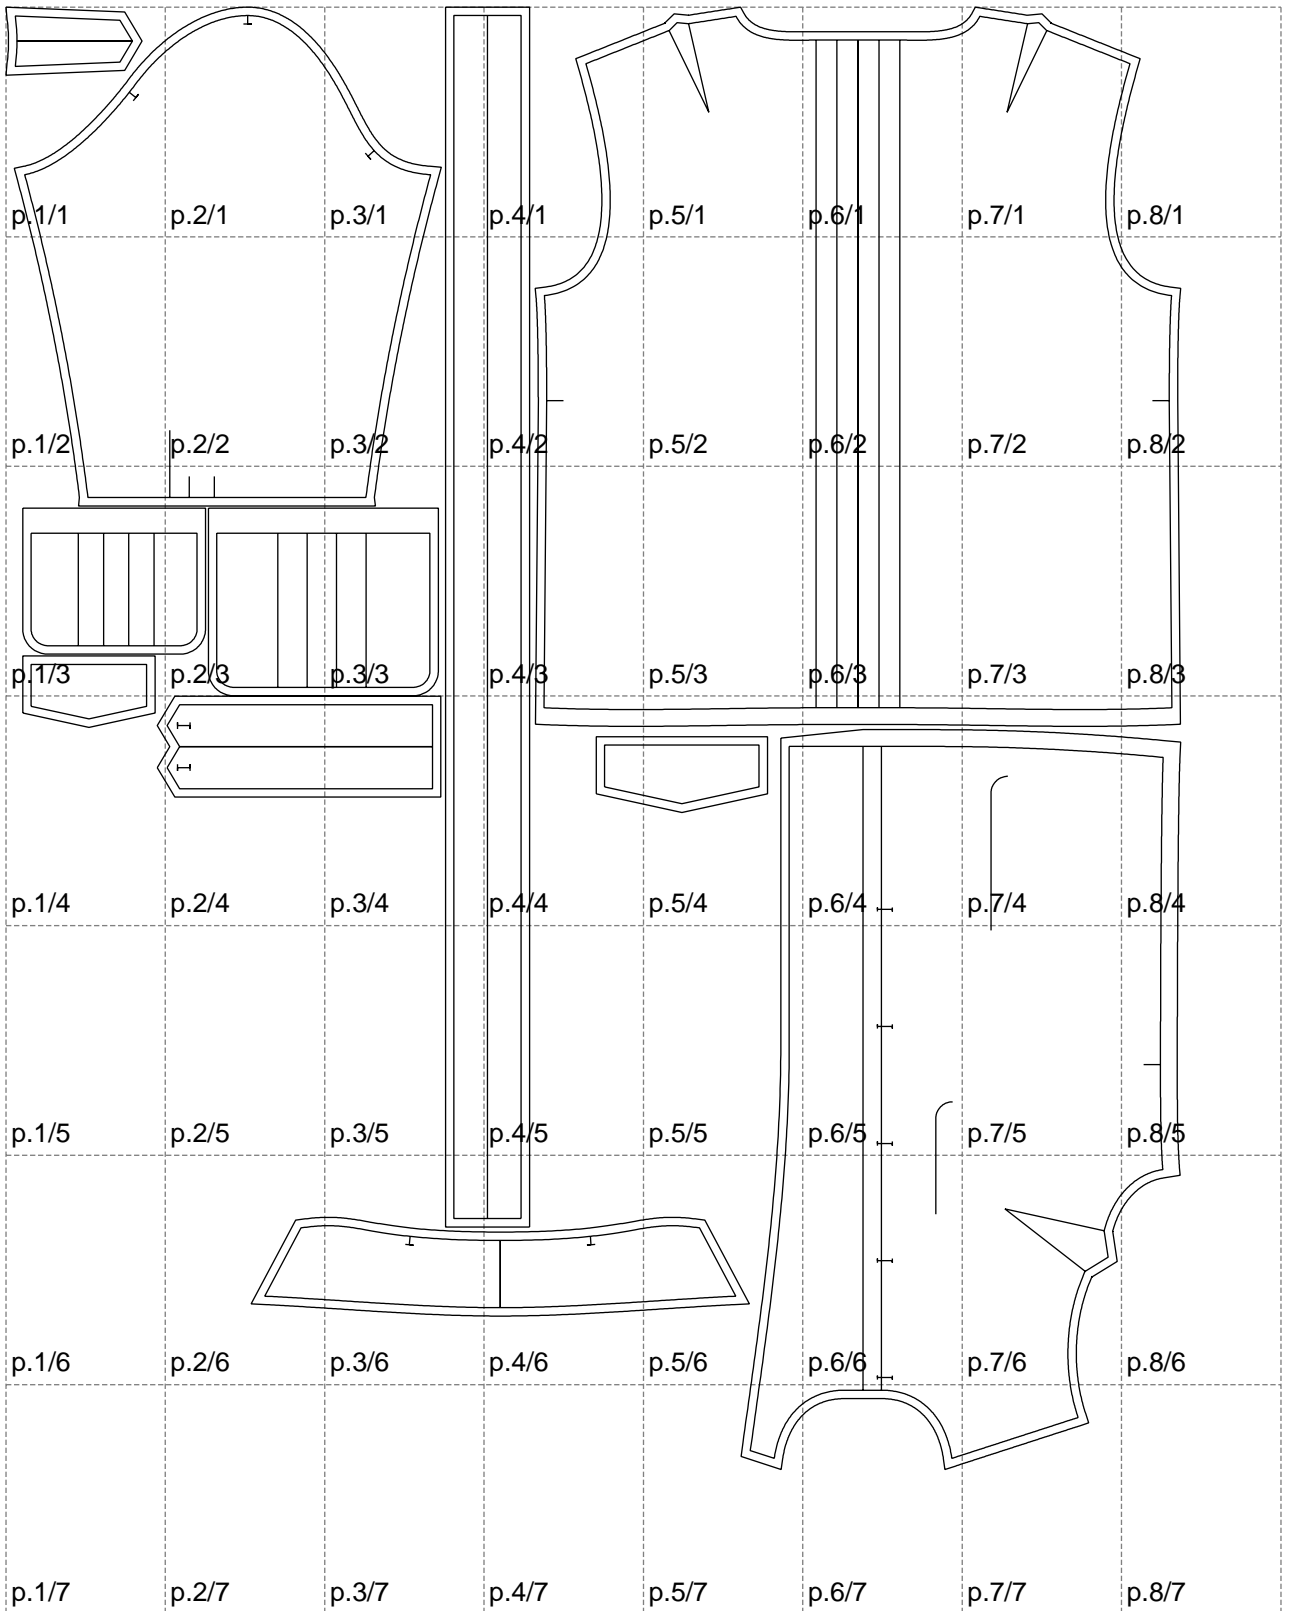

Not for print

Paper size: A4, size:1399.00 x1741.25 mm

# Example

size:1499.00 x2064.34 mm

Maneken =1 ver.0

rz\_1=170

rz\_16=116

rz\_17=100

rz\_18=98.8

rz\_19=124

rz\_20=121

---

. . . . .  
. . . . .  
. . . . .