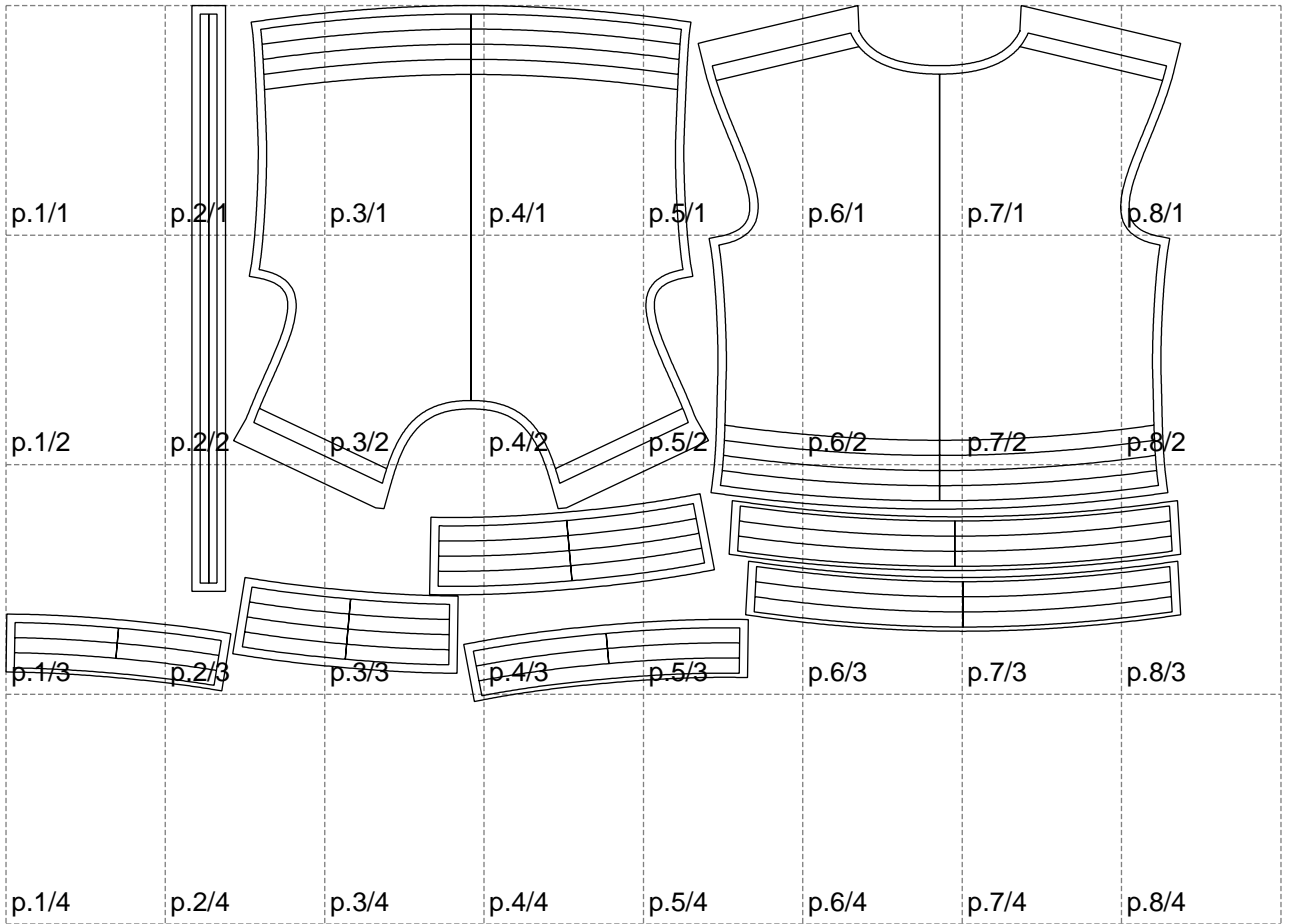

Not for print

Paper size: A4, size:1399.00 x828.63 mm

# Example

size:1468.74 x804.53 mm

Maneken =1 ver.0

rz\_1=170

rz\_16=92

rz\_17=78.8

rz\_18=71.8

rz\_19=100

rz\_20=98.1

---

. . . . .  
. . . . .  
. . . . .