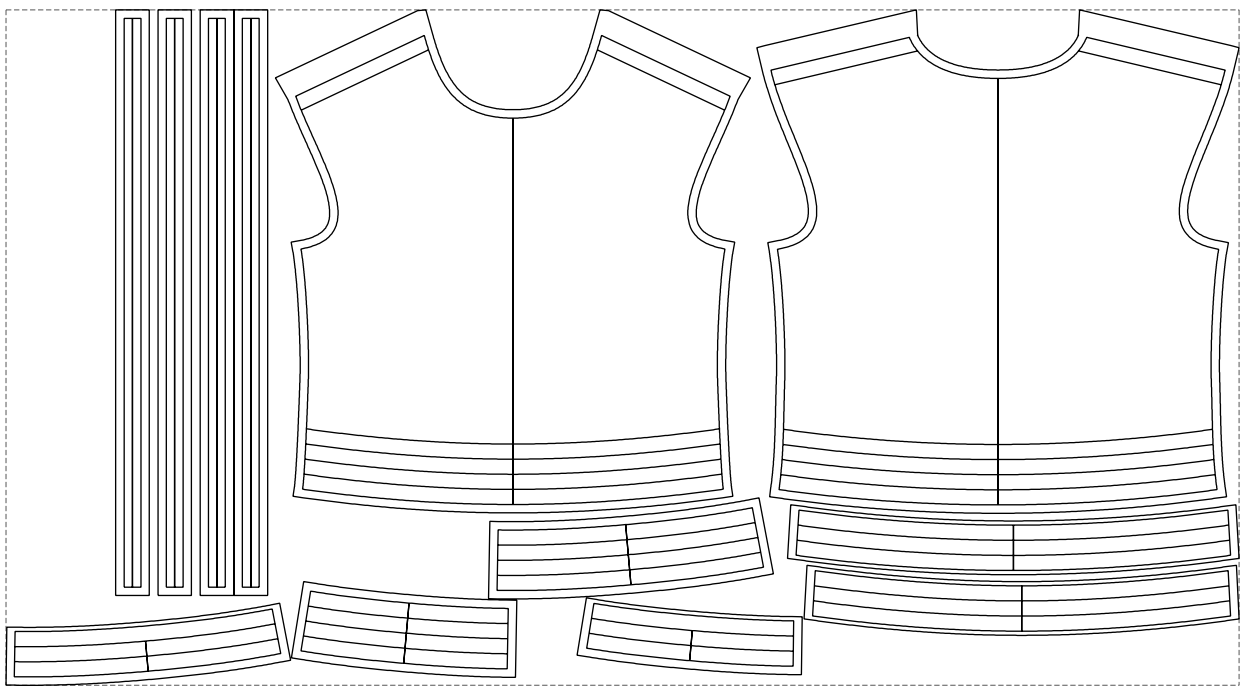

# Example

size:1468.74 x804.53 mm

Maneken =1 ver.0

rz\_1=170

rz\_16=92

rz\_17=78.8

rz\_18=71.8

rz\_19=100