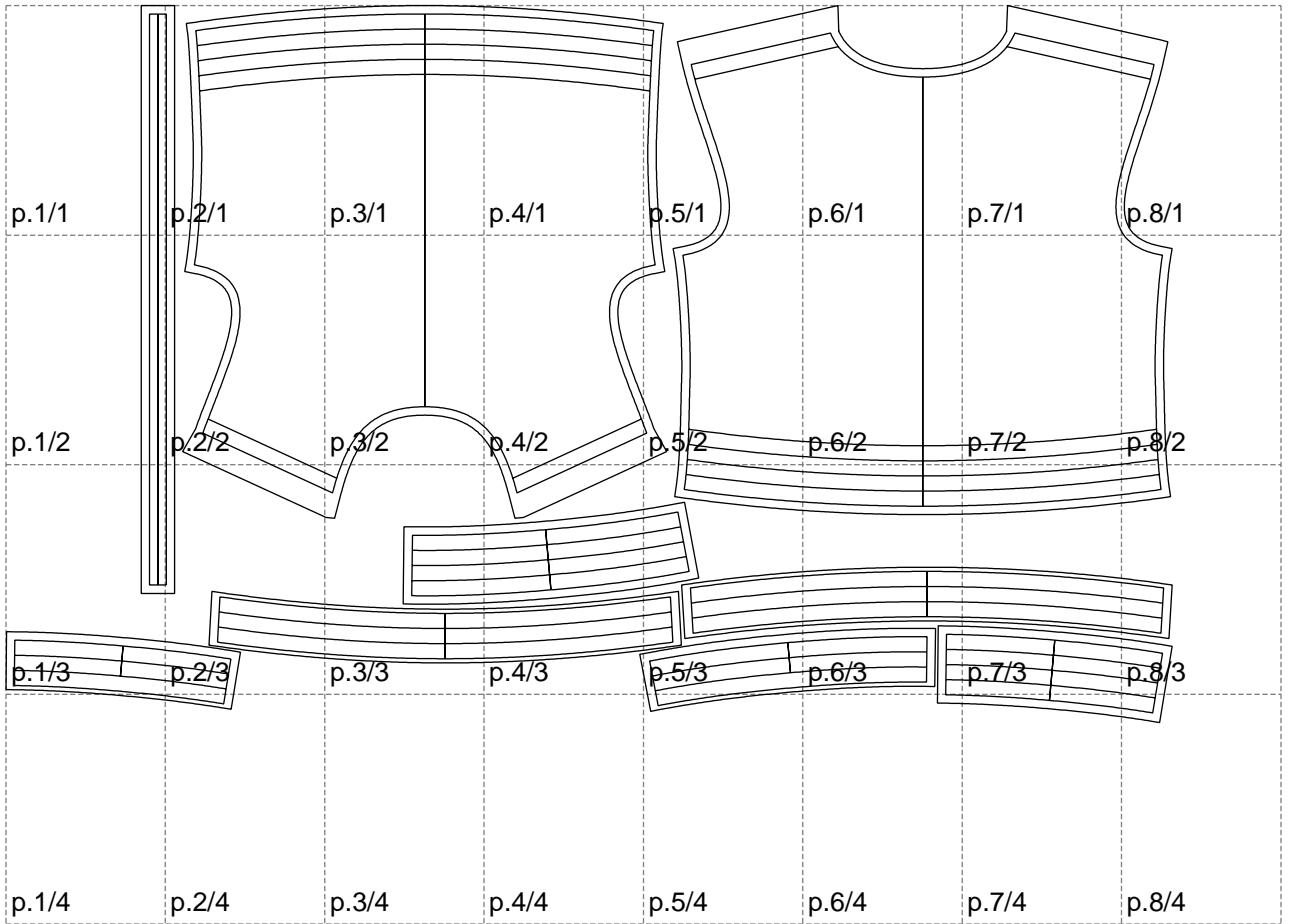

Not for print

Paper size: A4, size:1388.91 x853.80 mm

# Example

size:1478.86 x850.05 mm

Maneken =1 ver.0

rz\_1=170

rz\_16=100

rz\_17=85.4

rz\_18=80.2

rz\_19=108

rz\_20=105.4

---

. . . . .  
. . . . .  
. . . . .