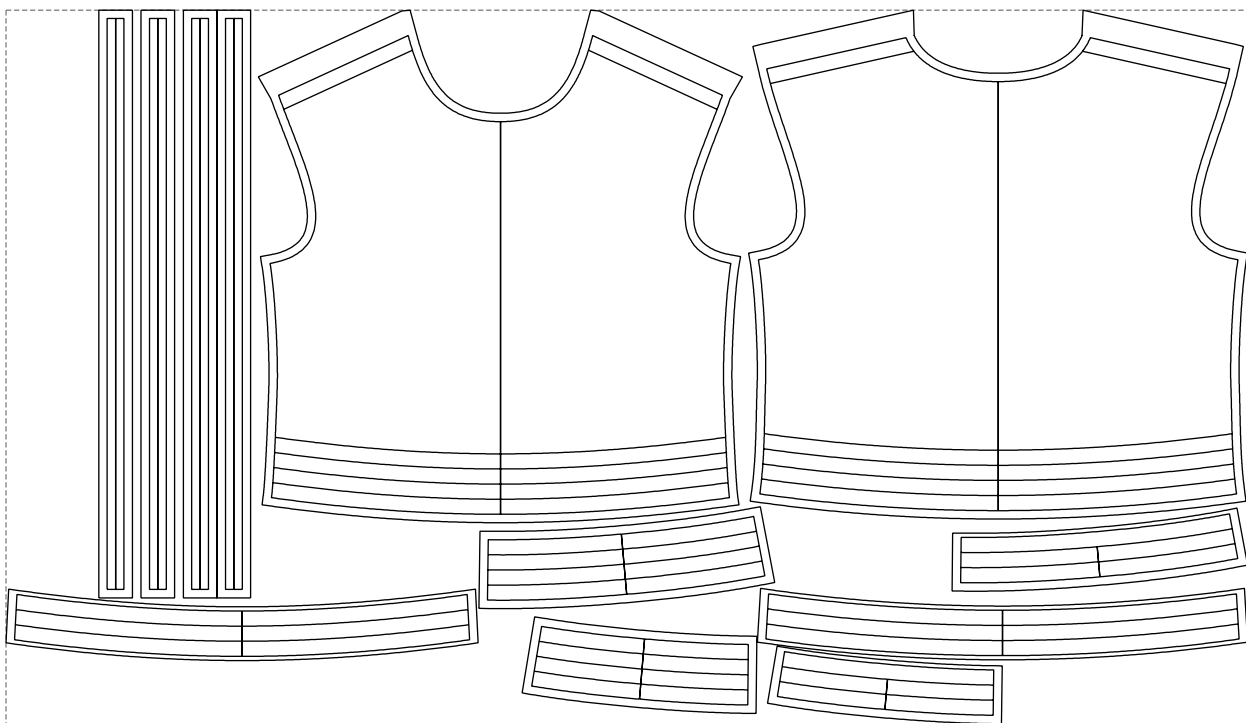

# Example

size:1478.86 x850.05 mm

Maneken =1 ver.0

rz\_1=170

rz\_16=100

rz\_17=85.4

rz\_18=80.2

rz\_19=108

rz\_20=105.4

---

. . . . .  
. . . . .  
. . . . .