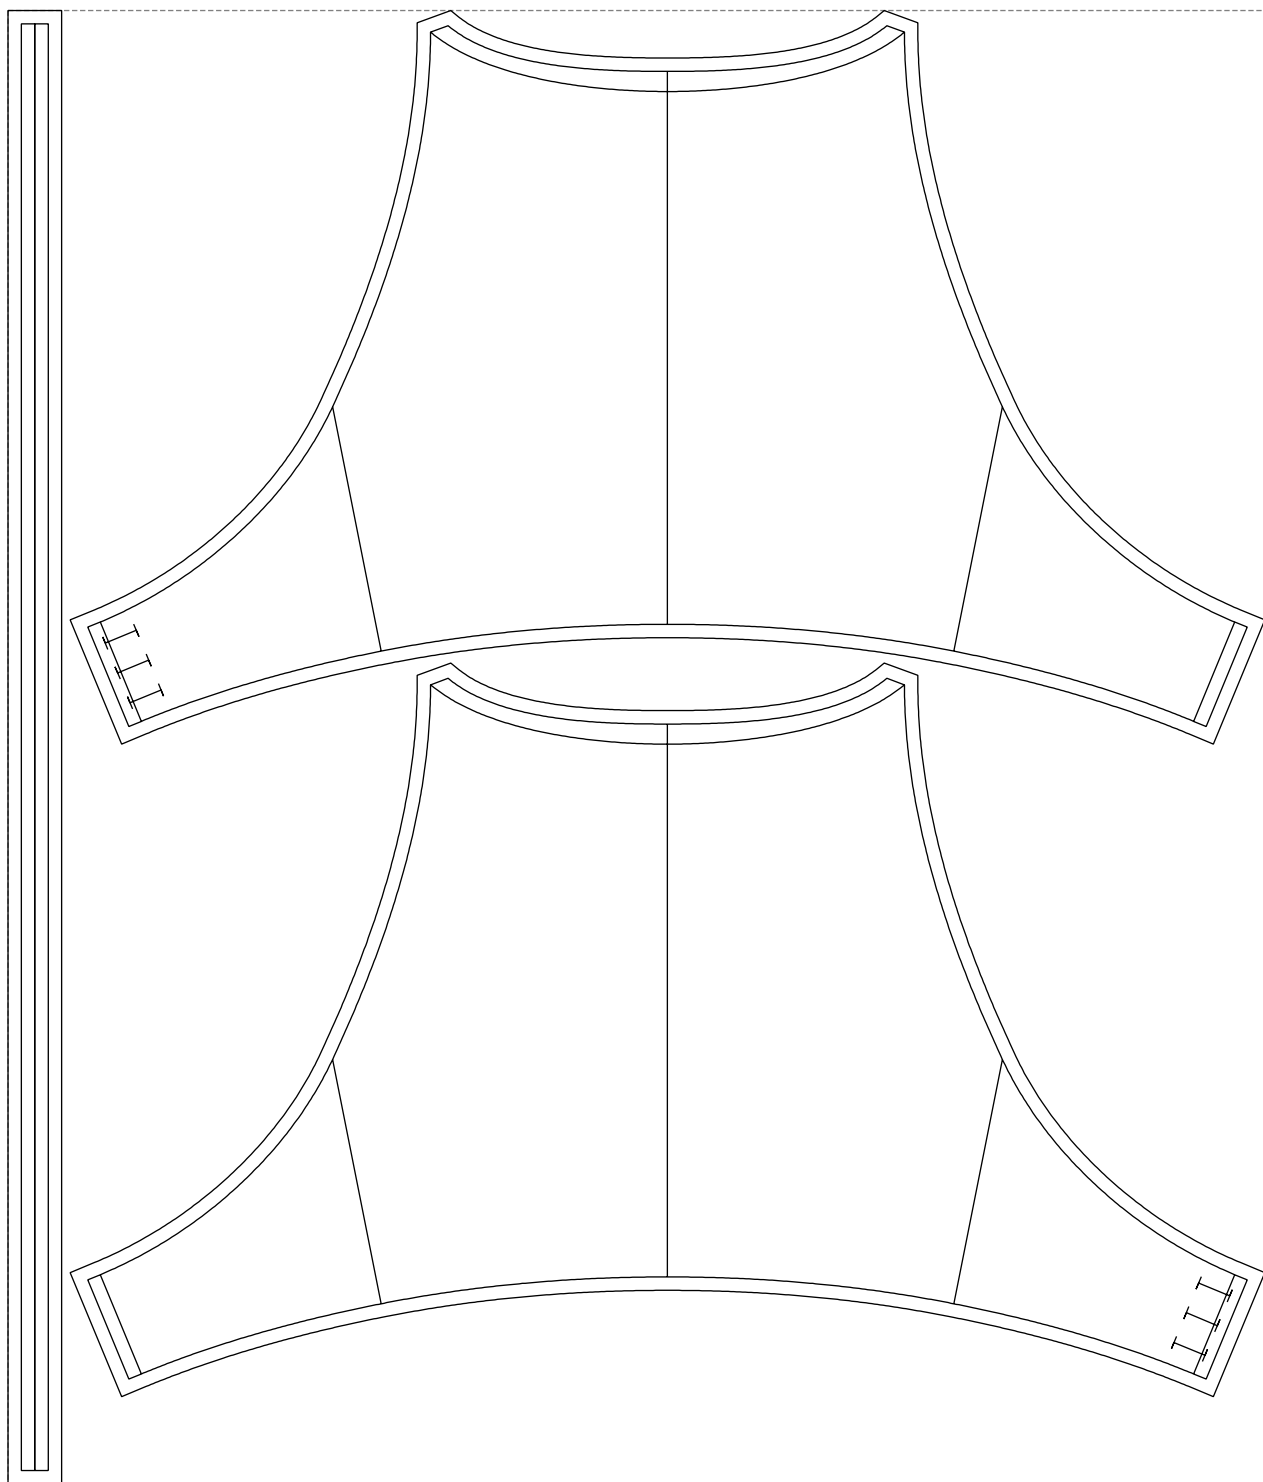

Not for print

Paper size: A4, size:935.93 x1097.00 mm

# Example

size:935.52 x1097.00 mm

Maneken =1 ver.0

rz\_1=170

rz\_16=96

rz\_17=82

rz\_18=76

rz\_19=104

rz\_20=101.8

---

. . . . .  
. . . . .  
. . . . .