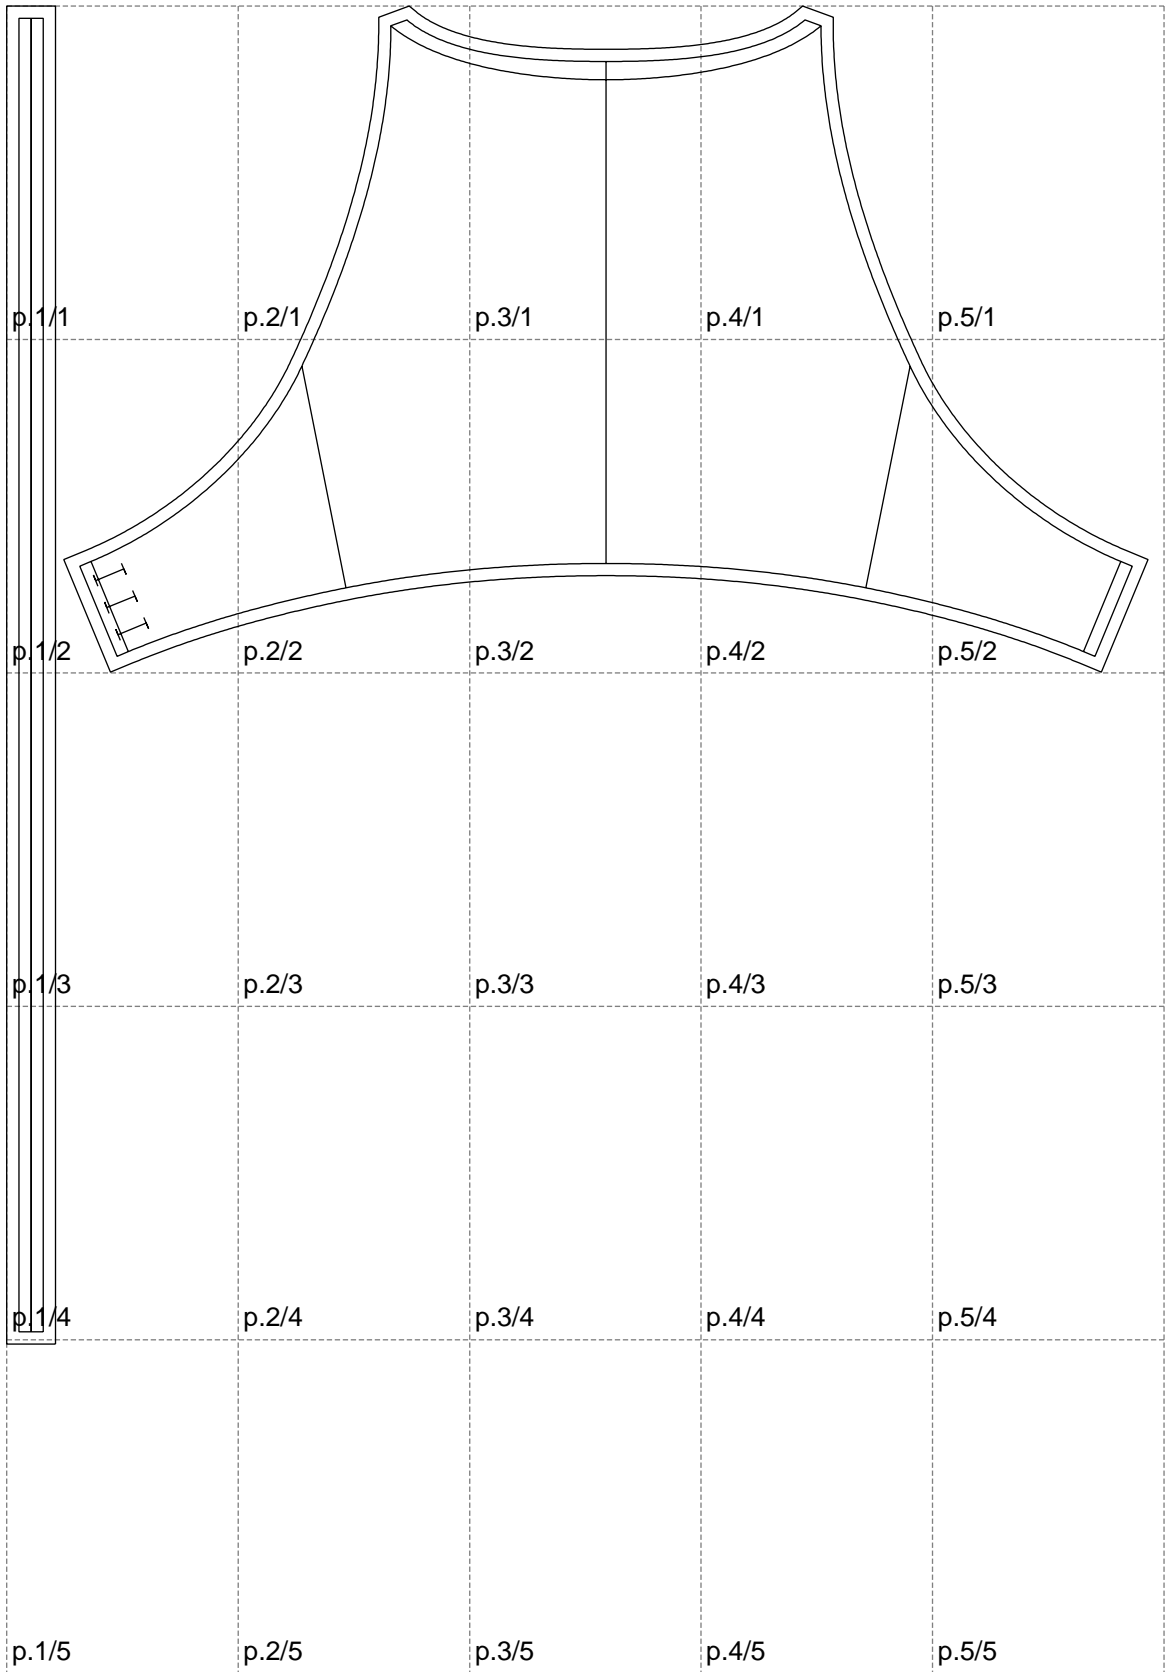

Not for print

Paper size: A4, size:935.93 x1097.00 mm

# Example

size:935.52 x1097.00 mm

Maneken =1 ver.0

rz\_1=170

rz\_16=96

rz\_17=82

rz\_18=76

rz\_19=104

rz\_20=101.8

---

. . . . .  
. . . . .  
. . . . .