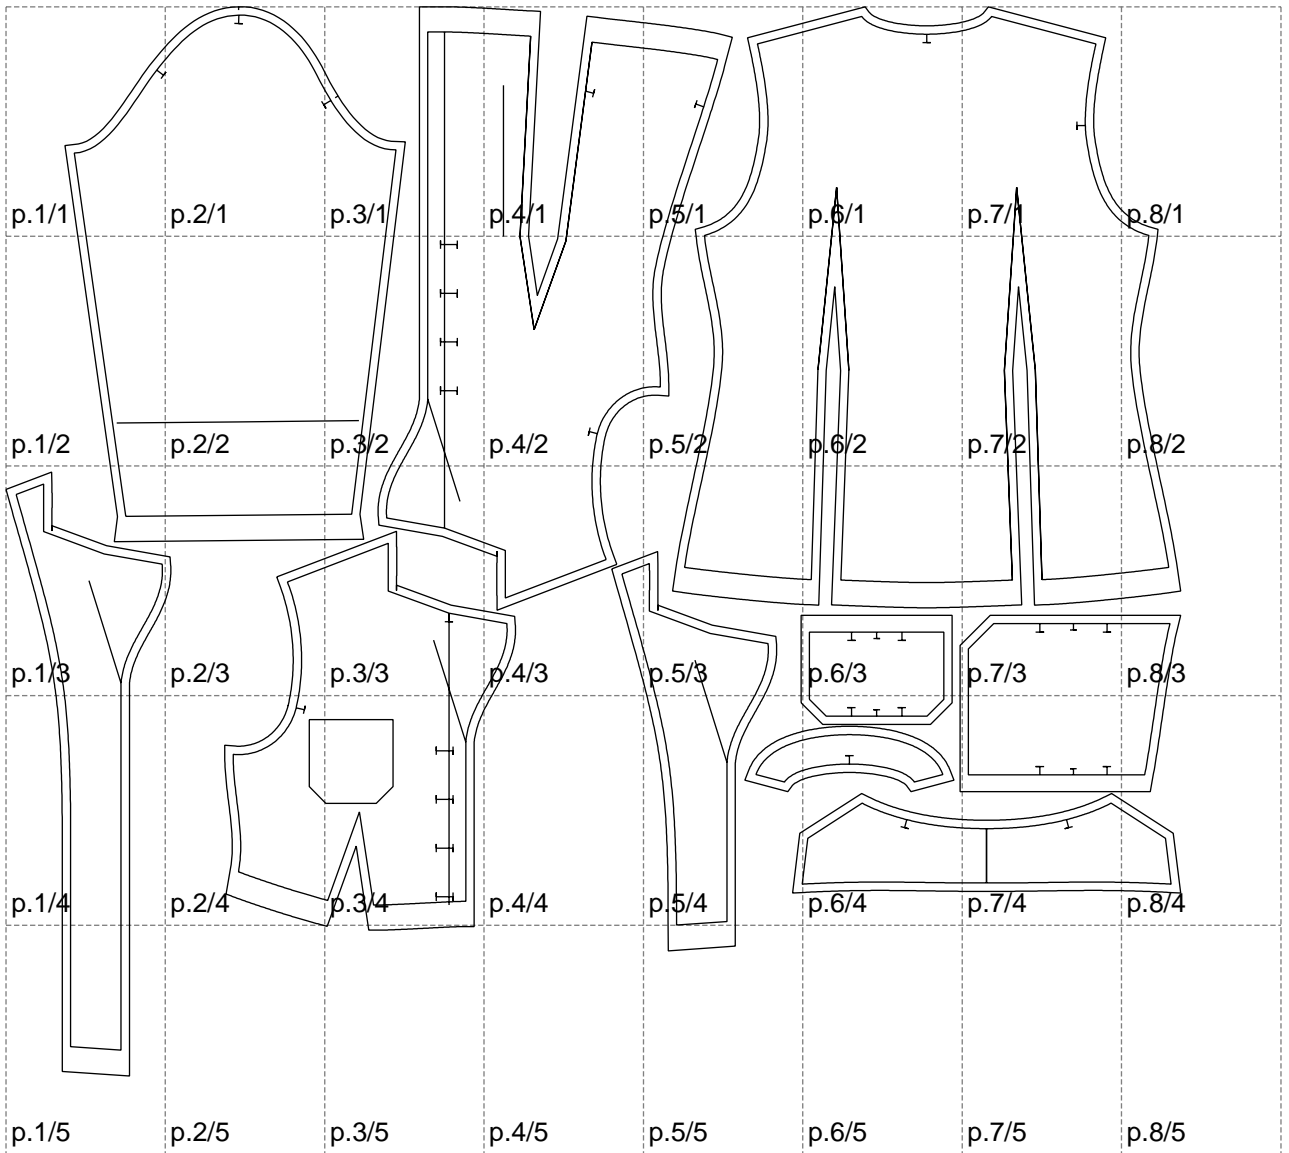

Not for print

Paper size: A4, size:1399.00 x1273.16 mm

Example

size:1499.00 x1395.30 mm

Maneken =1 ver.0

rz_1=170

rz_16=88

rz_17=75.6

rz_18=67.6

rz_19=96

rz_20=94.6

.
.
.