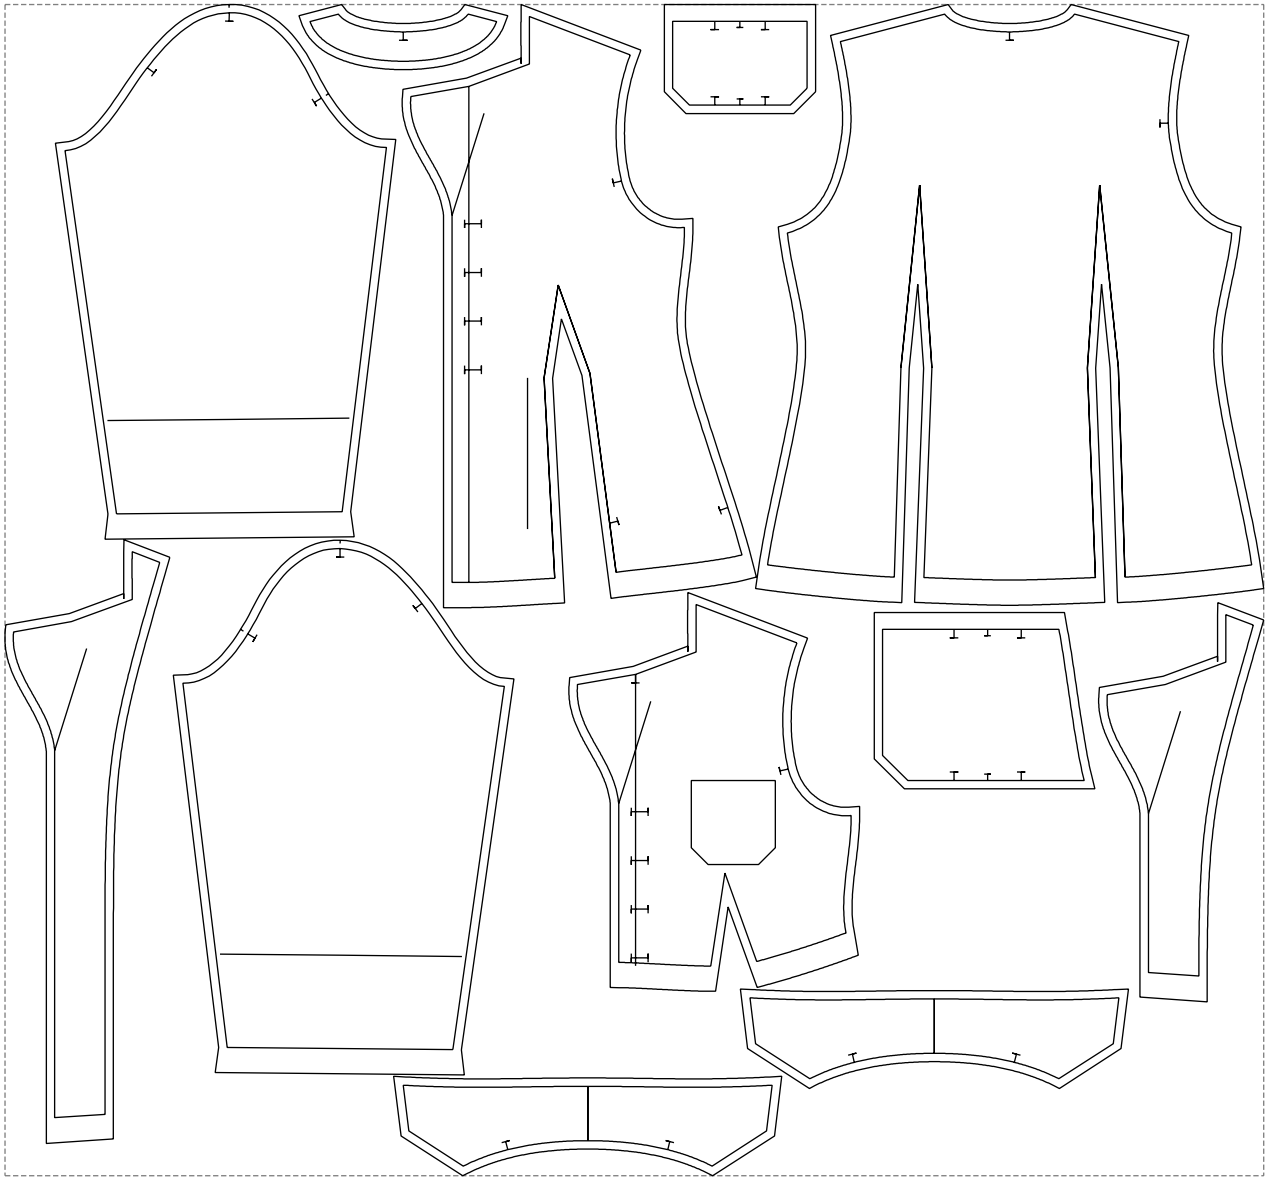

Not for print

Paper size: A4, size:1399.00 x1273.16 mm

Example

size:1499.00 x1395.30 mm

Maneken =1 ver.0

rz_1=170

rz_16=88

rz_17=75.6

rz_18=67.6

rz_19=96

rz_20=94.6

.
.
.