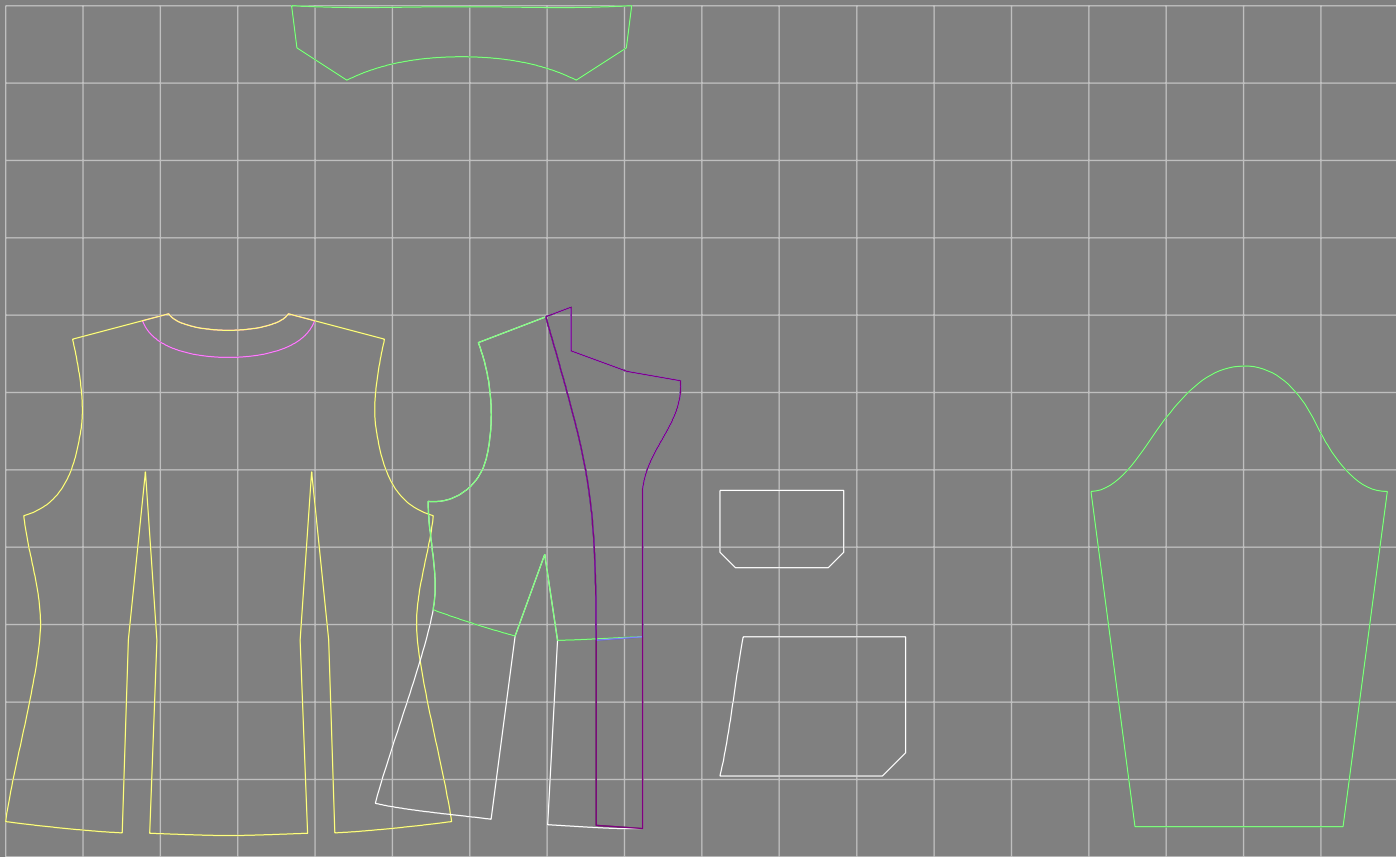

Not for print

Paper size: A4, size:1399.00 x1273.16 mm

Example

size:1499.00 x1395.30 mm

Maneken =1 ver.0

rz_1=170

rz_16=88

rz_17=75.6

rz_18=67.6

rz_19=96

rz_20=94.6

.
.
.