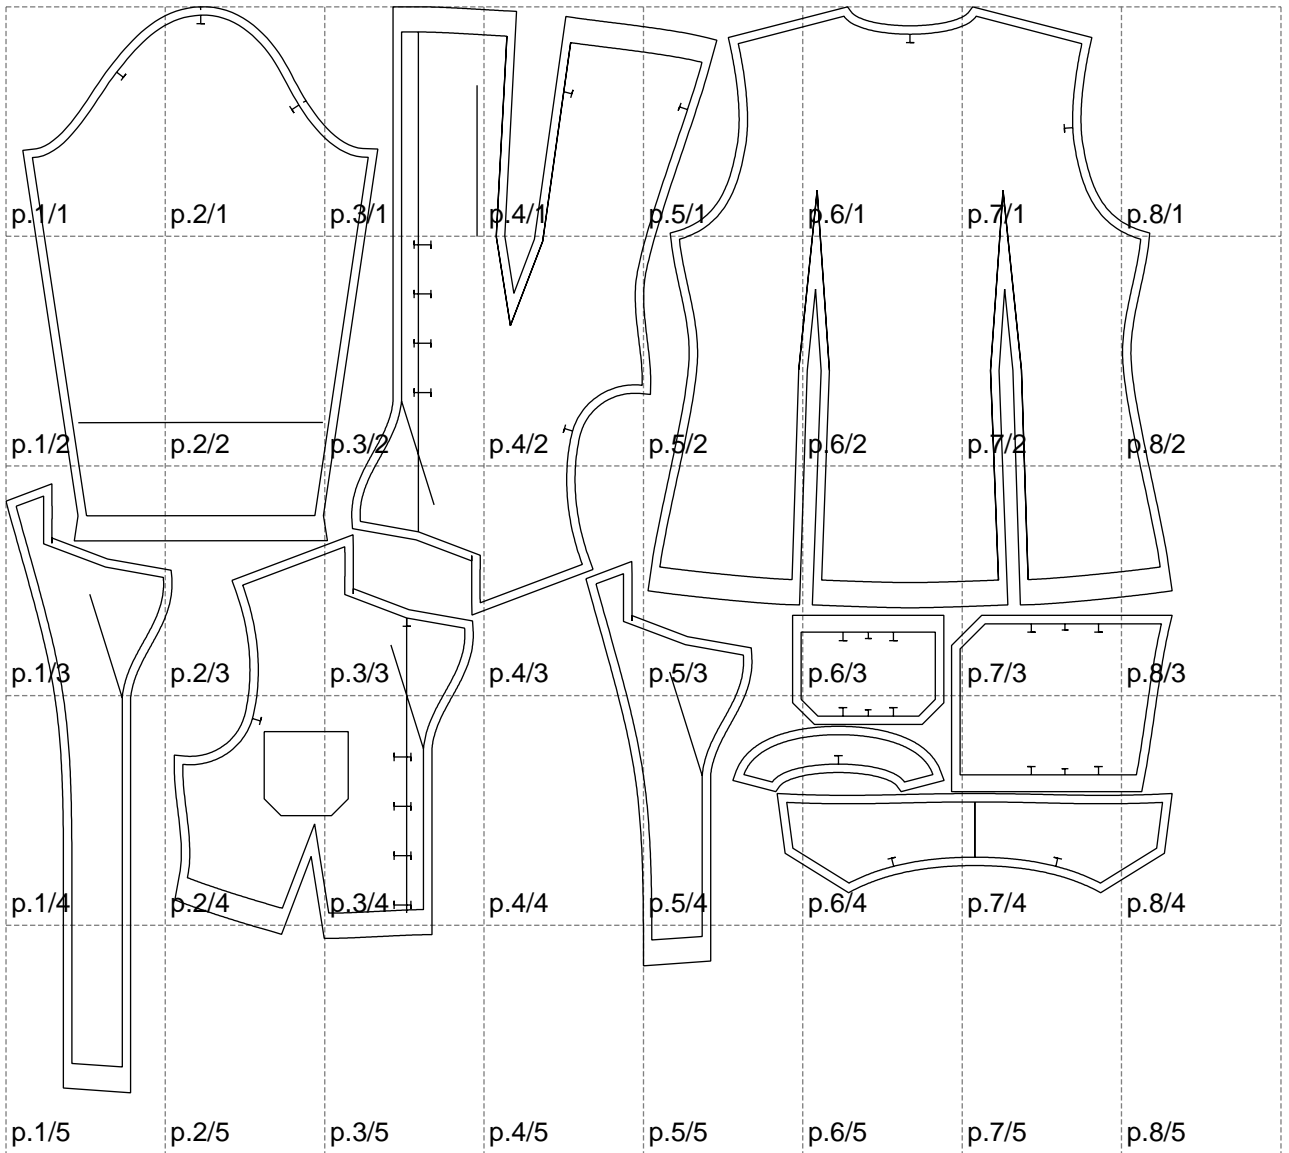

Not for print

Paper size: A4, size:1388.99 x1293.23 mm

# Example

size:1488.94 x1425.25 mm

Maneken =1 ver.0

rz\_1=170

rz\_16=92

rz\_17=78.8

rz\_18=71.8

rz\_19=100

rz\_20=98.1

---

. . . . .  
. . . . .  
. . . . .