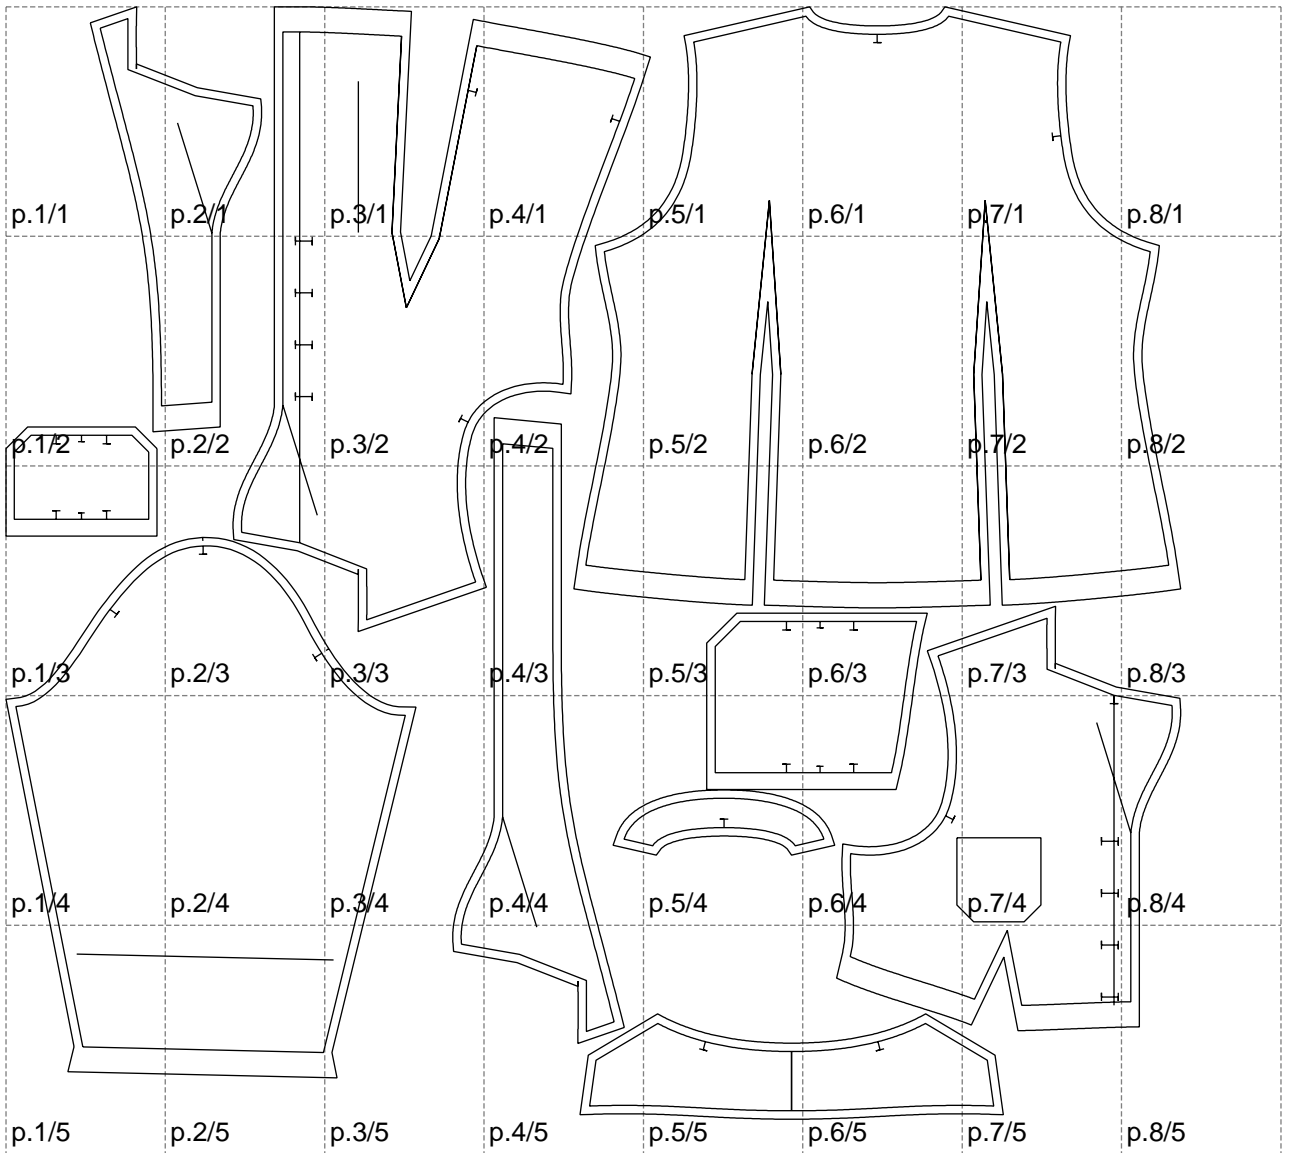

Not for print

Paper size: A4, size:1399.00 x1324.67 mm

# Example

size:1499.00 x1719.16 mm

Maneken =1 ver.0

rz\_1=170

rz\_16=112

rz\_17=96.2

rz\_18=94

rz\_19=120

rz\_20=117

---

. . . . .  
. . . . .  
. . . . .