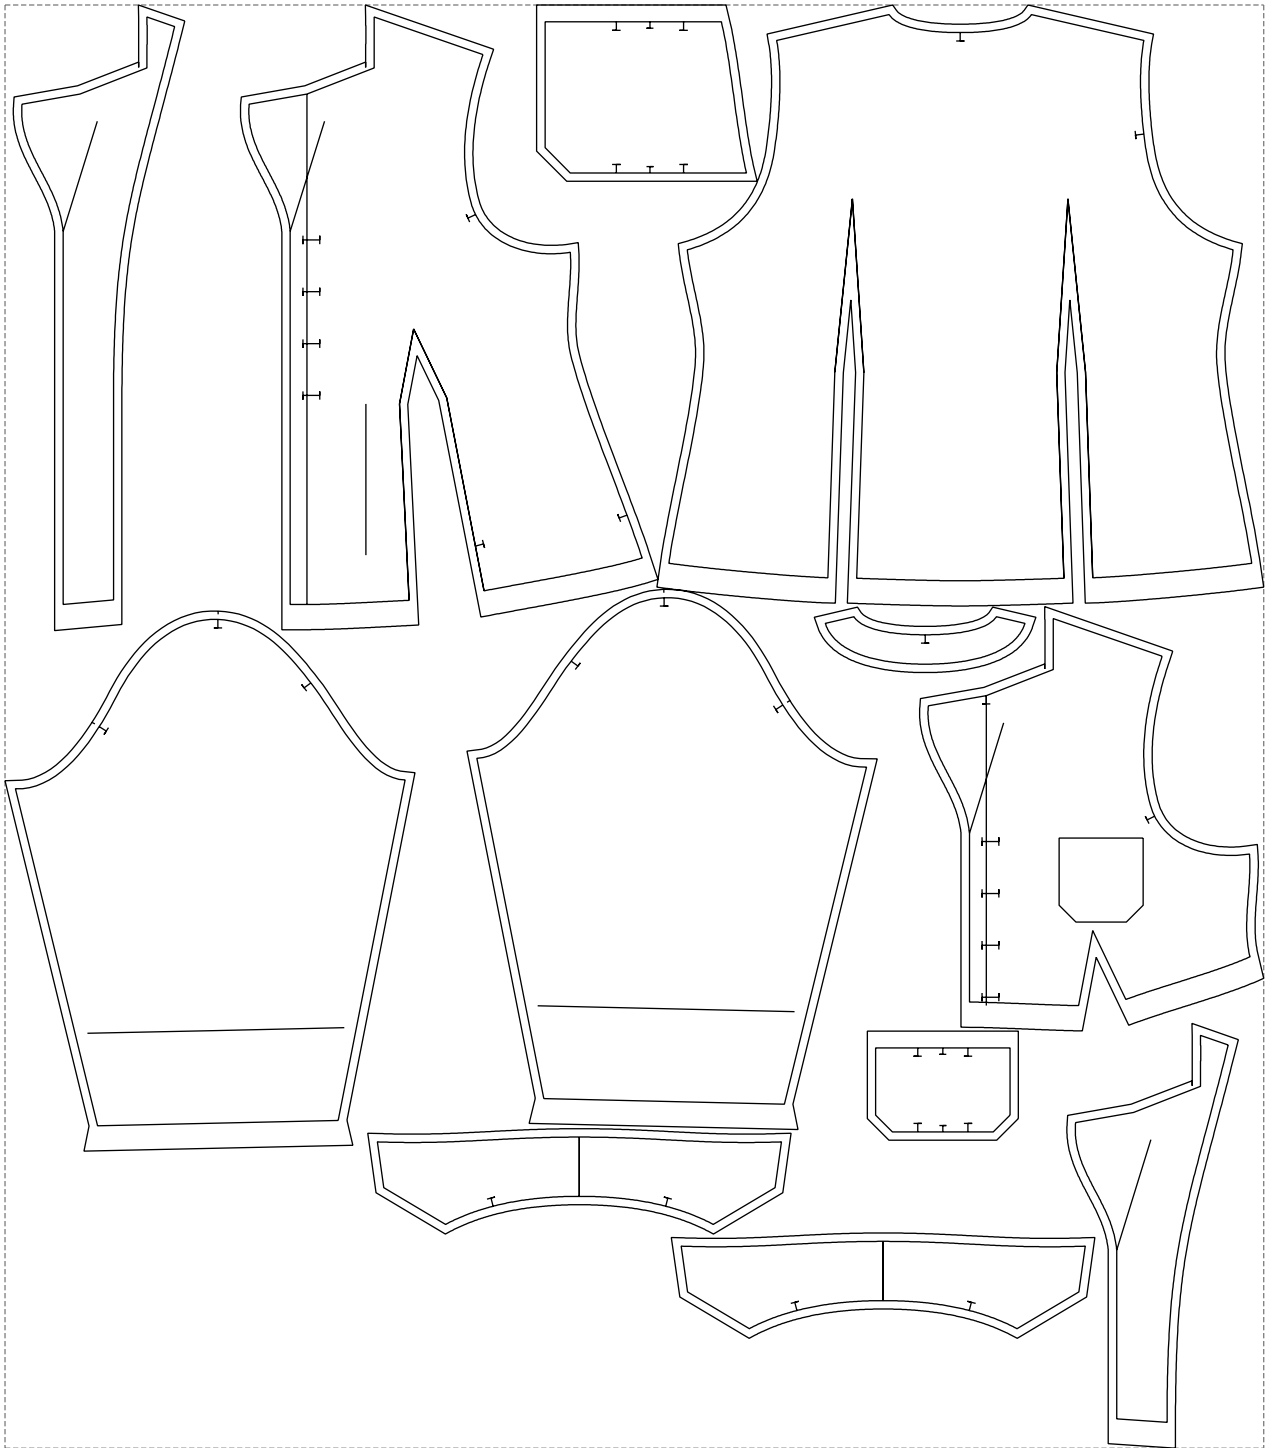

# Example

size:1499.00 x1719.16 mm

Maneken =1 ver.0

rz\_1=170

rz\_16=112

rz\_17=96.2

rz\_18=94

rz\_19=120