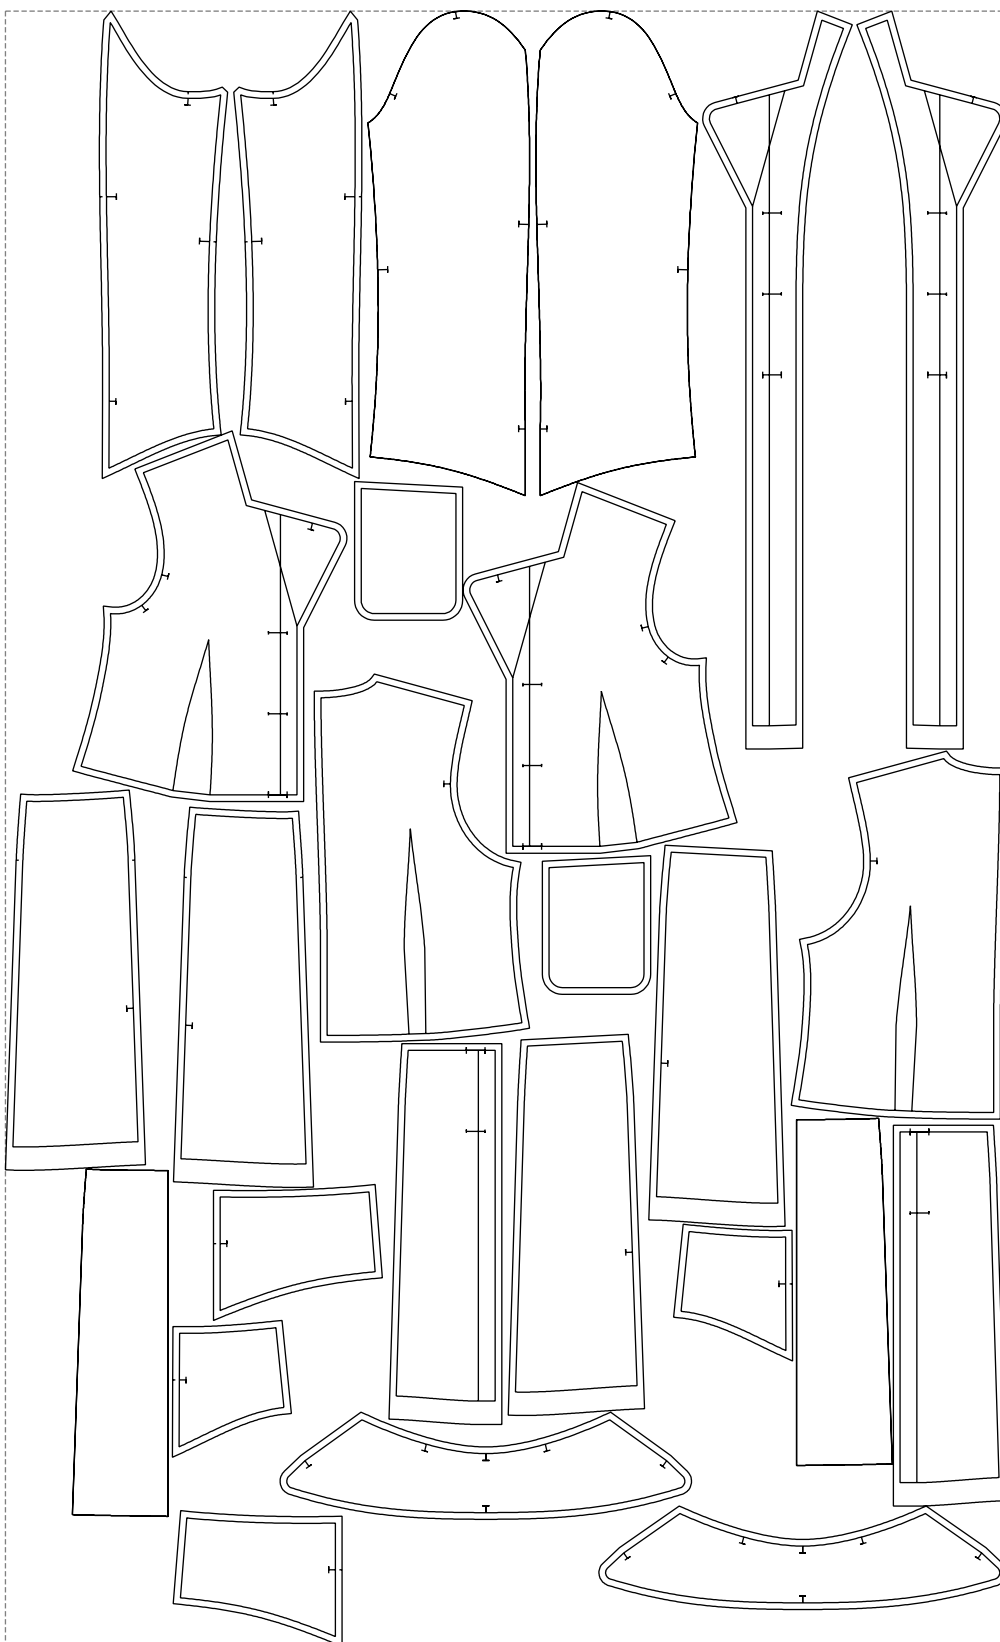

Not for print

Paper size: A4, size:1399.00 x1443.50 mm

# Example

size:1499.00 x2449.45 mm

Maneken =1 ver.0

rz\_1=170

rz\_16=92

rz\_17=78.8

rz\_18=71.8

rz\_19=100

rz\_20=98.1

---

. . . . .  
. . . . .  
. . . . .