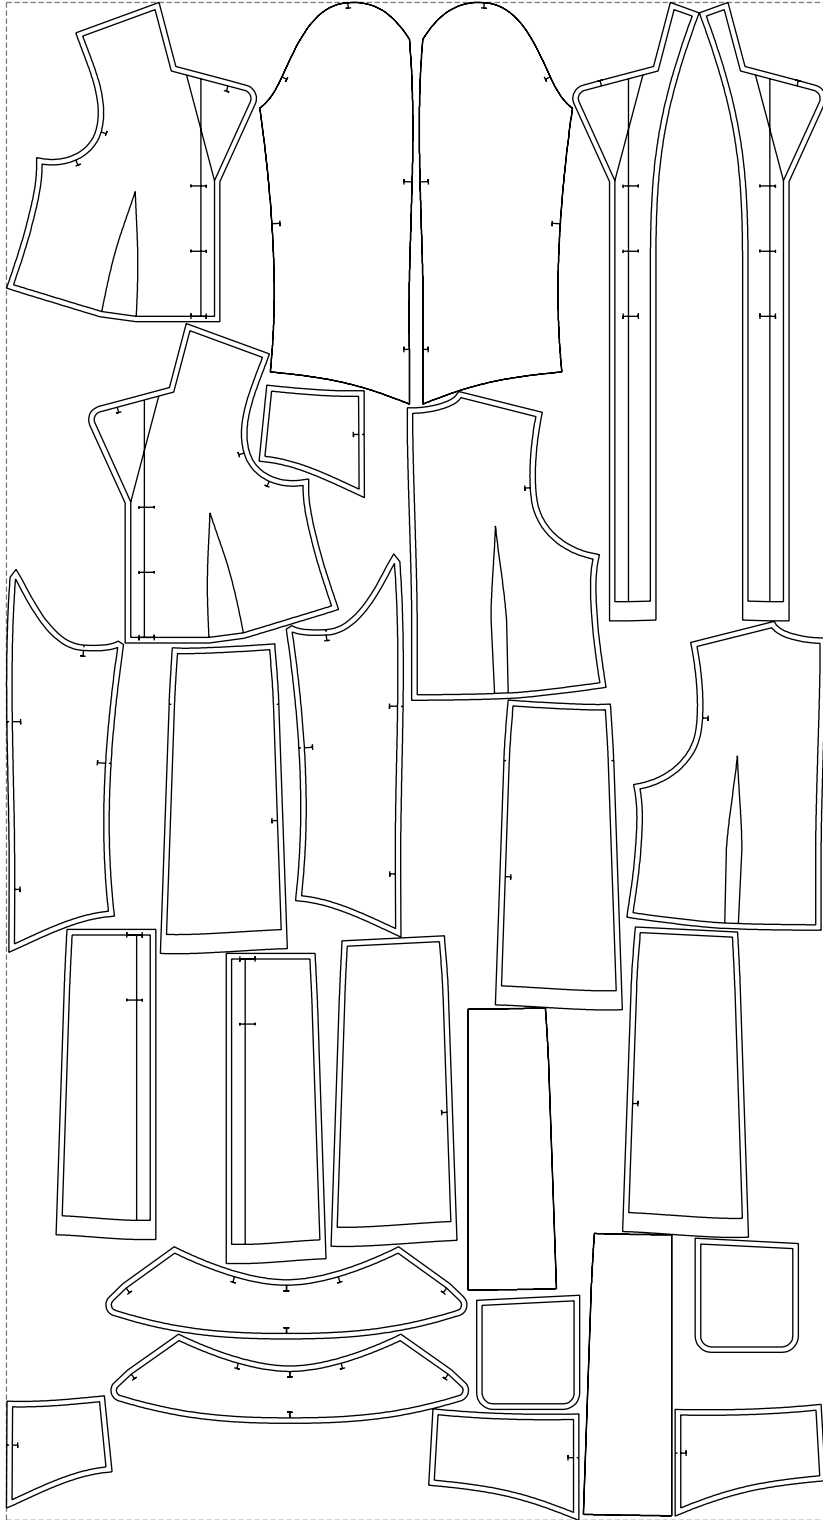

Not for print

Paper size: A4, size:1399.00 x1740.91 mm

# Example

size:1499.00 x2779.20 mm

Maneken =1 ver.0

rz\_1=170

rz\_16=108

rz\_17=92.5

rz\_18=89.2

rz\_19=116