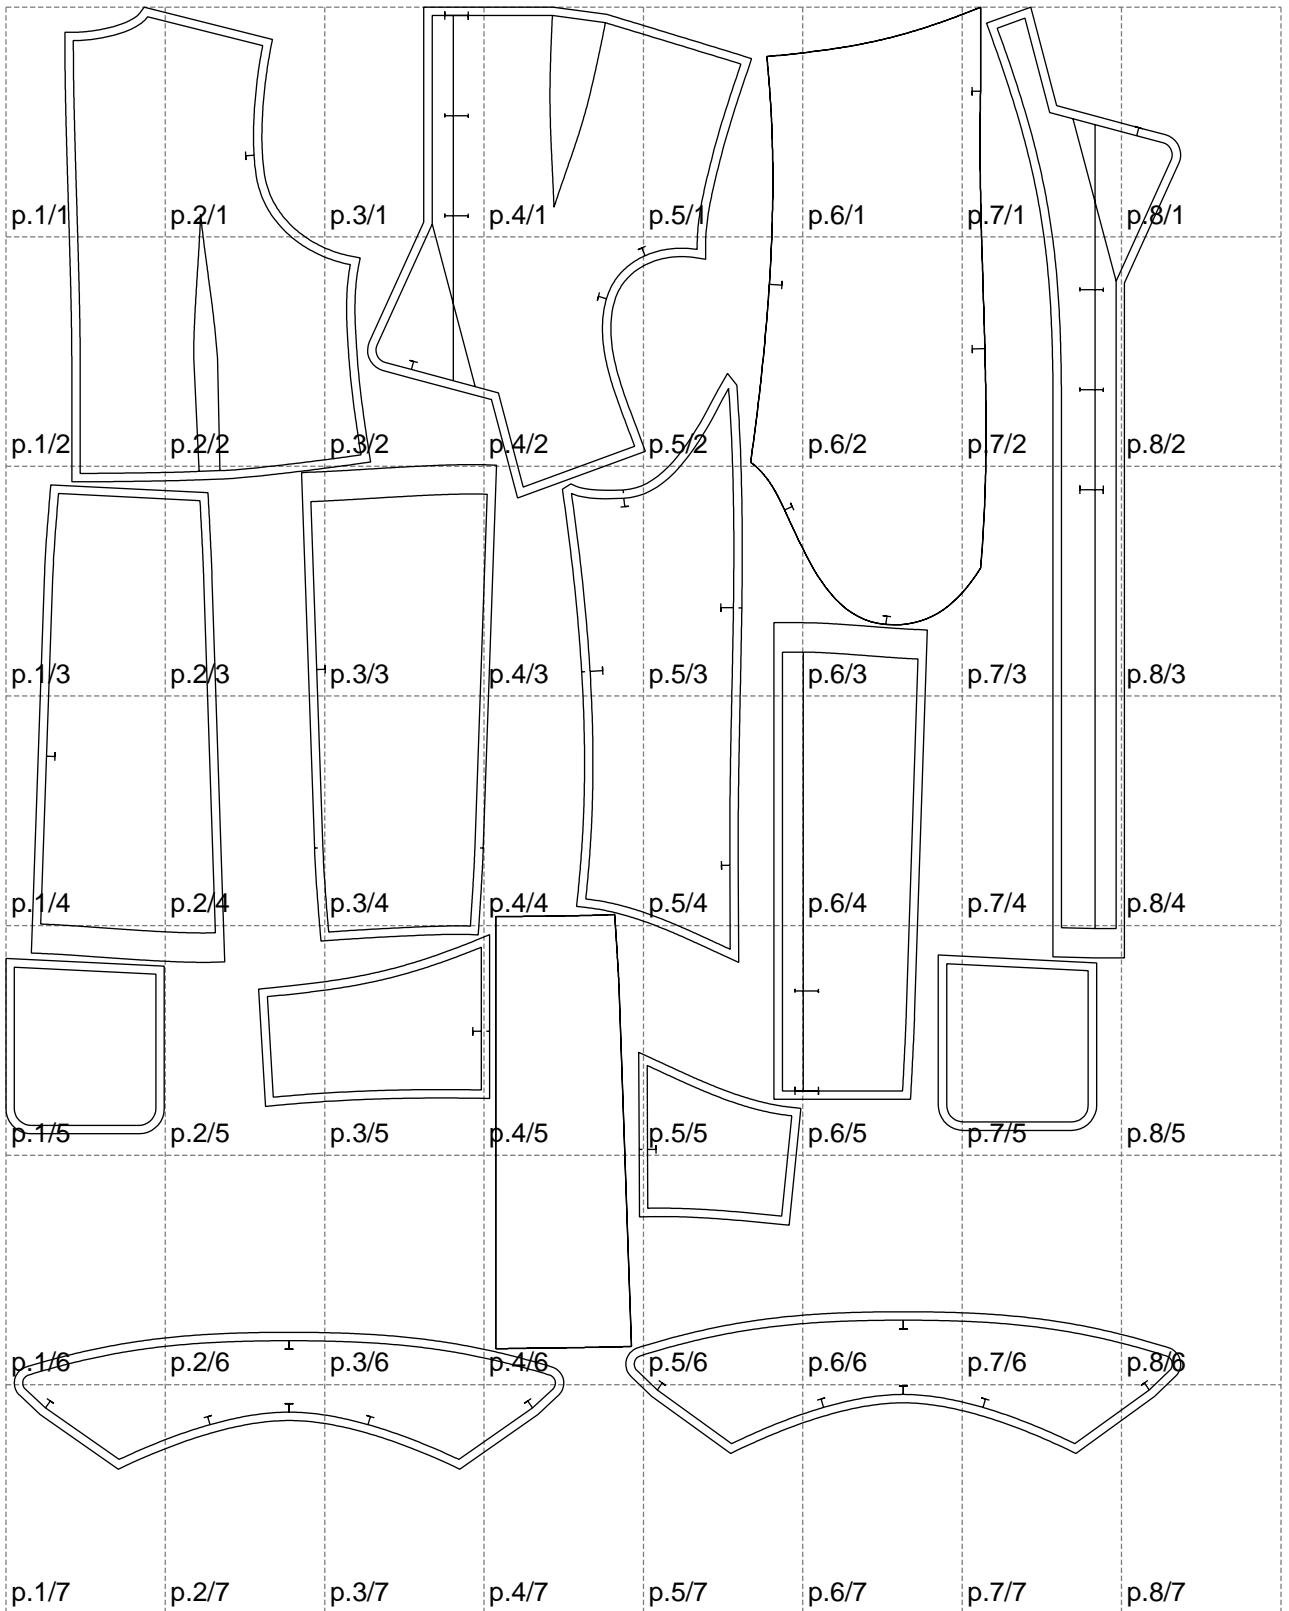

Not for print

Paper size: A4, size:1399.00 x1740.91 mm

# Example

size:1499.00 x2779.20 mm

Maneken =1 ver.0

rz\_1=170

rz\_16=108

rz\_17=92.5

rz\_18=89.2

rz\_19=116

rz\_20=113

---

. . . . .  
. . . . .  
. . . . .