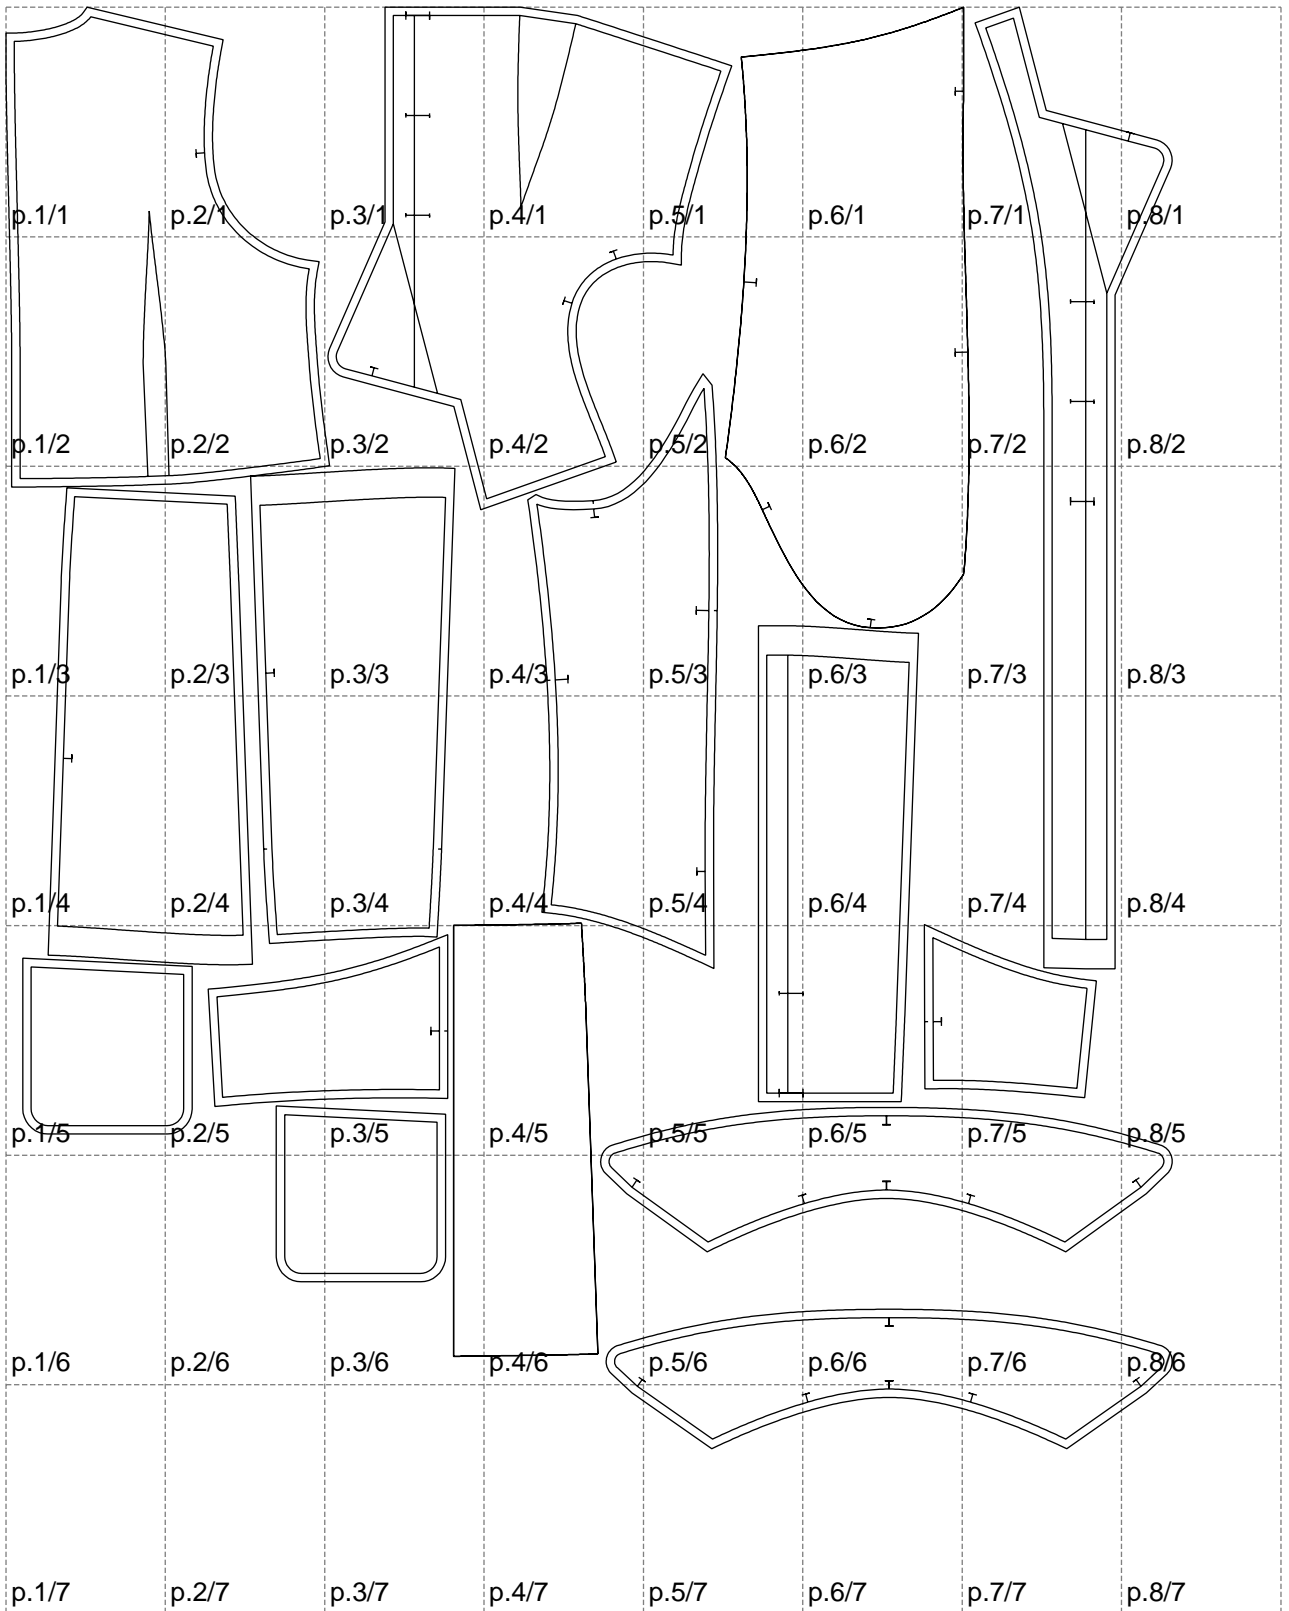

Not for print

Paper size: A4, size:1388.97 x1716.63 mm

# Example

size:1499.00 x2801.30 mm

Maneken =1 ver.0

rz\_1=170

rz\_16=116

rz\_17=100

rz\_18=98.8

rz\_19=124

rz\_20=121

---

. . . . .  
. . . . .  
. . . . .