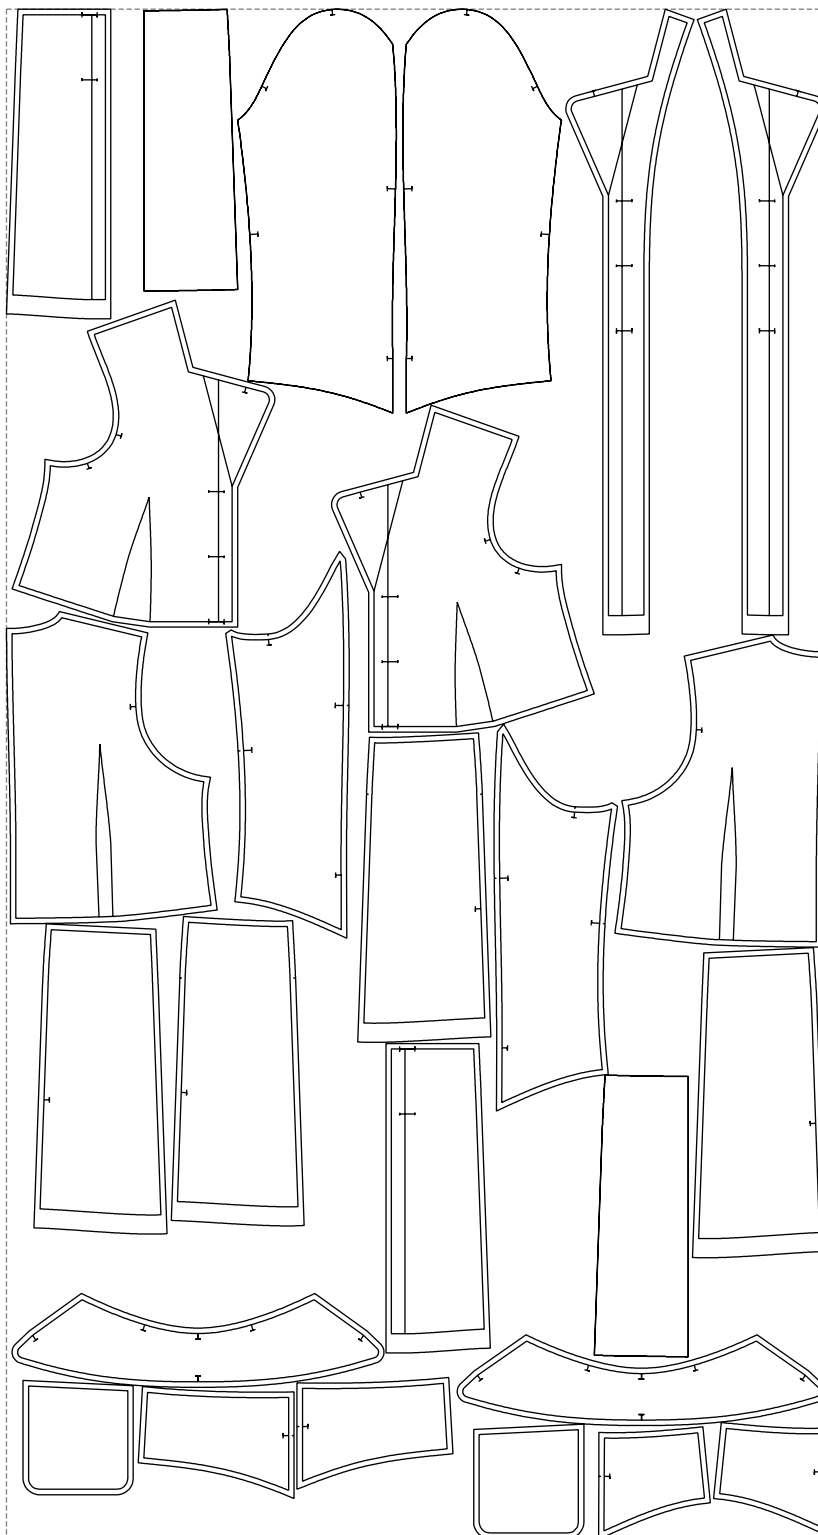

Not for print

Paper size: A4, size:1388.97 x1716.63 mm

# Example

size:1499.00 x2801.30 mm

Maneken =1 ver.0

rz\_1=170

rz\_16=116

rz\_17=100

rz\_18=98.8

rz\_19=124

rz\_20=121

---

. . . . .  
. . . . .  
. . . . .