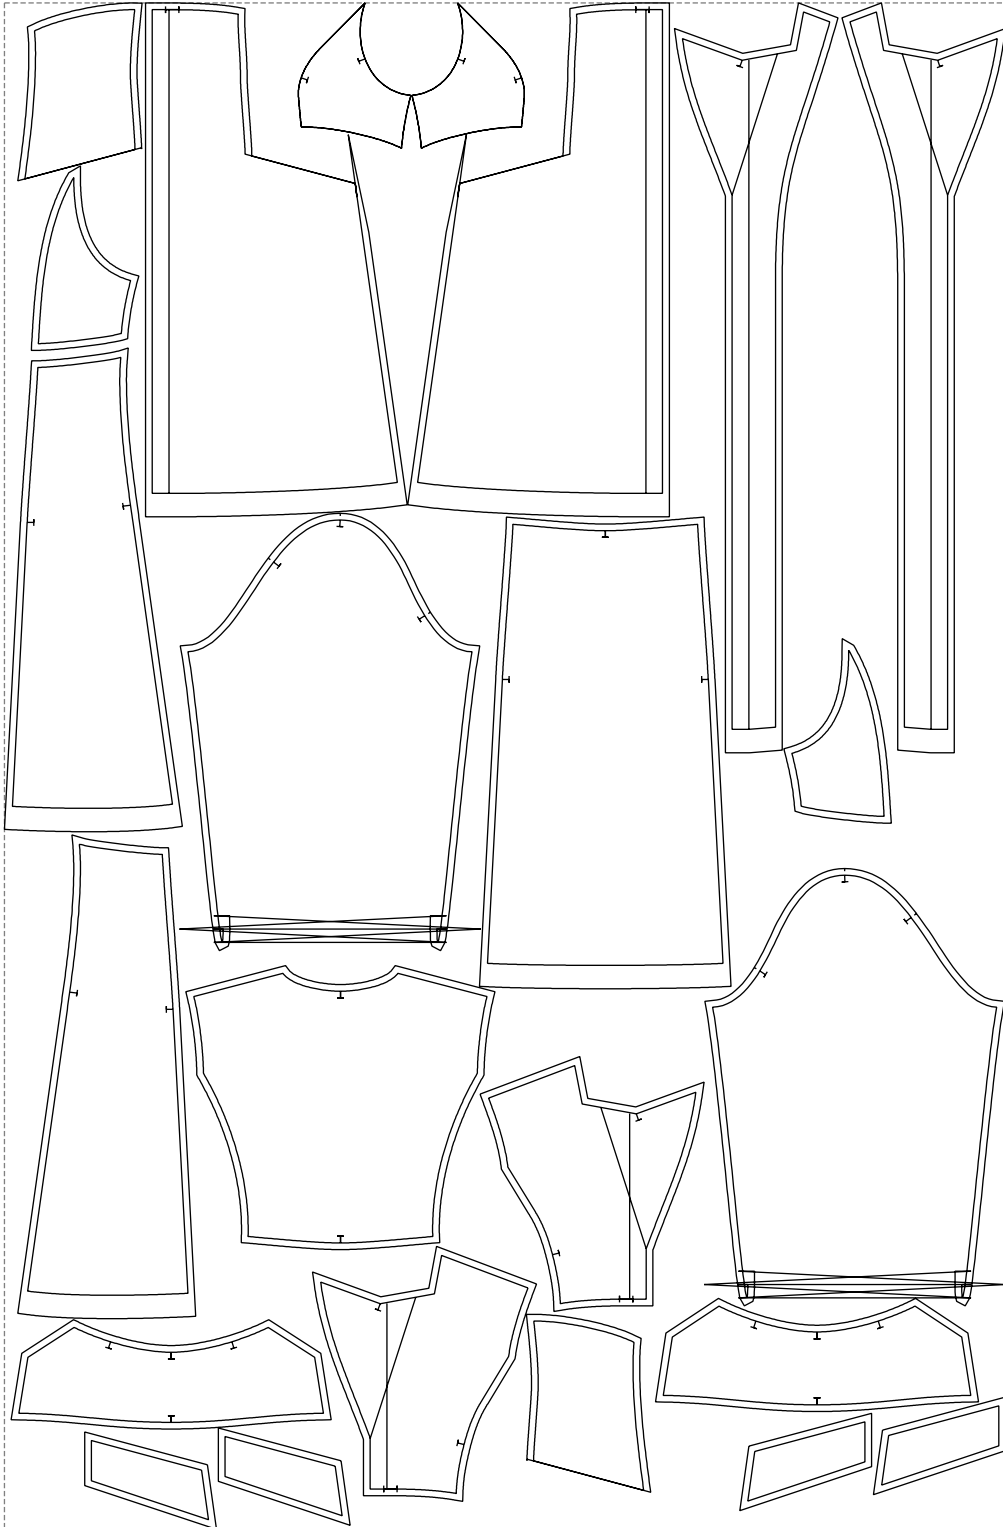

Not for print

Paper size: A4, size:1399.00 x1512.99 mm

# Example

size:1499.00 x2286.47 mm

Maneken =1 ver.0

rz\_1=170

rz\_16=100

rz\_17=85.4

rz\_18=80.2

rz\_19=108