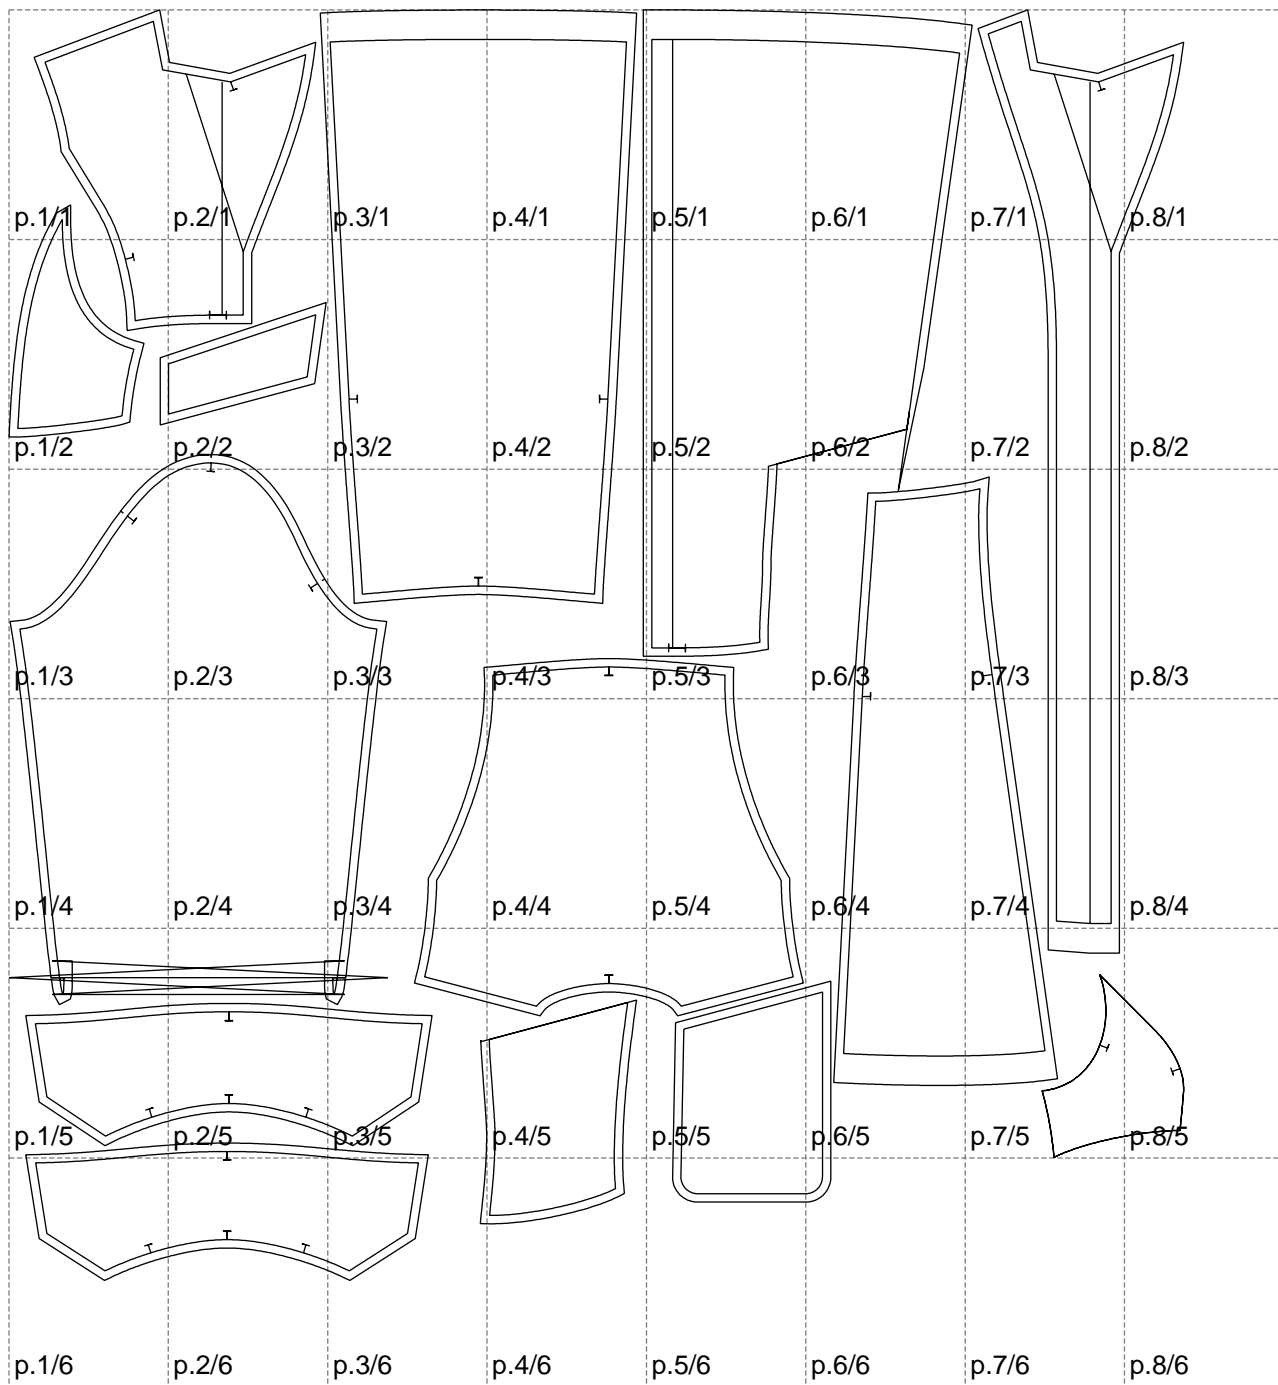

Not for print

Paper size: A4, size:1399.00 x1512.99 mm

# Example

size:1499.00 x2286.47 mm

Maneken =1 ver.0

rz\_1=170

rz\_16=100

rz\_17=85.4

rz\_18=80.2

rz\_19=108

rz\_20=105.4

---

. . . . .  
. . . . .  
. . . . .