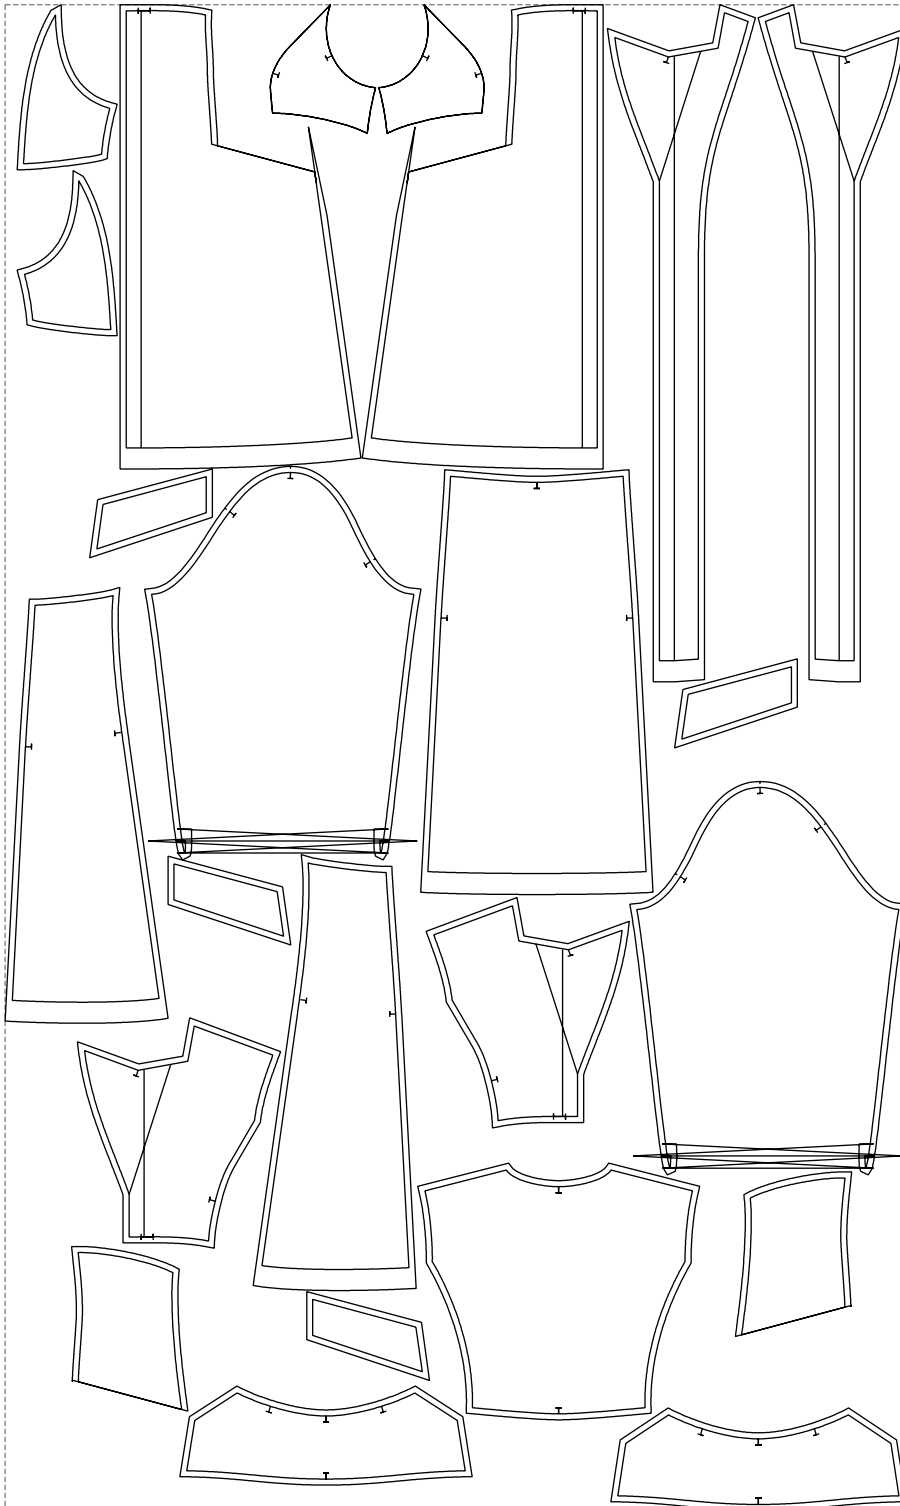

Not for print

Paper size: A4, size:1399.00 x1544.20 mm

# Example

size:1499.00 x2506.09 mm

Maneken =1 ver.0

rz\_1=170

rz\_16=104

rz\_17=88.9

rz\_18=84.4

rz\_19=112