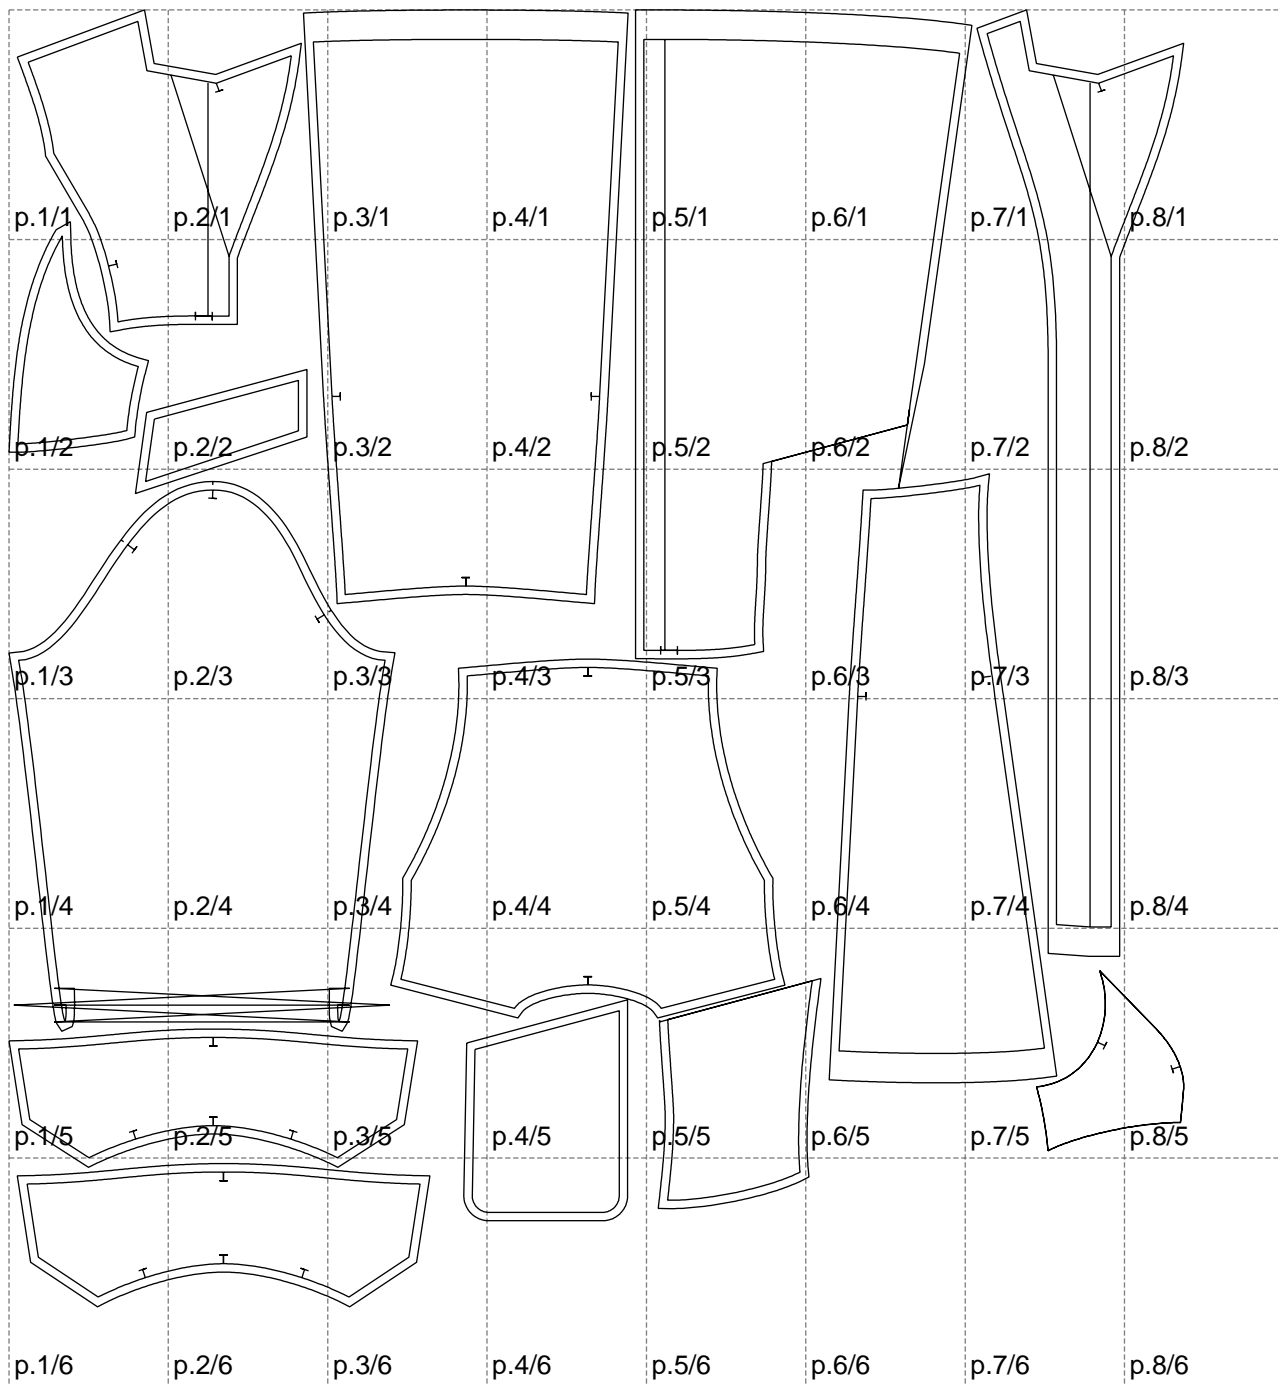

Not for print

Paper size: A4, size:1399.00 x1544.20 mm

# Example

size:1499.00 x2506.09 mm

Maneken =1 ver.0

rz\_1=170

rz\_16=104

rz\_17=88.9

rz\_18=84.4

rz\_19=112

rz\_20=109.3

---

. . . . .  
. . . . .  
. . . . .