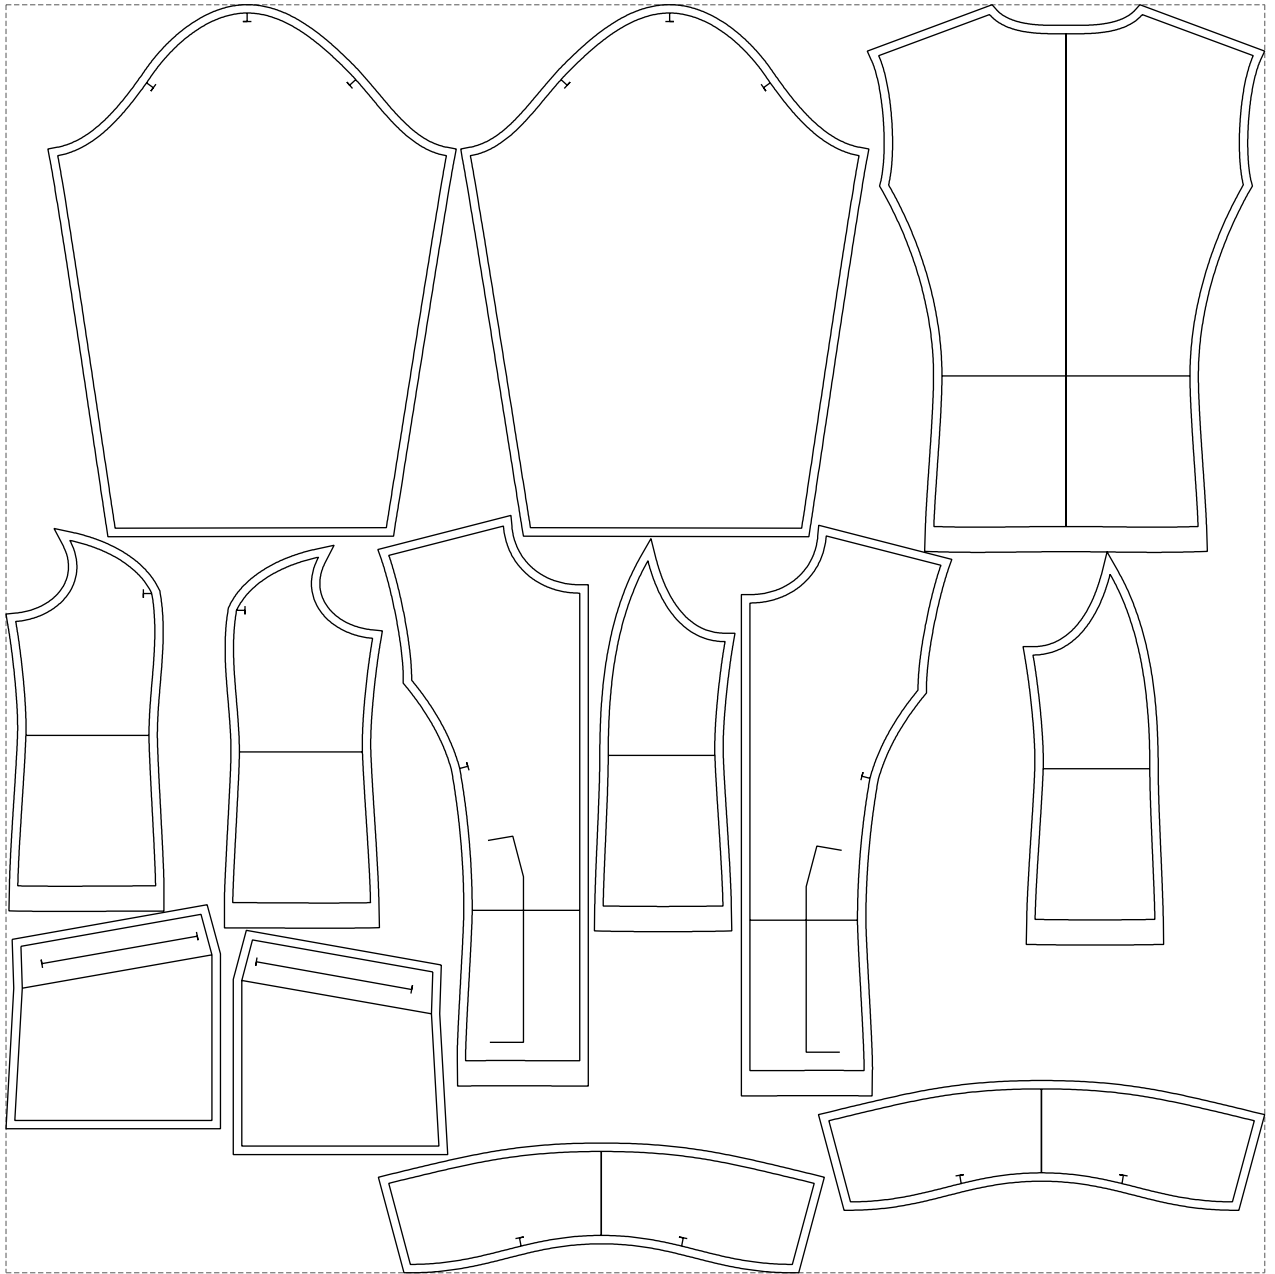

Not for print

Paper size: A4, size:1388.92 x1005.15 mm

# Example

size:1499.00 x1510.60 mm

Maneken =1 ver.0

rz\_1=170

rz\_16=108

rz\_17=92.5

rz\_18=89.2

rz\_19=116