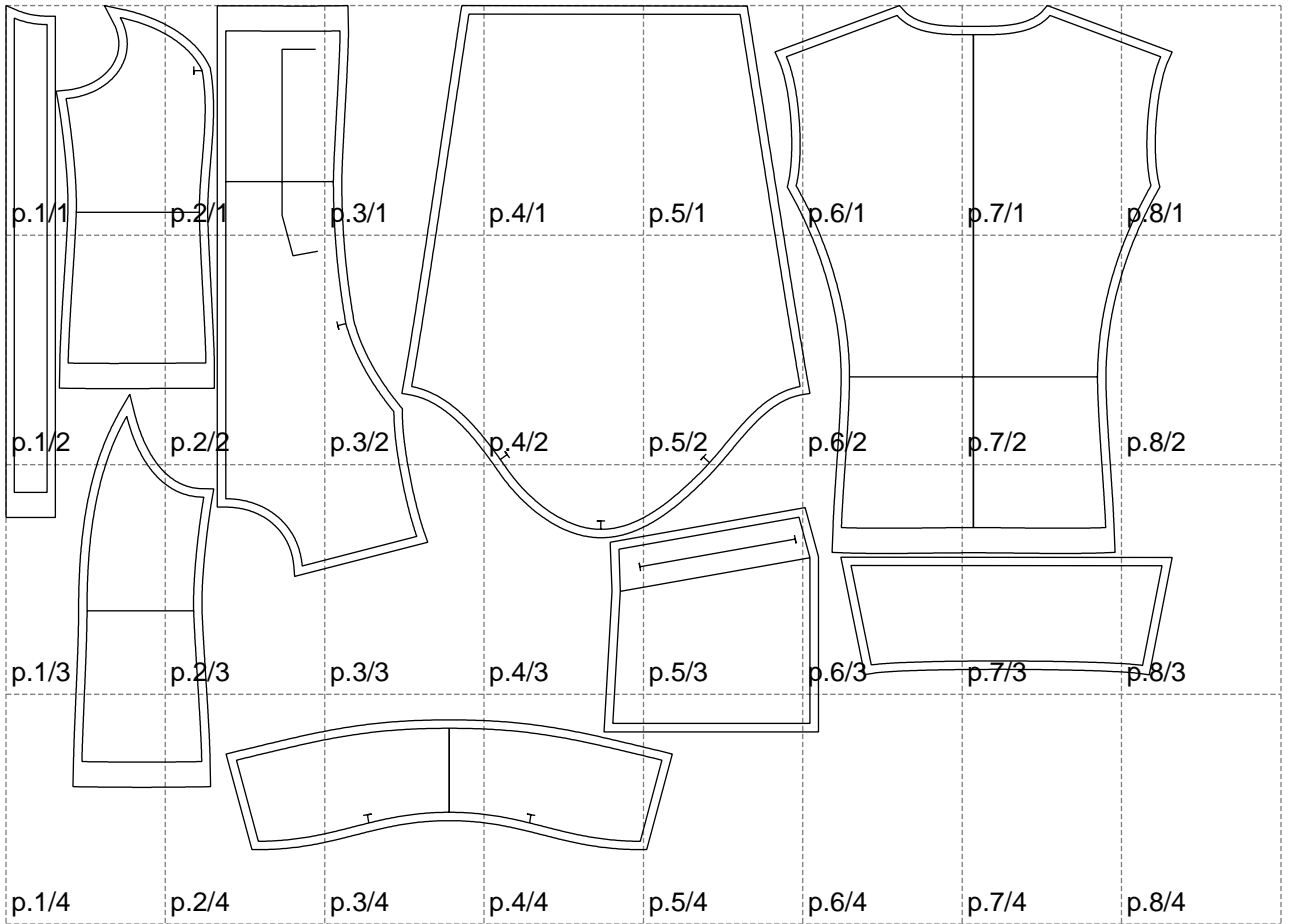

Not for print

Paper size: A4, size:1388.92 x1005.15 mm

# Example

size:1499.00 x1510.60 mm

Maneken =1 ver.0

rz\_1=170

rz\_16=108

rz\_17=92.5

rz\_18=89.2

rz\_19=116

rz\_20=113

---

. . . . .  
. . . . .  
. . . . .