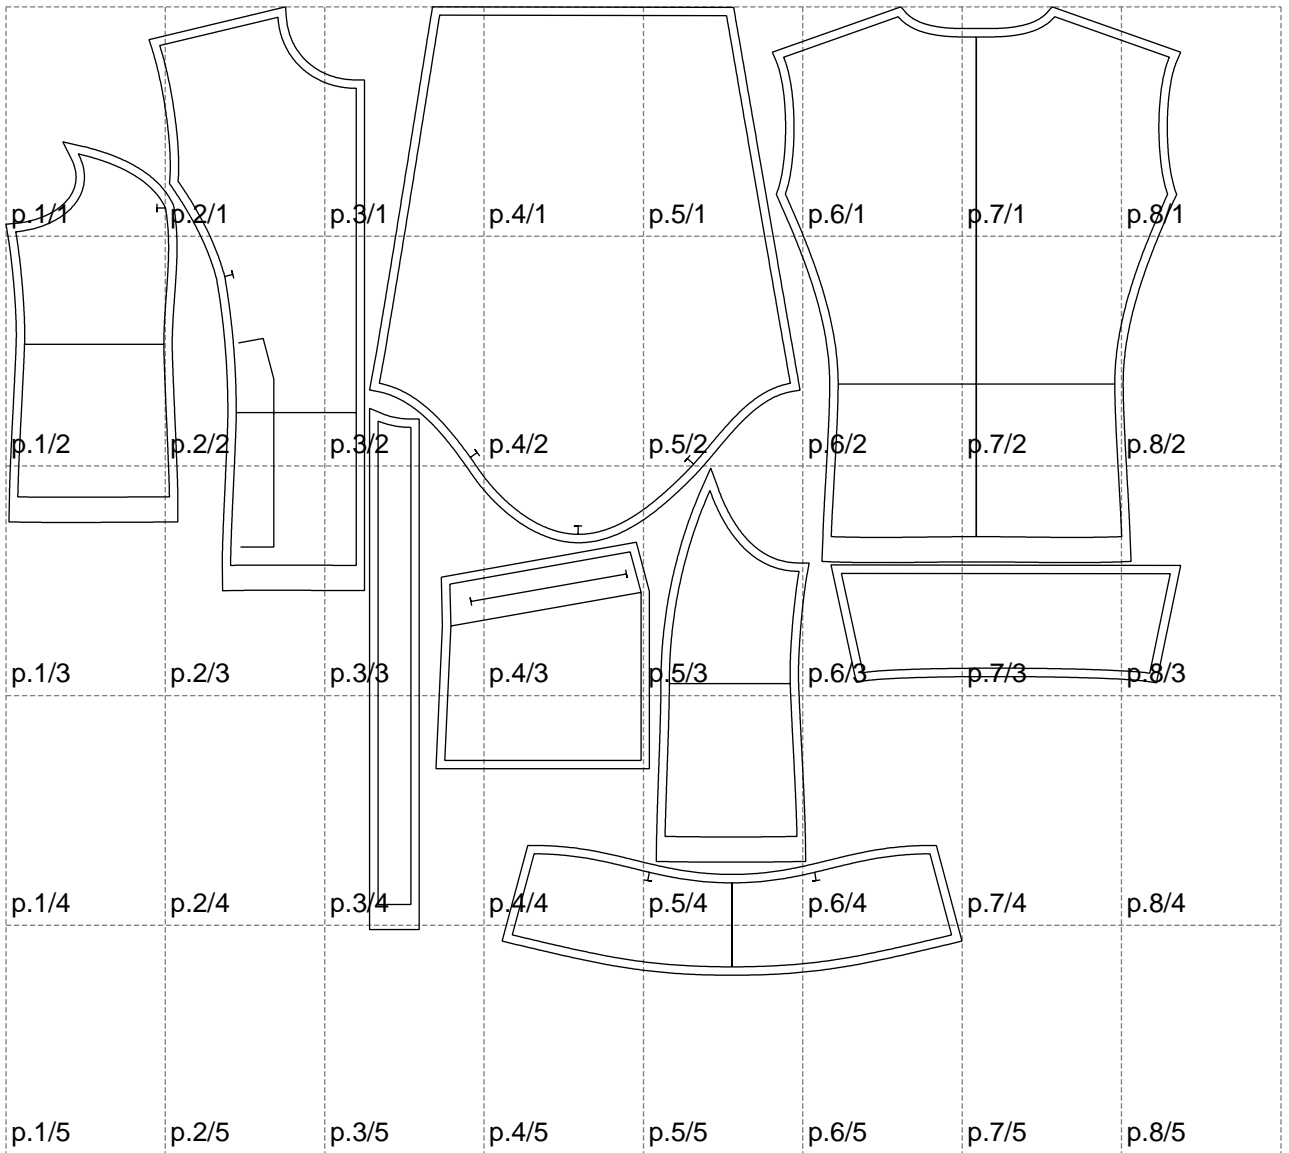

Not for print

Paper size: A4, size:1399.00 x1153.23 mm

# Example

size:1499.00 x1571.36 mm

Maneken =1 ver.0

rz\_1=170

rz\_16=120

rz\_17=104

rz\_18=103.6

rz\_19=128

rz\_20=125.1

---

. . . . .  
. . . . .  
. . . . .