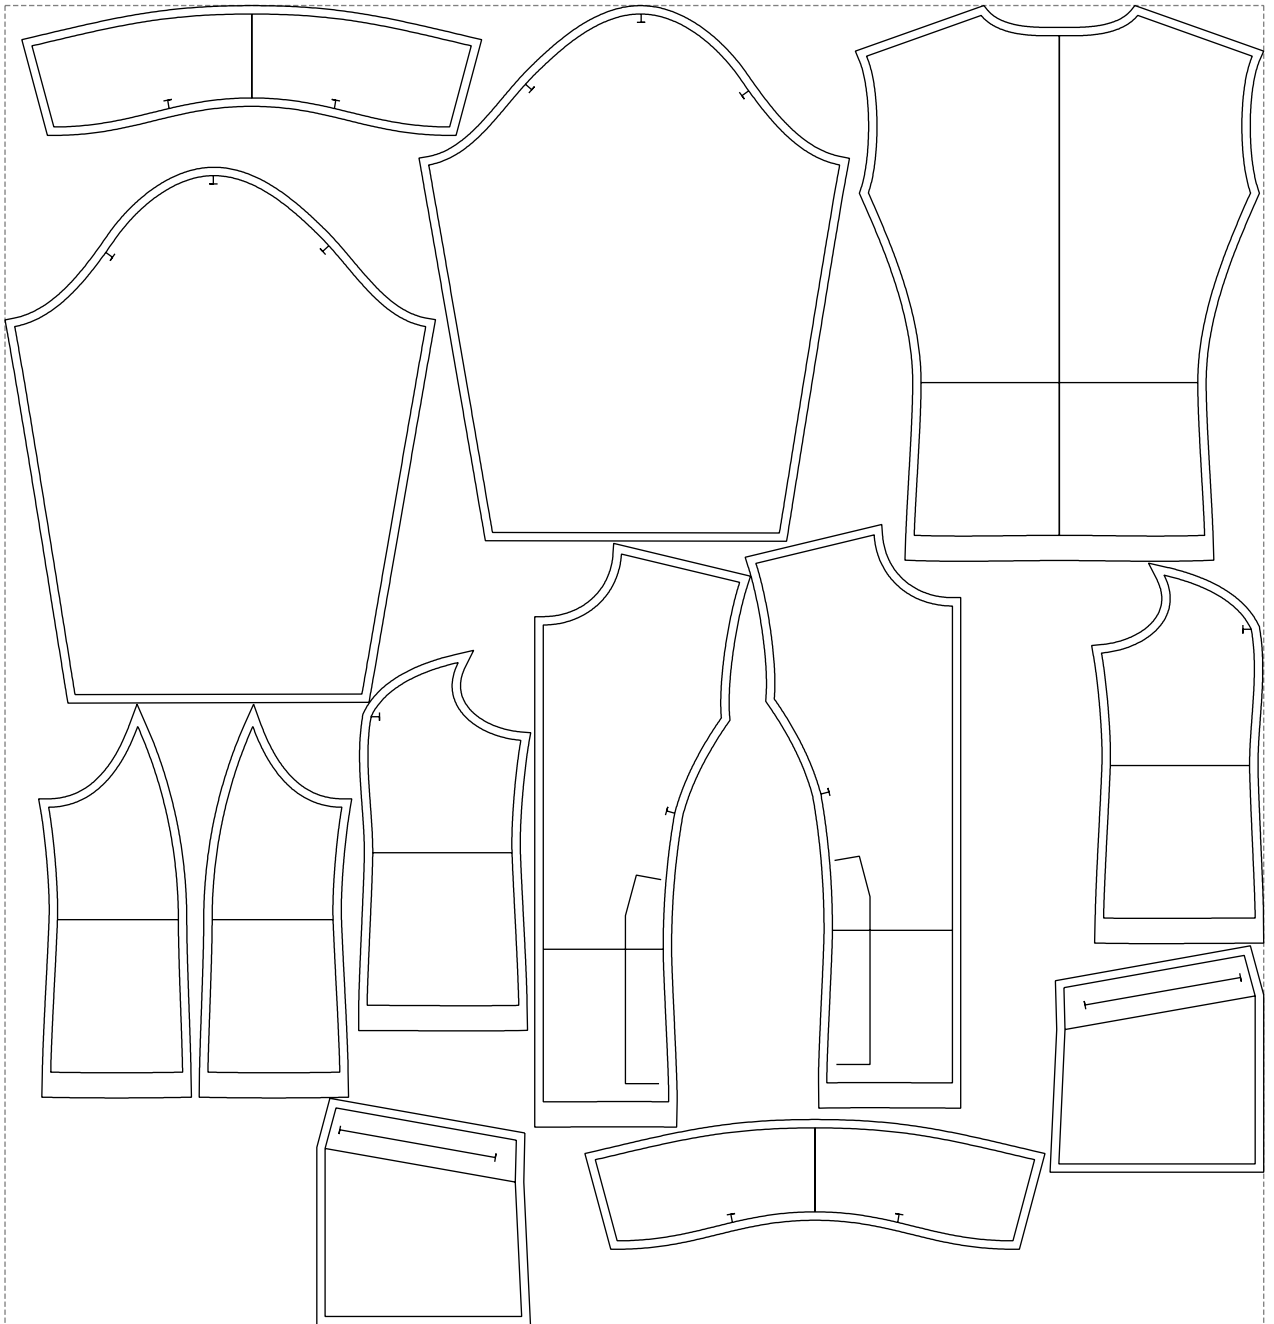

Not for print

Paper size: A4, size:1399.00 x1153.23 mm

# Example

size:1499.00 x1571.36 mm

Maneken =1 ver.0

rz\_1=170

rz\_16=120

rz\_17=104

rz\_18=103.6

rz\_19=128