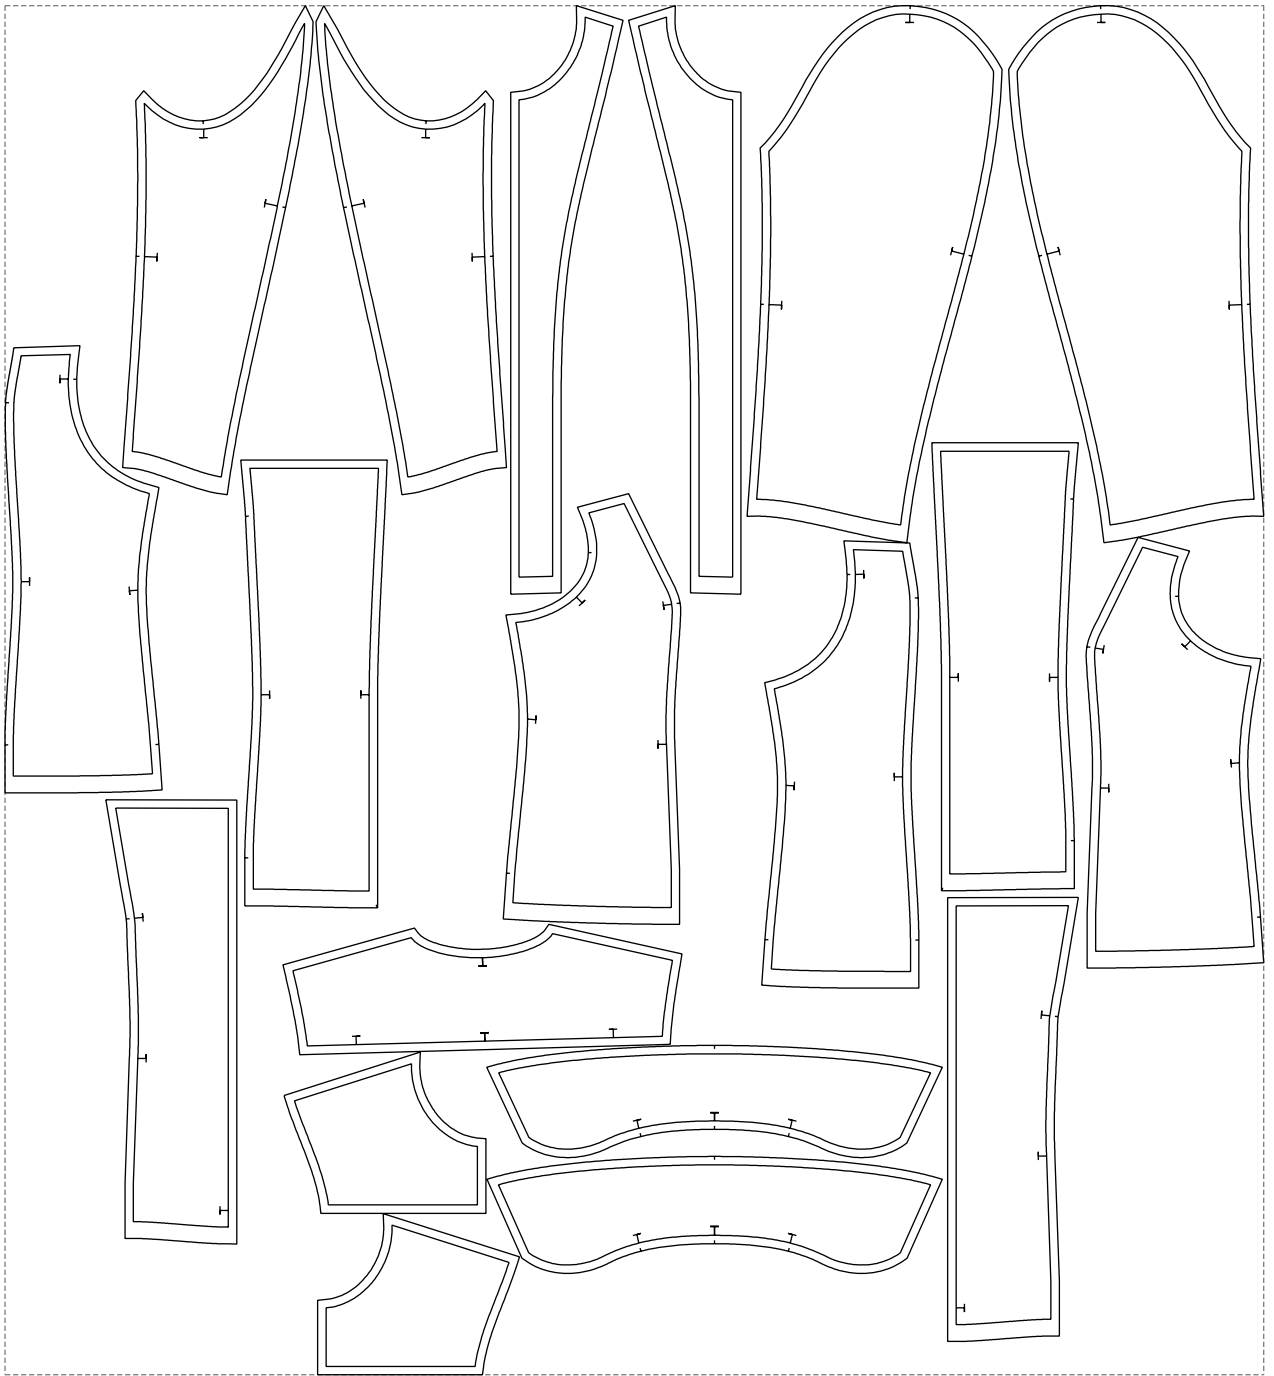

Not for print

Paper size: A4, size:1348.87 x825.65 mm

# Example

size:1499.00 x1630.95 mm

Maneken =1 ver.0

rz\_1=170

rz\_16=108

rz\_17=92.5

rz\_18=89.2

rz\_19=116

rz\_20=113

---

. . . . .  
. . . . .  
. . . . .