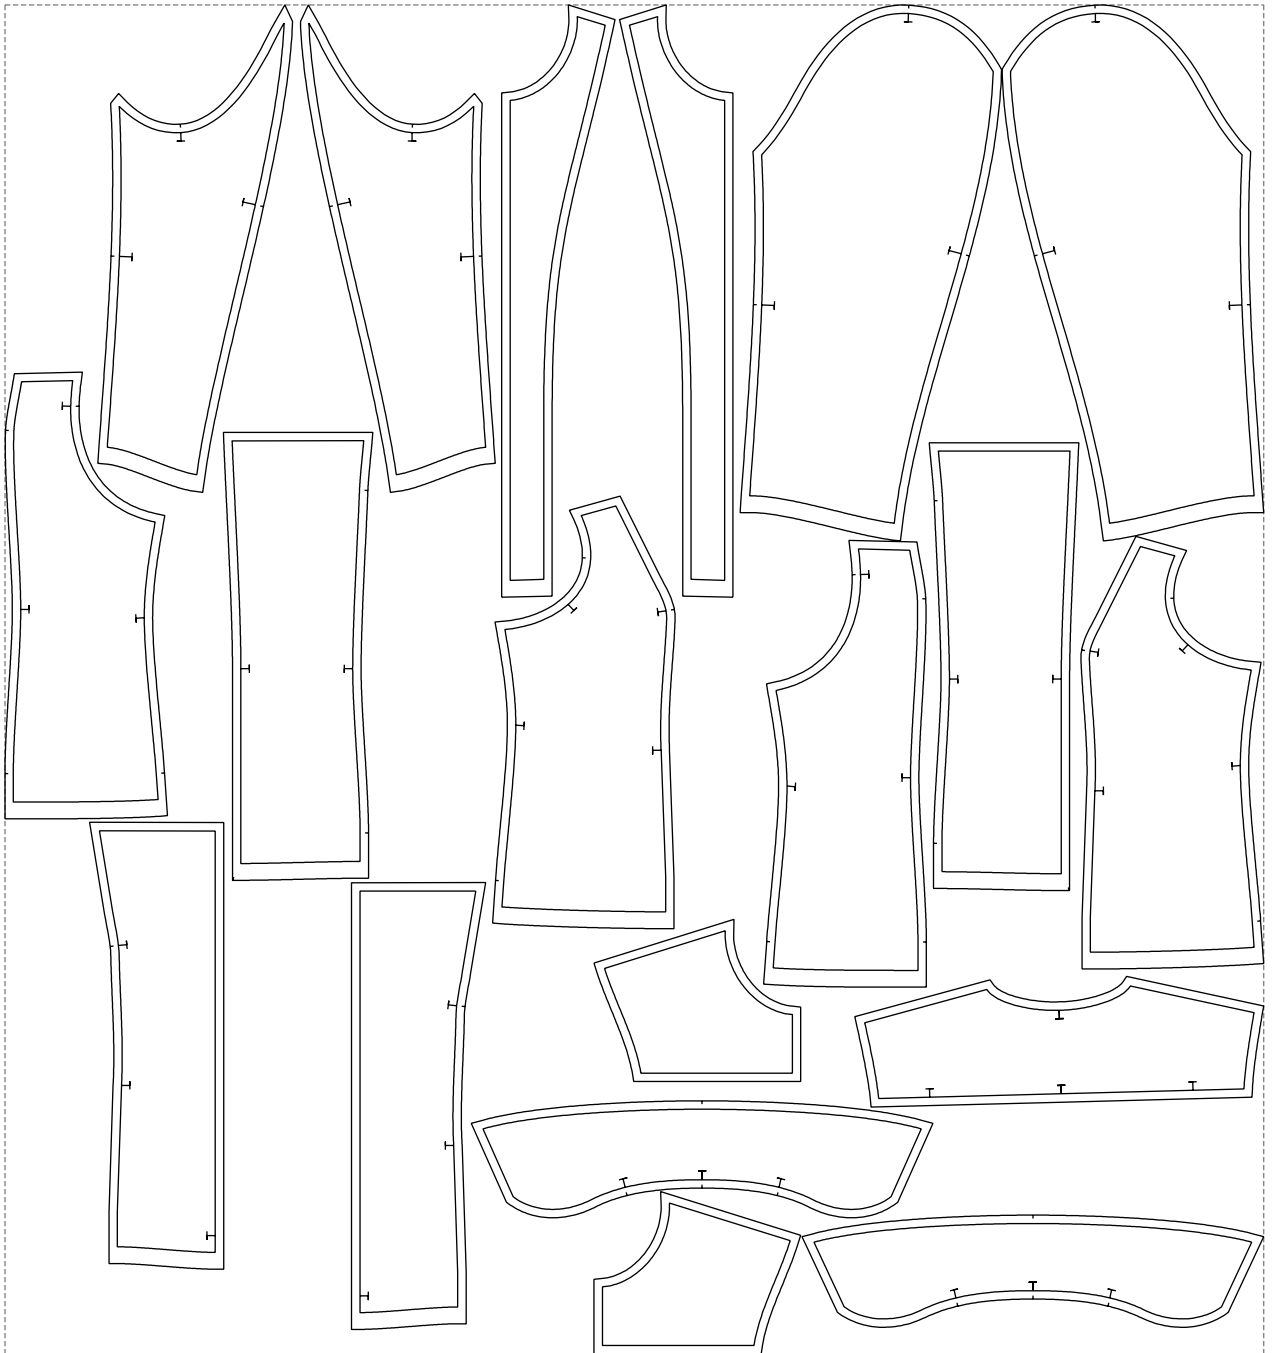

Not for print

Paper size: A4, size:1399.00 x818.21 mm

# Example

size:1499.00 x1606.63 mm

Maneken =1 ver.0

rz\_1=170

rz\_16=112

rz\_17=96.2

rz\_18=94

rz\_19=120

rz\_20=117

---

. . . . .  
. . . . .  
. . . . .