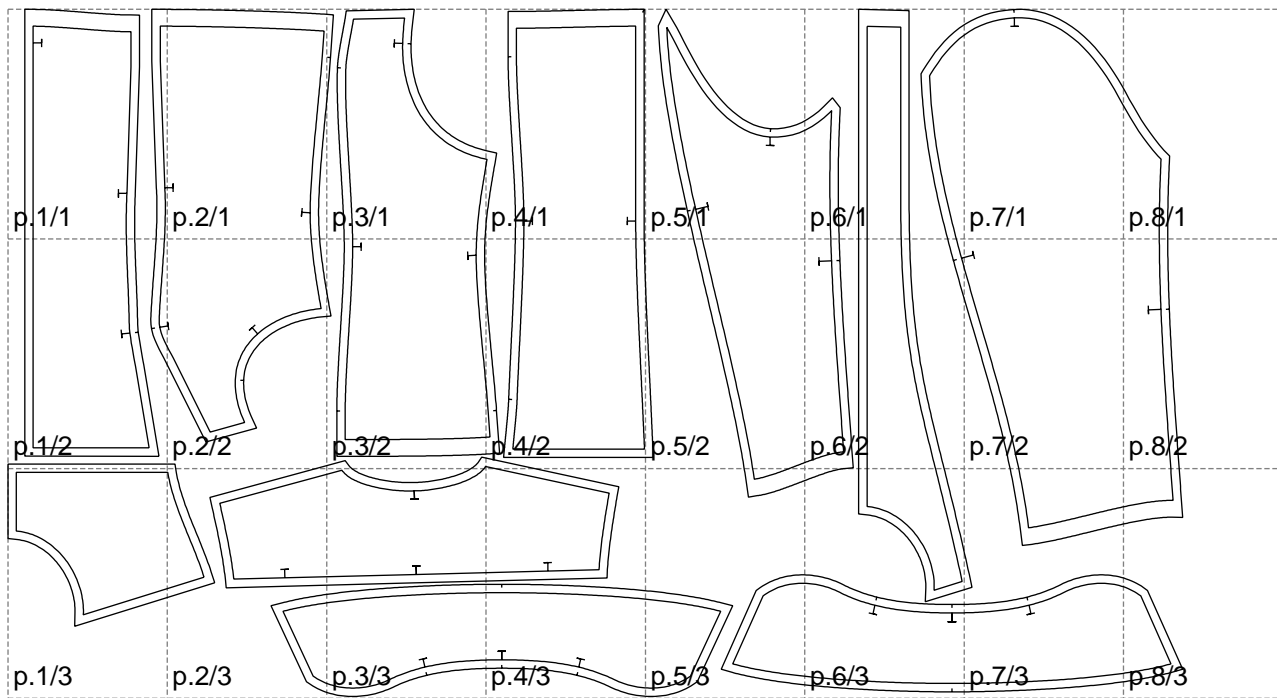

Not for print

Paper size: A4, size:1399.00 x818.21 mm

# Example

size:1499.00 x1606.63 mm

Maneken =1 ver.0

rz\_1=170

rz\_16=112

rz\_17=96.2

rz\_18=94

rz\_19=120

rz\_20=117

---

. . . . .  
. . . . .  
. . . . .