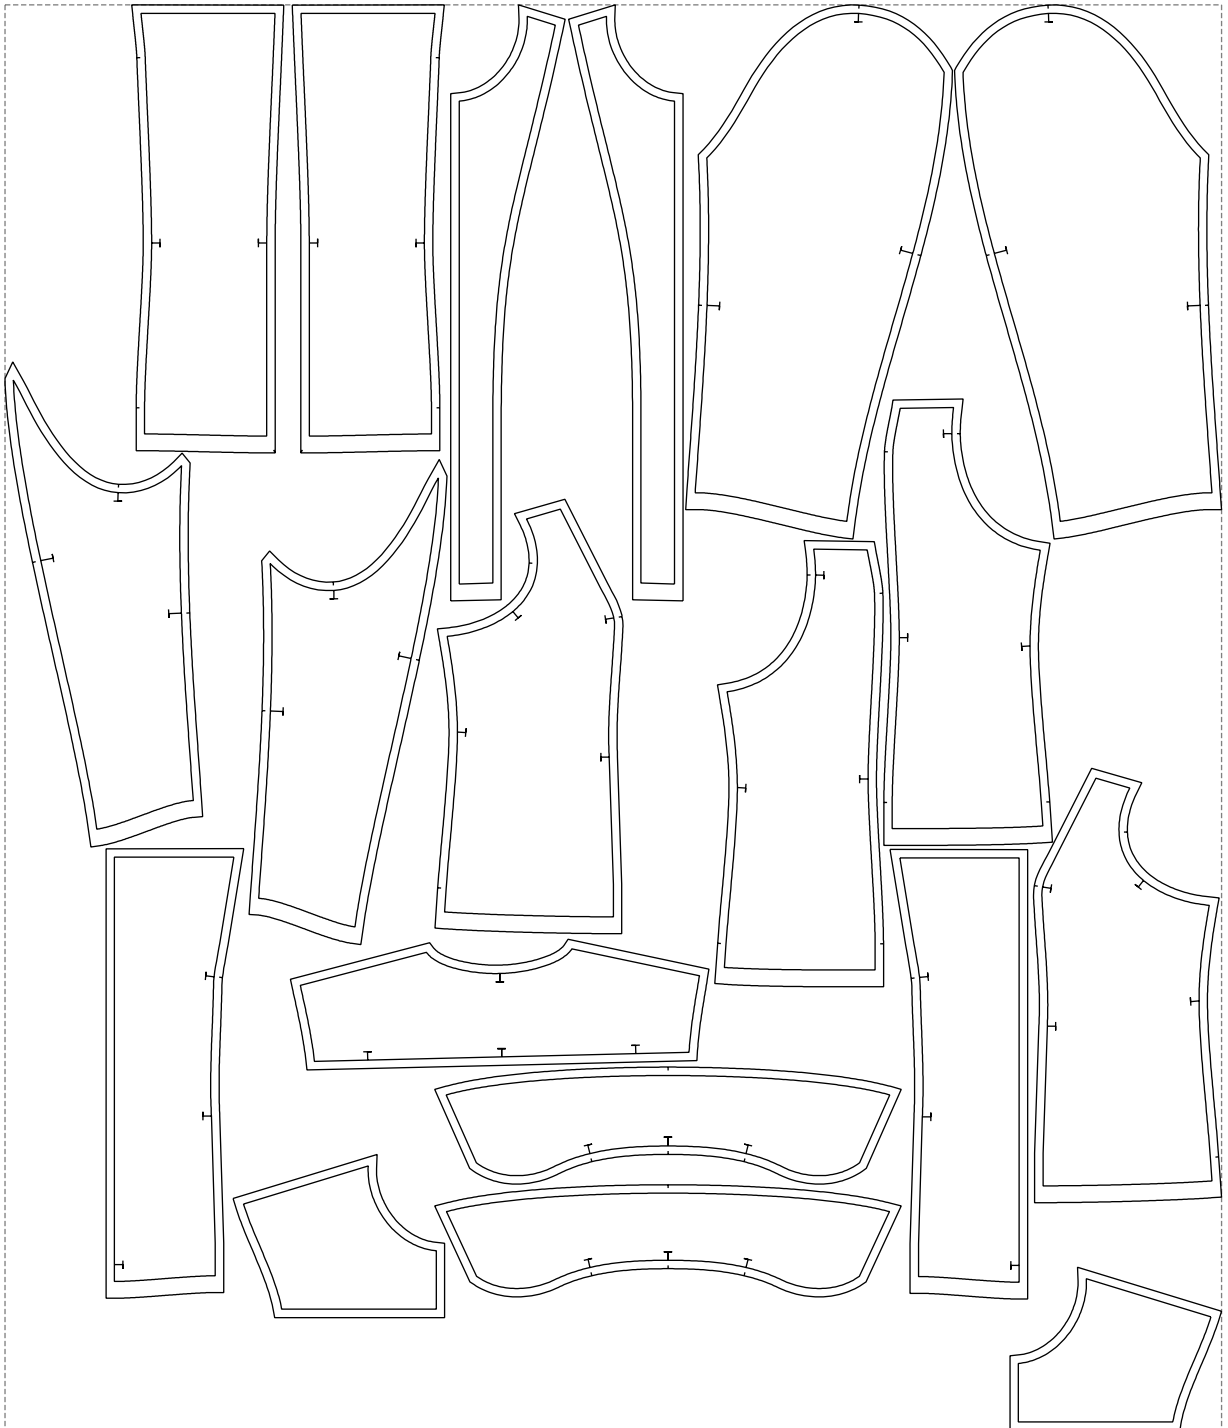

Not for print

Paper size: A4, size:1399.00 x838.58 mm

# Example

size:1448.87 x1697.82 mm

Maneken =1 ver.0

rz\_1=170

rz\_16=116

rz\_17=100

rz\_18=98.8

rz\_19=124

rz\_20=121

---

. . . . .  
. . . . .  
. . . . .