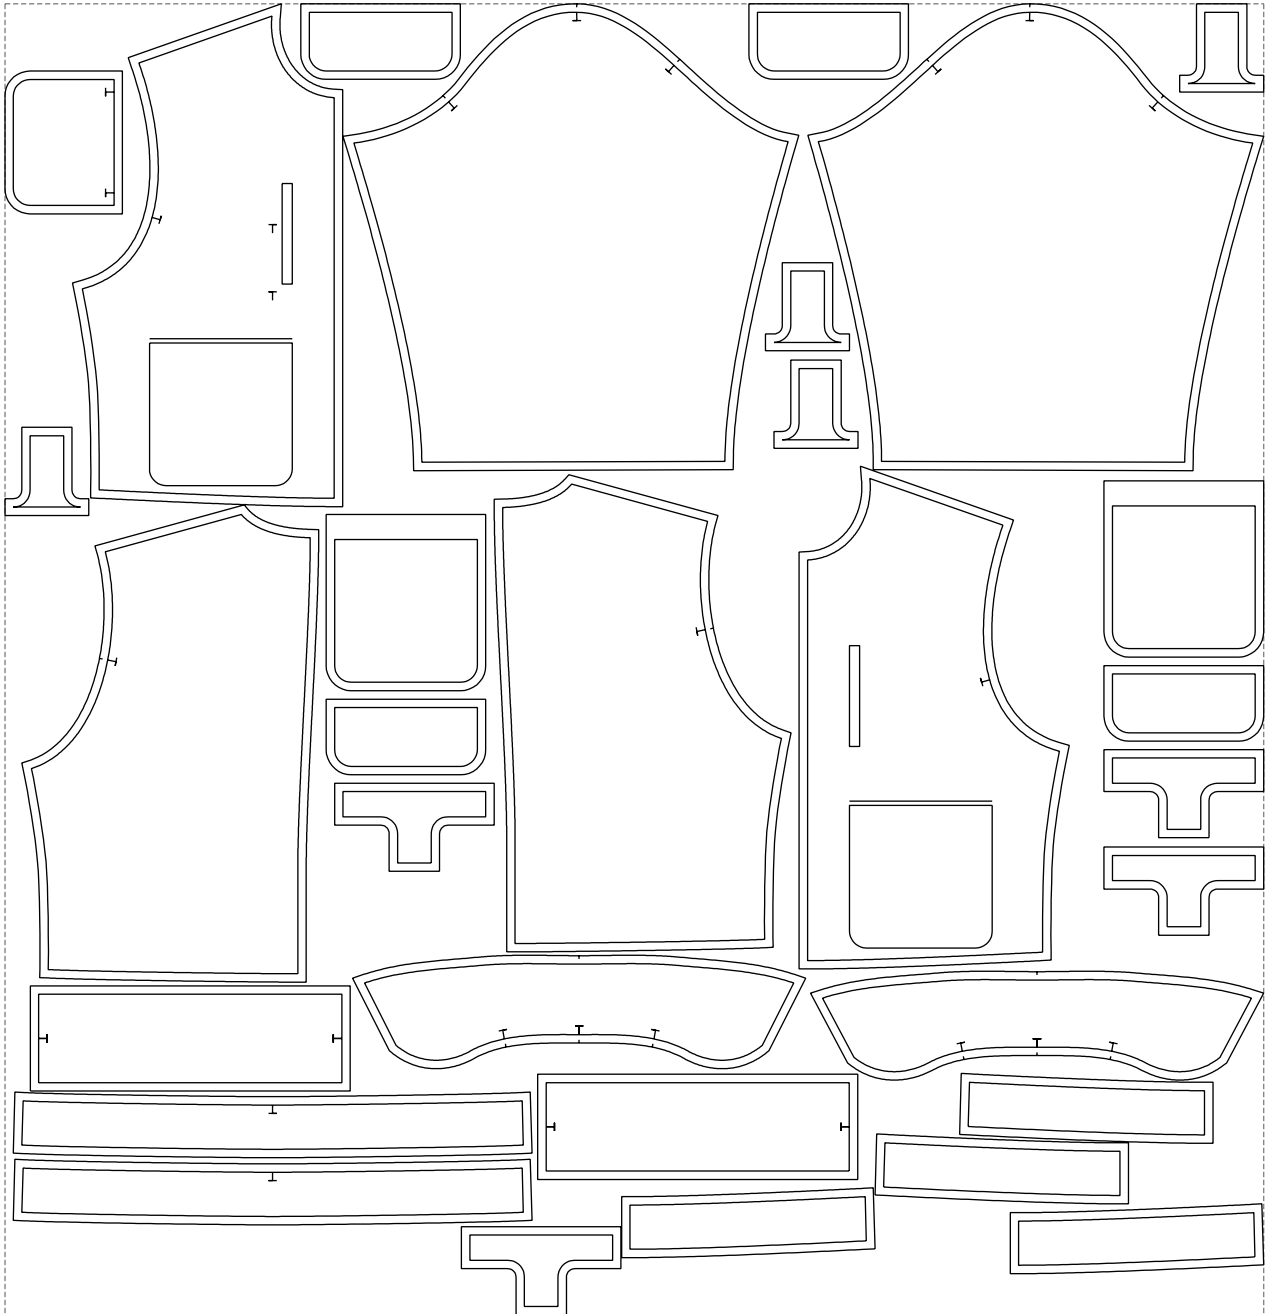

Not for print

Paper size: A4, size:1378.84 x1175.18 mm

# Example

size:1499.00 x1561.62 mm

Maneken =1 ver.0

rz\_1=170

rz\_16=104

rz\_17=88.9

rz\_18=84.4

rz\_19=112

rz\_20=109.3

---

. . . . .  
. . . . .  
. . . . .