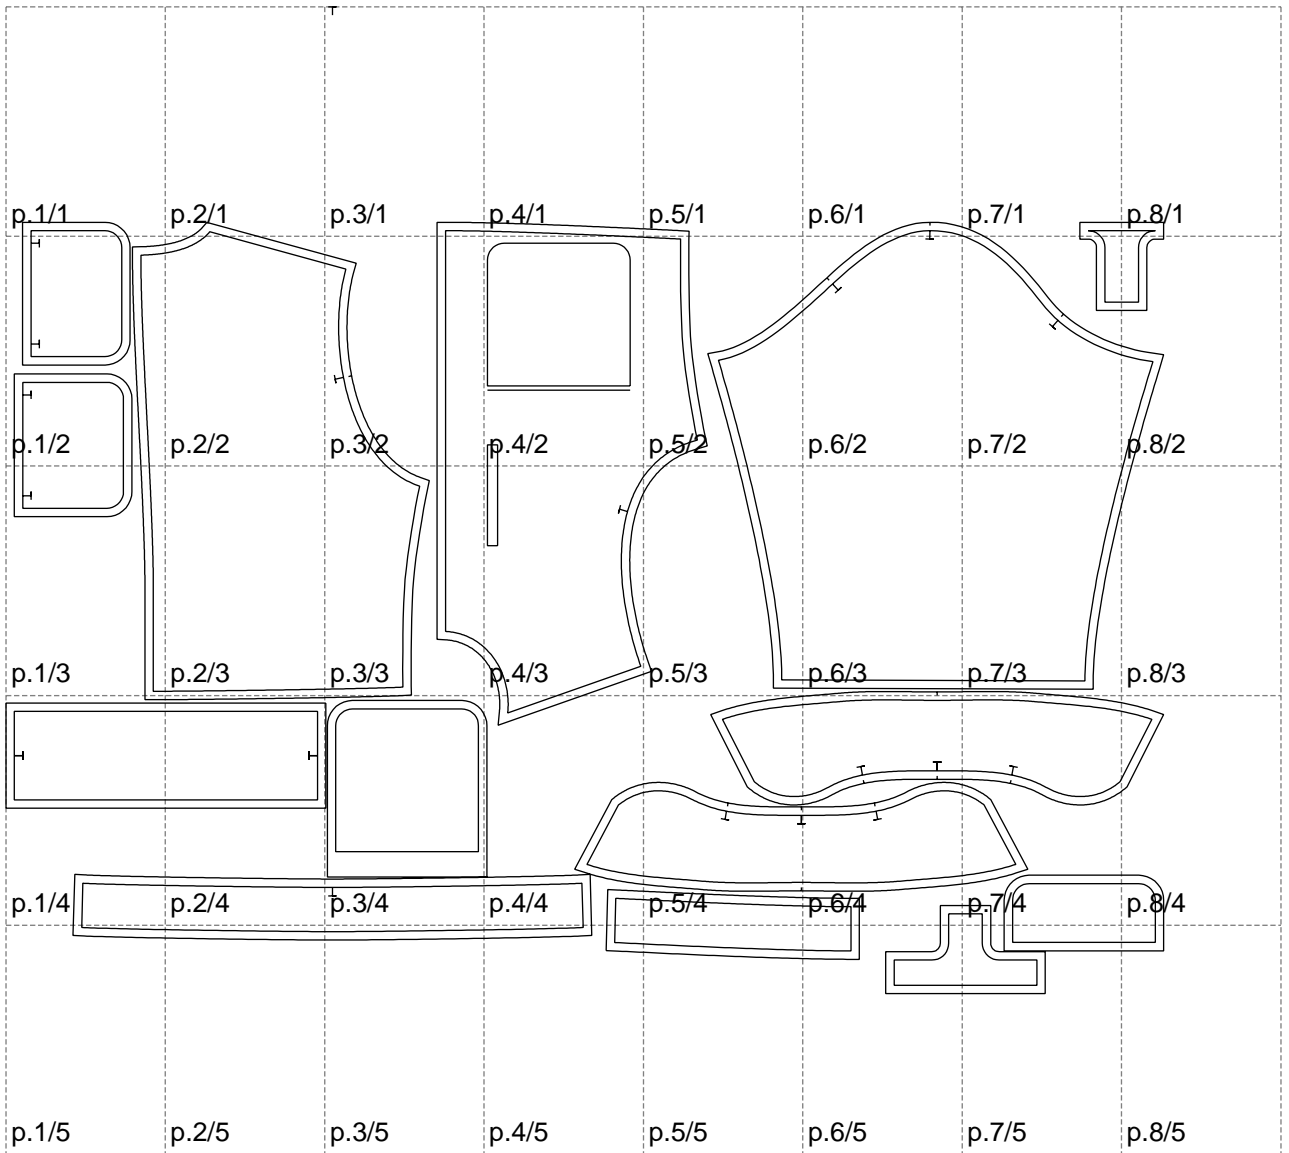

Not for print

Paper size: A4, size:1378.84 x1175.18 mm

# Example

size:1499.00 x1561.62 mm

Maneken =1 ver.0

rz\_1=170

rz\_16=104

rz\_17=88.9

rz\_18=84.4

rz\_19=112

rz\_20=109.3

---

. . . . .  
. . . . .  
. . . . .