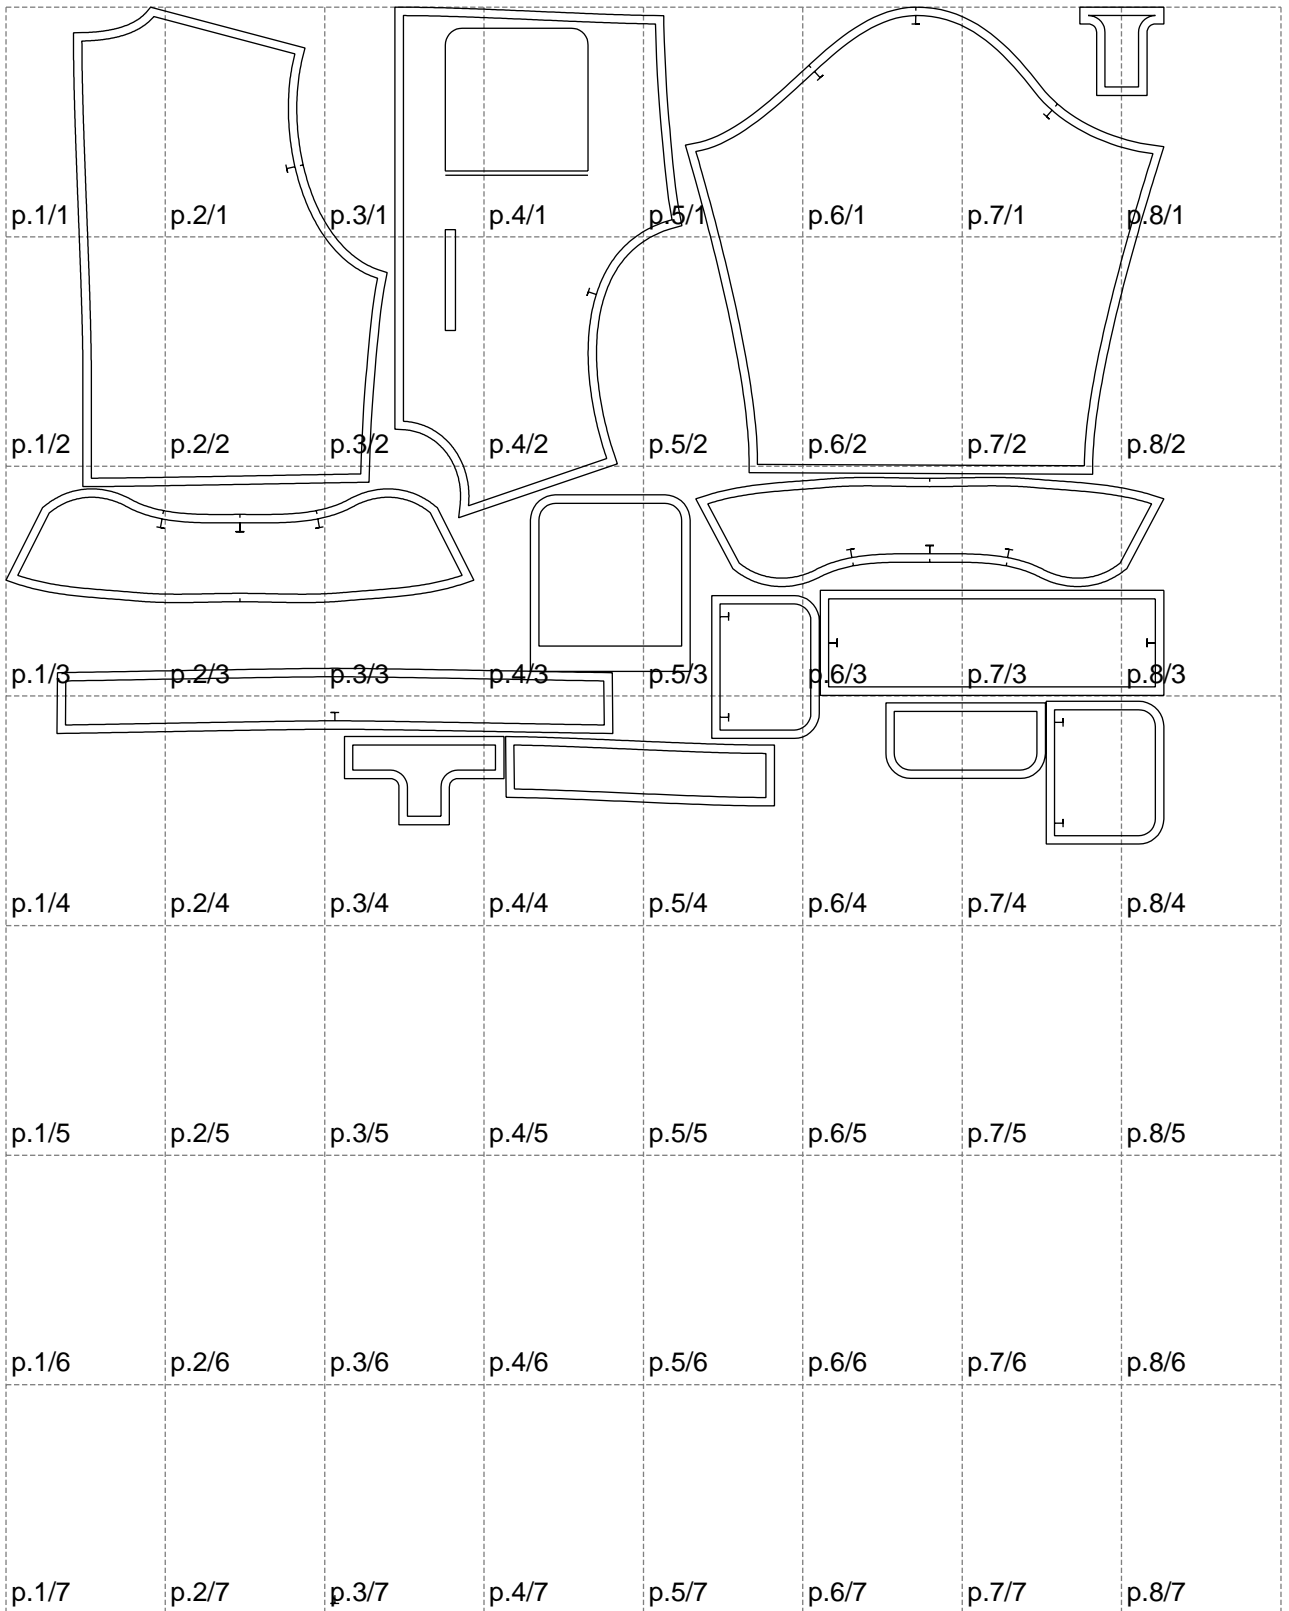

Not for print

Paper size: A4, size:1378.96 x1900.82 mm

# Example

size:1499.00 x1622.26 mm

Maneken =1 ver.0

rz\_1=170

rz\_16=112

rz\_17=96.2

rz\_18=94

rz\_19=120

rz\_20=117

---

. . . . .  
. . . . .  
. . . . .