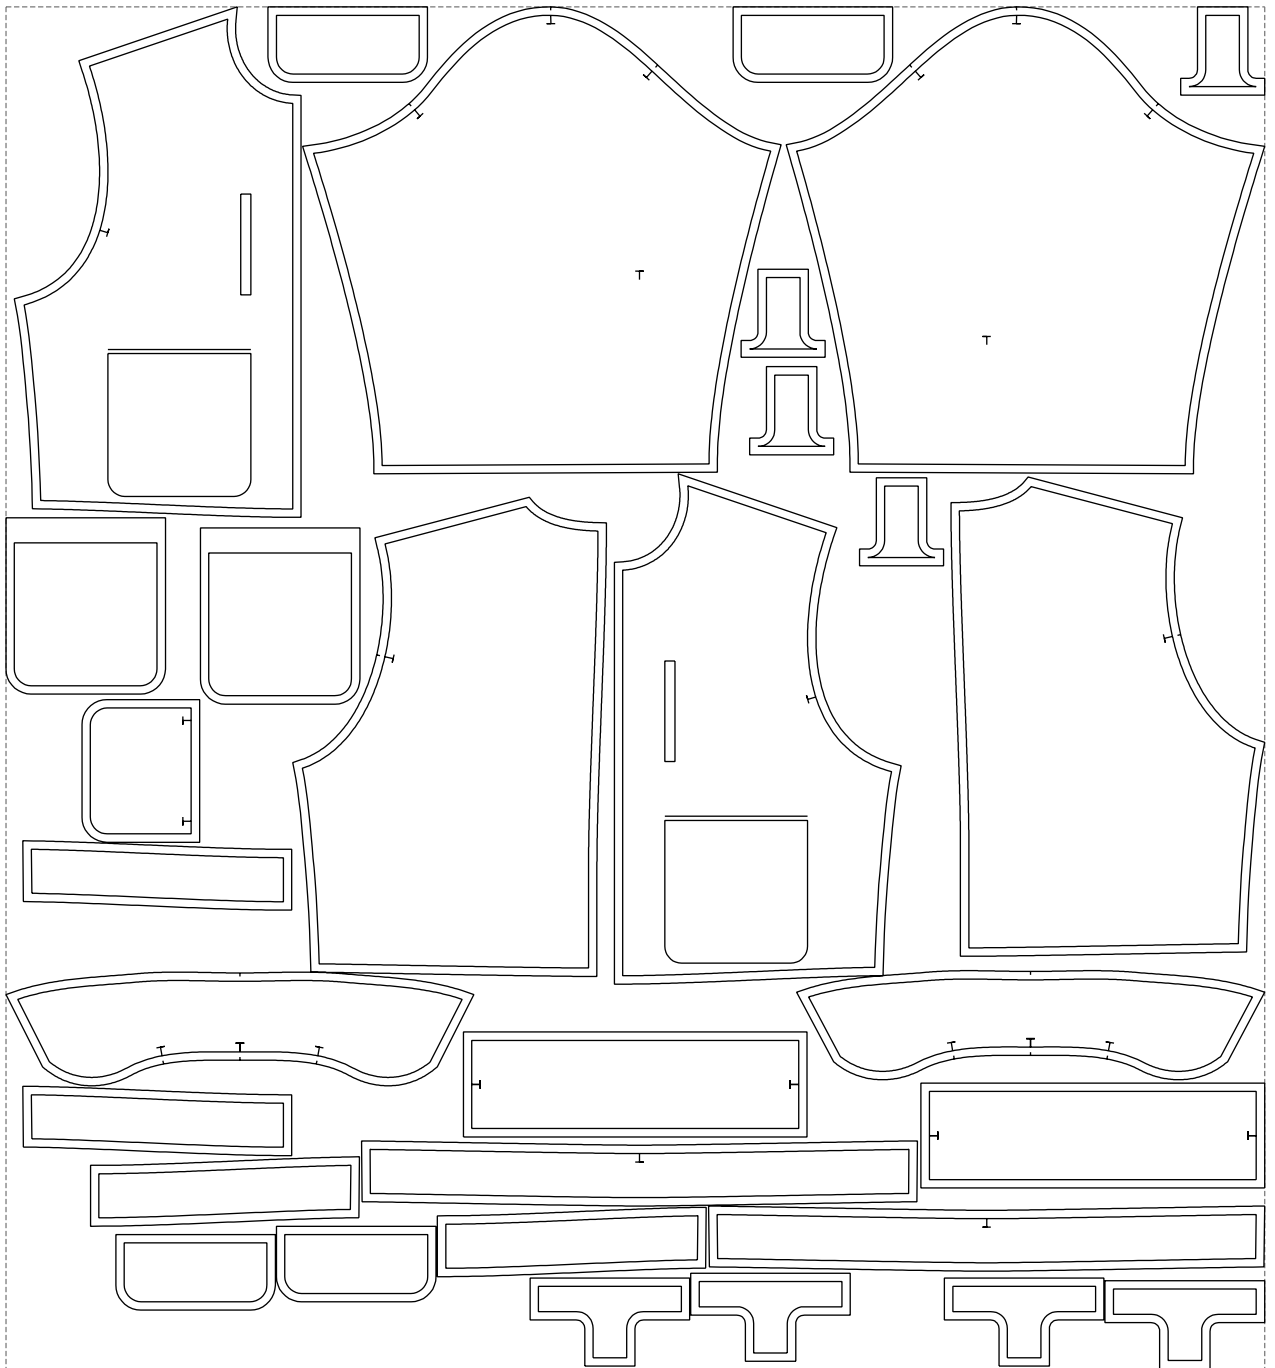

Not for print

Paper size: A4, size:1378.96 x1900.82 mm

# Example

size:1499.00 x1622.26 mm

Maneken =1 ver.0

rz\_1=170

rz\_16=112

rz\_17=96.2

rz\_18=94

rz\_19=120

rz\_20=117

---

. . . . .  
. . . . .  
. . . . .