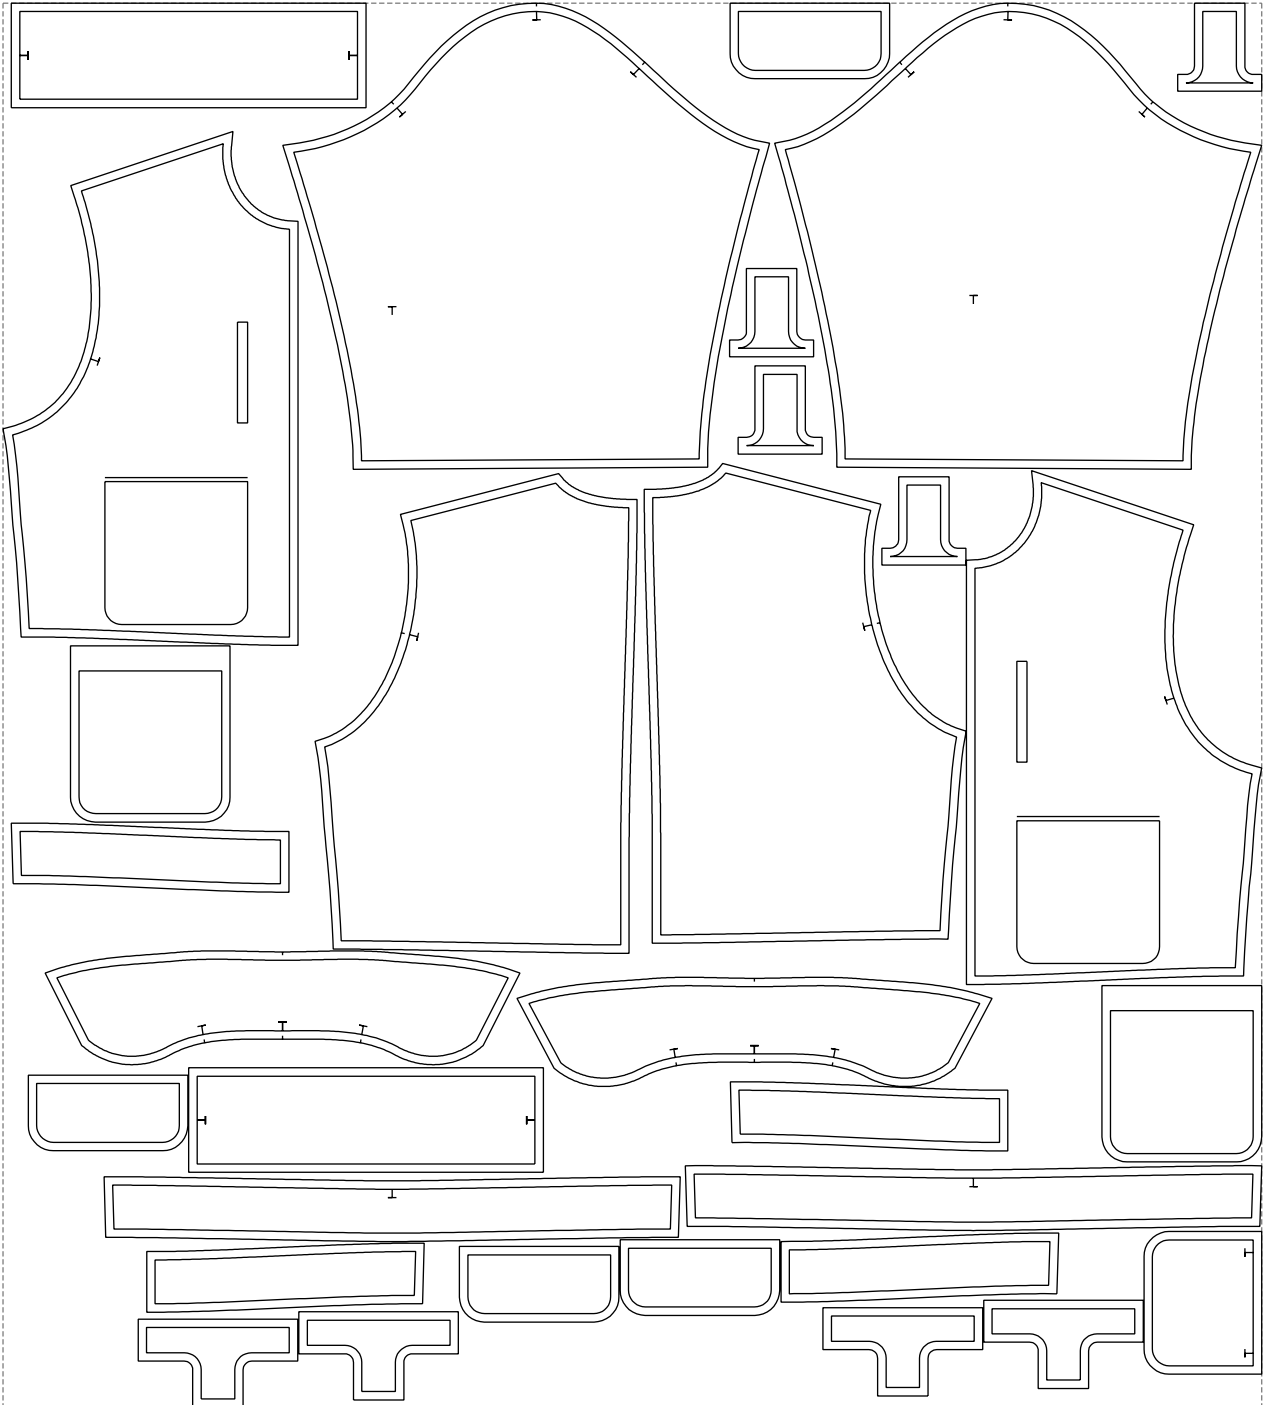

Not for print

Paper size: A4, size:1399.00 x1908.77 mm

# Example

size:1499.00 x1672.60 mm

Maneken =1 ver.0

rz\_1=170

rz\_16=116

rz\_17=100

rz\_18=98.8

rz\_19=124