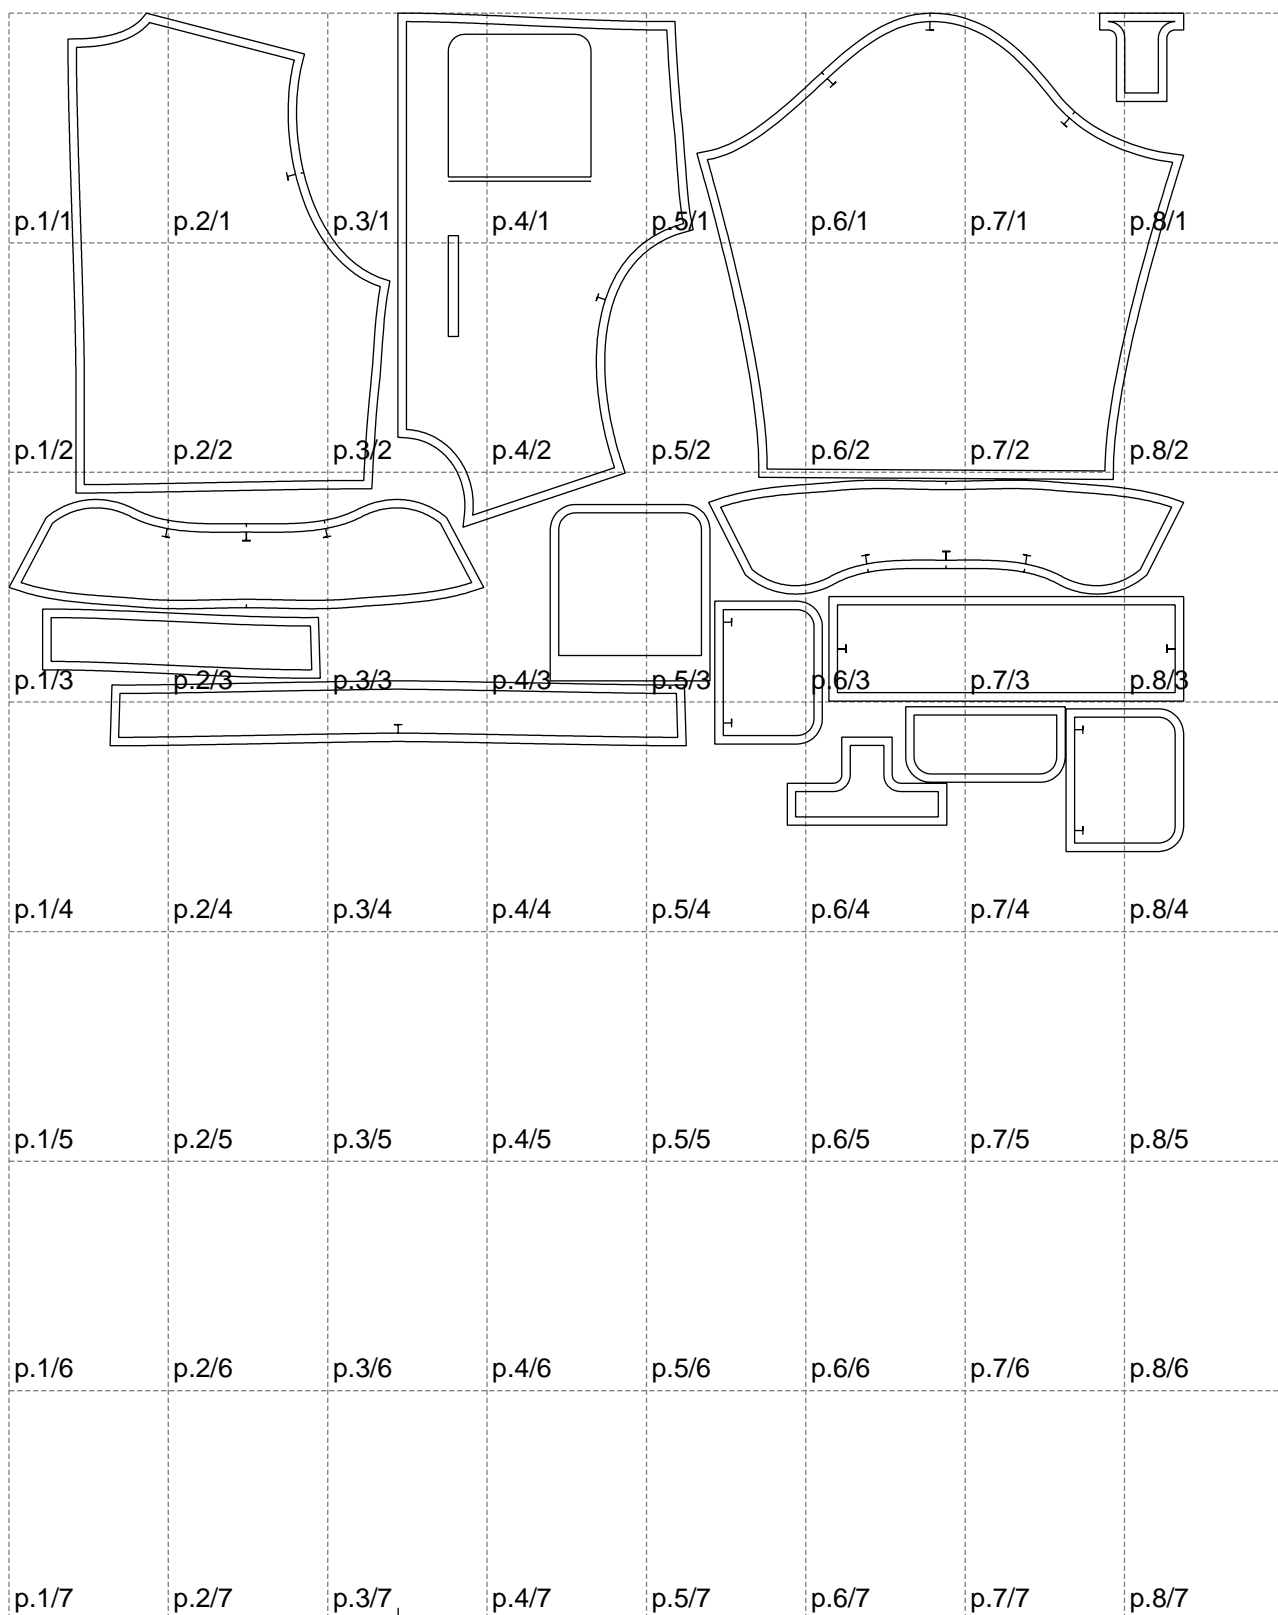

Not for print

Paper size: A4, size:1399.00 x1908.77 mm

# Example

size:1499.00 x1672.60 mm

Maneken =1 ver.0

rz\_1=170

rz\_16=116

rz\_17=100

rz\_18=98.8

rz\_19=124

rz\_20=121

---

. . . . .  
. . . . .  
. . . . .