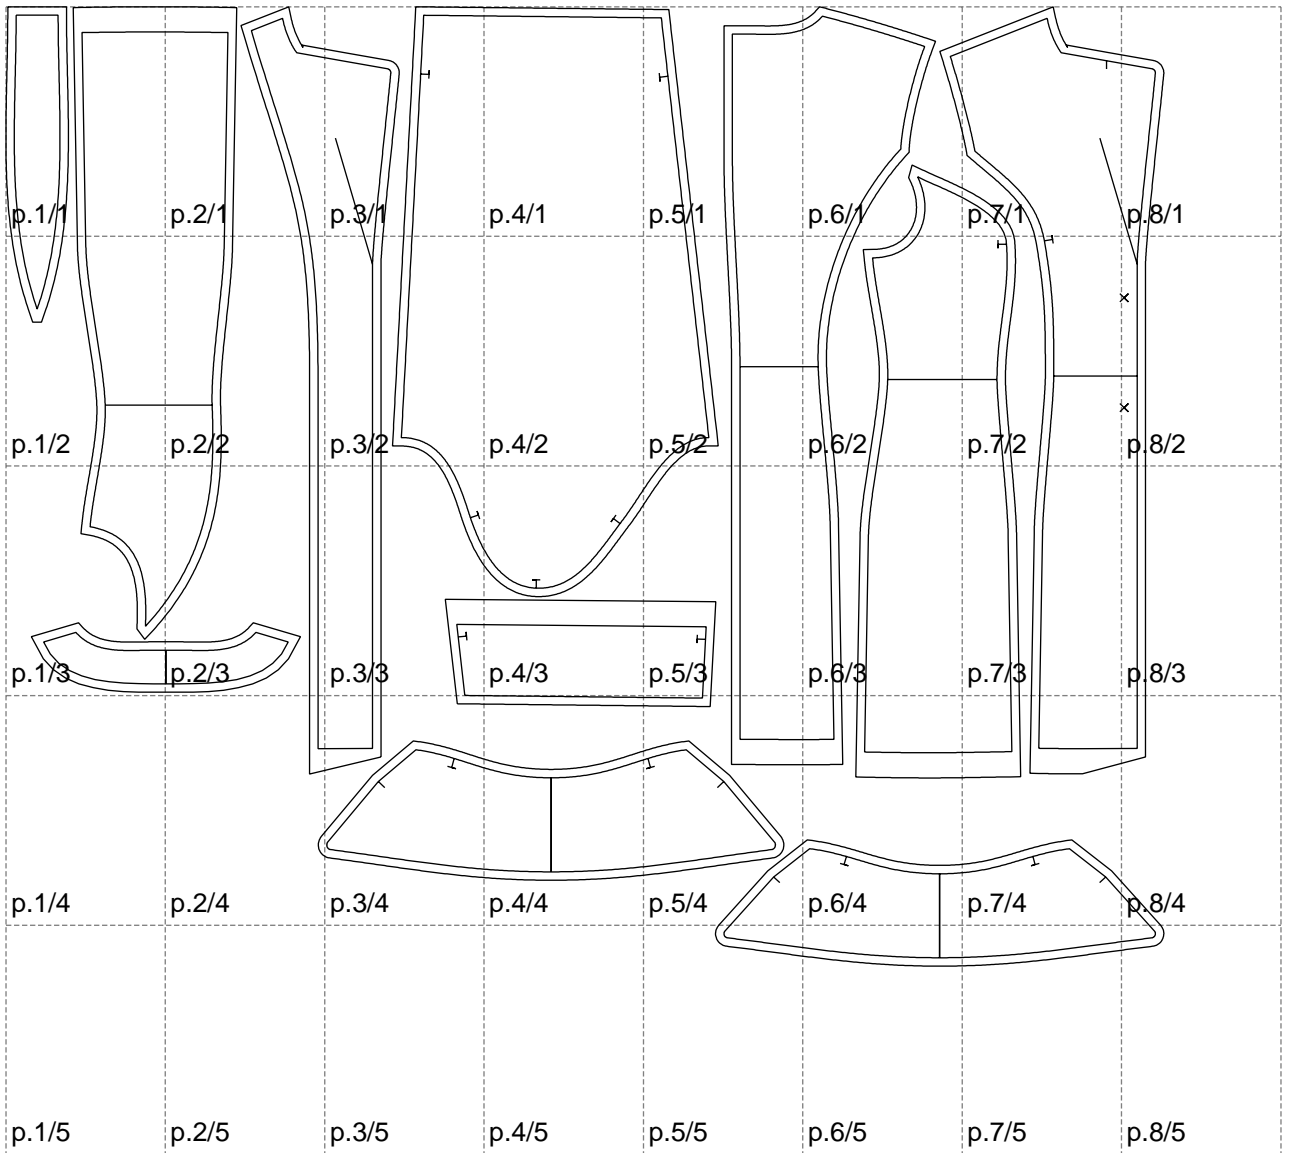

Not for print

Paper size: A4, size:1378.93 x1142.41 mm

# Example

size:1499.00 x2084.80 mm

Maneken =1 ver.0

rz\_1=170

rz\_16=96

rz\_17=82

rz\_18=76

rz\_19=104

rz\_20=101.8

---

. . . . .  
. . . . .  
. . . . .