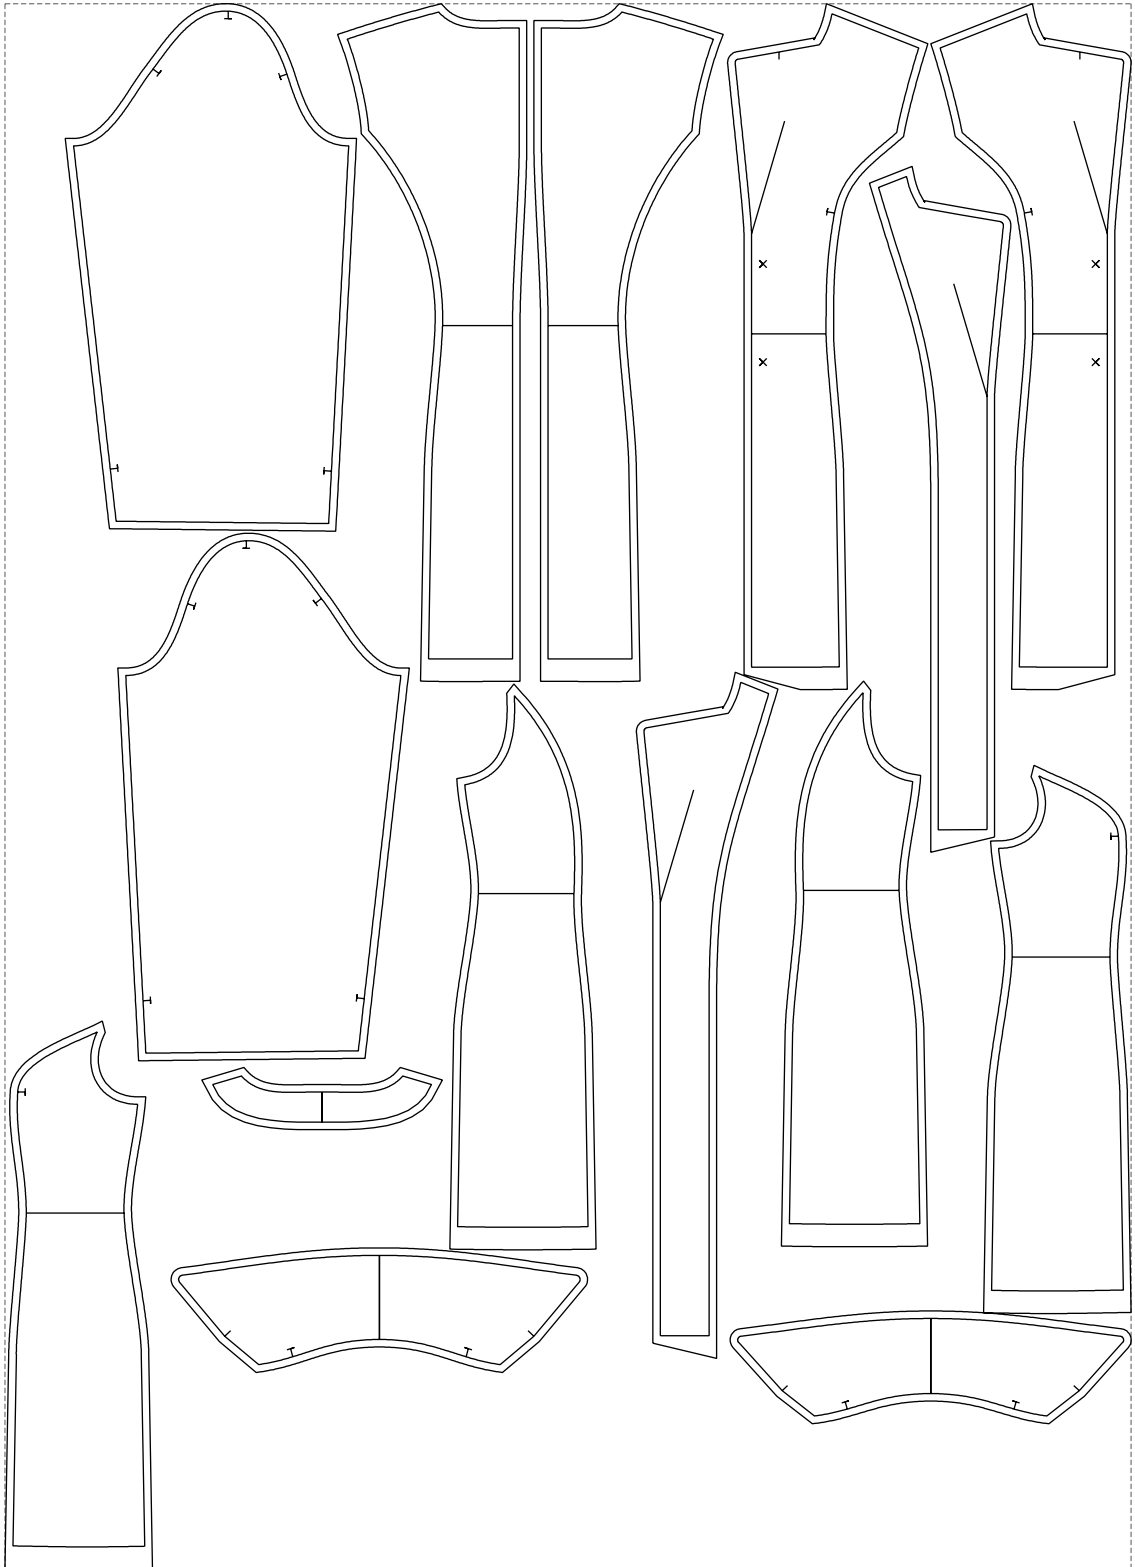

Not for print

Paper size: A4, size:1378.93 x1142.41 mm

# Example

size:1499.00 x2084.80 mm

Maneken =1 ver.0

rz\_1=170

rz\_16=96

rz\_17=82

rz\_18=76

rz\_19=104