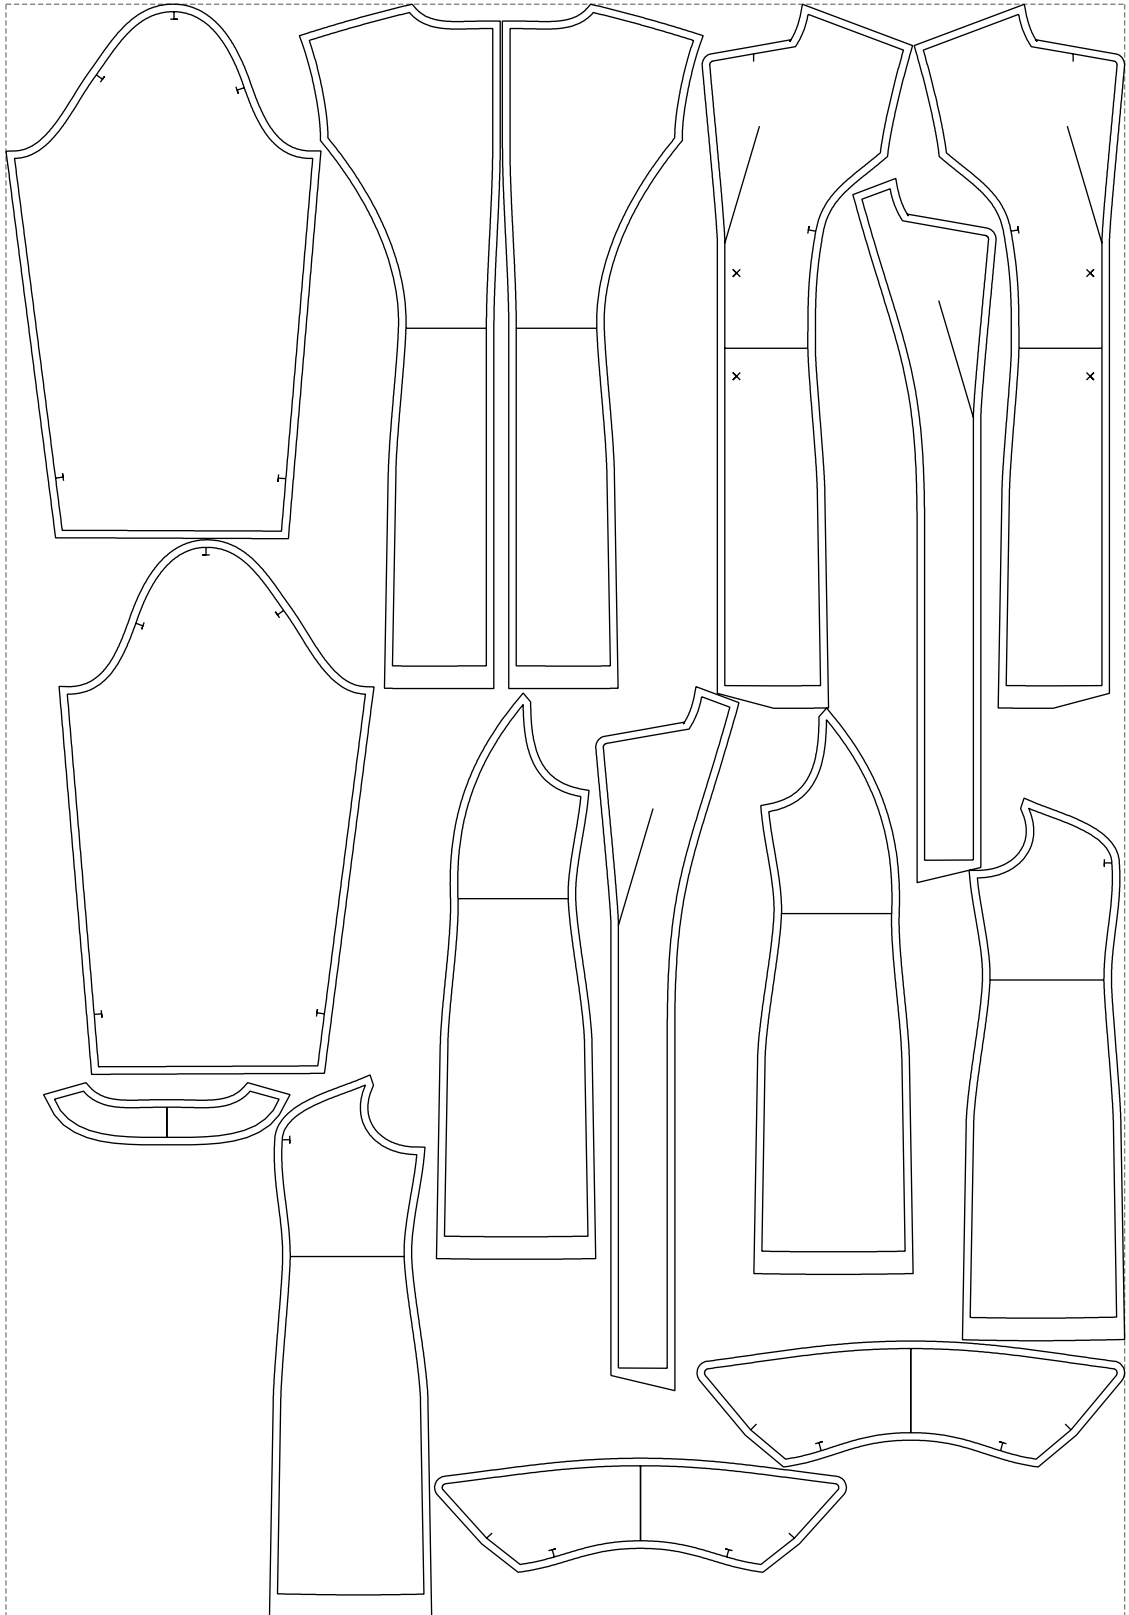

Not for print

Paper size: A4, size:1399.00 x1153.96 mm

# Example

size:1488.91 x2148.00 mm

Maneken =1 ver.0

rz\_1=170

rz\_16=108

rz\_17=92.5

rz\_18=89.2

rz\_19=116