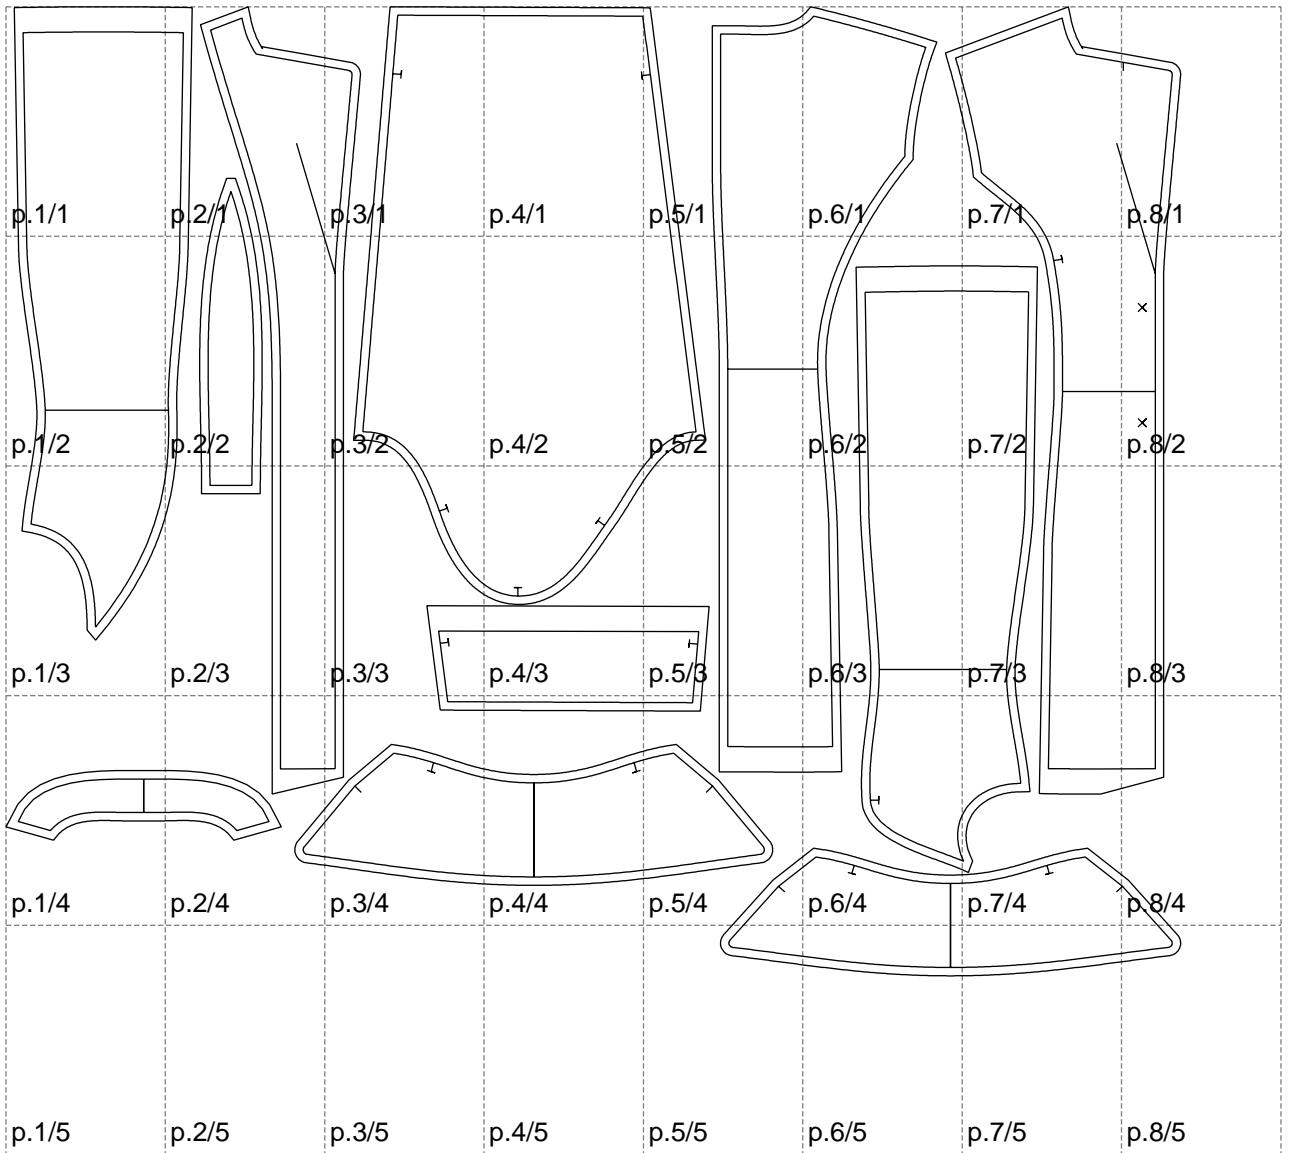

Not for print

Paper size: A4, size:1399.00 x1153.96 mm

# Example

size:1488.91 x2148.00 mm

Maneken =1 ver.0

rz\_1=170

rz\_16=108

rz\_17=92.5

rz\_18=89.2

rz\_19=116

rz\_20=113

---

. . . . .  
. . . . .  
. . . . .