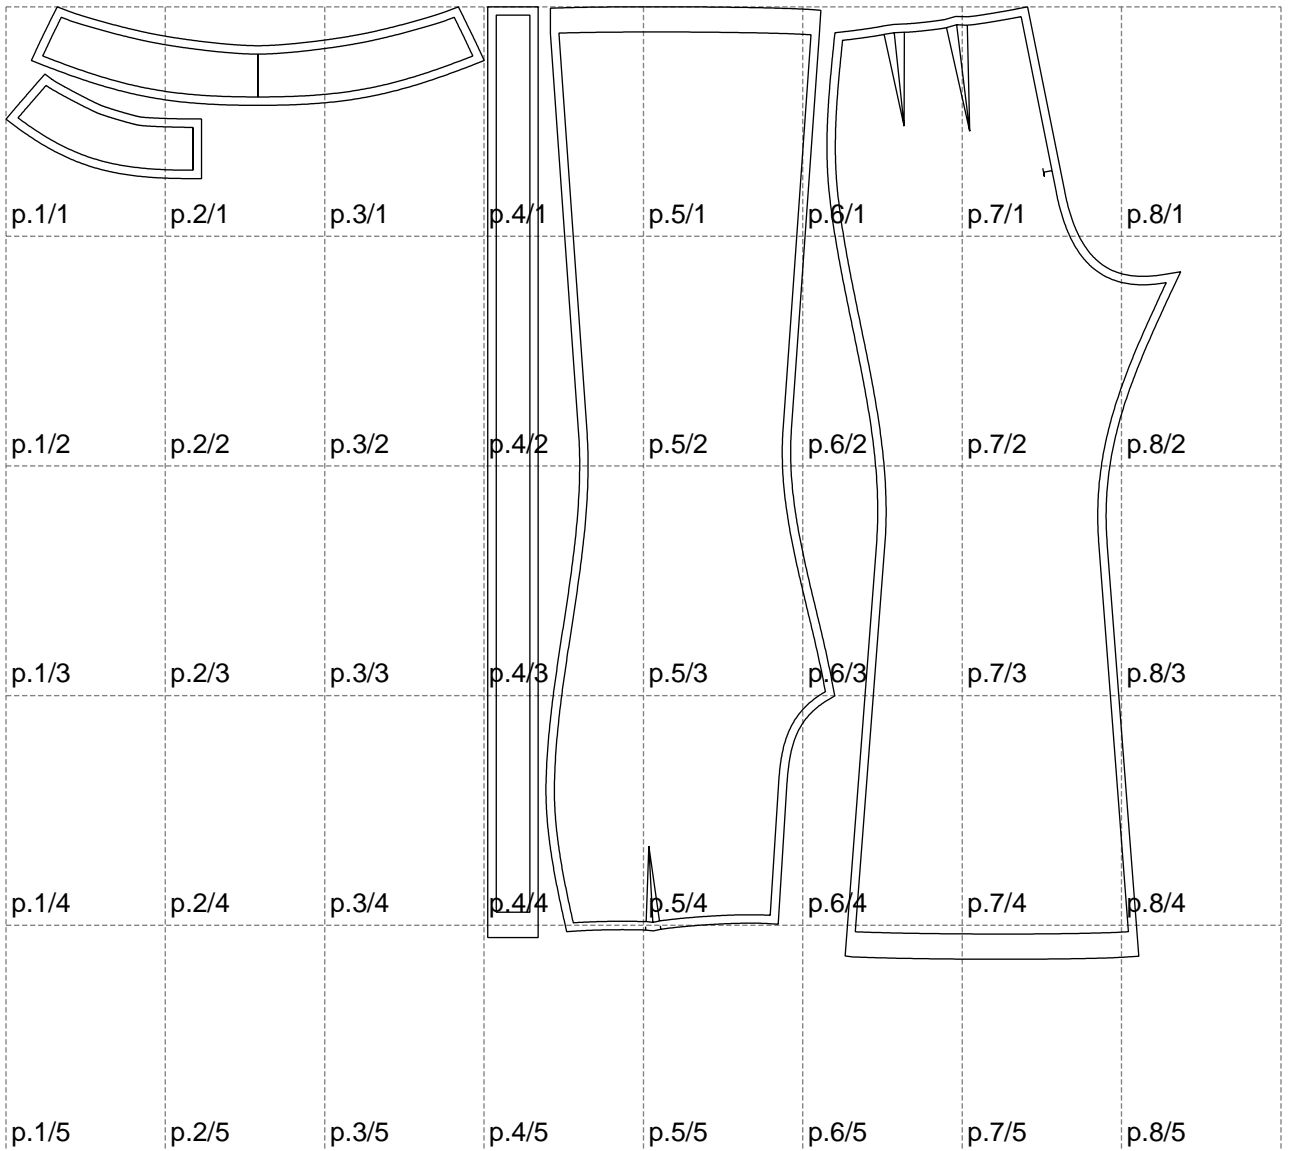

Not for print

Paper size: A4, size:1399.00 x1134.18 mm

# Example

size:120.38 x1108.26 mm

Maneken =1 ver.0

rz\_1=170

rz\_16=104

rz\_17=88.9

rz\_18=84.4

rz\_19=112

rz\_20=109.3

---

. . . . .  
. . . . .  
. . . . .