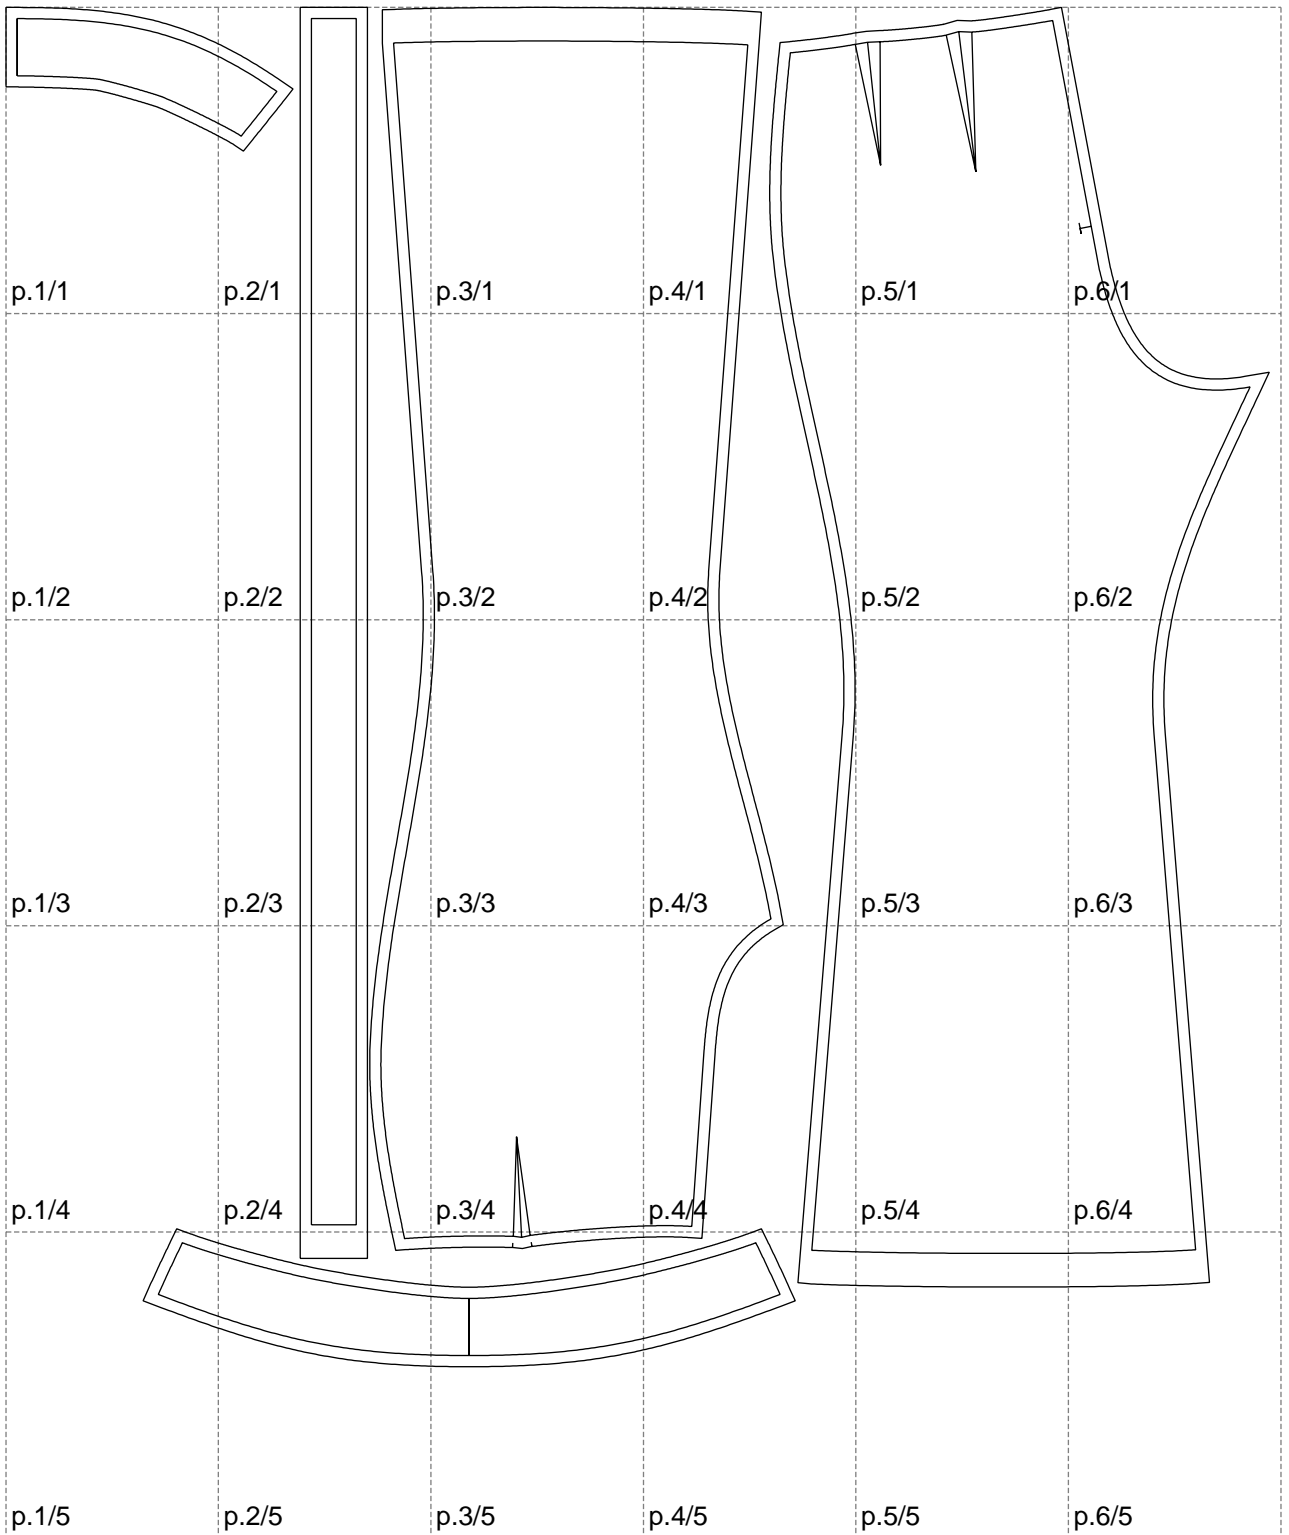

Not for print

Paper size: A4, size:1128.38 x1213.97 mm

Example

size:120.38 x1117.21 mm

Maneken =1 ver.0

rz_1=170

rz_16=112

rz_17=96.2

rz_18=94

rz_19=120

rz_20=117

.
.
.