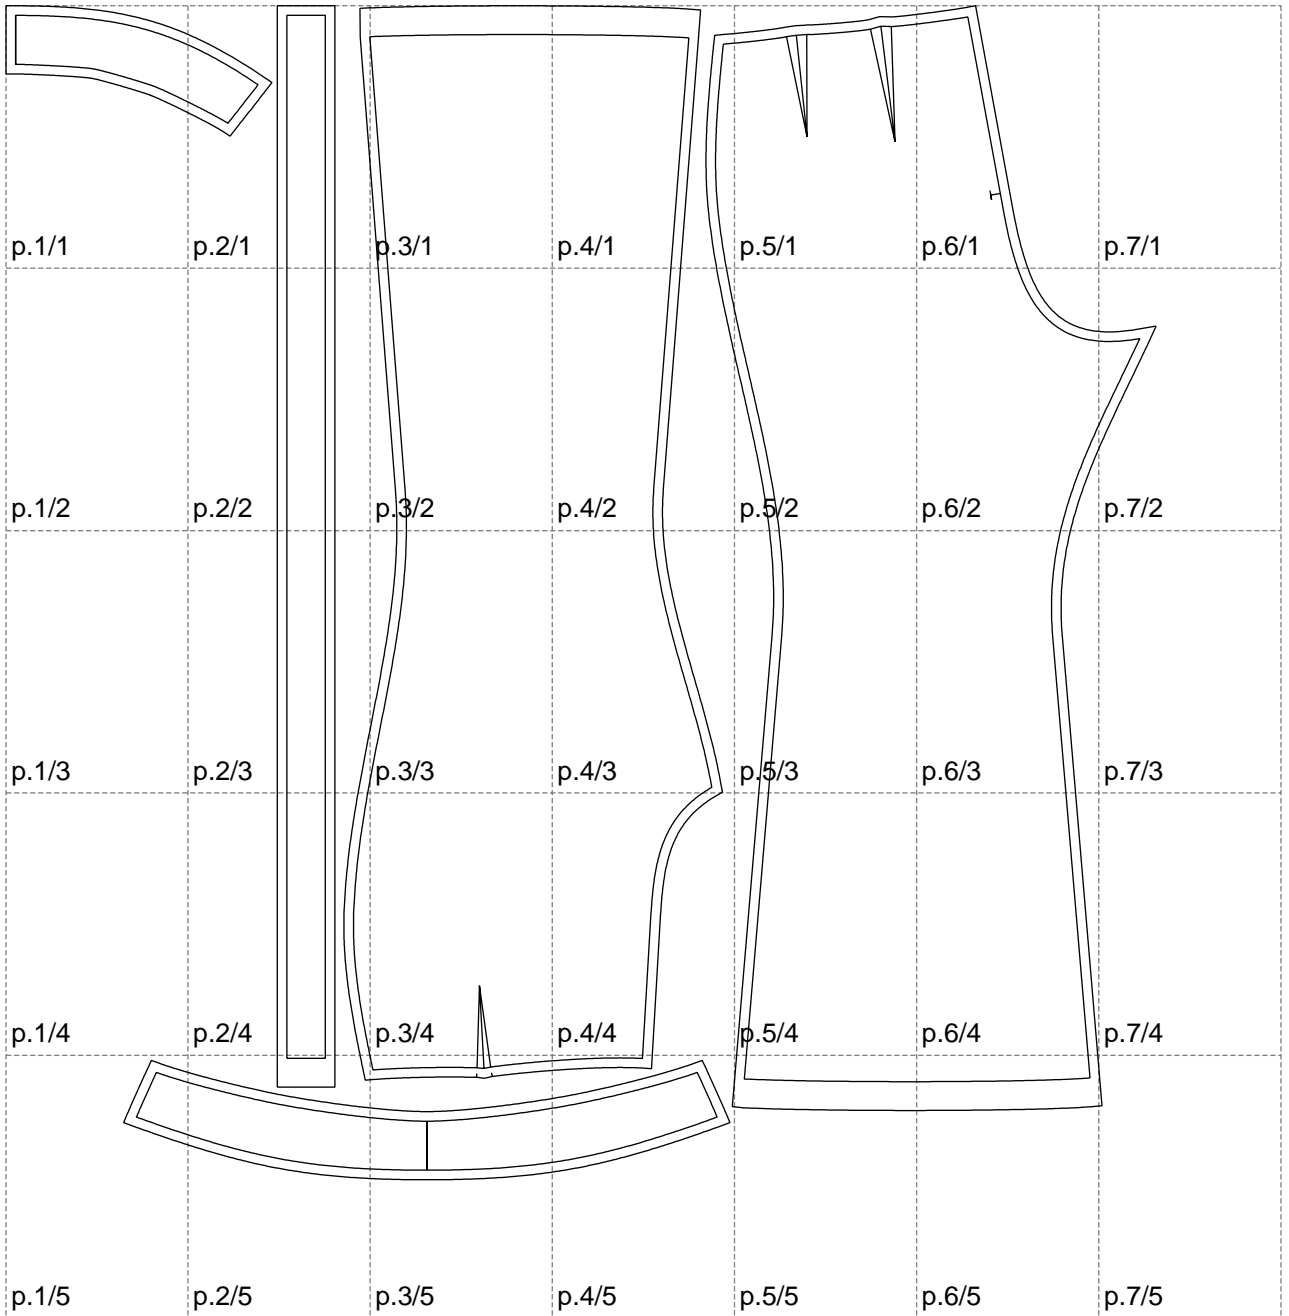

Not for print

Paper size: A4, size:1198.67 x1223.24 mm

Example

size:120.38 x1126.74 mm

Maneken =1 ver.0

rz_1=170

rz_16=120

rz_17=104

rz_18=103.6

rz_19=128

rz_20=125.1

.
.
.