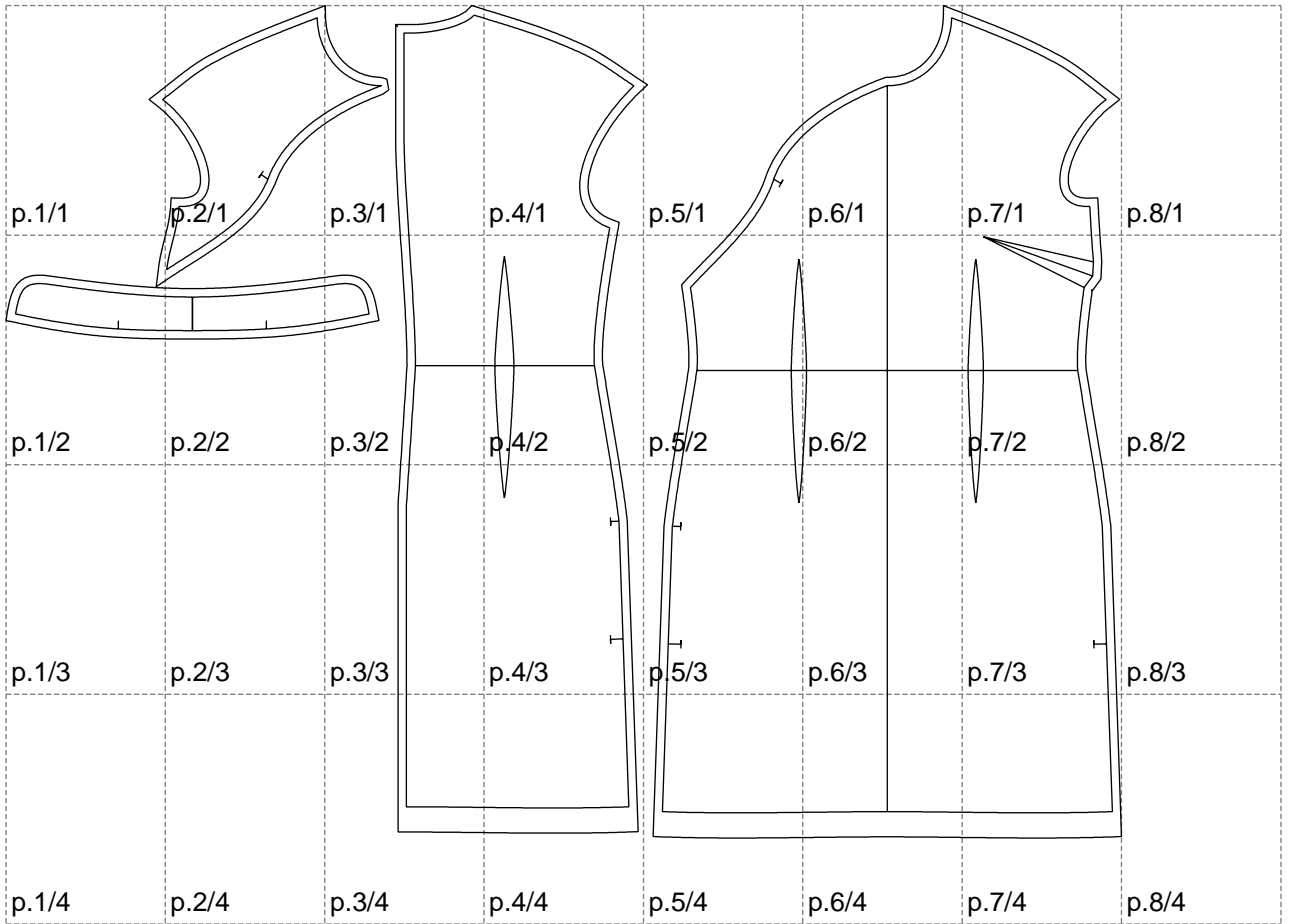

Not for print

Paper size: A4, size:1328.64 x991.28 mm

Example

size:1166.46 x1117.28 mm

Maneken =1 ver.0

rz_1=170

rz_16=92

rz_17=78.8

rz_18=71.8

rz_19=100

rz_20=98.1

.
.
.