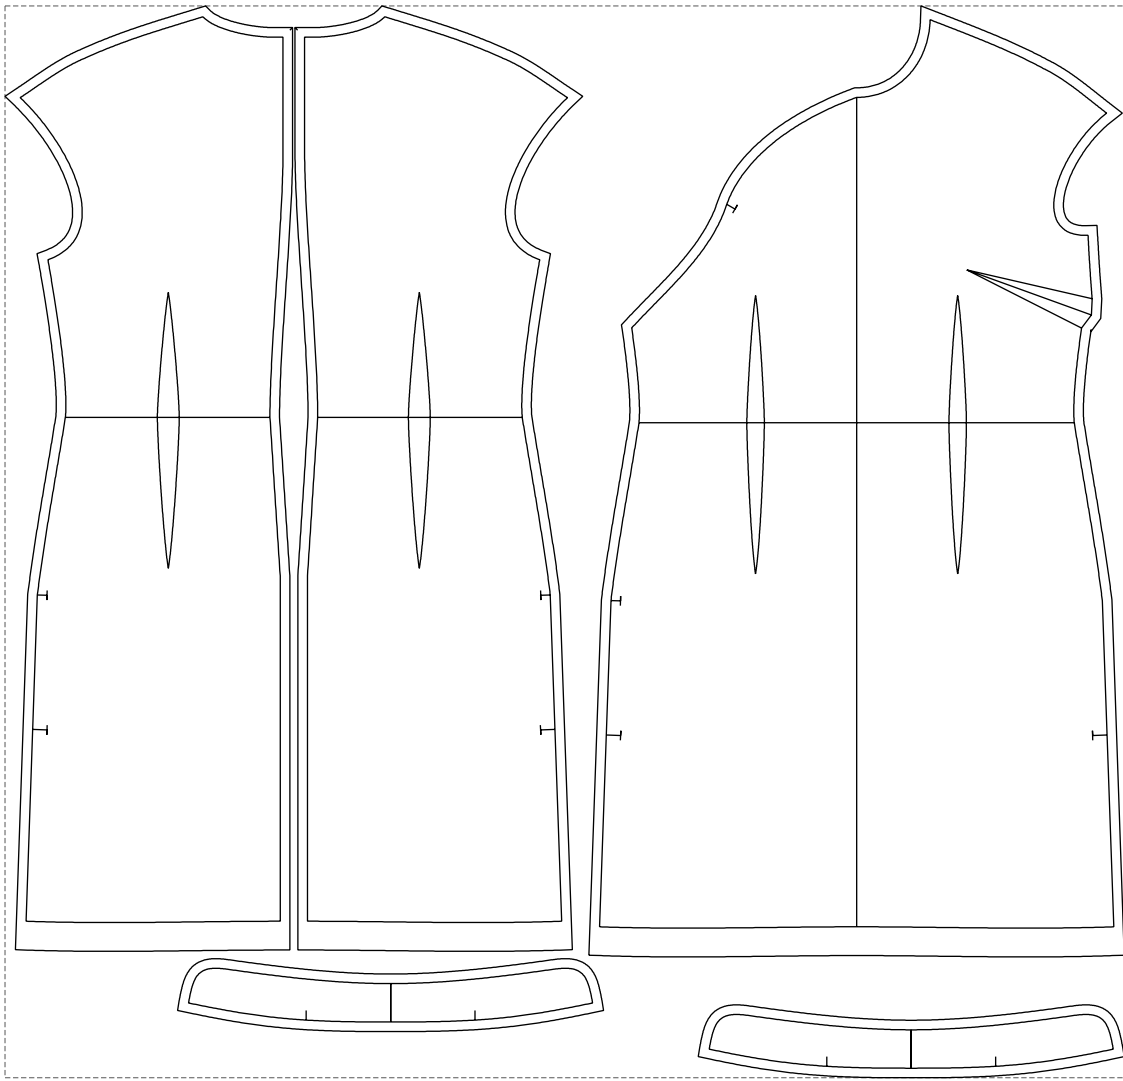

Not for print

Paper size: A4, size:1328.64 x991.28 mm

Example

size:1166.46 x1117.28 mm

Maneken =1 ver.0

rz_1=170

rz_16=92

rz_17=78.8

rz_18=71.8

rz_19=100

rz_20=98.1

.
.
.