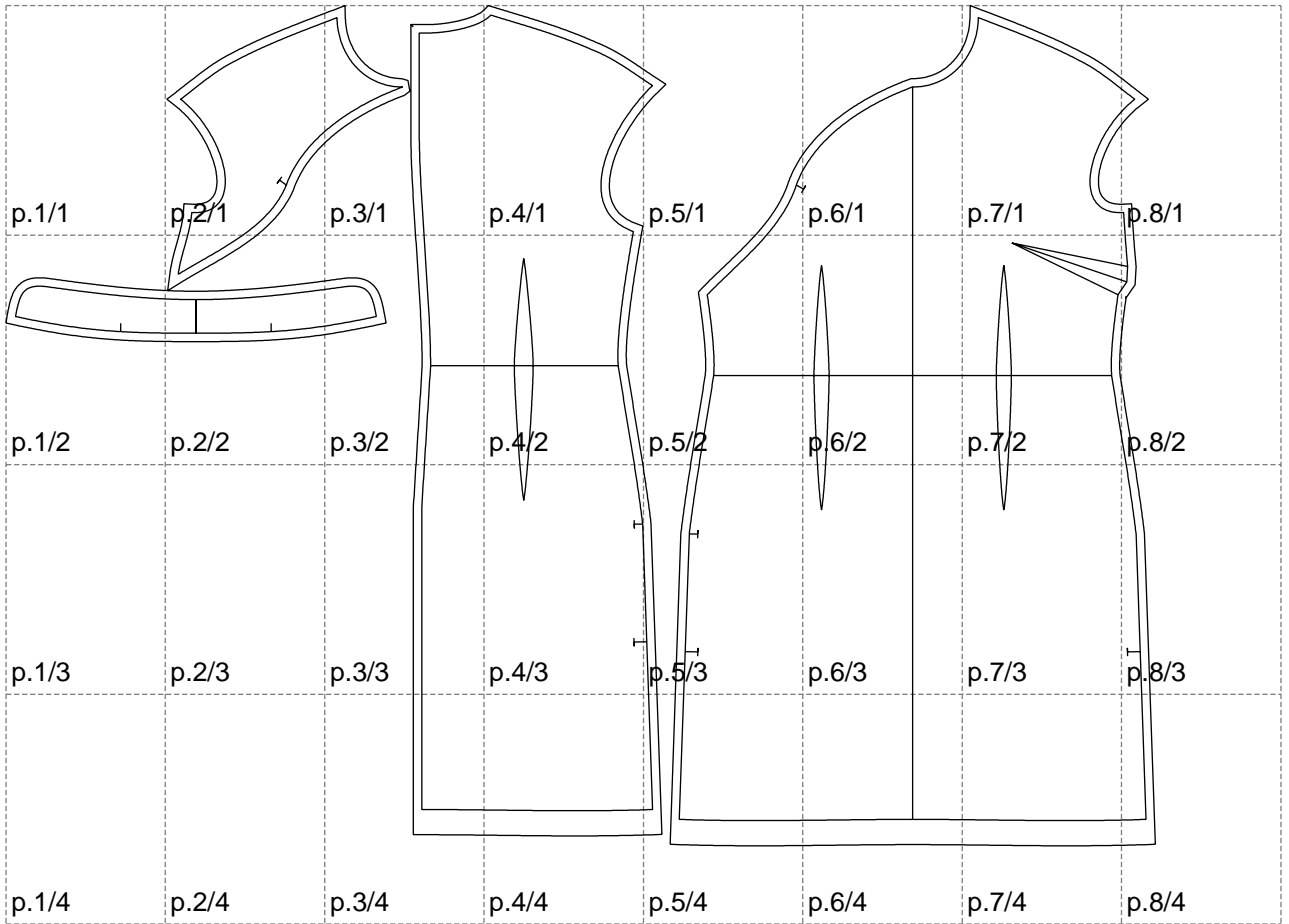

Not for print

Paper size: A4, size:1368.80 x1000.53 mm

Example

size:1237.42 x1076.49 mm

Maneken =1 ver.0

rz_1=170

rz_16=96

rz_17=82

rz_18=76

rz_19=104

rz_20=101.8

.
.
.