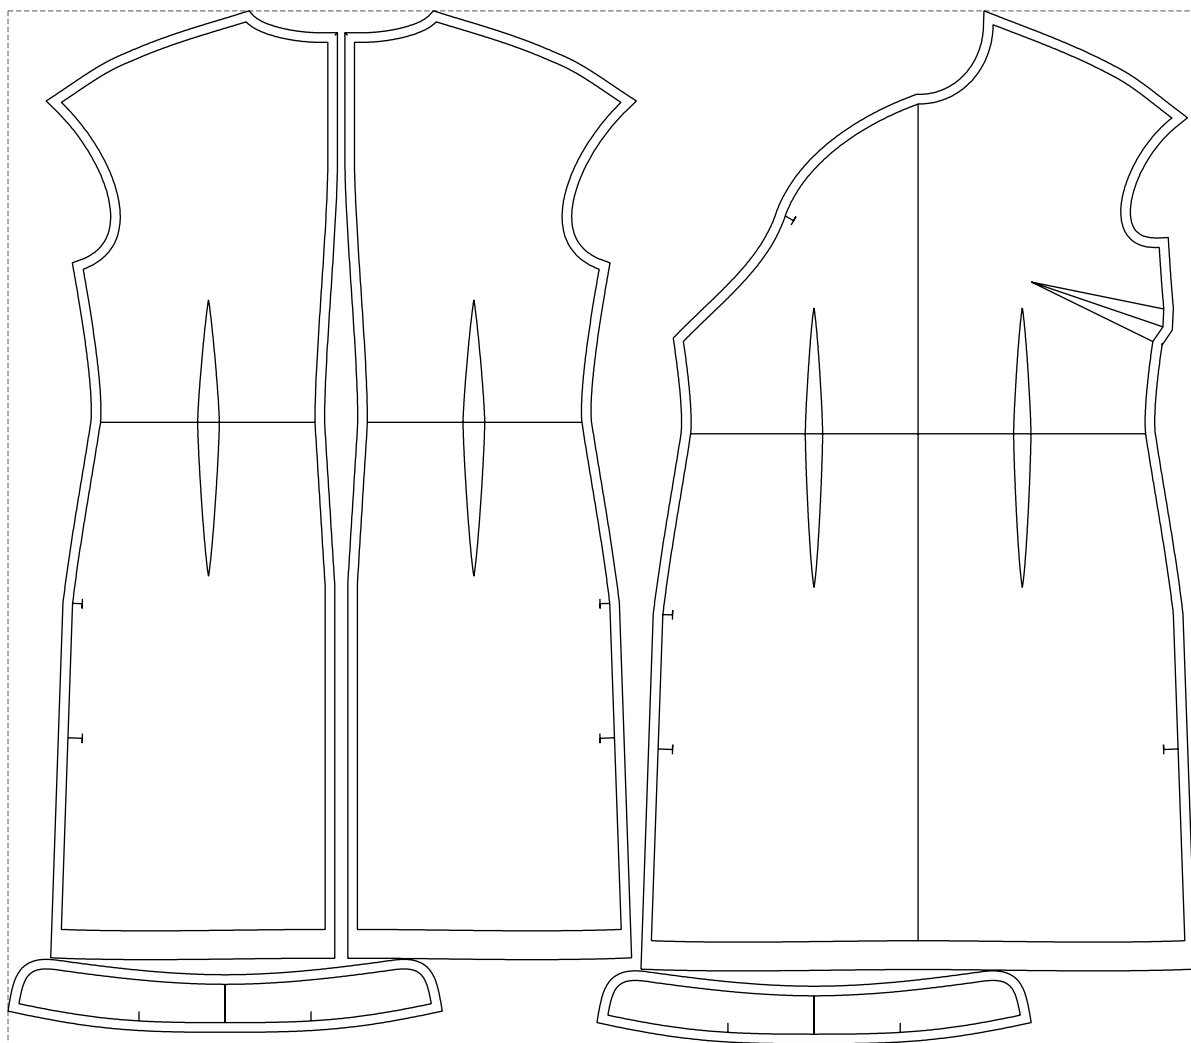

Not for print

Paper size: A4, size:1368.80 x1000.53 mm

Example

size:1237.42 x1076.49 mm

Maneken =1 ver.0

rz_1=170

rz_16=96

rz_17=82

rz_18=76

rz_19=104

rz_20=101.8

.
.
.