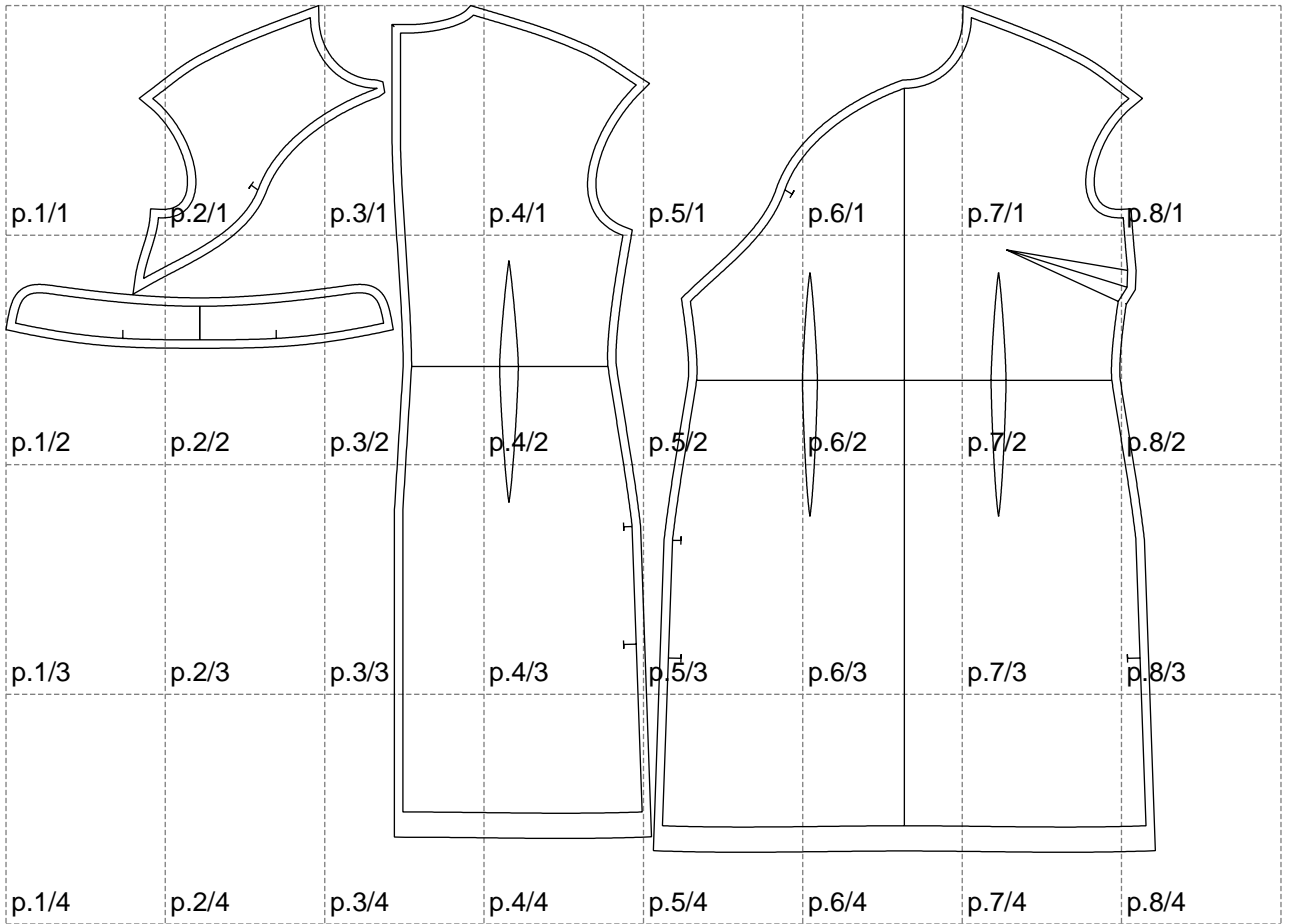

Not for print

Paper size: A4, size:1368.75 x1008.21 mm

# Example

size:1218.98 x1088.20 mm

Maneken =1 ver.0

rz\_1=170

rz\_16=100

rz\_17=85.4

rz\_18=80.2

rz\_19=108

rz\_20=105.4

---

. . . . .  
. . . . .  
. . . . .