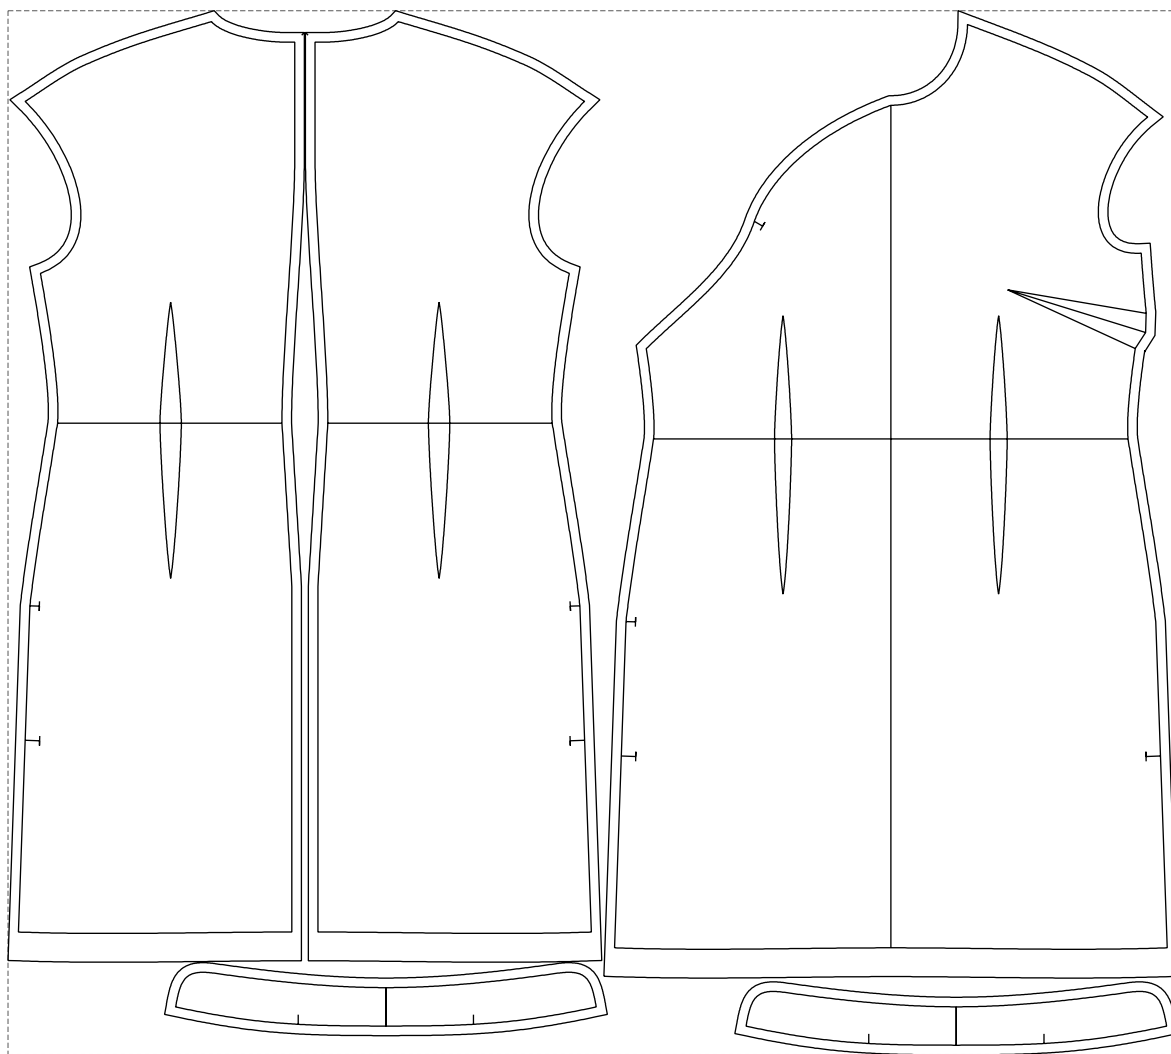

Not for print

Paper size: A4, size:1368.75 x1008.21 mm

# Example

size:1218.98 x1088.20 mm

Maneken =1 ver.0

rz\_1=170

rz\_16=100

rz\_17=85.4

rz\_18=80.2

rz\_19=108

rz\_20=105.4

---

. . . . .  
. . . . .  
. . . . .